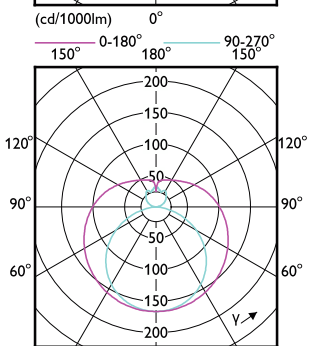

MASTER Value LED tüp, EM/Şebeke Beslemeli, T8