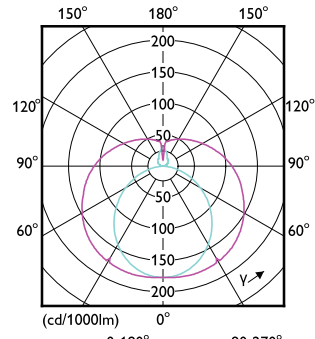

MASTER Value LED tüp, EM/Şebeke Beslemeli, T8