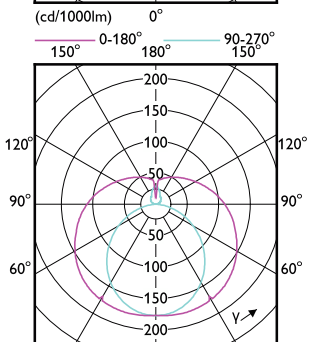

MASTER Value LED tüp, EM/Şebeke Beslemeli, T8