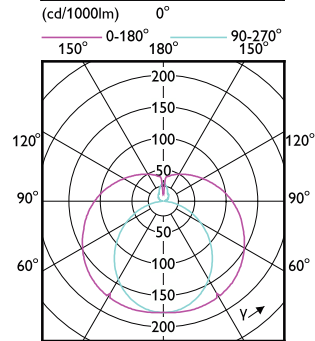

MASTER Value LED tüp, EM/Şebeke Beslemeli, T8