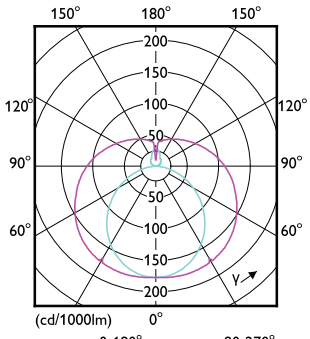

MASTER Value LED tüp, EM/Şebeke Beslemeli, T8