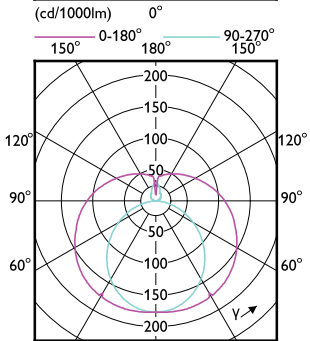

MASTER Value LED tüp, EM/Şebeke Beslemeli, T8