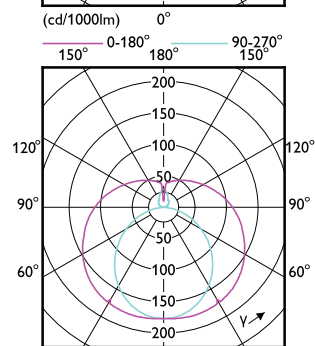

MASTER Value LED tüp, EM/Şebeke Beslemeli, T8