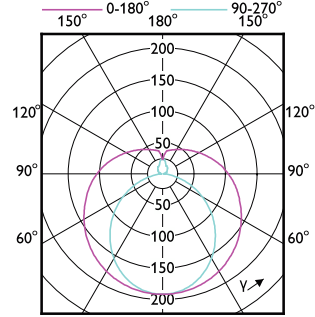

MASTER Value LED tüp, EM/Şebeke Beslemeli, T8