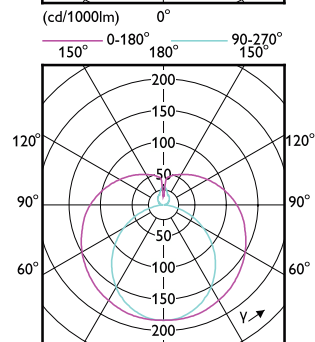

MASTER Value LED tüp, EM/Şebeke Beslemeli, T8