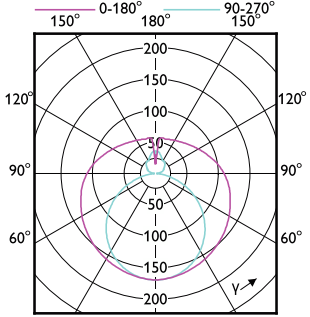

MASTER Value LED tüp, EM/Şebeke Beslemeli, T8