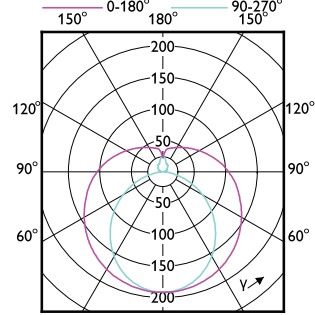

MASTER Value LED tube EM/Mains T8