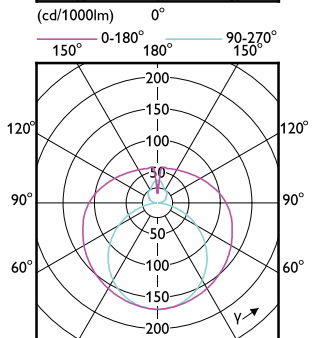

MASTER Value LED tube EM/Mains T8