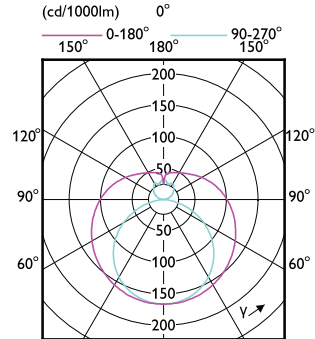

MASTER Value LED tube EM/Mains T8