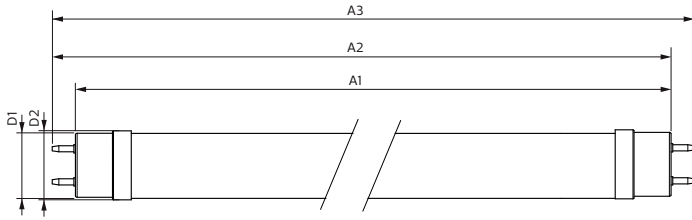

LEDtube 220-240V G13 4ft

MASTER Value LED tube EM/Mains T8

Dimensional drawing

Product	D1	D2	A1	A2	A3
MAS LEDtube VLE 1200mm HO 14W 830 T8	25.8 mm	28 mm	1,198.2 mm	1,205.3 mm	1,212.4 mm
MAS LEDtube VLE 1200mm HO 14W 840 T8	25.8 mm	28 mm	1,198.2 mm	1,205.3 mm	1,212.4 mm
MAS LEDtube VLE 1200mm HO 14W 865 T8	25.8 mm	28 mm	1,198.2 mm	1,205.3 mm	1,212.4 mm
MAS LEDtube VLE 1200mm HO 14W830 T8	25.8 mm	28 mm	1,198.2 mm	1,205.3 mm	1,212.4 mm
MAS LEDtube VLE 1200mm HO 14W840 T8	25.8 mm	28 mm	1,198.2 mm	1,205.3 mm	1,212.4 mm
MAS LEDtube VLE 1200mm HO 14W865 T8	25.8 mm	28 mm	1,198.2 mm	1,205.3 mm	1,212.4 mm
MAS LEDtube VLE 1200mm UO 15.5W 830 T8	25.8 mm	28 mm	1,198.2 mm	1,205.3 mm	1,212.4 mm
MAS LEDtube VLE 1200mm UO 15.5W 840 T8	25.8 mm	28 mm	1,198.2 mm	1,205.3 mm	1,212.4 mm
MAS LEDtube VLE 1200mm UO 15.5W 865 T8	25.8 mm	28 mm	1,198.2 mm	1,205.3 mm	1,212.4 mm
MAS LEDtube VLE 1500mm HO 20.5W 830 T8	25.8 mm	28 mm	1,498.7 mm	1,505.8 mm	1,512.9 mm
MAS LEDtube VLE 1500mm HO 20.5W 840 T8	25.8 mm	28 mm	1,498.8 mm	1,505.9 mm	1,513 mm
MAS LEDtube VLE 1500mm HO 20.5W 865 T8	25.8 mm	28 mm	1,498.7 mm	1,505.8 mm	1,512.9 mm
MAS LEDtube VLE 1500mm UO 23W 830 T8	25.8 mm	28 mm	1,498.8 mm	1,505.9 mm	1,513 mm
MAS LEDtube VLE 1500mm UO 23W 865 T8	25.8 mm	28 mm	1,498.8 mm	1,505.9 mm	1,513 mm
MAS LEDtube VLE 600mm HO 8W 830 T8	25.8 mm	28 mm	588.5 mm	595.5 mm	602.5 mm
MAS LEDtube VLE 600mm HO 8W 830 T8	25.8 mm	28 mm	588.5 mm	595.5 mm	602.5 mm
MAS LEDtube VLE 600mm HO 8W 840 T8	25.8 mm	28 mm	588.6 mm	595.7 mm	602.8 mm
MAS LEDtube VLE 600mm HO 8W 840 T8	25.8 mm	28 mm	588.5 mm	595.5 mm	602.5 mm
MAS LEDtube VLE 600mm HO 8W 865 T8	25.8 mm	28 mm	588.5 mm	595.5 mm	602.5 mm
MAS LEDtube VLE 600mm HO 8W 865 T8	25.8 mm	28 mm	588.5 mm	595.5 mm	602.5 mm