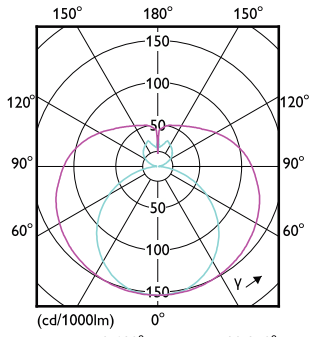

MASTER Value LED tube EM/Mains T8