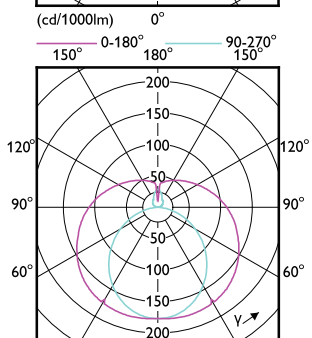

MASTER Value LED tube EM/Mains T8