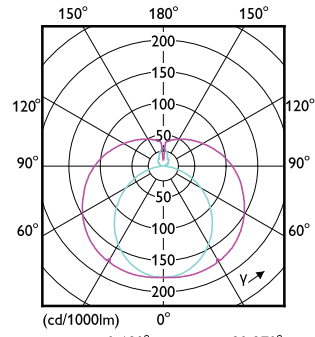

MASTER Value LED tube EM/Mains T8