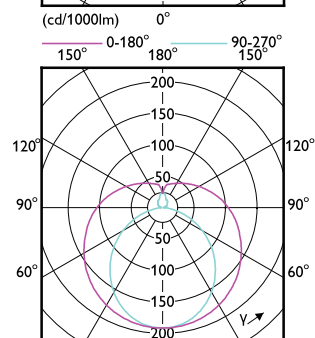

MASTER Value LED tube EM/Mains T8