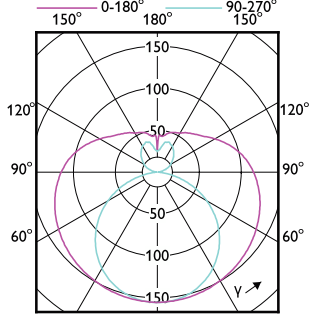

MASTER Value LED tube EM/Mains T8