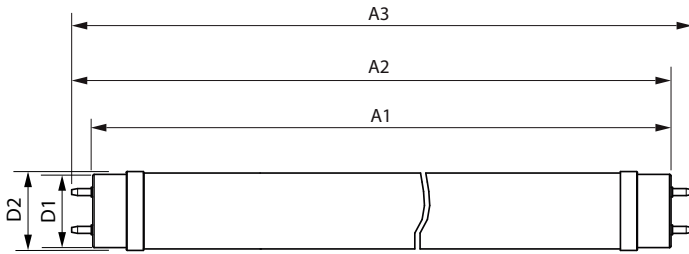

MASTER Value LED tube EM/Mains T8

Dimensional drawing

Product	D1	D2	A1	A2	A3
MAS LEDtube VLE 1200mm 13.1W/15.5W 830T8	25.7 mm	28 mm	1,199.4 mm	1,206.5 mm	1,213.6 mm
MAS LEDtube VLE 1200mm 13.1W/15.5W 840T8	25.7 mm	28 mm	1,199.4 mm	1,206.5 mm	1,213.6 mm
MAS LEDtube VLE 1200mm 13.1W/15.5W 865T8	25.7 mm	28 mm	1,199.4 mm	1,206.5 mm	1,213.6 mm
MAS LEDtube VLE 1500mm 19.3W/23W 830 T8	25.7 mm	28 mm	1,500 mm	1,507.1 mm	1,514.2 mm
MAS LEDtube VLE 1500mm 19.3W/23W 840 T8	25.7 mm	28 mm	1,500 mm	1,507.1 mm	1,514.2 mm
MAS LEDtube VLE 1500mm 19.3W/23W 865 T8	25.7 mm	28 mm	1,500 mm	1,507.1 mm	1,514.2 mm