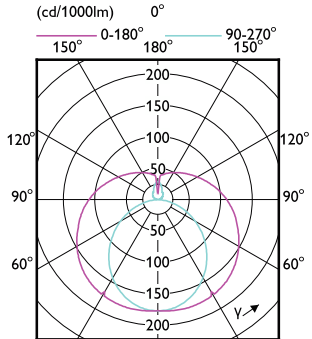

MASTER Value LED tube EM/Mains T8