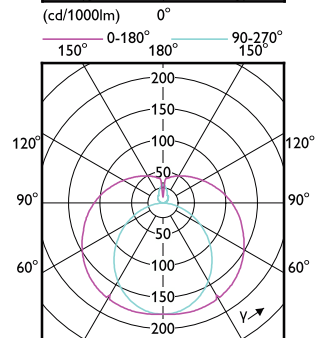

MASTER Value LED tube EM/Mains T8