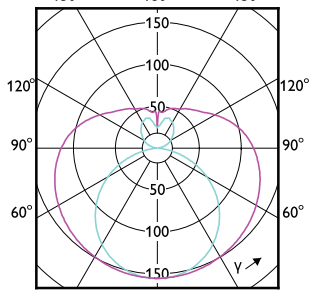

MASTER Value LED tube EM/Mains T8

Order Code	Full Product Name	Ambient temperature range	Energy Consumption kWh/1000 h
35076200	MASTER LEDtube VLE 1200mm HO 14W840 T8	-20 °C to 45 °C	-
35078600	MASTER LEDtube VLE 1200mm HO 14W865 T8	-20 °C to 45 °C	-