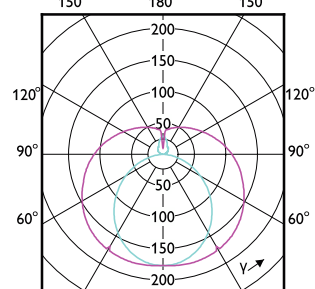

MASTER Value LED tube EM/Mains T8

Order Code	Full Product Name	Ambient temperature range	Energy Consumption kWh/1000 h
35076200	MASTER LEDtube VLE 1200mm HO 14W840 T8	-20 °C to 45 °C	-
35078600	MASTER LEDtube VLE 1200mm HO 14W865 T8	-20 °C to 45 °C	-