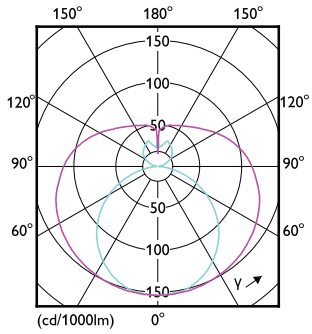

MASTER Value LED tube EM/Mains T8

Order Code	Full Product Name	Ambient temperature range	Energy Consumption kWh/1000 h
35076200	MASTER LEDtube VLE 1200mm HO 14W840 T8	-20 °C to 45 °C	-
35078600	MASTER LEDtube VLE 1200mm HO 14W865 T8	-20 °C to 45 °C	-