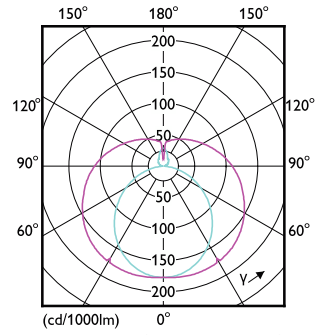

MASTER Value LED tube EM/Mains T8

Order Code	Full Product Name	Ambient temperature range	Energy Consumption kWh/1000 h
35076200	MASTER LEDtube VLE 1200mm HO 14W840 T8	-20 °C to 45 °C	-
35078600	MASTER LEDtube VLE 1200mm HO 14W865 T8	-20 °C to 45 °C	-