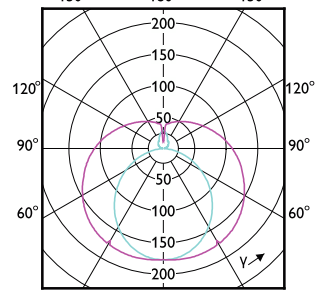

MASTER Value LED tube EM/Mains T8

Order Code	Full Product Name	Ambient temperature range	Energy Consumption kWh/1000 h
35076200	MASTER LEDtube VLE 1200mm HO 14W840 T8	-20 °C to 45 °C	-
35078600	MASTER LEDtube VLE 1200mm HO 14W865 T8	-20 °C to 45 °C	-