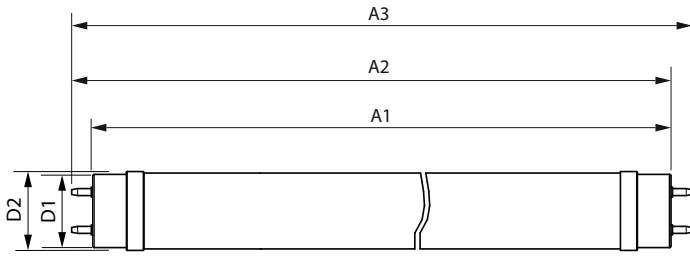

MASTER Value LED tube EM/Mains T8

Dimensional drawing

Product	D1	D2	A1	A2	A3
MAS LEDtube VLE 1200mm 13.1W/15.5W 830T8	25.7 mm	28 mm	1,199.4 mm	1,206.5 mm	1,213.6 mm
MAS LEDtube VLE 1200mm 13.1W/15.5W 840T8	25.7 mm	28 mm	1,199.4 mm	1,206.5 mm	1,213.6 mm
MAS LEDtube VLE 1200mm 13.1W/15.5W 865T8	25.7 mm	28 mm	1,199.4 mm	1,206.5 mm	1,213.6 mm
MAS LEDtube VLE 1500mm 19.3W/23W 830 T8	25.7 mm	28 mm	1,500 mm	1,507.1 mm	1,514.2 mm
MAS LEDtube VLE 1500mm 19.3W/23W 840 T8	25.7 mm	28 mm	1,500 mm	1,507.1 mm	1,514.2 mm
MAS LEDtube VLE 1500mm 19.3W/23W 865 T8	25.7 mm	28 mm	1,500 mm	1,507.1 mm	1,514.2 mm