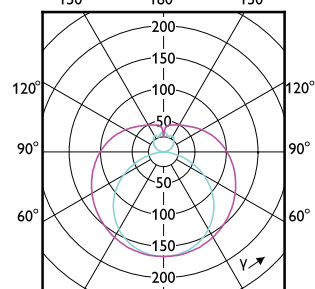

MASTER Value LED tube EM/Mains T8

Order Code	Full Product Name	Ambient temperature range	Energy Consumption kWh/1000 h
35076200	MASTER LEDtube VLE 1200mm HO 14W840 T8	-20 °C to 45 °C	-
35078600	MASTER LEDtube VLE 1200mm HO 14W865 T8	-20 °C to 45 °C	-