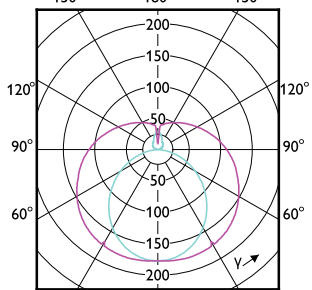

MASTER Value LED tube EM/Mains T8

Order Code	Full Product Name	Ambient temperature range	Energy Consumption kWh/1000 h
35076200	MASTER LEDtube VLE 1200mm HO 14W840 T8	-20 °C to 45 °C	-
35078600	MASTER LEDtube VLE 1200mm HO 14W865 T8	-20 °C to 45 °C	-