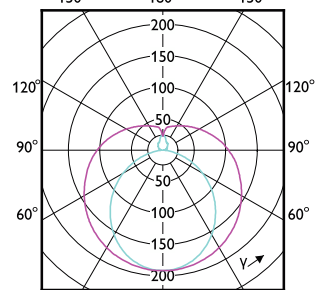

MASTER Value LED tube EM/Mains T8

Order Code	Full Product Name	Ambient temperature range	Energy Consumption kWh/1000 h
35076200	MASTER LEDtube VLE 1200mm HO 14W840 T8	-20 °C to 45 °C	-
35078600	MASTER LEDtube VLE 1200mm HO 14W865 T8	-20 °C to 45 °C	-