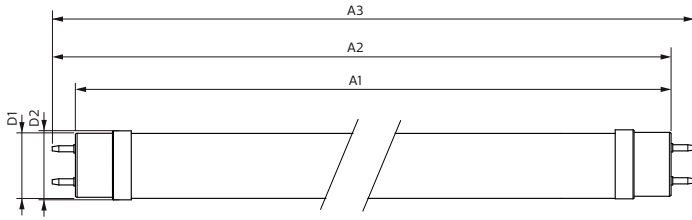

Application

- Office
- Retail
- Industrial Buildings & Warehouses
- Parking

MASTER Value LED tube EM/Mains T8

Dimensional drawing

Product	D1	D2	A1	A2	A3
MAS LEDtube VLE 1200mm HO 14W 830 T8	25.8 mm	28 mm	1,198.2 mm	1,205.3 mm	1,212.4 mm
MAS LEDtube VLE 1200mm HO 14W 840 T8	25.8 mm	28 mm	1,198.2 mm	1,205.3 mm	1,212.4 mm
MAS LEDtube VLE 1200mm HO 14W 865 T8	25.8 mm	28 mm	1,198.2 mm	1,205.3 mm	1,212.4 mm
MAS LEDtube VLE 1200mm HO 14W830 T8	25.8 mm	28 mm	1,198.2 mm	1,205.3 mm	1,212.4 mm
MAS LEDtube VLE 1200mm HO 14W840 T8	25.8 mm	28 mm	1,198.2 mm	1,205.3 mm	1,212.4 mm
MAS LEDtube VLE 1200mm HO 14W865 T8	25.8 mm	28 mm	1,198.2 mm	1,205.3 mm	1,212.4 mm
MAS LEDtube VLE 1200mm UO 15.5W 830 T8	25.8 mm	28 mm	1,198.2 mm	1,205.3 mm	1,212.4 mm
MAS LEDtube VLE 1200mm UO 15.5W 840 T8	25.8 mm	28 mm	1,198.2 mm	1,205.3 mm	1,212.4 mm
MAS LEDtube VLE 1200mm UO 15.5W 865 T8	25.8 mm	28 mm	1,198.2 mm	1,205.3 mm	1,212.4 mm
MAS LEDtube VLE 1500mm HO 20.5W 830 T8	25.8 mm	28 mm	1,498.7 mm	1,505.8 mm	1,512.9 mm
MAS LEDtube VLE 1500mm HO 20.5W 840 T8	25.8 mm	28 mm	1,498.8 mm	1,505.9 mm	1,513 mm
MAS LEDtube VLE 1500mm HO 20.5W 865 T8	25.8 mm	28 mm	1,498.7 mm	1,505.8 mm	1,512.9 mm
MAS LEDtube VLE 1500mm UO 23W 830 T8	25.8 mm	28 mm	1,498.8 mm	1,505.9 mm	1,513 mm
MAS LEDtube VLE 1500mm UO 23W 865 T8	25.8 mm	28 mm	1,498.8 mm	1,505.9 mm	1,513 mm
MAS LEDtube VLE 600mm HO 8W 830 T8	25.8 mm	28 mm	588.5 mm	595.5 mm	602.5 mm
MAS LEDtube VLE 600mm HO 8W 830 T8	25.8 mm	28 mm	588.5 mm	595.5 mm	602.5 mm
MAS LEDtube VLE 600mm HO 8W 840 T8	25.8 mm	28 mm	588.5 mm	595.5 mm	602.5 mm
MAS LEDtube VLE 600mm HO 8W 840 T8	25.8 mm	28 mm	588.6 mm	595.7 mm	602.8 mm
MAS LEDtube VLE 600mm HO 8W 865 T8	25.8 mm	28 mm	588.5 mm	595.5 mm	602.5 mm
MAS LEDtube VLE 600mm HO 8W 865 T8	25.8 mm	28 mm	588.5 mm	595.5 mm	602.5 mm