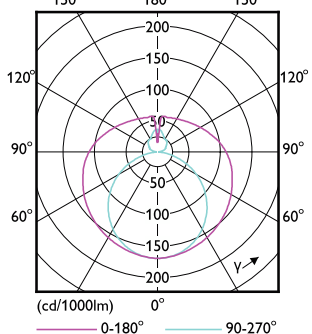

MASTER Value LED tube EM/Mains T8

Order Code	Full Product Name	Ambient temperature range	Energy Consumption kWh/1000 h
35076200	MASTER LEDtube VLE 1200mm HO 14W840 T8	-20 °C to 45 °C	-
35078600	MASTER LEDtube VLE 1200mm HO 14W865 T8	-20 °C to 45 °C	-