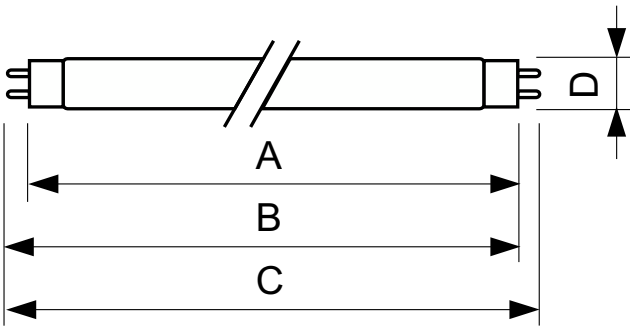

The coolest light, feels twice as bright

TL-D Snow White

The Snow White is a low-pressure mercury discharge lamp with a tubular 26 mm envelope, available in 18 W, 36 W and 58 W. The extreme high color temperature of the Snow White range creates very cool ambiances, making the lamp especially suitable in very hot and dry climate conditions.

TL-D Snow White

Versions

LPPR TL-DSTD G13

Dimensional drawing

Product	D (max)	A (max)	B (max)	B (min)	C (max)
TL-D 18W Snow White 1SL/25	28 mm	589.8 mm	596.9 mm	594.5 mm	604 mm
TL-D 36W Snow White 1SL/25	28 mm	1,199.4 mm	1,206.5 mm	1,204.1 mm	1,213.6 mm