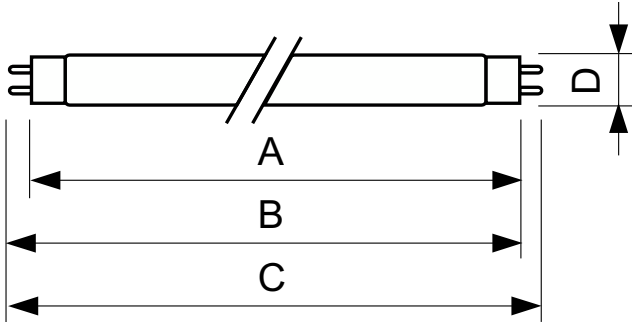

## Dimensional drawing

Product	D (max)	A (max)	B (max)	B (min)	C (max)
TL-D 18W Snow White 1SL/25	28 mm	589.8 mm	596.9 mm	594.5 mm	604 mm
TL-D 36W Snow White 1SL/25	28 mm	1,199.4 mm	1,206.5 mm	1,204.1 mm	1,213.6 mm
TL-D 58W Snow White 1SL/25	28 mm	1,500.0 mm	1,507.1 mm	1,504.7 mm	1,514.2 mm