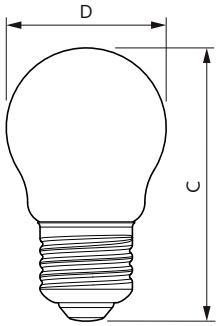

LEDclassic 15W P45 E14 GOLD SP
D SRT4 1

Dimensional drawing

Product	D	C
MAS VLE LEDCandleD2.5-15WE14 B35GOLDSP G	36 mm	95 mm

Product	D	C
MAS VLE LEDLusterD 2.6-15W E14 P45 SP G	46 mm	80 mm

Master Value Decorative LED candles and lusters

Dimensional drawing

Product	D	C
MAS VLE LEDBulbD 2.6-15W E27 GOLDP45SP G	46 mm	80 mm

General Information	
Switching Cycle	20,000
Nominal lifetime	15,000 hour(s)
Light Technical	
Correlated Color Temperature (Nom)	1800 K
Color rendering index (CRI)	80
Color Code	818
LLMF At End Of Nominal Lifetime (Nom)	70 %
Luminous Flux	136 lm
Operating and Electrical	
Input Frequency	50 to 60 Hz
Line Frequency	50 to 60 Hz
Starting Time (Nom)	0.5 s
Wattage Equivalent	15 W
Temperature	
T-Case Maximum (Nom)	38 °C
Controls and Dimming	
Dimmable	Only with specific dimmers
Mechanical and Housing	
Bulb Finish	Amber
Approval and Application	
Ambient temperature range	-20 to +45 °C
Energy Consumption kWh/1000 h	3 kWh