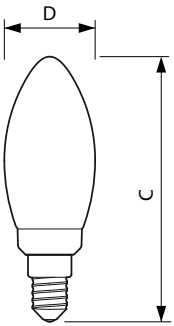

Dimensional drawing

Product	D	C
MAS VLE LEDCandleD2.5-15WE14 B35GOLDSP G	36 mm	95 mm