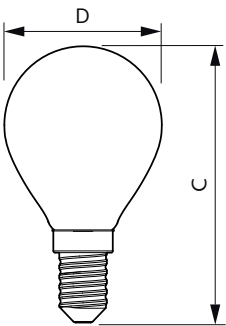

Product	D	C
MAS VLE LEDLusterD 2.6-15W E14 P45 SP G	46 mm	80 mm