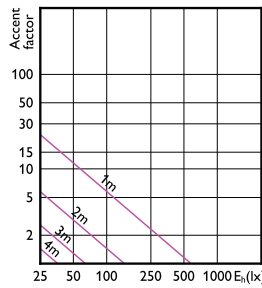

Accent Diagram - CoreProLEDspot ND 4-60W
R80 E27 827 36D