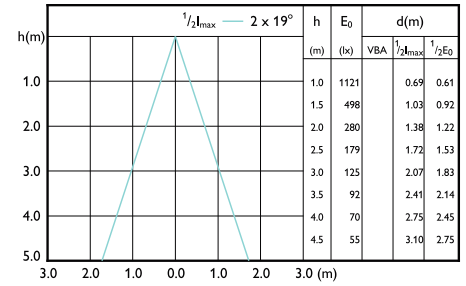

Beam diagram - CoreProLEDspot ND 8-100W
R80 E27 827 36D