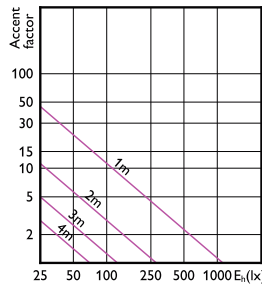

Accent Diagram - CoreProLEDspot ND 8-100W
R80 E27 827 36D