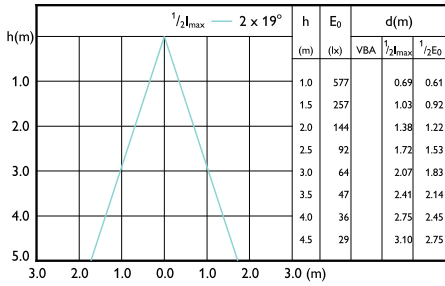

CorePro LED-spot Reflectoren

Beam Diagrams

Beam diagram - CoreProLEDspot ND 4-60W
R80 E27 827 36D