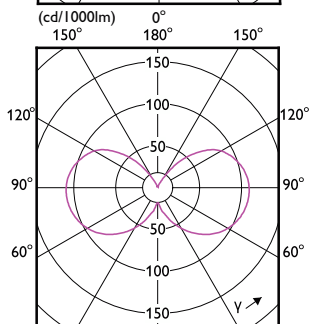

Classic filament LED candles and lusters