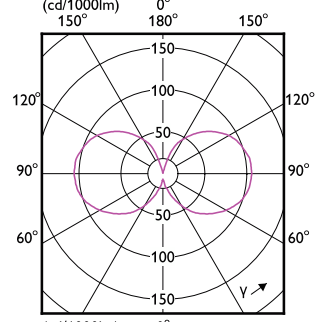

Classic filament LED candles and lusters