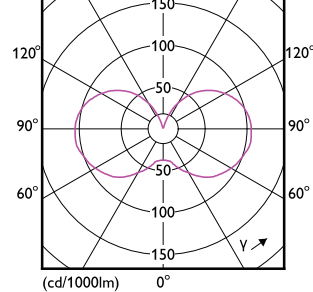

Classic filament LED candles and lusters

Order Code	Full Product Name	Ambient temperature range	Energy Consumption kWh/1000 h
929003013379	LEDclassic 3.5W P45 2700K B22 D CL AU	-20 to +45 °C	4 kWh
929003012479	LEDclassic 3.5W B35 2700K B22 D CL AU	-20 to +45 °C	4 kWh
929003012379	LEDclassic 3.5W B35 2700K E27 D CL AU	-20 to +45 °C	4 kWh
929003013179	LEDclassic 3.5W P45 2700K E14 D CL AU	-20 to +45 °C	4 kWh