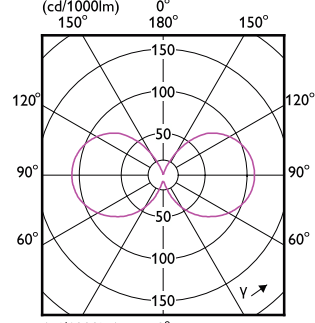

Classic filament LED candles and lusters