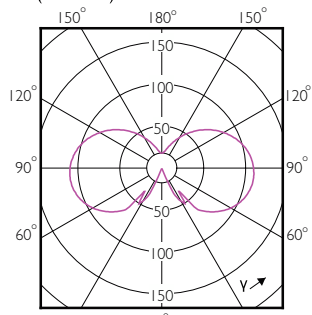

Classic filament LED candles and lusters

Order Code	Full Product Name	Ambient temperature range	Energy Consumption kWh/1000 h
929003013379	LEDclassic 3.5W P45 2700K B22 D CL AU	-20 to +45 °C	4 kWh
929003012479	LEDclassic 3.5W B35 2700K B22 D CL AU	-20 to +45 °C	4 kWh
929003012379	LEDclassic 3.5W B35 2700K E27 D CL AU	-20 to +45 °C	4 kWh
929003013179	LEDclassic 3.5W P45 2700K E14 D CL AU	-20 to +45 °C	4 kWh