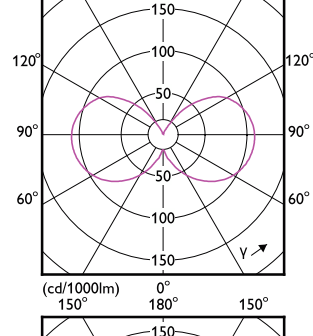

Classic filament LED candles and lusters

Order Code	Full Product Name	Ambient temperature range	Energy Consumption kWh/1000 h
929003013379	LEDclassic 3.5W P45 2700K B22 D CL AU	-20 to +45 °C	4 kWh
929003012479	LEDclassic 3.5W B35 2700K B22 D CL AU	-20 to +45 °C	4 kWh
929003012379	LEDclassic 3.5W B35 2700K E27 D CL AU	-20 to +45 °C	4 kWh
929003013179	LEDclassic 3.5W P45 2700K E14 D CL AU	-20 to +45 °C	4 kWh