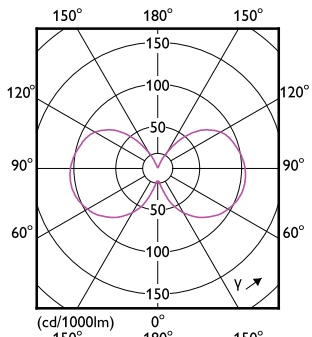

Classic filament LED candles and lusters

Order Code	Full Product Name	Ambient temperature range	Energy Consumption kWh/1000 h
929003013379	LEDclassic 3.5W P45 2700K B22 D CL AU	-20 to +45 °C	4 kWh
929003012479	LEDclassic 3.5W B35 2700K B22 D CL AU	-20 to +45 °C	4 kWh
929003012379	LEDclassic 3.5W B35 2700K E27 D CL AU	-20 to +45 °C	4 kWh
929003013179	LEDclassic 3.5W P45 2700K E14 D CL AU	-20 to +45 °C	4 kWh