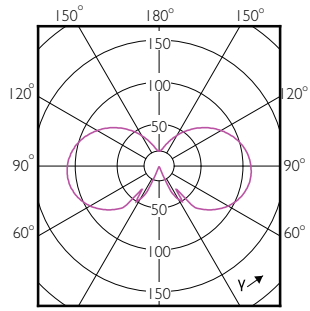

Classic filament LED candles and lusters