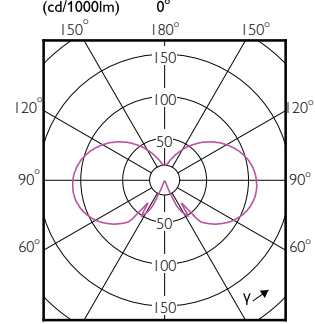

Classic filament LED candles and lusters