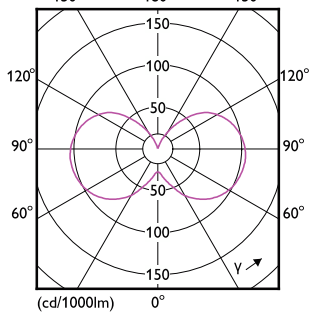

Classic filament LED candles and lusters

Order Code	Full Product Name	Ambient temperature range	Energy Consumption kWh/1000 h
929003013379	LEDclassic 3.5W P45 2700K B22 D CL AU	-20 to +45 °C	4 kWh
929003012479	LEDclassic 3.5W B35 2700K B22 D CL AU	-20 to +45 °C	4 kWh
929003012379	LEDclassic 3.5W B35 2700K E27 D CL AU	-20 to +45 °C	4 kWh
929003013179	LEDclassic 3.5W P45 2700K E14 D CL AU	-20 to +45 °C	4 kWh