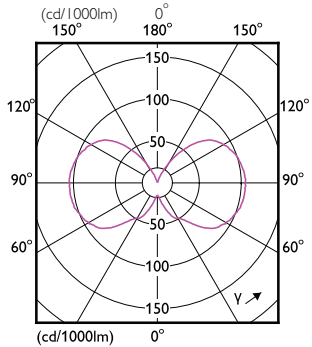

Classic filament LED candles and lusters

Order Code	Full Product Name	Ambient temperature range	Energy Consumption kWh/1000 h
929003013379	LEDclassic 3.5W P45 2700K B22 D CL AU	-20 to +45 °C	4 kWh
929003012479	LEDclassic 3.5W B35 2700K B22 D CL AU	-20 to +45 °C	4 kWh
929003012379	LEDclassic 3.5W B35 2700K E27 D CL AU	-20 to +45 °C	4 kWh
929003013179	LEDclassic 3.5W P45 2700K E14 D CL AU	-20 to +45 °C	4 kWh