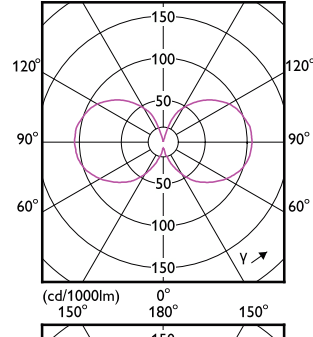

Classic filament LED candles and lusters

Order Code	Full Product Name	Ambient temperature range	Energy Consumption kWh/1000 h
929003013379	LEDclassic 3.5W P45 2700K B22 D CL AU	-20 to +45 °C	4 kWh
929003012479	LEDclassic 3.5W B35 2700K B22 D CL AU	-20 to +45 °C	4 kWh
929003012379	LEDclassic 3.5W B35 2700K E27 D CL AU	-20 to +45 °C	4 kWh
929003013179	LEDclassic 3.5W P45 2700K E14 D CL AU	-20 to +45 °C	4 kWh