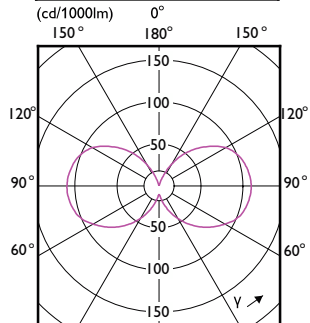

Classic filament LED candles and lusters