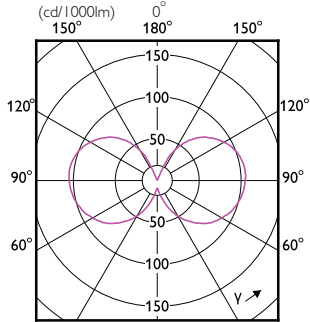

Classic filament LED candles and lusters