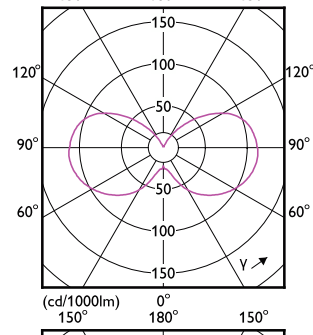

Classic filament LED candles and lusters

Order Code	Full Product Name	Ambient temperature range	Energy Consumption kWh/1000 h
929003013379	LEDclassic 3.5W P45 2700K B22 D CL AU	-20 to +45 °C	4 kWh
929003012479	LEDclassic 3.5W B35 2700K B22 D CL AU	-20 to +45 °C	4 kWh
929003012379	LEDclassic 3.5W B35 2700K E27 D CL AU	-20 to +45 °C	4 kWh
929003013179	LEDclassic 3.5W P45 2700K E14 D CL AU	-20 to +45 °C	4 kWh