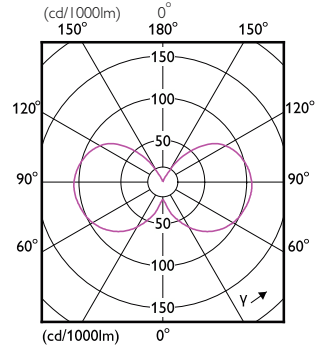

Classic filament LED candles and lusters