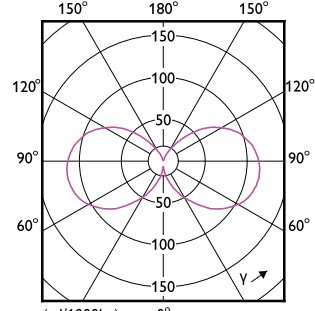

Classic filament LED candles and lusters