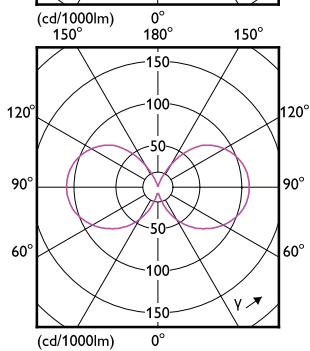

Classic filament LED candles and lusters