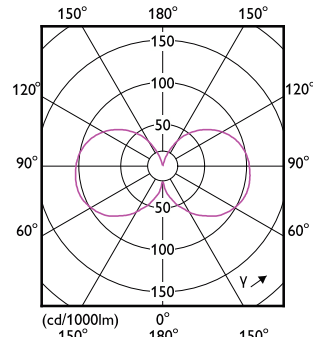

Classic filament LED candles and lusters

Order Code	Full Product Name	Ambient temperature range	Energy Consumption kWh/1000 h
929003013379	LEDclassic 3.5W P45 2700K B22 D CL AU	-20 to +45 °C	4 kWh
929003012479	LEDclassic 3.5W B35 2700K B22 D CL AU	-20 to +45 °C	4 kWh
929003012379	LEDclassic 3.5W B35 2700K E27 D CL AU	-20 to +45 °C	4 kWh
929003013179	LEDclassic 3.5W P45 2700K E14 D CL AU	-20 to +45 °C	4 kWh