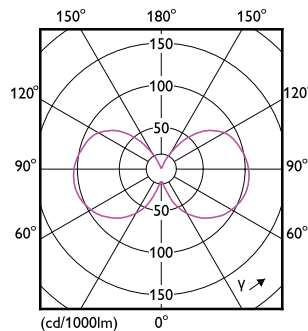

Order Code	Full Product Name	Ambient temperature range	Energy Consumption kWh/1000 h
929002986603	6.6BA11/PER/UD/CL/G/E12+E26/WGD 3PF T20	-20 °C to 40 °C	-
929001890542	CorePro LEDLusterND4.3-40W E27 827P45CLG	-20 to +45 °C	5 kWh
929003013379	LEDclassic 3.5W P45 2700K B22 D CL AU	-20 to +45 °C	4 kWh
929002023021	LED classic 25W E27 WWA60 CL ND 1PF/6	-20 to +45 °C	3 kWh
929003012479	LEDclassic 3.5W B35 2700K B22 D CL AU	-20 to +45 °C	4 kWh
929003012379	LEDclassic 3.5W B35 2700K E27 D CL AU	-20 to +45 °C	4 kWh
929003013179	LEDclassic 3.5W P45 2700K E14 D CL AU	-20 to +45 °C	4 kWh