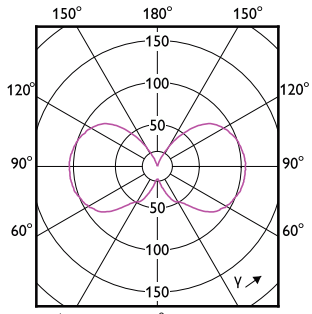

Classic filament LED candles and lusters