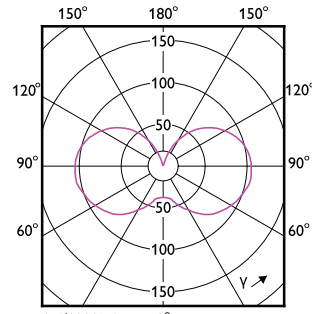

Classic filament LED candles and lusters