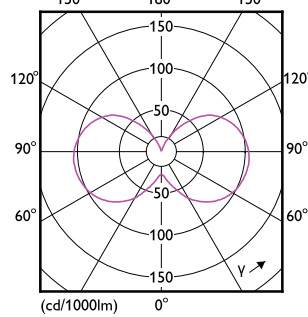

Order Code	Full Product Name	Ambient temperature range	Energy Consumption kWh/1000 h
929002986603	6.6BA11/PER/UD/CL/G/E12+E26/WGD 3PF T20	-20 °C to 40 °C	-
929001890542	CorePro LEDLusterND4.3-40W E27 827P45CLG	-20 to +45 °C	5 kWh
929003013379	LEDclassic 3.5W P45 2700K B22 D CL AU	-20 to +45 °C	4 kWh
929002023021	LED classic 25W E27 WWA60 CL ND 1PF/6	-20 to +45 °C	3 kWh
929003012479	LEDclassic 3.5W B35 2700K B22 D CL AU	-20 to +45 °C	4 kWh
929003012379	LEDclassic 3.5W B35 2700K E27 D CL AU	-20 to +45 °C	4 kWh
929003013179	LEDclassic 3.5W P45 2700K E14 D CL AU	-20 to +45 °C	4 kWh