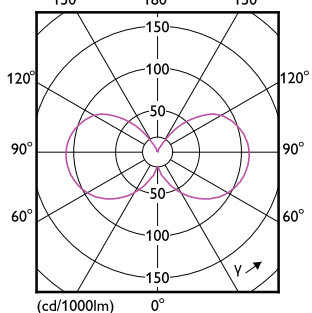

Classic filament LED candles and lusters