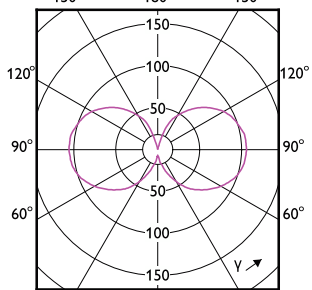

Classic filament LED candles and lusters