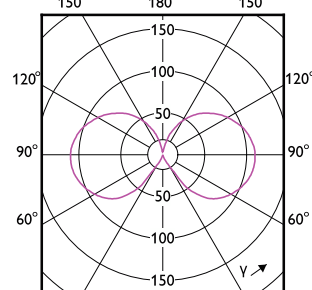

Classic filament LED candles and lusters