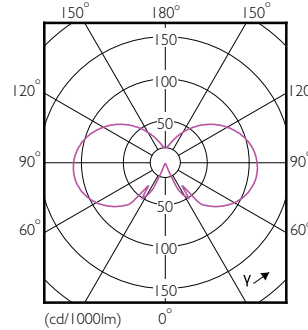

Order Code	Full Product Name	Ambient temperature range	Energy Consumption kWh/1000 h
929002986603	6.6BA11/PER/UD/CL/G/E12+E26/WGD 3PF T20	-20 °C to 40 °C	-
929001890542	CorePro LEDLusterND4.3-40W E27 827P45CLG	-20 to +45 °C	5 kWh
929003013379	LEDclassic 3.5W P45 2700K B22 D CL AU	-20 to +45 °C	4 kWh
929002023021	LED classic 25W E27 WWA60 CL ND 1PF/6	-20 to +45 °C	3 kWh
929003012479	LEDclassic 3.5W B35 2700K B22 D CL AU	-20 to +45 °C	4 kWh
929003012379	LEDclassic 3.5W B35 2700K E27 D CL AU	-20 to +45 °C	4 kWh
929003013179	LEDclassic 3.5W P45 2700K E14 D CL AU	-20 to +45 °C	4 kWh