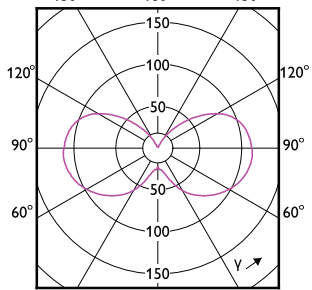

Classic filament LED candles and lusters