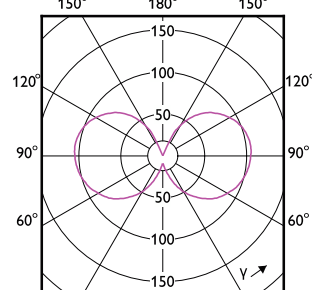

Classic filament LED candles and lusters