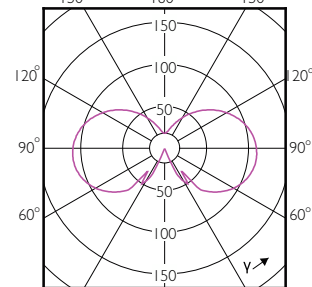

Classic filament LED candles and lusters