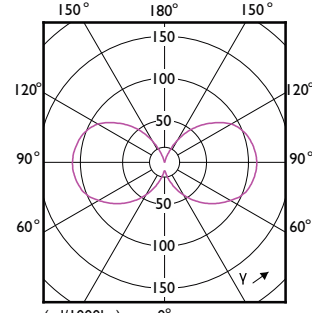

Classic filament LED candles and lusters