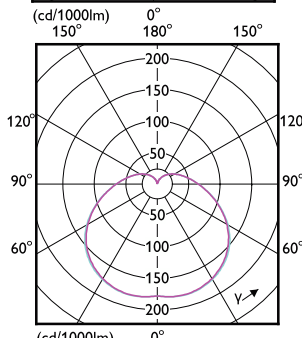

TrueForce Core LED Endüstriyel ve Perakende (Highbay – HPI/SO/N/HPL)