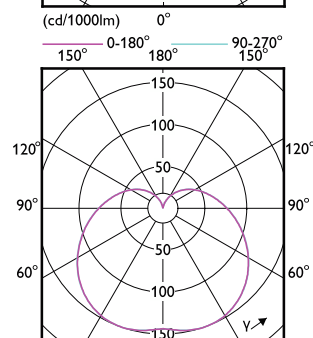

TrueForce Core LED Endüstriyel ve Perakende (Highbay – HPI/SO/N/HPL)