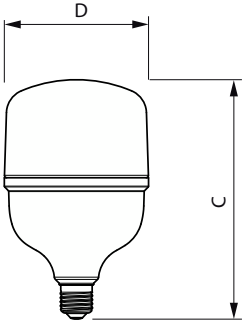

## Boyutlu çizim

Product	D	C
TForce Core HB MV ND 35W E27 840 G3	118 mm	193 mm

Product	D	C
Corepro LEDBulb ND 4.3Klm 40W865 E27T120	119 mm	195 mm
Corepro LEDBulbND 4.3Klm 40W 830E27 T120	119 mm	195 mm

Product	D	C
Corepro LEDBulb ND 5.4Klm 50W830 E27T140	138 mm	222 mm
Corepro LEDBulb ND 5.4Klm 50W865 E27T140	138 mm	222 mm