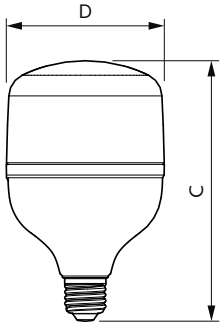

TrueForce Core LED Endüstriyel ve Perakende (Highbay – HPI/SON/HPL)

Boyutlu çizim

Product	D	C
Corepro LEDBulb ND 3.2Klm 30W865 E27T100	100 mm	171 mm
Corepro LEDBulbND 3.2Klm 30W830 E27T100	100 mm	171 mm

Product	D	C
Corepro LEDBulb ND 5.4Klm 50W830 E40T140	138 mm	225 mm
Corepro LEDBulb ND 5.4Klm 50W865 E40T140	138 mm	225 mm

Product	D	C
Corepro LEDBulb ND 2.05Klm 20W865 E27T70	70 mm	122 mm
Corepro LEDBulbND 2.05Klm 20W830 E27T70	70 mm	122 mm

Product	D	C
TForce Core HB MV ND 24W E27 840 G3	100 mm	165 mm
TForce Core HB MV ND 24W E27 865 G3	100 mm	165 mm