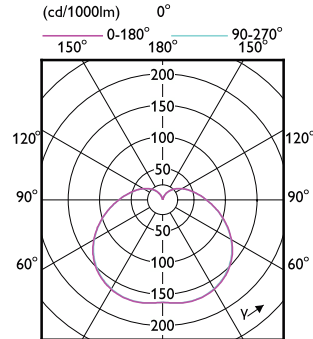

TrueForce Core LED Endüstriyel ve Perakende (Highbay – HPI/SO/N/HPL)