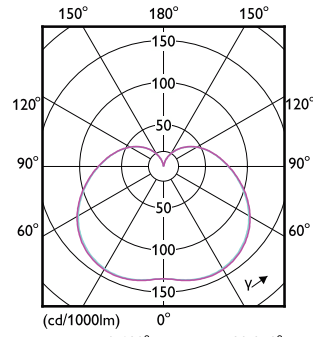

TrueForce Core LED Endüstriyel ve Perakende (Highbay – HPI/SO/N/HPL)