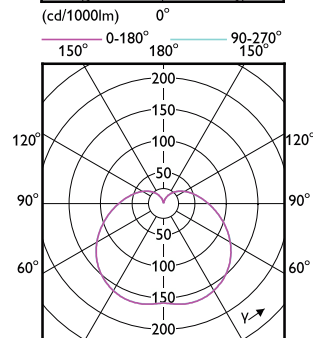

TrueForce Core LED Endüstriyel ve Perakende (Highbay – HPI/SO/N/HPL)