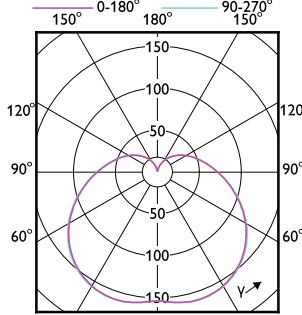

TrueForce Core LED Endüstriyel ve Perakende (Highbay – HPI/SO/N/HPL)