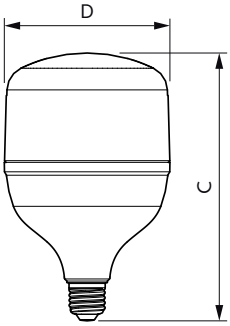

## Boyutlu çizim

Product	D	C
TForce Core HB MV ND 35W E27 840 G3	118 mm	193 mm

Product	D	C
Corepro LEDBulb ND 4.3Klm 40W865 E27T120	119 mm	195 mm
Corepro LEDBulbND 4.3Klm 40W 830E27 T120	119 mm	195 mm

Product	D	C
Corepro LEDBulb ND 5.4Klm 50W830 E27T140	138 mm	222 mm
Corepro LEDBulb ND 5.4Klm 50W865 E27T140	138 mm	222 mm