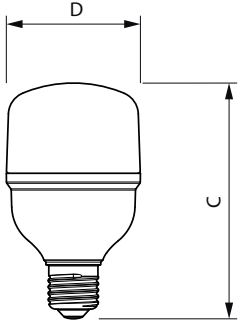

TrueForce Core LED Endüstriyel ve Perakende (Highbay – HPI/SON/HPL)

Boyutlu çizim

Product	D	C
Corepro LEDBulb ND 3.2Klm 30W865 E27T100	100 mm	171 mm
Corepro LEDBulbND 3.2Klm 30W830 E27T100	100 mm	171 mm

Product	D	C
Corepro LEDBulb ND 5.4Klm 50W830 E40T140	138 mm	225 mm
Corepro LEDBulb ND 5.4Klm 50W865 E40T140	138 mm	225 mm

Product	D	C
Corepro LEDBulb ND 2.05Klm 20W865 E27T70	70 mm	122 mm
Corepro LEDBulbND 2.05Klm 20W830 E27T70	70 mm	122 mm

Product	D	C
TForce Core HB MV ND 24W E27 840 G3	100 mm	165 mm
TForce Core HB MV ND 24W E27 865 G3	100 mm	165 mm