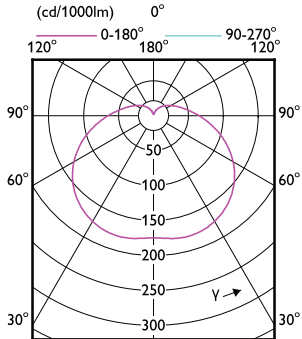

TrueForce Core LED Endüstriyel ve Perakende (Highbay – HPI/SO/N/HPL)