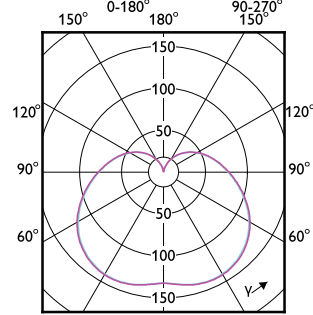

TrueForce Core LED Endüstriyel ve Perakende (Highbay – HPI/SO/N/HPL)