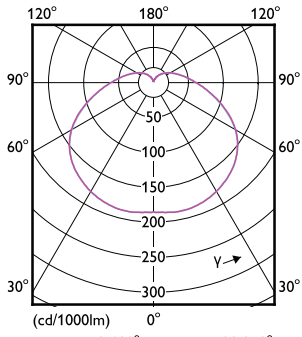

TrueForce Core LED Endüstriyel ve Perakende (Highbay – HPI/SO/N/HPL)