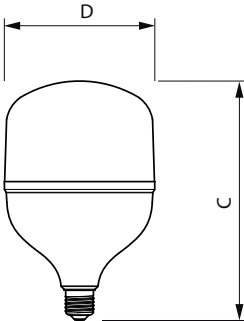

## Boyutlu çizim

Product	D	C
TForce Core HB MV ND 35W E27 840 G3	118 mm	193 mm

Product	D	C
Corepro LEDBulb ND 4.3Klm 40W865 E27T120	119 mm	195 mm
Corepro LEDBulbND 4.3Klm 40W 830E27 T120	119 mm	195 mm

Product	D	C
Corepro LEDBulb ND 5.4Klm 50W830 E27T140	138 mm	222 mm
Corepro LEDBulb ND 5.4Klm 50W865 E27T140	138 mm	222 mm