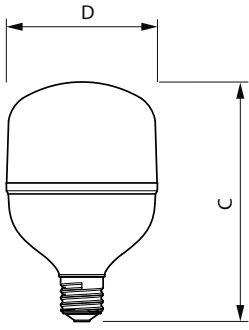

TrueForce Core LED Endüstriyel ve Perakende (Highbay – HPI/SON/HPL)

Boyutlu çizim

Product	D	C
Corepro LEDBulb ND 3.2Klm 30W865 E27T100	100 mm	171 mm
Corepro LEDBulbND 3.2Klm 30W830 E27T100	100 mm	171 mm

Product	D	C
Corepro LEDBulb ND 5.4Klm 50W830 E40T140	138 mm	225 mm
Corepro LEDBulb ND 5.4Klm 50W865 E40T140	138 mm	225 mm

Product	D	C
Corepro LEDBulb ND 2.05Klm 20W865 E27T70	70 mm	122 mm
Corepro LEDBulbND 2.05Klm 20W830 E27T70	70 mm	122 mm

Product	D	C
TForce Core HB MV ND 24W E27 840 G3	100 mm	165 mm
TForce Core HB MV ND 24W E27 865 G3	100 mm	165 mm