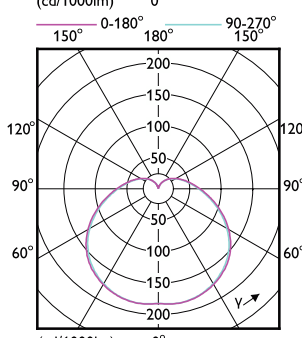

TrueForce Core LED Endüstriyel ve Perakende (Highbay – HPI/SO/N/HPL)