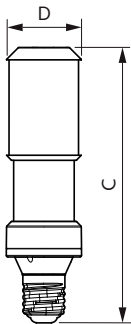

Versions

LED Trueforce LED Road 58-35W
E27 others Clear 730 ND

LEDTForce Road GM T70 E39

Dimensional drawing

Product	D	C
MAS LED SON-T EM 10.8Klm 65W 727 E40	71 mm	262 mm
MAS LED SON-T EM 12Klm 65W 740 E40	71 mm	262 mm
MAS LED SON-T EM 8.1Klm 50W 727 E40	71 mm	262 mm
MAS LED SON-T EM 9Klm 50W 740 E40	71 mm	262 mm
MAS LED SON-T IF 10.8Klm 65W 727 E40	71 mm	262 mm
MAS LED SON-T IF 12Klm 65W 740 E40	71 mm	262 mm
MAS LED SON-T IF 8.1Klm 50W 727 E40	71 mm	262 mm
MAS LED SON-T IF 9Klm 50W 740 E40	71 mm	262 mm
TForce LED Road 120-68W E40 740	71 mm	262 mm
TForce LED Road 55W E40 740 MV	71 mm	262 mm