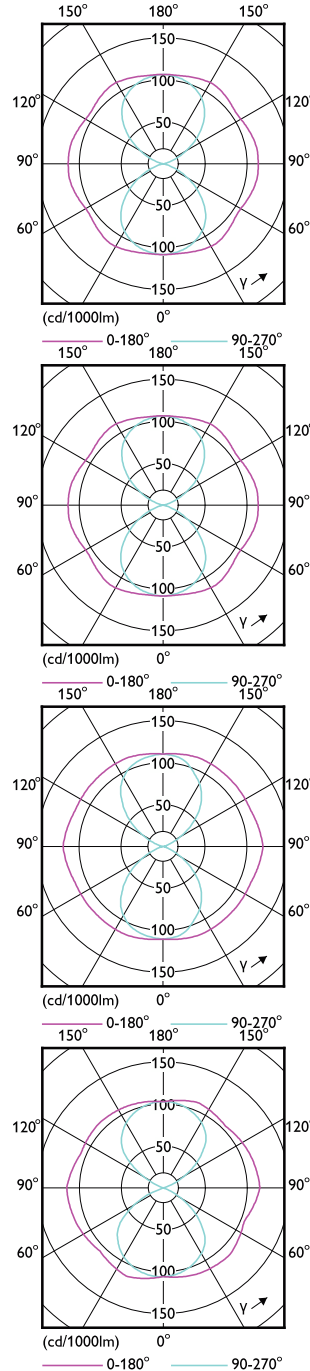

Approval and Application

Order Code	Full Product Name	Ambient temperature range	Energy Consumption kWh/1000 h
929003467012	MAS LED SON-T IF 3.6Klm 23W 727 E27	-30 to +45 °C	23 kWh
929003467112	MAS LED SON-T IF 4Klm 23W 740 E27	-30 to +45 °C	23 kWh
929002068708	TForce LED Road 55W E40 740 MV	-	55 kWh
929003467412	MAS LED SON-T IF 8.1Klm 50W 727 E40	-30 to +45 °C	50 kWh
929003467512	MAS LED SON-T IF 9Klm 50W 740 E40	-30 to +45 °C	50 kWh
929003468418	MAS LED SON-T EM 8.1Klm 50W 727 E40	-30 to +45 °C	50 kWh
929003468518	MAS LED SON-T EM 9Klm 50W 740 E40	-30 to +45 °C	50 kWh
929002068508	TForce LED Road 35W E27 740 MV	-	35 kWh
929003467212	MAS LED SON-T IF 5.4Klm 34W 727 E27	-30 to +45 °C	34 kWh
929003467312	MAS LED SON-T IF 6Klm 34W 740 E27	-30 to +45 °C	34 kWh
929003467818	MAS LED SON-T EM 3.6Klm 23W 727 E27	-30 to +45 °C	23 kWh
929003467918	MAS LED SON-T EM 4Klm 23W 740 E27	-30 to +45 °C	23 kWh
929003468118	MAS LED SON-T EM 5.4Klm 34W 727 E27	-30 to +45 °C	34 kWh
929003468218	MAS LED SON-T EM 6Klm 34W 740 E27	-30 to +45 °C	34 kWh
929002007702	TForce LED Road 120-68W E40 740	-	68 kWh
929003467612	MAS LED SON-T IF 10.8Klm 65W 727 E40	-30 to +45 °C	65 kWh
929003467712	MAS LED SON-T IF 12Klm 65W 740 E40	-30 to +45 °C	65 kWh
929003468718	MAS LED SON-T EM 10.8Klm 65W 727 E40	-30 to +45 °C	65 kWh
929003468818	MAS LED SON-T EM 12Klm 65W 740 E40	-30 to +45 °C	65 kWh
929003692008	Tforce LED Road 65W E39 750 JP	-40 to +45 °C	65 kWh