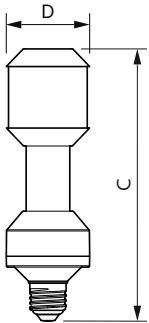

MASTER - LED HID SON-T

Dimensional drawing

Product	D	C
MAS LED SON-T EM 3.6Klm 23W 727 E27	61 mm	200 mm
MAS LED SON-T EM 4Klm 23W 740 E27	61 mm	200 mm
MAS LED SON-T EM 5.4Klm 34W 727 E27	61 mm	200 mm
MAS LED SON-T EM 6Klm 34W 740 E27	61 mm	200 mm
MAS LED SON-T IF 3.6Klm 23W 727 E27	61 mm	200 mm
MAS LED SON-T IF 4Klm 23W 740 E27	61 mm	200 mm
MAS LED SON-T IF 5.4Klm 34W 727 E27	61 mm	200 mm
MAS LED SON-T IF 6Klm 34W 740 E27	61 mm	200 mm
TForce LED Road 35W E27 740 MV	61 mm	200 mm

Product	D	C
Tforce LED Road 65W E39 750 JP	71 mm	262 mm

General Information

Switching Cycle 50,000

Light Technical

Color rendering index (CRI) 70

LLMF At End Of Nominal Lifetime (Nom) 70 %

Controls and Dimming

Dimmable No

Mechanical and Housing

Bulb Finish Clear

General Information

Order Code	Full Product Name	Cap-Base	Nominal lifetime
929003467012	MAS LED SON-T IF 3.6Klm 23W 727 E27	E27	70,000 hour(s)
929003467112	MAS LED SON-T IF 4Klm 23W 740 E27	E27	70,000 hour(s)
929002068708	TForce LED Road 55W E40 740 MV	E40	50,000 hour(s)
929003467412	MAS LED SON-T IF 8.1Klm 50W 727 E40	E40	70,000 hour(s)
929003467512	MAS LED SON-T IF 9Klm 50W 740 E40	E40	70,000 hour(s)
929003468418	MAS LED SON-T EM 8.1Klm 50W 727 E40	E40	70,000 hour(s)
929003468518	MAS LED SON-T EM 9Klm 50W 740 E40	E40	70,000 hour(s)
929002068508	TForce LED Road 35W E27 740 MV	E27	50,000 hour(s)
929003467212	MAS LED SON-T IF 5.4Klm 34W 727 E27	E27	70,000 hour(s)

Order Code	Full Product Name	Cap-Base	Nominal lifetime
929003467312	MAS LED SON-T IF 6Klm 34W 740 E27	E27	70,000 hour(s)
929003467818	MAS LED SON-T EM 3.6Klm 23W 727 E27	E27	70,000 hour(s)
929003467918	MAS LED SON-T EM 4Klm 23W 740 E27	E27	70,000 hour(s)
929003468118	MAS LED SON-T EM 5.4Klm 34W 727 E27	E27	70,000 hour(s)
929003468218	MAS LED SON-T EM 6Klm 34W 740 E27	E27	70,000 hour(s)
929002007702	TForce LED Road 120-68W E40 740	E40	50,000 hour(s)
929003467612	MAS LED SON-T IF 10.8Klm 65W 727 E40	E40	70,000 hour(s)
929003467712	MAS LED SON-T IF 12Klm 65W 740 E40	E40	70,000 hour(s)