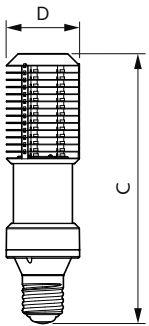

MASTER - LED HID SON-T

Dimensional drawing

Product	D	C
MAS LED SON-T EM 3.6Klm 23W 727 E27	61 mm	200 mm
MAS LED SON-T EM 4Klm 23W 740 E27	61 mm	200 mm
MAS LED SON-T EM 5.4Klm 34W 727 E27	61 mm	200 mm
MAS LED SON-T EM 6Klm 34W 740 E27	61 mm	200 mm
MAS LED SON-T IF 3.6Klm 23W 727 E27	61 mm	200 mm
MAS LED SON-T IF 4Klm 23W 740 E27	61 mm	200 mm
MAS LED SON-T IF 5.4Klm 34W 727 E27	61 mm	200 mm
MAS LED SON-T IF 6Klm 34W 740 E27	61 mm	200 mm
TForce LED Road 35W E27 740 MV	61 mm	200 mm

Product	D	C
Tforce LED Road 65W E39 750 JP	71 mm	262 mm

General Information

Switching Cycle 50,000

Light Technical

Color rendering index (CRI) 70

LLMF At End Of Nominal Lifetime (Nom) 70 %

Controls and Dimming

Dimmable No

Mechanical and Housing

Bulb Finish Clear

General Information

Order Code	Full Product Name	Cap-Base	Nominal lifetime
929003467012	MAS LED SON-T IF 3.6Klm 23W 727 E27	E27	70,000 hour(s)
929003467112	MAS LED SON-T IF 4Klm 23W 740 E27	E27	70,000 hour(s)
929002068708	TForce LED Road 55W E40 740 MV	E40	50,000 hour(s)
929003467412	MAS LED SON-T IF 8.1Klm 50W 727 E40	E40	70,000 hour(s)
929003467512	MAS LED SON-T IF 9Klm 50W 740 E40	E40	70,000 hour(s)
929003468418	MAS LED SON-T EM 8.1Klm 50W 727 E40	E40	70,000 hour(s)
929003468518	MAS LED SON-T EM 9Klm 50W 740 E40	E40	70,000 hour(s)
929002068508	TForce LED Road 35W E27 740 MV	E27	50,000 hour(s)
929003467212	MAS LED SON-T IF 5.4Klm 34W 727 E27	E27	70,000 hour(s)

Order Code	Full Product Name	Cap-Base	Nominal lifetime
929003467312	MAS LED SON-T IF 6Klm 34W 740 E27	E27	70,000 hour(s)
929003467818	MAS LED SON-T EM 3.6Klm 23W 727 E27	E27	70,000 hour(s)
929003467918	MAS LED SON-T EM 4Klm 23W 740 E27	E27	70,000 hour(s)
929003468118	MAS LED SON-T EM 5.4Klm 34W 727 E27	E27	70,000 hour(s)
929003468218	MAS LED SON-T EM 6Klm 34W 740 E27	E27	70,000 hour(s)
929002007702	TForce LED Road 120-68W E40 740	E40	50,000 hour(s)
929003467612	MAS LED SON-T IF 10.8Klm 65W 727 E40	E40	70,000 hour(s)
929003467712	MAS LED SON-T IF 12Klm 65W 740 E40	E40	70,000 hour(s)