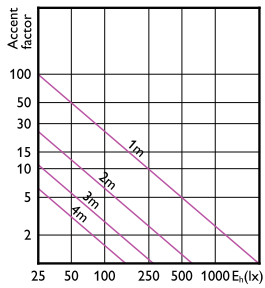

## Accent Diagrams

Accent Diagram - MASTER LED 6.5-50W 930  
MR16 24D Dim

Accent Diagram - MASTER LED 6.5-50W 930  
MR16 36D Dim

Accent Diagram - MASTER LED 6.5-50W 930  
MR16 10D Dim

Accent Diagram - MASTER LED 6.5-50W 927  
MR16 24D Dim