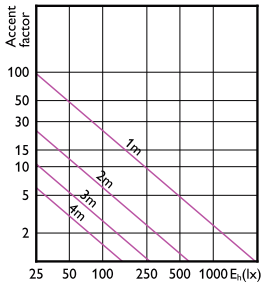

## Accent Diagrams

Accent Diagram - MASTER LED 6.5-50W 927  
MR16 60D Dim

Accent Diagram - MASTER LED 6.5-50W 940  
MR16 60D Dim

Accent Diagram - MASTER LED 6.5-50W 930  
MR16 36D ND

Accent Diagram - MASTER LED 6.5-50W 930  
MR16 24D ND

## Beam Diagrams

Beam diagram - MASTER LED 6.5-50W 940  
MR16 36D Dim

Beam diagram - MASTER LED 6.5-50W 930  
MR16 36D Dim

Beam diagram - MASTER LED 6.5-50W 927  
MR16 60D Dim

Beam Diagrams

Beam diagram - MASTER LED 6.5-50W 927 MR16 10D Dim