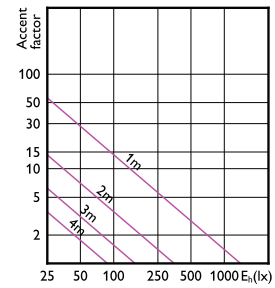

Accent Diagram - MASTER LED 6.5-50W 940
MR16 36D Dim