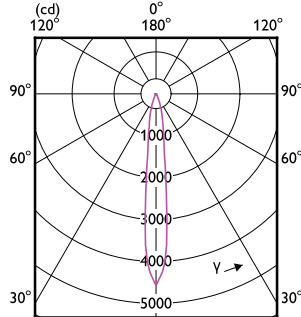

Order Code	Full Product Name	燈泡表層
929003072808	MASTER LED 7.5-50W+ 830 MR16 36D Dim	-
929003071608	MASTER LED 6.5-50W 927 MR16 10D Dim	-
929003071708	MASTER LED 6.5-50W 930 MR16 10D Dim	-
929001882308	MASTER LED 6.5-50W 930 MR16 36D ND	透明
929003075908	MASTER LED 6.5-50W 927 MR16 60D Dim	-
929003076008	MASTER LED 6.5-50W 930 MR16 60D Dim	-
929003076108	MASTER LED 6.5-50W 940 MR16 60D Dim	-

認證與應用

Order Code	Full Product Name	環境溫度範圍
929001882008	MASTER LED 6.5-50W 930 MR16 24D ND	-20 °C 至 +45 °C
929003071908	MASTER LED 6.5-50W 927 MR16 24D Dim	-20 至 +45 °C
929003072008	MASTER LED 6.5-50W 930 MR16 24D Dim	-20 至 +45 °C
929003072108	MASTER LED 6.5-50W 940 MR16 24D Dim	-20 至 +45 °C
929003072208	MASTER LED 6.5-50W 927 MR16 36D Dim	-20 至 +45 °C
929003072308	MASTER LED 6.5-50W 930 MR16 36D Dim	-20 至 +45 °C
929003072408	MASTER LED 6.5-50W 940 MR16 36D Dim	-20 至 +45 °C
929003072708	MASTER LED 7.5-50W+ 827 MR16 36D Dim	-20 至 +45 °C
929003072808	MASTER LED 7.5-50W+ 830 MR16 36D Dim	-20 至 +45 °C
929003071608	MASTER LED 6.5-50W 927 MR16 10D Dim	-20 至 +45 °C
929003071708	MASTER LED 6.5-50W 930 MR16 10D Dim	-20 至 +45 °C
929001882308	MASTER LED 6.5-50W 930 MR16 36D ND	-20 °C 至 +45 °C
929003075908	MASTER LED 6.5-50W 927 MR16 60D Dim	-20 至 +45 °C
929003076008	MASTER LED 6.5-50W 930 MR16 60D Dim	-20 至 +45 °C
929003076108	MASTER LED 6.5-50W 940 MR16 60D Dim	-20 至 +45 °C