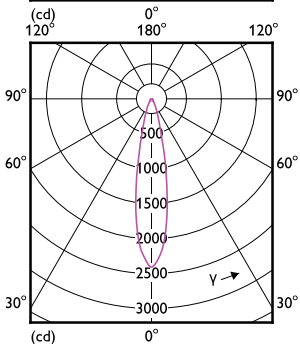

Order Code	Full Product Name	燈泡表層
929003072808	MASTER LED 7.5-50W+ 830 MR16 36D Dim	-
929003071608	MASTER LED 6.5-50W 927 MR16 10D Dim	-
929003071708	MASTER LED 6.5-50W 930 MR16 10D Dim	-
929001882308	MASTER LED 6.5-50W 930 MR16 36D ND	透明
929003075908	MASTER LED 6.5-50W 927 MR16 60D Dim	-
929003076008	MASTER LED 6.5-50W 930 MR16 60D Dim	-
929003076108	MASTER LED 6.5-50W 940 MR16 60D Dim	-

認證與應用

Order Code	Full Product Name	環境溫度範圍
929001882008	MASTER LED 6.5-50W 930 MR16 24D ND	-20 °C 至 +45 °C
929003071908	MASTER LED 6.5-50W 927 MR16 24D Dim	-20 至 +45 °C
929003072008	MASTER LED 6.5-50W 930 MR16 24D Dim	-20 至 +45 °C
929003072108	MASTER LED 6.5-50W 940 MR16 24D Dim	-20 至 +45 °C
929003072208	MASTER LED 6.5-50W 927 MR16 36D Dim	-20 至 +45 °C
929003072308	MASTER LED 6.5-50W 930 MR16 36D Dim	-20 至 +45 °C
929003072408	MASTER LED 6.5-50W 940 MR16 36D Dim	-20 至 +45 °C
929003072708	MASTER LED 7.5-50W+ 827 MR16 36D Dim	-20 至 +45 °C
929003072808	MASTER LED 7.5-50W+ 830 MR16 36D Dim	-20 至 +45 °C
929003071608	MASTER LED 6.5-50W 927 MR16 10D Dim	-20 至 +45 °C
929003071708	MASTER LED 6.5-50W 930 MR16 10D Dim	-20 至 +45 °C
929001882308	MASTER LED 6.5-50W 930 MR16 36D ND	-20 °C 至 +45 °C
929003075908	MASTER LED 6.5-50W 927 MR16 60D Dim	-20 至 +45 °C
929003076008	MASTER LED 6.5-50W 930 MR16 60D Dim	-20 至 +45 °C
929003076108	MASTER LED 6.5-50W 940 MR16 60D Dim	-20 至 +45 °C