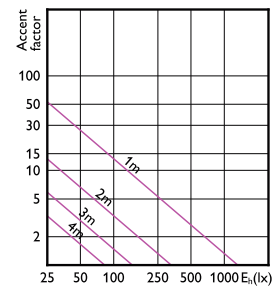

Accent Diagram - MASTER LED 6.5-50W 927  
MR16 10D Dim

Accent Diagram - MASTER LED 6.5-50W 940  
MR16 36D Dim

Accent Diagram - MASTER LED 6.5-50W 940  
MR16 24D Dim

Accent Diagram - MASTER LED 7.5-50W+ 830  
MR16 36D Dim