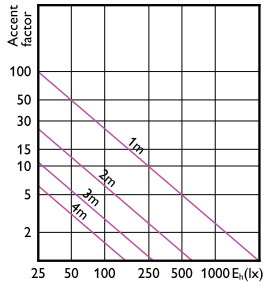

Accent Diagrams

Accent Diagram - MASTER LED 6.5-50W 930
MR16 24D Dim