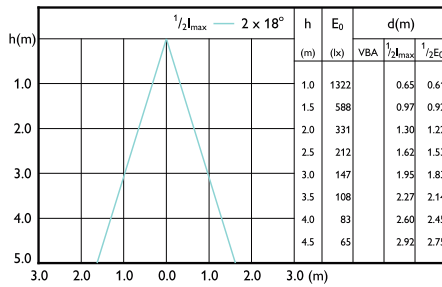

Beam diagram - MASTER LED 6.5-50W 927 MR16 36D Dim