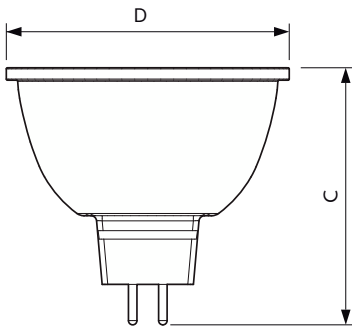

## 二维绘图

Product	D	C
MASTER LED 6.5-50W 927 MR16 10D Dim	50 mm	46.5 mm
MASTER LED 6.5-50W 927 MR16 24D Dim	50 mm	
MASTER LED 6.5-50W 927 MR16 36D Dim	50 mm	
MASTER LED 6.5-50W 927 MR16 60D Dim	50 mm	46.5 mm
MASTER LED 6.5-50W 930 MR16 10D Dim	50 mm	46.5 mm
MASTER LED 6.5-50W 930 MR16 24D Dim	50 mm	46.5 mm
MASTER LED 6.5-50W 930 MR16 24D ND	50.5 mm	46.5 mm
MASTER LED 6.5-50W 930 MR16 36D Dim	50 mm	46.5 mm
MASTER LED 6.5-50W 930 MR16 36D ND	50.5 mm	46.5 mm
MASTER LED 6.5-50W 930 MR16 60D Dim	50 mm	46.5 mm
MASTER LED 6.5-50W 940 MR16 24D Dim	50 mm	46.5 mm
MASTER LED 6.5-50W 940 MR16 36D Dim	50 mm	46.5 mm
MASTER LED 6.5-50W 940 MR16 60D Dim	50 mm	46.5 mm
MASTER LED 7.5-50W+ 827 MR16 36D Dim	50 mm	46.5 mm
MASTER LED 7.5-50W+ 830 MR16 36D Dim	50 mm	46.5 mm