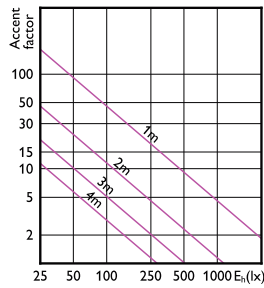

## Accent Diagrams

Accent Diagram - MASTER LED 6.5-50W 930  
MR16 24D Dim

Accent Diagram - MASTER LED 6.5-50W 930  
MR16 36D Dim

Accent Diagram - MASTER LED 6.5-50W 930  
MR16 10D Dim

Accent Diagram - MASTER LED 6.5-50W 927  
MR16 24D Dim