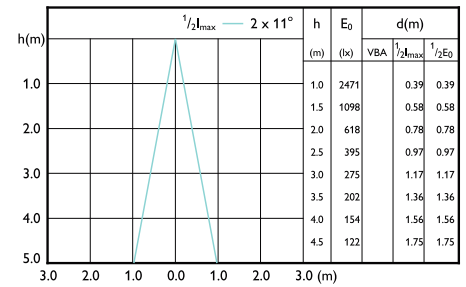

Beam diagram - MASTER LED 6.5-50W 930 MR16 24D Dim