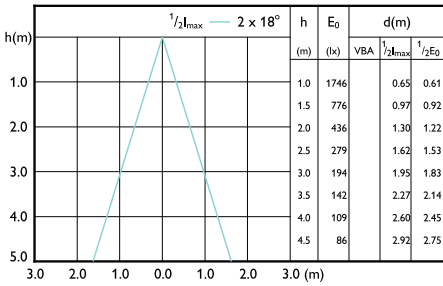

Beam diagram - MASTER LED 7.5-50W+ 830 MR16 36D Dim