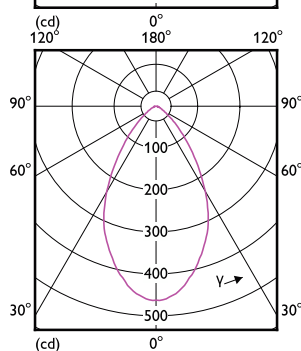

Order Code	Full Product Name	燈泡表層
929003072808	MASTER LED 7.5-50W+ 830 MR16 36D Dim	-
929003071608	MASTER LED 6.5-50W 927 MR16 10D Dim	-
929003071708	MASTER LED 6.5-50W 930 MR16 10D Dim	-
929001882308	MASTER LED 6.5-50W 930 MR16 36D ND	透明
929003075908	MASTER LED 6.5-50W 927 MR16 60D Dim	-
929003076008	MASTER LED 6.5-50W 930 MR16 60D Dim	-
929003076108	MASTER LED 6.5-50W 940 MR16 60D Dim	-

認證與應用

Order Code	Full Product Name	環境溫度範圍
929001882008	MASTER LED 6.5-50W 930 MR16 24D ND	-20 °C 至 +45 °C
929003071908	MASTER LED 6.5-50W 927 MR16 24D Dim	-20 至 +45 °C
929003072008	MASTER LED 6.5-50W 930 MR16 24D Dim	-20 至 +45 °C
929003072108	MASTER LED 6.5-50W 940 MR16 24D Dim	-20 至 +45 °C
929003072208	MASTER LED 6.5-50W 927 MR16 36D Dim	-20 至 +45 °C
929003072308	MASTER LED 6.5-50W 930 MR16 36D Dim	-20 至 +45 °C
929003072408	MASTER LED 6.5-50W 940 MR16 36D Dim	-20 至 +45 °C
929003072708	MASTER LED 7.5-50W+ 827 MR16 36D Dim	-20 至 +45 °C
929003072808	MASTER LED 7.5-50W+ 830 MR16 36D Dim	-20 至 +45 °C
929003071608	MASTER LED 6.5-50W 927 MR16 10D Dim	-20 至 +45 °C
929003071708	MASTER LED 6.5-50W 930 MR16 10D Dim	-20 至 +45 °C
929001882308	MASTER LED 6.5-50W 930 MR16 36D ND	-20 °C 至 +45 °C
929003075908	MASTER LED 6.5-50W 927 MR16 60D Dim	-20 至 +45 °C
929003076008	MASTER LED 6.5-50W 930 MR16 60D Dim	-20 至 +45 °C
929003076108	MASTER LED 6.5-50W 940 MR16 60D Dim	-20 至 +45 °C