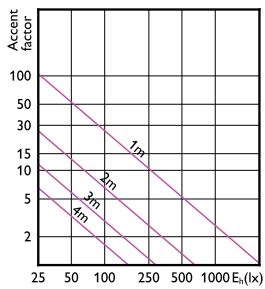

Accent Diagram - MASTER LED 6.5-50W 940
MR16 24D Dim