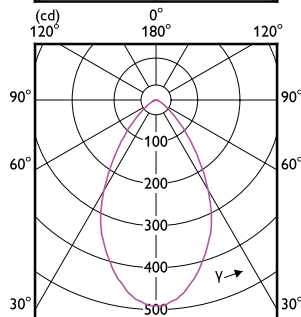

Order Code	Full Product Name	燈泡表層
929003072808	MASTER LED 7.5-50W+ 830 MR16 36D Dim	-
929003071608	MASTER LED 6.5-50W 927 MR16 10D Dim	-
929003071708	MASTER LED 6.5-50W 930 MR16 10D Dim	-
929001882308	MASTER LED 6.5-50W 930 MR16 36D ND	透明
929003075908	MASTER LED 6.5-50W 927 MR16 60D Dim	-
929003076008	MASTER LED 6.5-50W 930 MR16 60D Dim	-
929003076108	MASTER LED 6.5-50W 940 MR16 60D Dim	-

認證與應用

Order Code	Full Product Name	環境溫度範圍
929001882008	MASTER LED 6.5-50W 930 MR16 24D ND	-20 °C 至 +45 °C
929003071908	MASTER LED 6.5-50W 927 MR16 24D Dim	-20 至 +45 °C
929003072008	MASTER LED 6.5-50W 930 MR16 24D Dim	-20 至 +45 °C
929003072108	MASTER LED 6.5-50W 940 MR16 24D Dim	-20 至 +45 °C
929003072208	MASTER LED 6.5-50W 927 MR16 36D Dim	-20 至 +45 °C
929003072308	MASTER LED 6.5-50W 930 MR16 36D Dim	-20 至 +45 °C
929003072408	MASTER LED 6.5-50W 940 MR16 36D Dim	-20 至 +45 °C
929003072708	MASTER LED 7.5-50W+ 827 MR16 36D Dim	-20 至 +45 °C
929003072808	MASTER LED 7.5-50W+ 830 MR16 36D Dim	-20 至 +45 °C
929003071608	MASTER LED 6.5-50W 927 MR16 10D Dim	-20 至 +45 °C
929003071708	MASTER LED 6.5-50W 930 MR16 10D Dim	-20 至 +45 °C
929001882308	MASTER LED 6.5-50W 930 MR16 36D ND	-20 °C 至 +45 °C
929003075908	MASTER LED 6.5-50W 927 MR16 60D Dim	-20 至 +45 °C
929003076008	MASTER LED 6.5-50W 930 MR16 60D Dim	-20 至 +45 °C
929003076108	MASTER LED 6.5-50W 940 MR16 60D Dim	-20 至 +45 °C