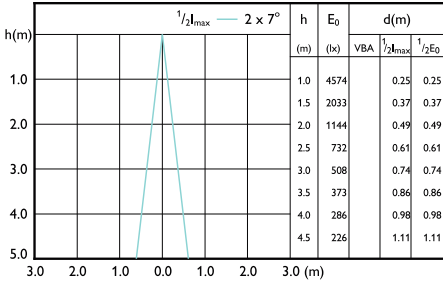

## Beam Diagrams

Beam diagram - MASTER LED 6.5-50W 940  
MR16 36D Dim

Beam diagram - MASTER LED 6.5-50W 930  
MR16 36D Dim

Beam diagram - MASTER LED 6.5-50W 927  
MR16 60D Dim

Beam Diagrams

Beam diagram - MASTER LED 6.5-50W 927 MR16 10D Dim