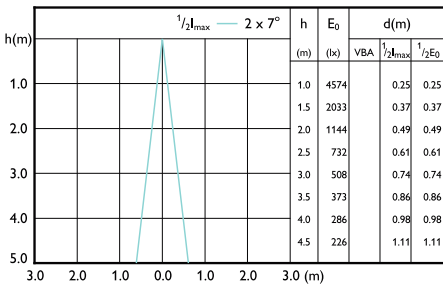

Beam diagram - MASTER LED 6.5-50W 930 MR16 10D Dim