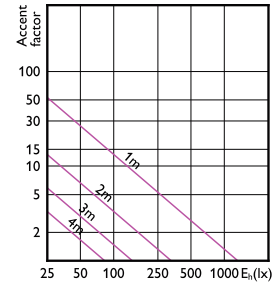

Accent Diagram - MASTER LED 6.5-50W 930
MR16 36D ND