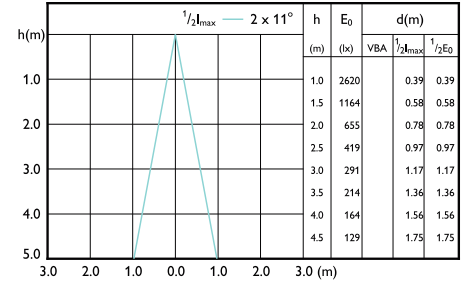

Beam diagram - MASTER LED 6.5-50W 940 MR16 24D Dim