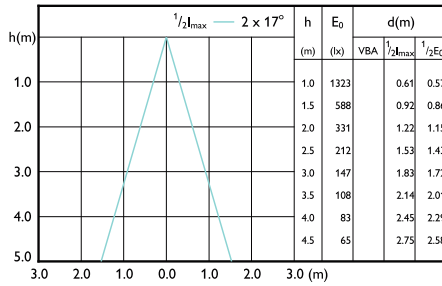

Beam diagram - MASTER LED 6.5-50W 930 MR16 36D ND