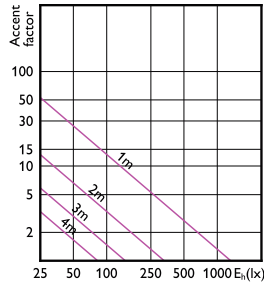

Accent Diagram - MASTER LED 6.5-50W 930
MR16 36D Dim