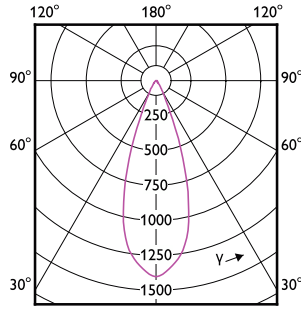

Order Code	Full Product Name	燈泡表層
929003072808	MASTER LED 7.5-50W+ 830 MR16 36D Dim	-
929003071608	MASTER LED 6.5-50W 927 MR16 10D Dim	-
929003071708	MASTER LED 6.5-50W 930 MR16 10D Dim	-
929001882308	MASTER LED 6.5-50W 930 MR16 36D ND	透明
929003075908	MASTER LED 6.5-50W 927 MR16 60D Dim	-
929003076008	MASTER LED 6.5-50W 930 MR16 60D Dim	-
929003076108	MASTER LED 6.5-50W 940 MR16 60D Dim	-

認證與應用

Order Code	Full Product Name	環境溫度範圍
929001882008	MASTER LED 6.5-50W 930 MR16 24D ND	-20 °C 至 +45 °C
929003071908	MASTER LED 6.5-50W 927 MR16 24D Dim	-20 至 +45 °C
929003072008	MASTER LED 6.5-50W 930 MR16 24D Dim	-20 至 +45 °C
929003072108	MASTER LED 6.5-50W 940 MR16 24D Dim	-20 至 +45 °C
929003072208	MASTER LED 6.5-50W 927 MR16 36D Dim	-20 至 +45 °C
929003072308	MASTER LED 6.5-50W 930 MR16 36D Dim	-20 至 +45 °C
929003072408	MASTER LED 6.5-50W 940 MR16 36D Dim	-20 至 +45 °C
929003072708	MASTER LED 7.5-50W+ 827 MR16 36D Dim	-20 至 +45 °C
929003072808	MASTER LED 7.5-50W+ 830 MR16 36D Dim	-20 至 +45 °C
929003071608	MASTER LED 6.5-50W 927 MR16 10D Dim	-20 至 +45 °C
929003071708	MASTER LED 6.5-50W 930 MR16 10D Dim	-20 至 +45 °C
929001882308	MASTER LED 6.5-50W 930 MR16 36D ND	-20 °C 至 +45 °C
929003075908	MASTER LED 6.5-50W 927 MR16 60D Dim	-20 至 +45 °C
929003076008	MASTER LED 6.5-50W 930 MR16 60D Dim	-20 至 +45 °C
929003076108	MASTER LED 6.5-50W 940 MR16 60D Dim	-20 至 +45 °C