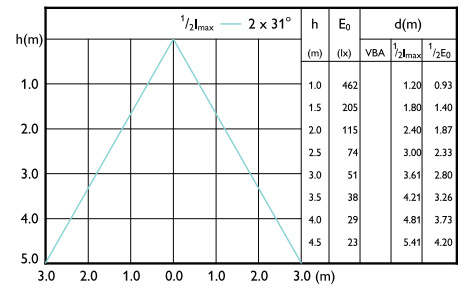

Beam diagram - MASTER LED 6.5-50W 927
MR16 60D Dim