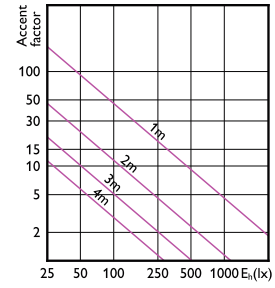

Accent Diagram - MASTER LED 6.5-50W 930
MR16 10D Dim