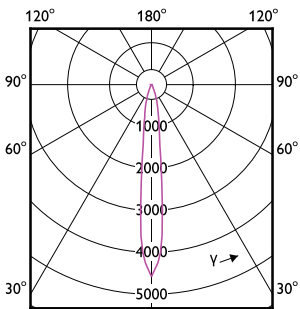

Order Code	Full Product Name	燈泡表層
929003072808	MASTER LED 7.5-50W+ 830 MR16 36D Dim	-
929003071608	MASTER LED 6.5-50W 927 MR16 10D Dim	-
929003071708	MASTER LED 6.5-50W 930 MR16 10D Dim	-
929001882308	MASTER LED 6.5-50W 930 MR16 36D ND	透明
929003075908	MASTER LED 6.5-50W 927 MR16 60D Dim	-
929003076008	MASTER LED 6.5-50W 930 MR16 60D Dim	-
929003076108	MASTER LED 6.5-50W 940 MR16 60D Dim	-

認證與應用

Order Code	Full Product Name	環境溫度範圍
929001882008	MASTER LED 6.5-50W 930 MR16 24D ND	-20 °C 至 +45 °C
929003071908	MASTER LED 6.5-50W 927 MR16 24D Dim	-20 至 +45 °C
929003072008	MASTER LED 6.5-50W 930 MR16 24D Dim	-20 至 +45 °C
929003072108	MASTER LED 6.5-50W 940 MR16 24D Dim	-20 至 +45 °C
929003072208	MASTER LED 6.5-50W 927 MR16 36D Dim	-20 至 +45 °C
929003072308	MASTER LED 6.5-50W 930 MR16 36D Dim	-20 至 +45 °C
929003072408	MASTER LED 6.5-50W 940 MR16 36D Dim	-20 至 +45 °C
929003072708	MASTER LED 7.5-50W+ 827 MR16 36D Dim	-20 至 +45 °C
929003072808	MASTER LED 7.5-50W+ 830 MR16 36D Dim	-20 至 +45 °C
929003071608	MASTER LED 6.5-50W 927 MR16 10D Dim	-20 至 +45 °C
929003071708	MASTER LED 6.5-50W 930 MR16 10D Dim	-20 至 +45 °C
929001882308	MASTER LED 6.5-50W 930 MR16 36D ND	-20 °C 至 +45 °C
929003075908	MASTER LED 6.5-50W 927 MR16 60D Dim	-20 至 +45 °C
929003076008	MASTER LED 6.5-50W 930 MR16 60D Dim	-20 至 +45 °C
929003076108	MASTER LED 6.5-50W 940 MR16 60D Dim	-20 至 +45 °C