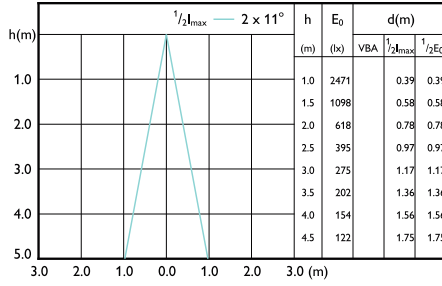

## Beam Diagrams

Beam diagram - MASTER LED 6.5-50W 940  
MR16 36D Dim

Beam diagram - MASTER LED 6.5-50W 930  
MR16 36D Dim

Beam diagram - MASTER LED 6.5-50W 927  
MR16 60D Dim

Beam Diagrams

Beam diagram - MASTER LED 6.5-50W 927 MR16 10D Dim