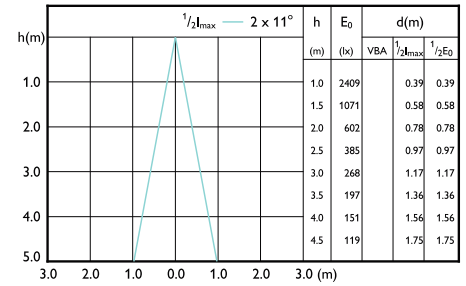

Beam diagram - MASTER LED 6.5-50W 927 MR16 24D Dim

Beam diagram - MASTER LED 6.5-50W 940 MR16 24D Dim

Beam diagram - MASTER LED 7.5-50W+ 830 MR16 36D Dim

Beam diagram - MASTER LED 6.5-50W 930 MR16 36D ND