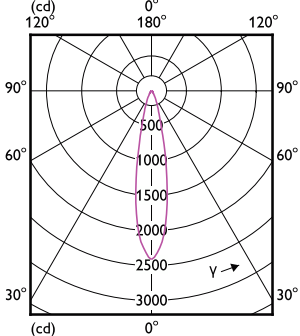

Order Code	Full Product Name	燈泡表層
929003072808	MASTER LED 7.5-50W+ 830 MR16 36D Dim	-
929003071608	MASTER LED 6.5-50W 927 MR16 10D Dim	-
929003071708	MASTER LED 6.5-50W 930 MR16 10D Dim	-
929001882308	MASTER LED 6.5-50W 930 MR16 36D ND	透明
929003075908	MASTER LED 6.5-50W 927 MR16 60D Dim	-
929003076008	MASTER LED 6.5-50W 930 MR16 60D Dim	-
929003076108	MASTER LED 6.5-50W 940 MR16 60D Dim	-

認證與應用

Order Code	Full Product Name	環境溫度範圍
929001882008	MASTER LED 6.5-50W 930 MR16 24D ND	-20 °C 至 +45 °C
929003071908	MASTER LED 6.5-50W 927 MR16 24D Dim	-20 至 +45 °C
929003072008	MASTER LED 6.5-50W 930 MR16 24D Dim	-20 至 +45 °C
929003072108	MASTER LED 6.5-50W 940 MR16 24D Dim	-20 至 +45 °C
929003072208	MASTER LED 6.5-50W 927 MR16 36D Dim	-20 至 +45 °C
929003072308	MASTER LED 6.5-50W 930 MR16 36D Dim	-20 至 +45 °C
929003072408	MASTER LED 6.5-50W 940 MR16 36D Dim	-20 至 +45 °C
929003072708	MASTER LED 7.5-50W+ 827 MR16 36D Dim	-20 至 +45 °C
929003072808	MASTER LED 7.5-50W+ 830 MR16 36D Dim	-20 至 +45 °C
929003071608	MASTER LED 6.5-50W 927 MR16 10D Dim	-20 至 +45 °C
929003071708	MASTER LED 6.5-50W 930 MR16 10D Dim	-20 至 +45 °C
929001882308	MASTER LED 6.5-50W 930 MR16 36D ND	-20 °C 至 +45 °C
929003075908	MASTER LED 6.5-50W 927 MR16 60D Dim	-20 至 +45 °C
929003076008	MASTER LED 6.5-50W 930 MR16 60D Dim	-20 至 +45 °C
929003076108	MASTER LED 6.5-50W 940 MR16 60D Dim	-20 至 +45 °C