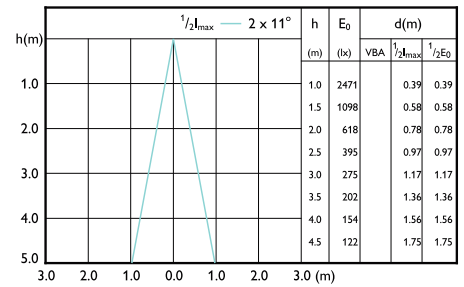

Beam Diagrams

Beam diagram - MASTER LED 6.5-50W 927 MR16 10D Dim

Beam diagram - MASTER LED 6.5-50W 927 MR16 24D Dim

Beam diagram - MASTER LED 6.5-50W 940 MR16 24D Dim

Beam diagram - MASTER LED 7.5-50W+ 827 MR16 36D Dim

Beam diagram - MASTER LED 6.5-50W 930 MR16 36D ND

Beam diagram - MASTER LED 6.5-50W 930 MR16 24D ND

Beam diagram - MASTER LED 6.5-50W 930 MR16 10D Dim

Beam diagram - MASTER LED 6.5-50W 927 MR16 36D Dim

Beam diagram - MASTER LED 6.5-50W 930 MR16 24D Dim