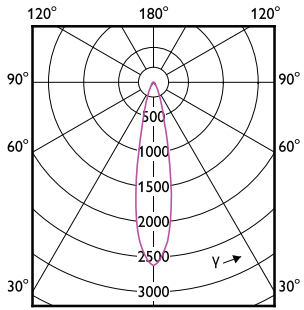

MASTER LED 聚光燈 LV