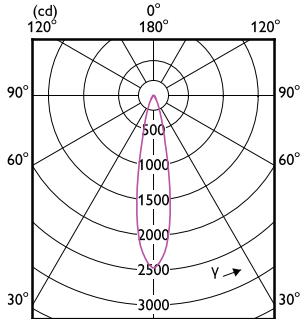

MASTER LED 聚光燈 LV