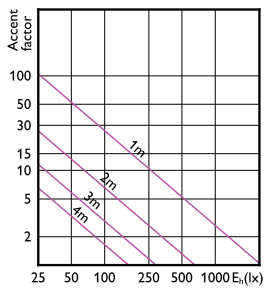

Accent Diagram - MASTER LED 6.5-50W 940
MR16 24D Dim