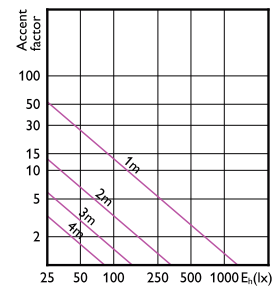

Accent Diagram - MASTER LED 6.5-50W 927
MR16 10D Dim

Accent Diagram - MASTER LED 6.5-50W 940
MR16 36D Dim

Accent Diagram - MASTER LED 6.5-50W 940
MR16 24D Dim

Accent Diagram - MASTER LED 7.5-50W+ 827
MR16 36D Dim