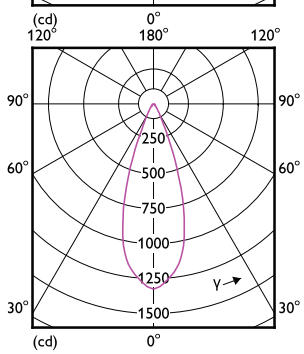

MASTER LED 聚光燈 LV