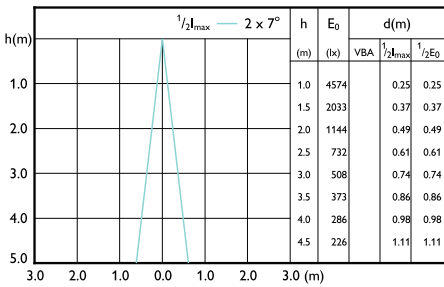

Beam diagram - MASTER LED 6.5-50W 930 MR16 10D Dim