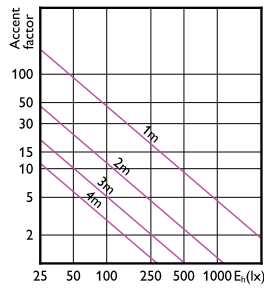

認證與應用

Order Code	Full Product Name	環境溫度範圍
929001882008	MASTER LED 6.5-50W 930 MR16 24D ND	-20 °C 至 +45 °C
929003071908	MASTER LED 6.5-50W 927 MR16 24D Dim	-20 至 +45 °C
929003072008	MASTER LED 6.5-50W 930 MR16 24D Dim	-20 至 +45 °C
929003072108	MASTER LED 6.5-50W 940 MR16 24D Dim	-20 至 +45 °C
929003072208	MASTER LED 6.5-50W 927 MR16 36D Dim	-20 至 +45 °C
929003072308	MASTER LED 6.5-50W 930 MR16 36D Dim	-20 至 +45 °C
929003072408	MASTER LED 6.5-50W 940 MR16 36D Dim	-20 至 +45 °C
929003072708	MASTER LED 7.5-50W+ 827 MR16 36D Dim	-20 至 +45 °C
929003072808	MASTER LED 7.5-50W+ 830 MR16 36D Dim	-20 至 +45 °C
929003071608	MASTER LED 6.5-50W 927 MR16 10D Dim	-20 至 +45 °C
929003071708	MASTER LED 6.5-50W 930 MR16 10D Dim	-20 至 +45 °C
929001882308	MASTER LED 6.5-50W 930 MR16 36D ND	-20 °C 至 +45 °C
929003075908	MASTER LED 6.5-50W 927 MR16 60D Dim	-20 至 +45 °C
929003076008	MASTER LED 6.5-50W 930 MR16 60D Dim	-20 至 +45 °C
929003076108	MASTER LED 6.5-50W 940 MR16 60D Dim	-20 至 +45 °C

MASTER LED 聚光燈 LV

Accent Diagrams

Accent Diagram - MASTER LED 6.5-50W 930
MR16 24D Dim

Accent Diagram - MASTER LED 6.5-50W 930
MR16 36D Dim

Accent Diagram - MASTER LED 6.5-50W 930
MR16 10D Dim

Accent Diagram - MASTER LED 6.5-50W 927
MR16 24D Dim