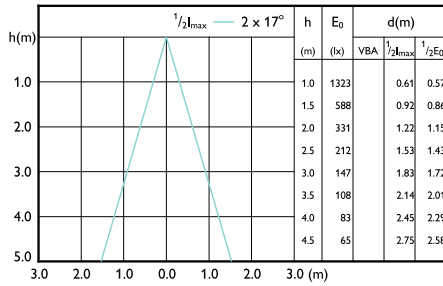

Beam Diagrams

Beam diagram - MASTER LED 6.5-50W 927 MR16 10D Dim

Beam diagram - MASTER LED 6.5-50W 927 MR16 24D Dim

Beam diagram - MASTER LED 6.5-50W 940 MR16 24D Dim

Beam diagram - MASTER LED 7.5-50W+ 827 MR16 36D Dim