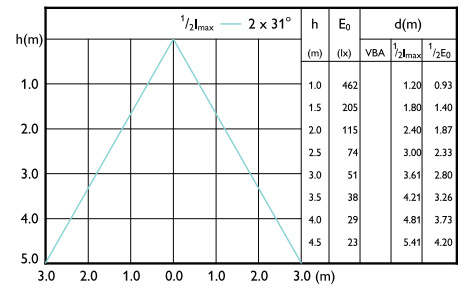

Accent Diagram - MASTER LED 6.5-50W 930
MR16 24D ND

Beam Diagrams

Beam diagram - MASTER LED 6.5-50W 940
MR16 36D Dim

Beam diagram - MASTER LED 6.5-50W 930
MR16 36D Dim

Beam diagram - MASTER LED 6.5-50W 927
MR16 60D Dim