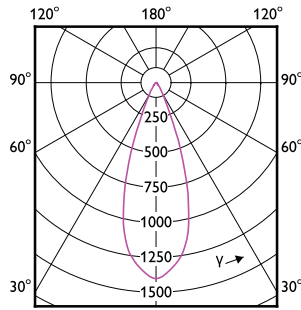

Order Code	Full Product Name	燈泡表層
929003072808	MASTER LED 7.5-50W+ 830 MR16 36D Dim	-
929003071608	MASTER LED 6.5-50W 927 MR16 10D Dim	-
929003071708	MASTER LED 6.5-50W 930 MR16 10D Dim	-
929001882308	MASTER LED 6.5-50W 930 MR16 36D ND	透明
929003075908	MASTER LED 6.5-50W 927 MR16 60D Dim	-
929003076008	MASTER LED 6.5-50W 930 MR16 60D Dim	-
929003076108	MASTER LED 6.5-50W 940 MR16 60D Dim	-

認證與應用

Order Code	Full Product Name	環境溫度範圍
929001882008	MASTER LED 6.5-50W 930 MR16 24D ND	-20 °C 至 +45 °C
929003071908	MASTER LED 6.5-50W 927 MR16 24D Dim	-20 至 +45 °C
929003072008	MASTER LED 6.5-50W 930 MR16 24D Dim	-20 至 +45 °C
929003072108	MASTER LED 6.5-50W 940 MR16 24D Dim	-20 至 +45 °C
929003072208	MASTER LED 6.5-50W 927 MR16 36D Dim	-20 至 +45 °C
929003072308	MASTER LED 6.5-50W 930 MR16 36D Dim	-20 至 +45 °C
929003072408	MASTER LED 6.5-50W 940 MR16 36D Dim	-20 至 +45 °C
929003072708	MASTER LED 7.5-50W+ 827 MR16 36D Dim	-20 至 +45 °C
929003072808	MASTER LED 7.5-50W+ 830 MR16 36D Dim	-20 至 +45 °C
929003071608	MASTER LED 6.5-50W 927 MR16 10D Dim	-20 至 +45 °C
929003071708	MASTER LED 6.5-50W 930 MR16 10D Dim	-20 至 +45 °C
929001882308	MASTER LED 6.5-50W 930 MR16 36D ND	-20 °C 至 +45 °C
929003075908	MASTER LED 6.5-50W 927 MR16 60D Dim	-20 至 +45 °C
929003076008	MASTER LED 6.5-50W 930 MR16 60D Dim	-20 至 +45 °C
929003076108	MASTER LED 6.5-50W 940 MR16 60D Dim	-20 至 +45 °C