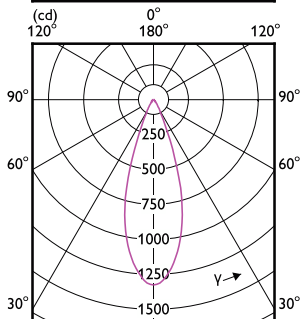

MASTER LED 聚光燈 LV