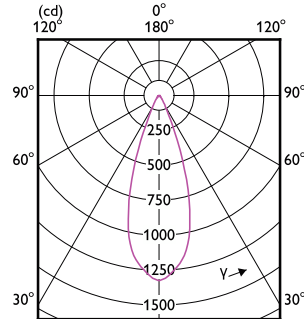

MASTER LED 聚光燈 LV