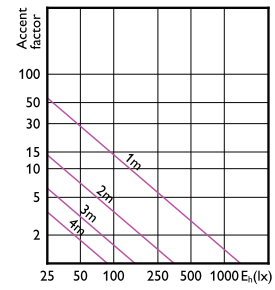

Accent Diagram - MASTER LED 6.5-50W 940
MR16 36D Dim