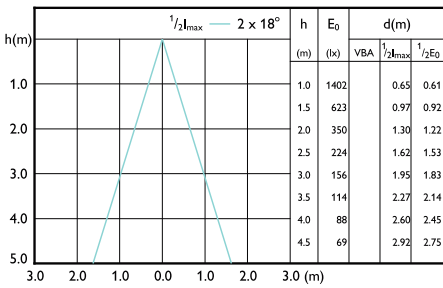

Beam Diagrams

Beam diagram - MASTER LED 6.5-50W 940
MR16 36D Dim