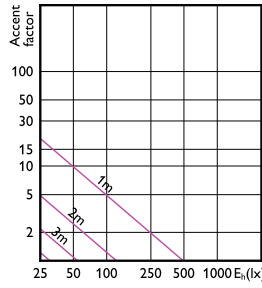

Accent Diagram - MASTER LED 6.5-50W 940
MR16 60D Dim