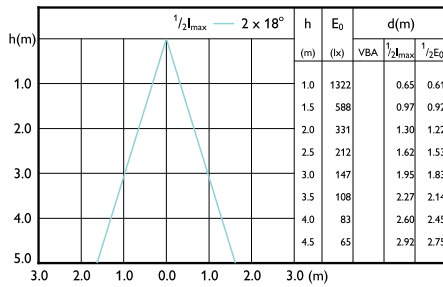

Beam diagram - MASTER LED 6.5-50W 927 MR16 36D Dim