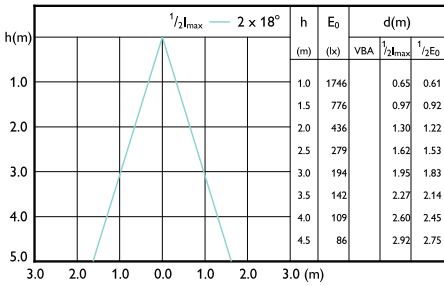

Beam Diagrams

Beam diagram - MASTER LED 6.5-50W 927 MR16 10D Dim

Beam diagram - MASTER LED 6.5-50W 927 MR16 24D Dim

Beam diagram - MASTER LED 6.5-50W 940 MR16 24D Dim

Beam diagram - MASTER LED 7.5-50W+ 827 MR16 36D Dim