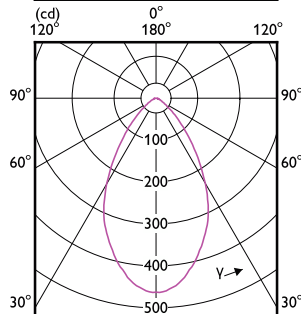

Order Code	Full Product Name	燈泡表層
929003072808	MASTER LED 7.5-50W+ 830 MR16 36D Dim	-
929003071608	MASTER LED 6.5-50W 927 MR16 10D Dim	-
929003071708	MASTER LED 6.5-50W 930 MR16 10D Dim	-
929001882308	MASTER LED 6.5-50W 930 MR16 36D ND	透明
929003075908	MASTER LED 6.5-50W 927 MR16 60D Dim	-
929003076008	MASTER LED 6.5-50W 930 MR16 60D Dim	-
929003076108	MASTER LED 6.5-50W 940 MR16 60D Dim	-

認證與應用

Order Code	Full Product Name	環境溫度範圍
929001882008	MASTER LED 6.5-50W 930 MR16 24D ND	-20 °C 至 +45 °C
929003071908	MASTER LED 6.5-50W 927 MR16 24D Dim	-20 至 +45 °C
929003072008	MASTER LED 6.5-50W 930 MR16 24D Dim	-20 至 +45 °C
929003072108	MASTER LED 6.5-50W 940 MR16 24D Dim	-20 至 +45 °C
929003072208	MASTER LED 6.5-50W 927 MR16 36D Dim	-20 至 +45 °C
929003072308	MASTER LED 6.5-50W 930 MR16 36D Dim	-20 至 +45 °C
929003072408	MASTER LED 6.5-50W 940 MR16 36D Dim	-20 至 +45 °C
929003072708	MASTER LED 7.5-50W+ 827 MR16 36D Dim	-20 至 +45 °C
929003072808	MASTER LED 7.5-50W+ 830 MR16 36D Dim	-20 至 +45 °C
929003071608	MASTER LED 6.5-50W 927 MR16 10D Dim	-20 至 +45 °C
929003071708	MASTER LED 6.5-50W 930 MR16 10D Dim	-20 至 +45 °C
929001882308	MASTER LED 6.5-50W 930 MR16 36D ND	-20 °C 至 +45 °C
929003075908	MASTER LED 6.5-50W 927 MR16 60D Dim	-20 至 +45 °C
929003076008	MASTER LED 6.5-50W 930 MR16 60D Dim	-20 至 +45 °C
929003076108	MASTER LED 6.5-50W 940 MR16 60D Dim	-20 至 +45 °C