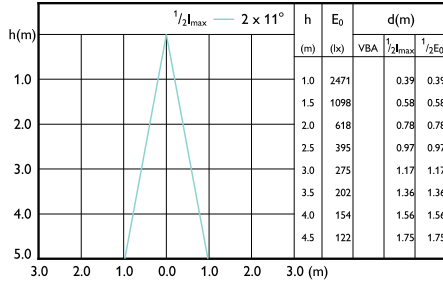

Beam diagram - MASTER LED 6.5-50W 927 MR16 24D Dim