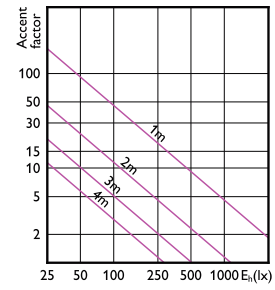

MASTER LED 聚光燈 LV

Accent Diagrams

Accent Diagram - MASTER LED 6.5-50W 930
MR16 24D Dim

Accent Diagram - MASTER LED 6.5-50W 930
MR16 36D Dim

Accent Diagram - MASTER LED 6.5-50W 930
MR16 10D Dim

Accent Diagram - MASTER LED 6.5-50W 927
MR16 24D Dim