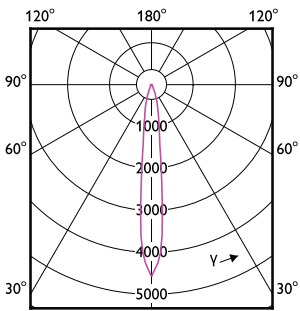

Order Code	Full Product Name	燈泡表層
929003072808	MASTER LED 7.5-50W+ 830 MR16 36D Dim	-
929003071608	MASTER LED 6.5-50W 927 MR16 10D Dim	-
929003071708	MASTER LED 6.5-50W 930 MR16 10D Dim	-
929001882308	MASTER LED 6.5-50W 930 MR16 36D ND	透明
929003075908	MASTER LED 6.5-50W 927 MR16 60D Dim	-
929003076008	MASTER LED 6.5-50W 930 MR16 60D Dim	-
929003076108	MASTER LED 6.5-50W 940 MR16 60D Dim	-

認證與應用

Order Code	Full Product Name	環境溫度範圍
929001882008	MASTER LED 6.5-50W 930 MR16 24D ND	-20 °C 至 +45 °C
929003071908	MASTER LED 6.5-50W 927 MR16 24D Dim	-20 至 +45 °C
929003072008	MASTER LED 6.5-50W 930 MR16 24D Dim	-20 至 +45 °C
929003072108	MASTER LED 6.5-50W 940 MR16 24D Dim	-20 至 +45 °C
929003072208	MASTER LED 6.5-50W 927 MR16 36D Dim	-20 至 +45 °C
929003072308	MASTER LED 6.5-50W 930 MR16 36D Dim	-20 至 +45 °C
929003072408	MASTER LED 6.5-50W 940 MR16 36D Dim	-20 至 +45 °C
929003072708	MASTER LED 7.5-50W+ 827 MR16 36D Dim	-20 至 +45 °C
929003072808	MASTER LED 7.5-50W+ 830 MR16 36D Dim	-20 至 +45 °C
929003071608	MASTER LED 6.5-50W 927 MR16 10D Dim	-20 至 +45 °C
929003071708	MASTER LED 6.5-50W 930 MR16 10D Dim	-20 至 +45 °C
929001882308	MASTER LED 6.5-50W 930 MR16 36D ND	-20 °C 至 +45 °C
929003075908	MASTER LED 6.5-50W 927 MR16 60D Dim	-20 至 +45 °C
929003076008	MASTER LED 6.5-50W 930 MR16 60D Dim	-20 至 +45 °C
929003076108	MASTER LED 6.5-50W 940 MR16 60D Dim	-20 至 +45 °C