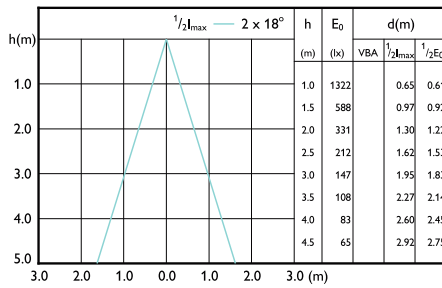

Beam diagram - MASTER LED 6.5-50W 930
MR16 36D Dim