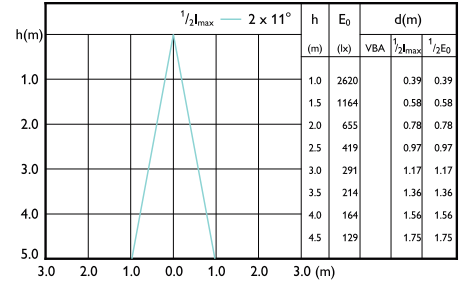

Beam diagram - MASTER LED 6.5-50W 940 MR16 24D Dim