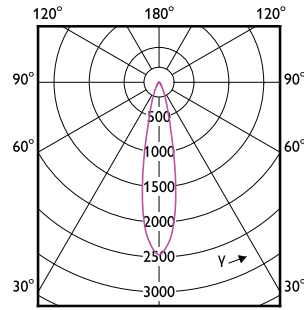

MASTER LED 聚光燈 LV