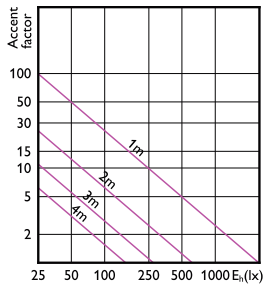

Accent Diagrams

Accent Diagram - MASTER LED 6.5-50W 930
MR16 24D Dim