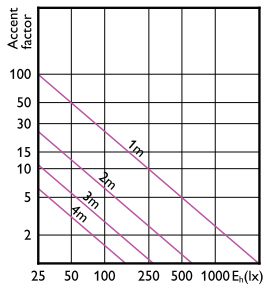

認證與應用

Order Code	Full Product Name	環境溫度範圍
929001882008	MASTER LED 6.5-50W 930 MR16 24D ND	-20 °C 至 +45 °C
929003071908	MASTER LED 6.5-50W 927 MR16 24D Dim	-20 至 +45 °C
929003072008	MASTER LED 6.5-50W 930 MR16 24D Dim	-20 至 +45 °C
929003072108	MASTER LED 6.5-50W 940 MR16 24D Dim	-20 至 +45 °C
929003072208	MASTER LED 6.5-50W 927 MR16 36D Dim	-20 至 +45 °C
929003072308	MASTER LED 6.5-50W 930 MR16 36D Dim	-20 至 +45 °C
929003072408	MASTER LED 6.5-50W 940 MR16 36D Dim	-20 至 +45 °C
929003072708	MASTER LED 7.5-50W+ 827 MR16 36D Dim	-20 至 +45 °C
929003072808	MASTER LED 7.5-50W+ 830 MR16 36D Dim	-20 至 +45 °C
929003071608	MASTER LED 6.5-50W 927 MR16 10D Dim	-20 至 +45 °C
929003071708	MASTER LED 6.5-50W 930 MR16 10D Dim	-20 至 +45 °C
929001882308	MASTER LED 6.5-50W 930 MR16 36D ND	-20 °C 至 +45 °C
929003075908	MASTER LED 6.5-50W 927 MR16 60D Dim	-20 至 +45 °C
929003076008	MASTER LED 6.5-50W 930 MR16 60D Dim	-20 至 +45 °C
929003076108	MASTER LED 6.5-50W 940 MR16 60D Dim	-20 至 +45 °C

MASTER LED 聚光燈 LV

Accent Diagrams

Accent Diagram - MASTER LED 6.5-50W 930
MR16 24D Dim

Accent Diagram - MASTER LED 6.5-50W 930
MR16 36D Dim

Accent Diagram - MASTER LED 6.5-50W 930
MR16 10D Dim

Accent Diagram - MASTER LED 6.5-50W 927
MR16 24D Dim