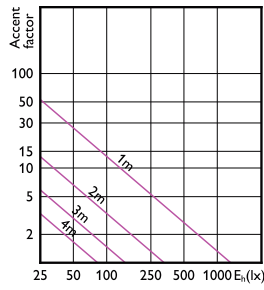

Accent Diagram - MASTER LED 6.5-50W 930
MR16 36D Dim