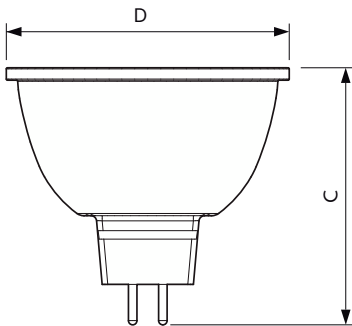

MASTER LED 聚光燈 LV

Versions

7-50W GU5-3 MR16

50W GU5-3 MR16

LEDspots GMGC 1 MR16 GU5,3 1

二维绘图

Product	D	C
MASTER LED 6.5-50W 927 MR16 10D Dim	50 mm	46.5 mm
MASTER LED 6.5-50W 927 MR16 24D Dim	50 mm	
MASTER LED 6.5-50W 927 MR16 36D Dim	50 mm	
MASTER LED 6.5-50W 927 MR16 60D Dim	50 mm	46.5 mm
MASTER LED 6.5-50W 930 MR16 10D Dim	50 mm	46.5 mm
MASTER LED 6.5-50W 930 MR16 24D Dim	50 mm	46.5 mm
MASTER LED 6.5-50W 930 MR16 24D ND	50.5 mm	46.5 mm
MASTER LED 6.5-50W 930 MR16 36D Dim	50 mm	46.5 mm
MASTER LED 6.5-50W 930 MR16 36D ND	50.5 mm	46.5 mm
MASTER LED 6.5-50W 930 MR16 60D Dim	50 mm	46.5 mm
MASTER LED 6.5-50W 940 MR16 24D Dim	50 mm	46.5 mm
MASTER LED 6.5-50W 940 MR16 36D Dim	50 mm	46.5 mm
MASTER LED 6.5-50W 940 MR16 60D Dim	50 mm	46.5 mm
MASTER LED 7.5-50W+ 827 MR16 36D Dim	50 mm	46.5 mm
MASTER LED 7.5-50W+ 830 MR16 36D Dim	50 mm	46.5 mm