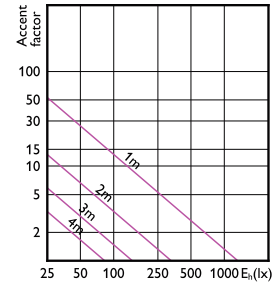

Accent Diagram - MASTER LED 6.5-50W 927
MR16 36D Dim

MASTER LED 聚光燈 LV

Accent Diagrams

Accent Diagram - MASTER LED 6.5-50W 927
MR16 60D Dim

Accent Diagram - MASTER LED 6.5-50W 940
MR16 60D Dim

Accent Diagram - MASTER LED 6.5-50W 930
MR16 36D ND