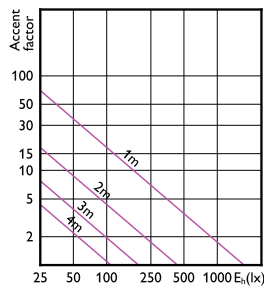

Accent Diagram - MASTER LED 7.5-50W+ 827
MR16 36D Dim