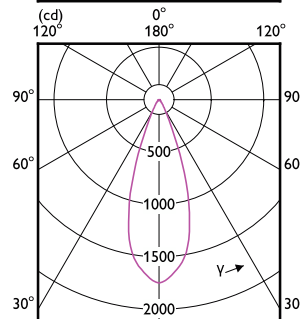

MASTER LED 聚光燈 LV