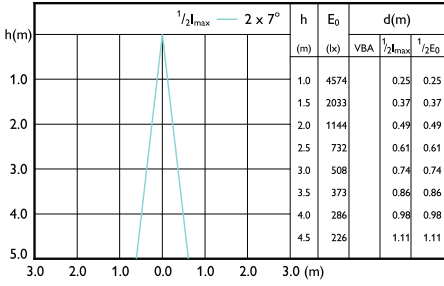

Beam Diagrams

Beam diagram - MASTER LED 6.5-50W 927 MR16 10D Dim