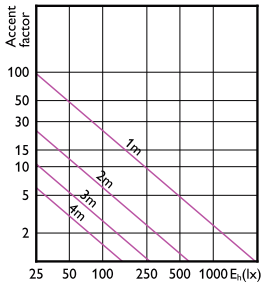

Accent Diagram - MASTER LED 6.5-50W 927
MR16 10D Dim

Accent Diagram - MASTER LED 6.5-50W 940
MR16 36D Dim

Accent Diagram - MASTER LED 6.5-50W 940
MR16 24D Dim

Accent Diagram - MASTER LED 7.5-50W+ 827
MR16 36D Dim

Accent Diagram - MASTER LED 6.5-50W 927
MR16 36D Dim

MASTER LED 聚光燈 LV

Accent Diagrams

Accent Diagram - MASTER LED 6.5-50W 927
MR16 60D Dim

Accent Diagram - MASTER LED 6.5-50W 940
MR16 60D Dim

Accent Diagram - MASTER LED 6.5-50W 930
MR16 36D ND

Accent Diagram - MASTER LED 6.5-50W 930
MR16 24D ND

Beam Diagrams

Beam diagram - MASTER LED 6.5-50W 940
MR16 36D Dim

Beam diagram - MASTER LED 6.5-50W 930
MR16 36D Dim

Beam diagram - MASTER LED 6.5-50W 927
MR16 60D Dim