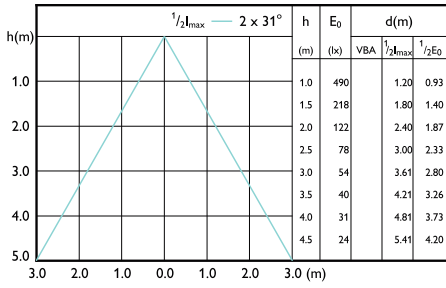

MASTER LED 聚光燈 LV

Beam Diagrams

Beam diagram - MASTER LED 6.5-50W 940
MR16 60D Dim