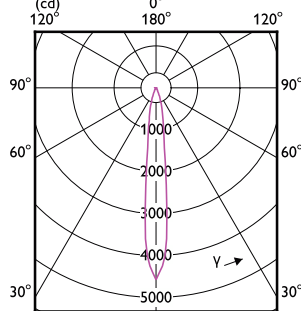

Order Code	Full Product Name	燈泡表層
929003072808	MASTER LED 7.5-50W+ 830 MR16 36D Dim	-
929003071608	MASTER LED 6.5-50W 927 MR16 10D Dim	-
929003071708	MASTER LED 6.5-50W 930 MR16 10D Dim	-
929001882308	MASTER LED 6.5-50W 930 MR16 36D ND	透明
929003075908	MASTER LED 6.5-50W 927 MR16 60D Dim	-
929003076008	MASTER LED 6.5-50W 930 MR16 60D Dim	-
929003076108	MASTER LED 6.5-50W 940 MR16 60D Dim	-

認證與應用

Order Code	Full Product Name	環境溫度範圍
929001882008	MASTER LED 6.5-50W 930 MR16 24D ND	-20 °C 至 +45 °C
929003071908	MASTER LED 6.5-50W 927 MR16 24D Dim	-20 至 +45 °C
929003072008	MASTER LED 6.5-50W 930 MR16 24D Dim	-20 至 +45 °C
929003072108	MASTER LED 6.5-50W 940 MR16 24D Dim	-20 至 +45 °C
929003072208	MASTER LED 6.5-50W 927 MR16 36D Dim	-20 至 +45 °C
929003072308	MASTER LED 6.5-50W 930 MR16 36D Dim	-20 至 +45 °C
929003072408	MASTER LED 6.5-50W 940 MR16 36D Dim	-20 至 +45 °C
929003072708	MASTER LED 7.5-50W+ 827 MR16 36D Dim	-20 至 +45 °C
929003072808	MASTER LED 7.5-50W+ 830 MR16 36D Dim	-20 至 +45 °C
929003071608	MASTER LED 6.5-50W 927 MR16 10D Dim	-20 至 +45 °C
929003071708	MASTER LED 6.5-50W 930 MR16 10D Dim	-20 至 +45 °C
929001882308	MASTER LED 6.5-50W 930 MR16 36D ND	-20 °C 至 +45 °C
929003075908	MASTER LED 6.5-50W 927 MR16 60D Dim	-20 至 +45 °C
929003076008	MASTER LED 6.5-50W 930 MR16 60D Dim	-20 至 +45 °C
929003076108	MASTER LED 6.5-50W 940 MR16 60D Dim	-20 至 +45 °C