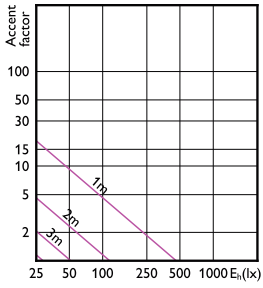

MASTER LED 聚光燈 LV

Accent Diagrams

Accent Diagram - MASTER LED 6.5-50W 927
MR16 60D Dim