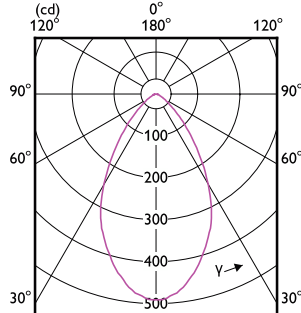

Order Code	Full Product Name	燈泡表層
929003072808	MASTER LED 7.5-50W+ 830 MR16 36D Dim	-
929003071608	MASTER LED 6.5-50W 927 MR16 10D Dim	-
929003071708	MASTER LED 6.5-50W 930 MR16 10D Dim	-
929001882308	MASTER LED 6.5-50W 930 MR16 36D ND	透明
929003075908	MASTER LED 6.5-50W 927 MR16 60D Dim	-
929003076008	MASTER LED 6.5-50W 930 MR16 60D Dim	-
929003076108	MASTER LED 6.5-50W 940 MR16 60D Dim	-

認證與應用

Order Code	Full Product Name	環境溫度範圍
929001882008	MASTER LED 6.5-50W 930 MR16 24D ND	-20 °C 至 +45 °C
929003071908	MASTER LED 6.5-50W 927 MR16 24D Dim	-20 至 +45 °C
929003072008	MASTER LED 6.5-50W 930 MR16 24D Dim	-20 至 +45 °C
929003072108	MASTER LED 6.5-50W 940 MR16 24D Dim	-20 至 +45 °C
929003072208	MASTER LED 6.5-50W 927 MR16 36D Dim	-20 至 +45 °C
929003072308	MASTER LED 6.5-50W 930 MR16 36D Dim	-20 至 +45 °C
929003072408	MASTER LED 6.5-50W 940 MR16 36D Dim	-20 至 +45 °C
929003072708	MASTER LED 7.5-50W+ 827 MR16 36D Dim	-20 至 +45 °C
929003072808	MASTER LED 7.5-50W+ 830 MR16 36D Dim	-20 至 +45 °C
929003071608	MASTER LED 6.5-50W 927 MR16 10D Dim	-20 至 +45 °C
929003071708	MASTER LED 6.5-50W 930 MR16 10D Dim	-20 至 +45 °C
929001882308	MASTER LED 6.5-50W 930 MR16 36D ND	-20 °C 至 +45 °C
929003075908	MASTER LED 6.5-50W 927 MR16 60D Dim	-20 至 +45 °C
929003076008	MASTER LED 6.5-50W 930 MR16 60D Dim	-20 至 +45 °C
929003076108	MASTER LED 6.5-50W 940 MR16 60D Dim	-20 至 +45 °C