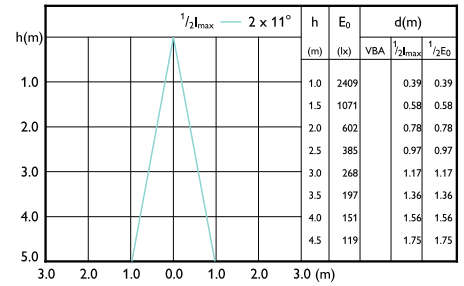

Beam diagram - MASTER LED 6.5-50W 930 MR16 24D ND