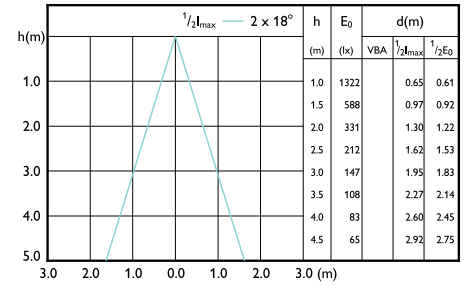

Beam diagram - MASTER LED 6.5-50W 927 MR16 36D Dim