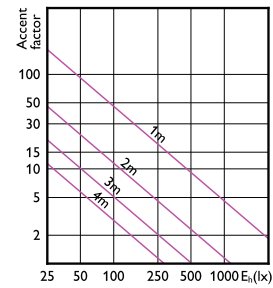

Accent Diagram - MASTER LED 6.5-50W 927
MR16 10D Dim