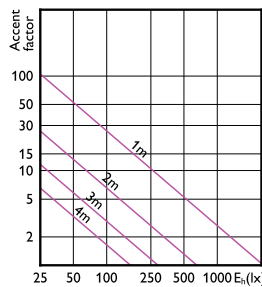

Accent Diagram - MASTER LED 6.5-50W 940
MR16 24D Dim