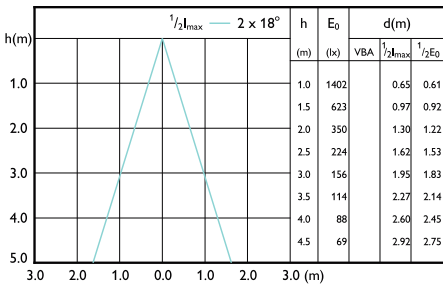

Beam Diagrams

Beam diagram - MASTER LED 6.5-50W 940
MR16 36D Dim