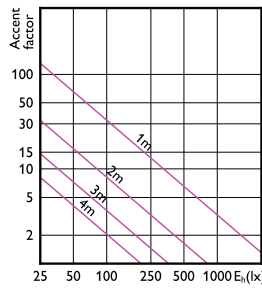

## Accent Diagrams

Accent Diagram - MASTER LED 6.5-50W 930  
MR16 24D Dim

Accent Diagram - MASTER LED 6.5-50W 930  
MR16 36D Dim

Accent Diagram - MASTER LED 6.5-50W 930  
MR16 10D Dim

Accent Diagram - MASTER LED 6.5-50W 927  
MR16 24D Dim