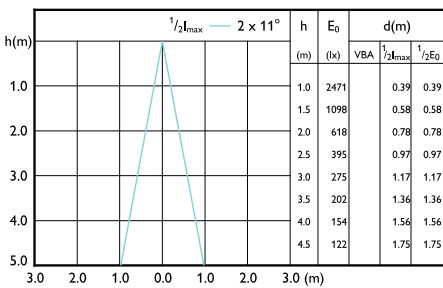

## Beam Diagrams

Beam diagram - MASTER LED 6.5-50W 940  
MR16 36D Dim

Beam diagram - MASTER LED 6.5-50W 930  
MR16 36D Dim

Beam diagram - MASTER LED 6.5-50W 927  
MR16 10D Dim

Beam diagram - MASTER LED 6.5-50W 927  
MR16 24D Dim