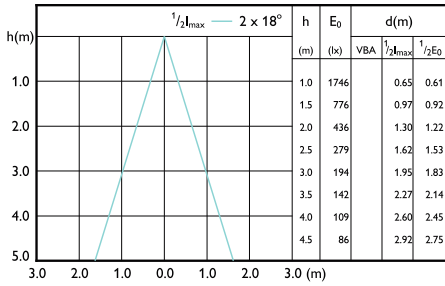

MASTER LED spot LV

Beam Diagrams

Beam diagram - MASTER LED 7.5-50W+ 827 MR16 36D Dim