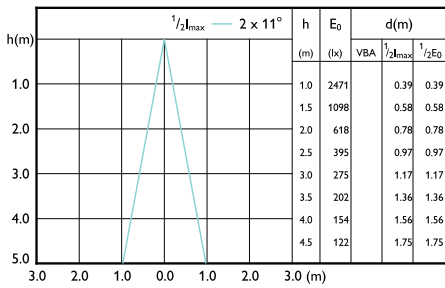

## Beam Diagrams

Beam diagram - MASTER LED 7.5-50W+ 827 MR16 36D Dim

Beam diagram - MASTER LED 6.5-50W 930 MR16 10D Dim

Beam diagram - MASTER LED 6.5-50W 927 MR16 36D Dim

Beam diagram - MASTER LED 6.5-50W 930 MR16 24D Dim