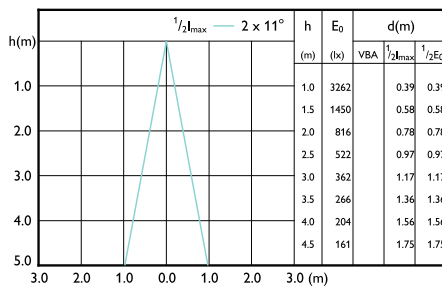

## Beam Diagrams

Beam diagram - MASTER LED 6.5-50W 940  
MR16 36D Dim

Beam diagram - MASTER LED 6.5-50W 930  
MR16 36D Dim

Beam diagram - MASTER LED 6.5-50W 927  
MR16 10D Dim

Beam diagram - MASTER LED 6.5-50W 927  
MR16 24D Dim