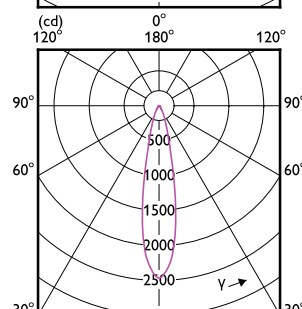

MASTER LED spot LV

Suhu

Order Code	Full Product Name	T-Case Maksimum (Nom)
929003071908	MASTER LED 6.5-50W 927 MR16 24D Dim	90 °C
929003072008	MASTER LED 6.5-50W 930 MR16 24D Dim	90 °C
929003072108	MASTER LED 6.5-50W 940 MR16 24D Dim	90 °C
929003072208	MASTER LED 6.5-50W 927 MR16 36D Dim	90 °C
929003072308	MASTER LED 6.5-50W 930 MR16 36D Dim	90 °C
929003072408	MASTER LED 6.5-50W 940 MR16 36D Dim	90 °C
929003072510	MASTER LED 7.5-50W+ 827 MR16 24D Dim CN	93 °C
929003072708	MASTER LED 7.5-50W+ 827 MR16 36D Dim	93 °C
929003072808	MASTER LED 7.5-50W+ 830 MR16 36D Dim	93 °C
929003071608	MASTER LED 6.5-50W 927 MR16 10D Dim	90 °C
929003071708	MASTER LED 6.5-50W 930 MR16 10D Dim	90 °C

(cd) 0°