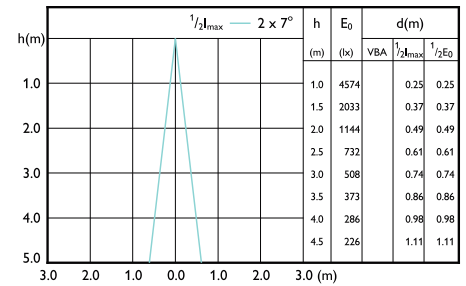

Beam diagram - MASTER LED 6.5-50W 927
MR16 10D Dim