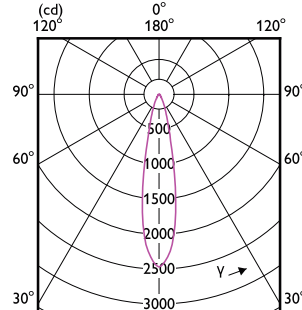

MASTER LED spot LV

Suhu

Order Code	Full Product Name	T-Case Maksimum (Nom)
929003071908	MASTER LED 6.5-50W 927 MR16 24D Dim	90 °C
929003072008	MASTER LED 6.5-50W 930 MR16 24D Dim	90 °C
929003072108	MASTER LED 6.5-50W 940 MR16 24D Dim	90 °C
929003072208	MASTER LED 6.5-50W 927 MR16 36D Dim	90 °C
929003072308	MASTER LED 6.5-50W 930 MR16 36D Dim	90 °C
929003072408	MASTER LED 6.5-50W 940 MR16 36D Dim	90 °C
929003072510	MASTER LED 7.5-50W+ 827 MR16 24D Dim CN	93 °C
929003072708	MASTER LED 7.5-50W+ 827 MR16 36D Dim	93 °C
929003072808	MASTER LED 7.5-50W+ 830 MR16 36D Dim	93 °C
929003071608	MASTER LED 6.5-50W 927 MR16 10D Dim	90 °C
929003071708	MASTER LED 6.5-50W 930 MR16 10D Dim	90 °C

(cd) 0°