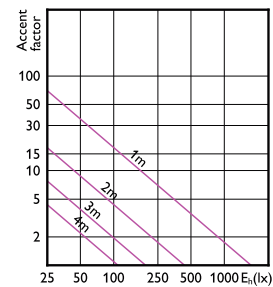

Accent Diagram - MASTER LED 7.5-50W+ 827  
MR16 24D Dim CN

Accent Diagram - MASTER LED 6.5-50W 927  
MR16 10D Dim

Accent Diagram - MASTER LED 6.5-50W 940  
MR16 36D Dim

Accent Diagram - MASTER LED 6.5-50W 940  
MR16 24D Dim