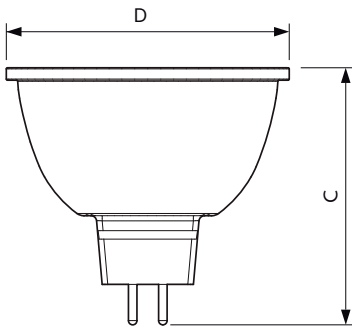

## Dimensional drawing

Product	D	C
MASTER LED 6.5-50W 927 MR16 10D Dim	50 mm	46,5 mm
MASTER LED 6.5-50W 927 MR16 24D Dim	50 mm	46,5 mm
MASTER LED 6.5-50W 927 MR16 36D Dim	50 mm	46,5 mm
MASTER LED 6.5-50W 930 MR16 10D Dim	50 mm	46,5 mm
MASTER LED 6.5-50W 930 MR16 24D Dim	50 mm	46,5 mm
MASTER LED 6.5-50W 930 MR16 36D Dim	50 mm	46,5 mm
MASTER LED 6.5-50W 940 MR16 24D Dim	50 mm	46,5 mm
MASTER LED 6.5-50W 940 MR16 36D Dim	50 mm	46,5 mm
MASTER LED 7.5-50W+ 827 MR16 24D Dim CN	50 mm	46,5 mm
MASTER LED 7.5-50W+ 827 MR16 36D Dim	50 mm	46,5 mm
MASTER LED 7.5-50W+ 830 MR16 36D Dim	50 mm	46,5 mm