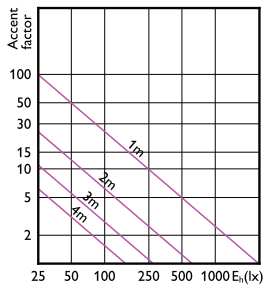

## Accent Diagrams

Accent Diagram - MASTER LED 6.5-50W 930  
MR16 24D Dim

Accent Diagram - MASTER LED 6.5-50W 930  
MR16 36D Dim

Accent Diagram - MASTER LED 6.5-50W 930  
MR16 10D Dim

Accent Diagram - MASTER LED 6.5-50W 927  
MR16 24D Dim