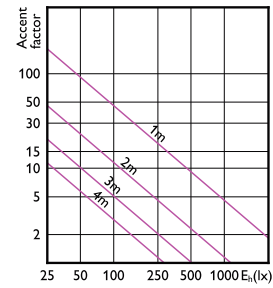

Accent Diagram - MASTER LED 6.5-50W 930
MR16 10D Dim