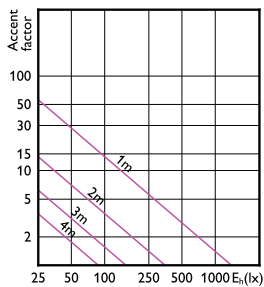

Accent Diagram - MASTER LED 6.5-50W 940
MR16 36D Dim