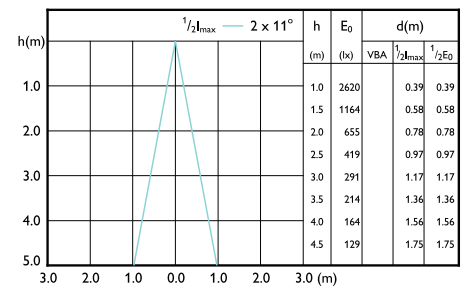

Beam diagram - MASTER LED 6.5-50W 940
MR16 24D Dim