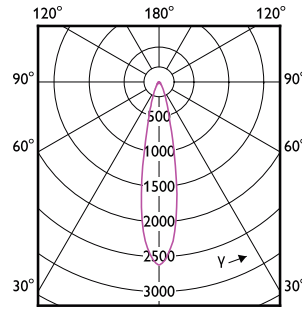

MASTER LED spot LV

Suhu

Order Code	Full Product Name	T-Case Maksimum (Nom)
929003071908	MASTER LED 6.5-50W 927 MR16 24D Dim	90 °C
929003072008	MASTER LED 6.5-50W 930 MR16 24D Dim	90 °C
929003072108	MASTER LED 6.5-50W 940 MR16 24D Dim	90 °C
929003072208	MASTER LED 6.5-50W 927 MR16 36D Dim	90 °C
929003072308	MASTER LED 6.5-50W 930 MR16 36D Dim	90 °C
929003072408	MASTER LED 6.5-50W 940 MR16 36D Dim	90 °C
929003072510	MASTER LED 7.5-50W+ 827 MR16 24D Dim CN	93 °C
929003072708	MASTER LED 7.5-50W+ 827 MR16 36D Dim	93 °C
929003072808	MASTER LED 7.5-50W+ 830 MR16 36D Dim	93 °C
929003071608	MASTER LED 6.5-50W 927 MR16 10D Dim	90 °C
929003071708	MASTER LED 6.5-50W 930 MR16 10D Dim	90 °C

(cd) 0°