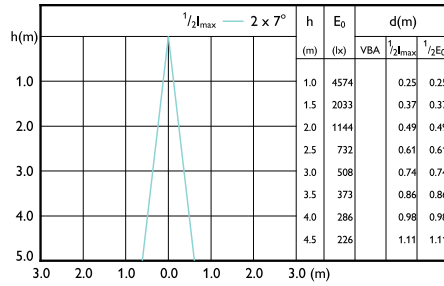

Beam diagram - MASTER LED 6.5-50W 930 MR16 10D Dim