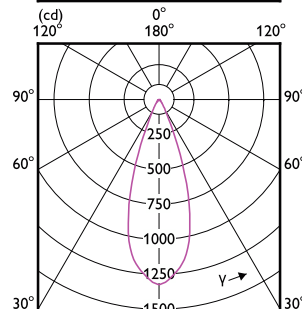

MASTER LED spot LV

Suhu

Order Code	Full Product Name	T-Case Maksimum (Nom)
929003071908	MASTER LED 6.5-50W 927 MR16 24D Dim	90 °C
929003072008	MASTER LED 6.5-50W 930 MR16 24D Dim	90 °C
929003072108	MASTER LED 6.5-50W 940 MR16 24D Dim	90 °C
929003072208	MASTER LED 6.5-50W 927 MR16 36D Dim	90 °C
929003072308	MASTER LED 6.5-50W 930 MR16 36D Dim	90 °C
929003072408	MASTER LED 6.5-50W 940 MR16 36D Dim	90 °C
929003072510	MASTER LED 7.5-50W+ 827 MR16 24D Dim CN	93 °C
929003072708	MASTER LED 7.5-50W+ 827 MR16 36D Dim	93 °C
929003072808	MASTER LED 7.5-50W+ 830 MR16 36D Dim	93 °C
929003071608	MASTER LED 6.5-50W 927 MR16 10D Dim	90 °C
929003071708	MASTER LED 6.5-50W 930 MR16 10D Dim	90 °C

(cd) 0°