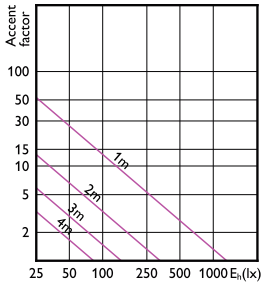

MASTER LED spot LV

Accent Diagrams

Accent Diagram - MASTER LED 6.5-50W 927
MR16 36D Dim