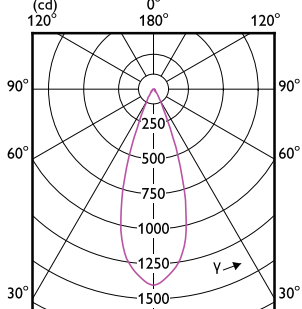

MASTER LED spot LV

Suhu

Order Code	Full Product Name	T-Case Maksimum (Nom)
929003071908	MASTER LED 6.5-50W 927 MR16 24D Dim	90 °C
929003072008	MASTER LED 6.5-50W 930 MR16 24D Dim	90 °C
929003072108	MASTER LED 6.5-50W 940 MR16 24D Dim	90 °C
929003072208	MASTER LED 6.5-50W 927 MR16 36D Dim	90 °C
929003072308	MASTER LED 6.5-50W 930 MR16 36D Dim	90 °C
929003072408	MASTER LED 6.5-50W 940 MR16 36D Dim	90 °C
929003072510	MASTER LED 7.5-50W+ 827 MR16 24D Dim CN	93 °C
929003072708	MASTER LED 7.5-50W+ 827 MR16 36D Dim	93 °C
929003072808	MASTER LED 7.5-50W+ 830 MR16 36D Dim	93 °C
929003071608	MASTER LED 6.5-50W 927 MR16 10D Dim	90 °C
929003071708	MASTER LED 6.5-50W 930 MR16 10D Dim	90 °C

(cd) 0°