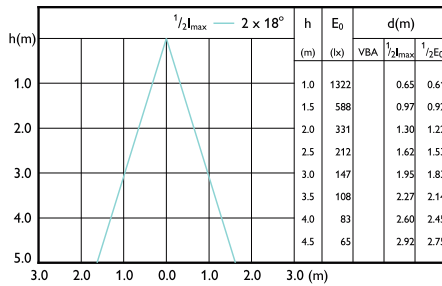

Beam diagram - MASTER LED 6.5-50W 930
MR16 36D Dim