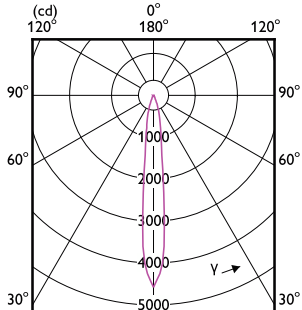

MASTER LED spot LV

Suhu

Order Code	Full Product Name	T-Case Maksimum (Nom)
929003071908	MASTER LED 6.5-50W 927 MR16 24D Dim	90 °C
929003072008	MASTER LED 6.5-50W 930 MR16 24D Dim	90 °C
929003072108	MASTER LED 6.5-50W 940 MR16 24D Dim	90 °C
929003072208	MASTER LED 6.5-50W 927 MR16 36D Dim	90 °C
929003072308	MASTER LED 6.5-50W 930 MR16 36D Dim	90 °C
929003072408	MASTER LED 6.5-50W 940 MR16 36D Dim	90 °C
929003072510	MASTER LED 7.5-50W+ 827 MR16 24D Dim CN	93 °C
929003072708	MASTER LED 7.5-50W+ 827 MR16 36D Dim	93 °C
929003072808	MASTER LED 7.5-50W+ 830 MR16 36D Dim	93 °C
929003071608	MASTER LED 6.5-50W 927 MR16 10D Dim	90 °C
929003071708	MASTER LED 6.5-50W 930 MR16 10D Dim	90 °C

(cd) 0°