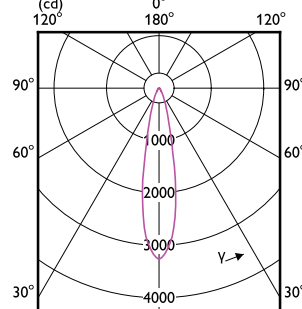

MASTER LED spot LV

Suhu

Order Code	Full Product Name	T-Case Maksimum (Nom)
929003071908	MASTER LED 6.5-50W 927 MR16 24D Dim	90 °C
929003072008	MASTER LED 6.5-50W 930 MR16 24D Dim	90 °C
929003072108	MASTER LED 6.5-50W 940 MR16 24D Dim	90 °C
929003072208	MASTER LED 6.5-50W 927 MR16 36D Dim	90 °C
929003072308	MASTER LED 6.5-50W 930 MR16 36D Dim	90 °C
929003072408	MASTER LED 6.5-50W 940 MR16 36D Dim	90 °C
929003072510	MASTER LED 7.5-50W+ 827 MR16 24D Dim CN	93 °C
929003072708	MASTER LED 7.5-50W+ 827 MR16 36D Dim	93 °C
929003072808	MASTER LED 7.5-50W+ 830 MR16 36D Dim	93 °C
929003071608	MASTER LED 6.5-50W 927 MR16 10D Dim	90 °C
929003071708	MASTER LED 6.5-50W 930 MR16 10D Dim	90 °C

(cd) 0°