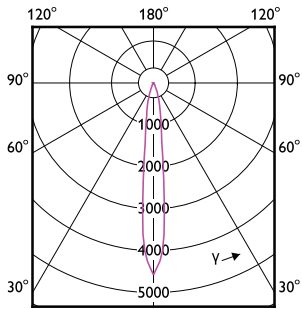

MASTER LED spot LV

Suhu

Order Code	Full Product Name	T-Case Maksimum (Nom)
929003071908	MASTER LED 6.5-50W 927 MR16 24D Dim	90 °C
929003072008	MASTER LED 6.5-50W 930 MR16 24D Dim	90 °C
929003072108	MASTER LED 6.5-50W 940 MR16 24D Dim	90 °C
929003072208	MASTER LED 6.5-50W 927 MR16 36D Dim	90 °C
929003072308	MASTER LED 6.5-50W 930 MR16 36D Dim	90 °C
929003072408	MASTER LED 6.5-50W 940 MR16 36D Dim	90 °C
929003072510	MASTER LED 7.5-50W+ 827 MR16 24D Dim CN	93 °C
929003072708	MASTER LED 7.5-50W+ 827 MR16 36D Dim	93 °C
929003072808	MASTER LED 7.5-50W+ 830 MR16 36D Dim	93 °C
929003071608	MASTER LED 6.5-50W 927 MR16 10D Dim	90 °C
929003071708	MASTER LED 6.5-50W 930 MR16 10D Dim	90 °C

(cd) 0°