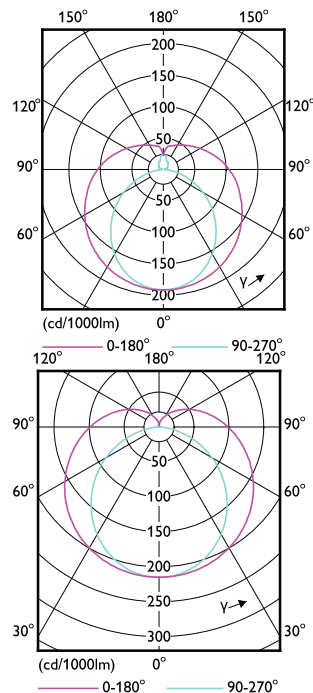

Aprobación y aplicación

Order Code	Full Product Name	Rango de temperatura ambiente	Consumo energético kWh/1000 h
929002474802	MAS LEDtube 1500mm UO 36W 830 T5	-20 °C a 45 °C	36 kWh
929002474902	MAS LEDtube 1500mm UO 36W 840 T5	-20 °C a 45 °C	36 kWh
929002475002	MAS LEDtube 1500mm UO 36W 865 T5	-20 °C a 45 °C	36 kWh
929001908502	MAS LEDtube 1200mm HO 26W 830 T5	-20 a +45 °C	26 kWh
929001908602	MAS LEDtube 1200mm HO 26W 840 T5	-20 a +45 °C	26 kWh
929001908702	MAS LEDtube 1200mm HO 26W 865 T5	-20 a +45 °C	26 kWh
929001908802	MAS LEDtube 1500mm HO 26W 830 T5	-20 a +45 °C	26 kWh
929001908902	MAS LEDtube 1500mm HO 26W 840 T5	-20 a +45 °C	26 kWh
929001909002	MAS LEDtube 1500mm HO 26W 865 T5	-20 a +45 °C	26 kWh
929002421202	MAS LEDtube 1500mm HE 20W 830 T5 EU	-20 a +45 °C	20 kWh
929002421302	MAS LEDtube 1500mm HE 20W 840 T5 EU	-20 a +45 °C	20 kWh
929002421402	MAS LEDtube 1500mm HE 20W 865 T5 EU	-20 a +45 °C	20 kWh
929003044402	MAS LEDtube 1200mm HE 16.5W 830 T5 EU	-20 a +45 °C	17 kWh
929003044502	MAS LEDtube 1200mm HE 16.5W 840 T5 EU	-20 a +45 °C	17 kWh

Order Code	Full Product Name	Rango de temperatura ambiente	Consumo energético kWh/1000 h
929003044602	MAS LEDtube 1200mm HE 16.5W 865 T5 EU	-20 a +45 °C	17 kWh