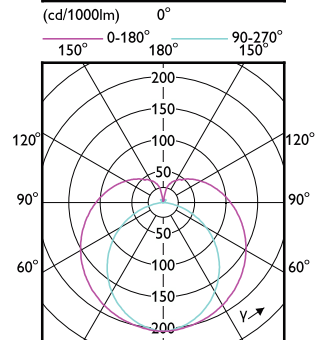

MASTER LED tube Mains T5

Order Code	Full Product Name	Ambient temperature range	Energy Consumption kWh/1000 h
929002420808	MAS LEDtube 600mm HE 8W 865 T5	-20 °C to 45 °C	8 kWh
929002420908	MAS LEDtube 1200mm HE 16.5W 830 T5	-20 °C to 45 °C	17 kWh
929002421008	MAS LEDtube 1200mm HE 16.5W 840 T5	-20 °C to 45 °C	17 kWh
929002421108	MAS LEDtube 1200mm HE 16.5W 865 T5	-20 °C to 45 °C	17 kWh
929002421202	MAS LEDtube 1500mm HE 20W 830 T5 EU	-20 to +45 °C	20 kWh
929002421302	MAS LEDtube 1500mm HE 20W 840 T5 EU	-20 to +45 °C	20 kWh
929002421402	MAS LEDtube 1500mm HE 20W 865 T5 EU	-20 to +45 °C	20 kWh
929003044402	MAS LEDtube 1200mm HE 16.5W 830 T5 EU	-20 to +45 °C	17 kWh
929003044502	MAS LEDtube 1200mm HE 16.5W 840 T5 EU	-20 to +45 °C	17 kWh
929003044602	MAS LEDtube 1200mm HE 16.5W 865 T5 EU	-20 to +45 °C	17 kWh
929003734002	MAS LEDtube 900mm HE 11.5W 830 T5 EU	-20 to +45 °C	12 kWh
929003734102	MAS LEDtube 900mm HE 11.5W 840 T5 EU	-20 to +45 °C	12 kWh
929003734302	MAS LEDtube 600mm HO 10.5W 830 T5	-20 to +45 °C	11 kWh
929003734402	MAS LEDtube 600mm HO 10.5W 840 T5	-20 to +45 °C	11 kWh
929003734502	MAS LEDtube 600mm HO 10.5W 865 T5	-20 to +45 °C	11 kWh
929003734602	MAS LEDtube 900mm HO 18.5W 830 T5	-20 to +45 °C	19 kWh
929003795402	MAS LEDtube 600mm HE 7W 830 T5 EU	-20 to +45 °C	7 kWh
929003795502	MAS LEDtube 600mm HE 7W 840 T5 EU	-20 to +45 °C	7 kWh
929003795602	MAS LEDtube 600mm HE 7W 865 T5 EU	-20 to +45 °C	7 kWh