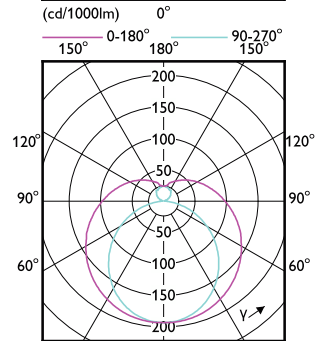

MASTER LED tube Mains T5

Order Code	Full Product Name	Ambient temperature range	Energy Consumption kWh/1000 h
929002420808	MAS LEDtube 600mm HE 8W 865 T5	-20 °C to 45 °C	8 kWh
929002420908	MAS LEDtube 1200mm HE 16.5W 830 T5	-20 °C to 45 °C	17 kWh
929002421008	MAS LEDtube 1200mm HE 16.5W 840 T5	-20 °C to 45 °C	17 kWh
929002421108	MAS LEDtube 1200mm HE 16.5W 865 T5	-20 °C to 45 °C	17 kWh
929002421202	MAS LEDtube 1500mm HE 20W 830 T5 EU	-20 to +45 °C	20 kWh
929002421302	MAS LEDtube 1500mm HE 20W 840 T5 EU	-20 to +45 °C	20 kWh
929002421402	MAS LEDtube 1500mm HE 20W 865 T5 EU	-20 to +45 °C	20 kWh
929003044402	MAS LEDtube 1200mm HE 16.5W 830 T5 EU	-20 to +45 °C	17 kWh
929003044502	MAS LEDtube 1200mm HE 16.5W 840 T5 EU	-20 to +45 °C	17 kWh
929003044602	MAS LEDtube 1200mm HE 16.5W 865 T5 EU	-20 to +45 °C	17 kWh
929003734002	MAS LEDtube 900mm HE 11.5W 830 T5 EU	-20 to +45 °C	12 kWh
929003734102	MAS LEDtube 900mm HE 11.5W 840 T5 EU	-20 to +45 °C	12 kWh
929003734302	MAS LEDtube 600mm HO 10.5W 830 T5	-20 to +45 °C	11 kWh
929003734402	MAS LEDtube 600mm HO 10.5W 840 T5	-20 to +45 °C	11 kWh
929003734502	MAS LEDtube 600mm HO 10.5W 865 T5	-20 to +45 °C	11 kWh
929003734602	MAS LEDtube 900mm HO 18.5W 830 T5	-20 to +45 °C	19 kWh
929003795402	MAS LEDtube 600mm HE 7W 830 T5 EU	-20 to +45 °C	7 kWh
929003795502	MAS LEDtube 600mm HE 7W 840 T5 EU	-20 to +45 °C	7 kWh
929003795602	MAS LEDtube 600mm HE 7W 865 T5 EU	-20 to +45 °C	7 kWh