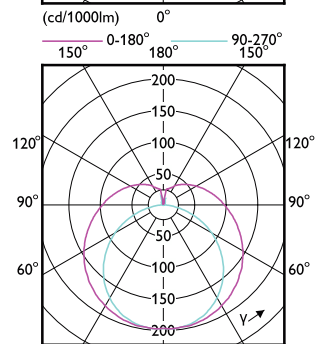

MASTER LED tube Mains T5

Order Code	Full Product Name	Ambient temperature range	Energy Consumption kWh/1000 h
929002420808	MAS LEDtube 600mm HE 8W 865 T5	-20 °C to 45 °C	8 kWh
929002420908	MAS LEDtube 1200mm HE 16.5W 830 T5	-20 °C to 45 °C	17 kWh
929002421008	MAS LEDtube 1200mm HE 16.5W 840 T5	-20 °C to 45 °C	17 kWh
929002421108	MAS LEDtube 1200mm HE 16.5W 865 T5	-20 °C to 45 °C	17 kWh
929002421202	MAS LEDtube 1500mm HE 20W 830 T5 EU	-20 to +45 °C	20 kWh
929002421302	MAS LEDtube 1500mm HE 20W 840 T5 EU	-20 to +45 °C	20 kWh
929002421402	MAS LEDtube 1500mm HE 20W 865 T5 EU	-20 to +45 °C	20 kWh
929003044402	MAS LEDtube 1200mm HE 16.5W 830 T5 EU	-20 to +45 °C	17 kWh
929003044502	MAS LEDtube 1200mm HE 16.5W 840 T5 EU	-20 to +45 °C	17 kWh
929003044602	MAS LEDtube 1200mm HE 16.5W 865 T5 EU	-20 to +45 °C	17 kWh
929003734002	MAS LEDtube 900mm HE 11.5W 830 T5 EU	-20 to +45 °C	12 kWh
929003734102	MAS LEDtube 900mm HE 11.5W 840 T5 EU	-20 to +45 °C	12 kWh
929003734302	MAS LEDtube 600mm HO 10.5W 830 T5	-20 to +45 °C	11 kWh
929003734402	MAS LEDtube 600mm HO 10.5W 840 T5	-20 to +45 °C	11 kWh
929003734502	MAS LEDtube 600mm HO 10.5W 865 T5	-20 to +45 °C	11 kWh
929003734602	MAS LEDtube 900mm HO 18.5W 830 T5	-20 to +45 °C	19 kWh
929003795402	MAS LEDtube 600mm HE 7W 830 T5 EU	-20 to +45 °C	7 kWh
929003795502	MAS LEDtube 600mm HE 7W 840 T5 EU	-20 to +45 °C	7 kWh
929003795602	MAS LEDtube 600mm HE 7W 865 T5 EU	-20 to +45 °C	7 kWh