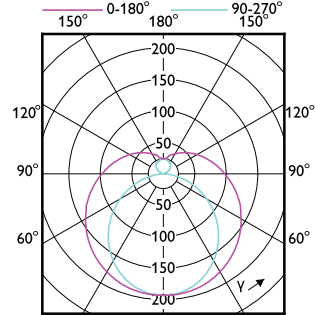

MASTER LED tube Mains T5

Order Code	Full Product Name	Ambient temperature range	Energy Consumption kWh/1000 h
929002420808	MAS LEDtube 600mm HE 8W 865 T5	-20 °C to 45 °C	8 kWh
929002420908	MAS LEDtube 1200mm HE 16.5W 830 T5	-20 °C to 45 °C	17 kWh
929002421008	MAS LEDtube 1200mm HE 16.5W 840 T5	-20 °C to 45 °C	17 kWh
929002421108	MAS LEDtube 1200mm HE 16.5W 865 T5	-20 °C to 45 °C	17 kWh
929002421202	MAS LEDtube 1500mm HE 20W 830 T5 EU	-20 to +45 °C	20 kWh
929002421302	MAS LEDtube 1500mm HE 20W 840 T5 EU	-20 to +45 °C	20 kWh
929002421402	MAS LEDtube 1500mm HE 20W 865 T5 EU	-20 to +45 °C	20 kWh
929003044402	MAS LEDtube 1200mm HE 16.5W 830 T5 EU	-20 to +45 °C	17 kWh
929003044502	MAS LEDtube 1200mm HE 16.5W 840 T5 EU	-20 to +45 °C	17 kWh
929003044602	MAS LEDtube 1200mm HE 16.5W 865 T5 EU	-20 to +45 °C	17 kWh
929003734002	MAS LEDtube 900mm HE 11.5W 830 T5 EU	-20 to +45 °C	12 kWh
929003734102	MAS LEDtube 900mm HE 11.5W 840 T5 EU	-20 to +45 °C	12 kWh
929003734302	MAS LEDtube 600mm HO 10.5W 830 T5	-20 to +45 °C	11 kWh
929003734402	MAS LEDtube 600mm HO 10.5W 840 T5	-20 to +45 °C	11 kWh
929003734502	MAS LEDtube 600mm HO 10.5W 865 T5	-20 to +45 °C	11 kWh
929003734602	MAS LEDtube 900mm HO 18.5W 830 T5	-20 to +45 °C	19 kWh
929003795402	MAS LEDtube 600mm HE 7W 830 T5 EU	-20 to +45 °C	7 kWh
929003795502	MAS LEDtube 600mm HE 7W 840 T5 EU	-20 to +45 °C	7 kWh
929003795602	MAS LEDtube 600mm HE 7W 865 T5 EU	-20 to +45 °C	7 kWh