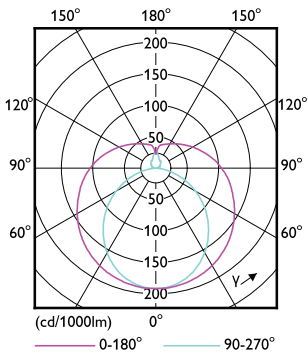

MASTER LED tube Mains T5

Order Code	Full Product Name	Ambient temperature range	Energy Consumption kWh/1000 h
929002420808	MAS LEDtube 600mm HE 8W 865 T5	-20 °C to 45 °C	8 kWh
929002420908	MAS LEDtube 1200mm HE 16.5W 830 T5	-20 °C to 45 °C	17 kWh
929002421008	MAS LEDtube 1200mm HE 16.5W 840 T5	-20 °C to 45 °C	17 kWh
929002421108	MAS LEDtube 1200mm HE 16.5W 865 T5	-20 °C to 45 °C	17 kWh
929002421202	MAS LEDtube 1500mm HE 20W 830 T5 EU	-20 to +45 °C	20 kWh
929002421302	MAS LEDtube 1500mm HE 20W 840 T5 EU	-20 to +45 °C	20 kWh
929002421402	MAS LEDtube 1500mm HE 20W 865 T5 EU	-20 to +45 °C	20 kWh
929003044402	MAS LEDtube 1200mm HE 16.5W 830 T5 EU	-20 to +45 °C	17 kWh
929003044502	MAS LEDtube 1200mm HE 16.5W 840 T5 EU	-20 to +45 °C	17 kWh
929003044602	MAS LEDtube 1200mm HE 16.5W 865 T5 EU	-20 to +45 °C	17 kWh
929003734002	MAS LEDtube 900mm HE 11.5W 830 T5 EU	-20 to +45 °C	12 kWh
929003734102	MAS LEDtube 900mm HE 11.5W 840 T5 EU	-20 to +45 °C	12 kWh
929003734302	MAS LEDtube 600mm HO 10.5W 830 T5	-20 to +45 °C	11 kWh
929003734402	MAS LEDtube 600mm HO 10.5W 840 T5	-20 to +45 °C	11 kWh
929003734502	MAS LEDtube 600mm HO 10.5W 865 T5	-20 to +45 °C	11 kWh
929003734602	MAS LEDtube 900mm HO 18.5W 830 T5	-20 to +45 °C	19 kWh
929003795402	MAS LEDtube 600mm HE 7W 830 T5 EU	-20 to +45 °C	7 kWh
929003795502	MAS LEDtube 600mm HE 7W 840 T5 EU	-20 to +45 °C	7 kWh
929003795602	MAS LEDtube 600mm HE 7W 865 T5 EU	-20 to +45 °C	7 kWh