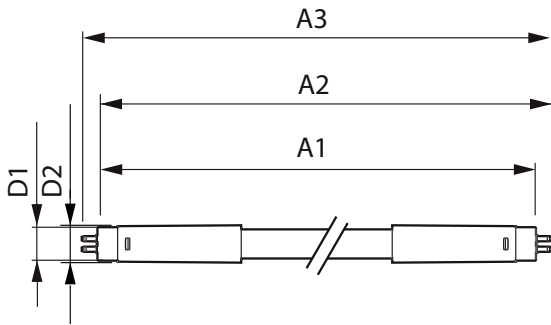

Application

- Offices, shops, classrooms
- Industrial facilities and warehouses

MASTER LED tube Mains T5

Versions

LEDtube MAS 36W G5

MASTER LED tube Mains T5

Dimensional drawing

Product	D1	D2	A1	A2	A3
MAS LEDtube 1200mm HE 16.5W 830 T5	15.8 mm	19 mm	1,149 mm	1,156.1 mm	1,163.2 mm
MAS LEDtube 1200mm HE 16.5W 830 T5 EU	15.7 mm	19 mm	1,149 mm	1,156.1 mm	1,163.2 mm
MAS LEDtube 1200mm HE 16.5W 840 T5	15.8 mm	19 mm	1,149 mm	1,156.1 mm	1,163.2 mm
MAS LEDtube 1200mm HE 16.5W 840 T5 EU	15.7 mm	19 mm	1,149 mm	1,156.1 mm	1,163.2 mm
MAS LEDtube 1200mm HE 16.5W 865 T5	15.8 mm	19 mm	1,149 mm	1,156.1 mm	1,163.2 mm
MAS LEDtube 1200mm HE 16.5W 865 T5 EU	15.7 mm	19 mm	1,149 mm	1,156.1 mm	1,163.2 mm
MAS LEDtube 1200mm HO 26W 830 T5	15.5 mm	17.1 mm	1,149 mm	1,156 mm	1,163 mm
MAS LEDtube 1200mm HO 26W 840 T5	15.5 mm	17.1 mm	1,149 mm	1,156 mm	1,163 mm
MAS LEDtube 1200mm HO 26W 865 T5	15.5 mm	17.1 mm	1,149 mm	1,156 mm	1,163 mm
MAS LEDtube 1500mm HE 20W 830 T5 EU	15.7 mm	19 mm	1,449 mm	1,456.1 mm	1,463.2 mm
MAS LEDtube 1500mm HE 20W 840 T5 EU	15.7 mm	19 mm	1,449 mm	1,456.1 mm	1,463.2 mm
MAS LEDtube 1500mm HE 20W 865 T5 EU	15.7 mm	19 mm	1,449 mm	1,456.1 mm	1,463.2 mm
MAS LEDtube 1500mm HO 26W 830 T5	15.5 mm	17.1 mm	1,449 mm	1,456 mm	1,463 mm
MAS LEDtube 1500mm HO 26W 840 T5	15.5 mm	17.1 mm	1,449 mm	1,456 mm	1,463 mm
MAS LEDtube 1500mm HO 26W 865 T5	15.5 mm	17.1 mm	1,449 mm	1,456 mm	1,463 mm
MAS LEDtube 1500mm UO 36W 840 T5	15.5 mm	18.8 mm	1,449 mm	1,456.1 mm	1,463.2 mm
MAS LEDtube 1500mm UO 36W 865 T5	15.5 mm	18.8 mm	1,449 mm	1,456.1 mm	1,463.2 mm
MAS LEDtube 600mm HE 7W 830 T5 EU	15.7 mm	19 mm	549 mm	556.1 mm	563.2 mm
MAS LEDtube 600mm HE 7W 840 T5 EU	15.7 mm	19 mm	549 mm	556.1 mm	563.2 mm
MAS LEDtube 600mm HE 7W 865 T5 EU	15.7 mm	19 mm	549 mm	556.1 mm	563.2 mm
MAS LEDtube 600mm HE 8W 830 T5	15.8 mm	19 mm	549 mm	556.1 mm	563.2 mm
MAS LEDtube 600mm HE 8W 840 T5	15.8 mm	19 mm	549 mm	556.1 mm	563.2 mm
MAS LEDtube 600mm HE 8W 865 T5	15.8 mm	19 mm	549 mm	556.1 mm	563.2 mm
MAS LEDtube 600mm HO 10.5W 830 T5		19 mm	549 mm	556.1 mm	563.2 mm
MAS LEDtube 600mm HO 10.5W 840 T5		19 mm	549 mm	556.1 mm	563.2 mm