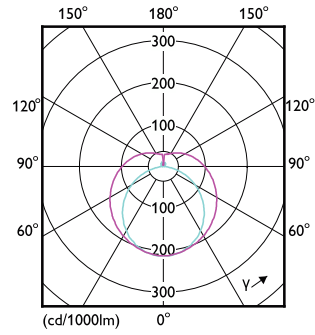

MASTER LED tube Mains T5

Order Code	Full Product Name	Ambient temperature range	Energy Consumption kWh/1000 h
929002420808	MAS LEDtube 600mm HE 8W 865 T5	-20 °C to 45 °C	8 kWh
929002420908	MAS LEDtube 1200mm HE 16.5W 830 T5	-20 °C to 45 °C	17 kWh
929002421008	MAS LEDtube 1200mm HE 16.5W 840 T5	-20 °C to 45 °C	17 kWh
929002421108	MAS LEDtube 1200mm HE 16.5W 865 T5	-20 °C to 45 °C	17 kWh
929002421202	MAS LEDtube 1500mm HE 20W 830 T5 EU	-20 to +45 °C	20 kWh
929002421302	MAS LEDtube 1500mm HE 20W 840 T5 EU	-20 to +45 °C	20 kWh
929002421402	MAS LEDtube 1500mm HE 20W 865 T5 EU	-20 to +45 °C	20 kWh
929003044402	MAS LEDtube 1200mm HE 16.5W 830 T5 EU	-20 to +45 °C	17 kWh
929003044502	MAS LEDtube 1200mm HE 16.5W 840 T5 EU	-20 to +45 °C	17 kWh
929003044602	MAS LEDtube 1200mm HE 16.5W 865 T5 EU	-20 to +45 °C	17 kWh
929003734002	MAS LEDtube 900mm HE 11.5W 830 T5 EU	-20 to +45 °C	12 kWh
929003734102	MAS LEDtube 900mm HE 11.5W 840 T5 EU	-20 to +45 °C	12 kWh
929003734302	MAS LEDtube 600mm HO 10.5W 830 T5	-20 to +45 °C	11 kWh
929003734402	MAS LEDtube 600mm HO 10.5W 840 T5	-20 to +45 °C	11 kWh
929003734502	MAS LEDtube 600mm HO 10.5W 865 T5	-20 to +45 °C	11 kWh
929003734602	MAS LEDtube 900mm HO 18.5W 830 T5	-20 to +45 °C	19 kWh
929003795402	MAS LEDtube 600mm HE 7W 830 T5 EU	-20 to +45 °C	7 kWh
929003795502	MAS LEDtube 600mm HE 7W 840 T5 EU	-20 to +45 °C	7 kWh
929003795602	MAS LEDtube 600mm HE 7W 865 T5 EU	-20 to +45 °C	7 kWh