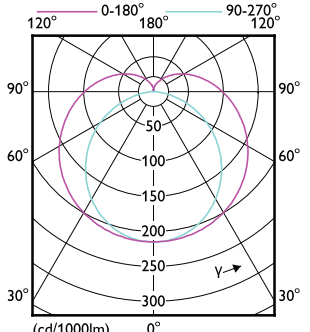

MASTER LED tube Mains T5

Order Code	Full Product Name	Ambient temperature range	Energy consumption kWh/1,000 hours
929003044602	MAS LEDtube 1200mm HE 16.5W 865 T5 EU	-20 to +45 °C	17 kWh
929003795402	MAS LEDtube 600mm HE 7W 830 T5 EU	-20 to +45 °C	7 kWh
929003795502	MAS LEDtube 600mm HE 7W 840 T5 EU	-20 to +45 °C	7 kWh
929003795602	MAS LEDtube 600mm HE 7W 865 T5 EU	-20 to +45 °C	7 kWh