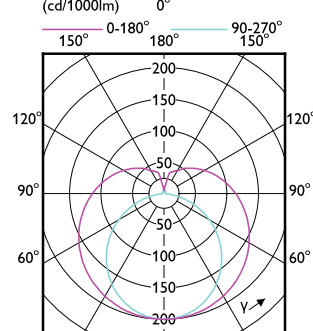

MASTER LED tube Mains T5

Order Code	Full Product Name	Ambient temperature range	Energy consumption kWh/1,000 hours
929003044602	MAS LEDtube 1200mm HE 16.5W 865 T5 EU	-20 to +45 °C	17 kWh
929003795402	MAS LEDtube 600mm HE 7W 830 T5 EU	-20 to +45 °C	7 kWh
929003795502	MAS LEDtube 600mm HE 7W 840 T5 EU	-20 to +45 °C	7 kWh
929003795602	MAS LEDtube 600mm HE 7W 865 T5 EU	-20 to +45 °C	7 kWh