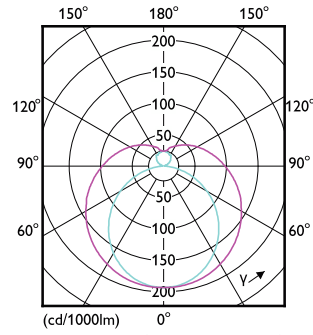

MASTER LED tube Mains T5

Order Code	Full Product Name	Ambient temperature range	Energy consumption kWh/1,000 hours
929003044602	MAS LEDtube 1200mm HE 16.5W 865 T5 EU	-20 to +45 °C	17 kWh
929003795402	MAS LEDtube 600mm HE 7W 830 T5 EU	-20 to +45 °C	7 kWh
929003795502	MAS LEDtube 600mm HE 7W 840 T5 EU	-20 to +45 °C	7 kWh
929003795602	MAS LEDtube 600mm HE 7W 865 T5 EU	-20 to +45 °C	7 kWh