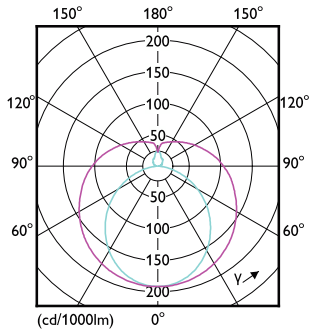

MASTER LED tube Mains T5

Order Code	Full Product Name	Ambient temperature range	Energy consumption kWh/1,000 hours
929003044602	MAS LEDtube 1200mm HE 16.5W 865 T5 EU	-20 to +45 °C	17 kWh
929003795402	MAS LEDtube 600mm HE 7W 830 T5 EU	-20 to +45 °C	7 kWh
929003795502	MAS LEDtube 600mm HE 7W 840 T5 EU	-20 to +45 °C	7 kWh
929003795602	MAS LEDtube 600mm HE 7W 865 T5 EU	-20 to +45 °C	7 kWh