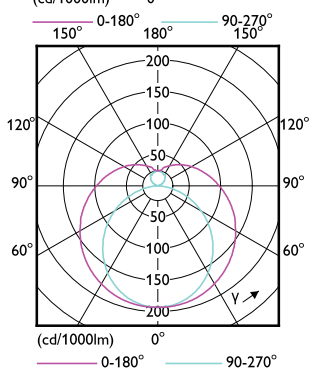

MASTER LED tube Mains T5

Order Code	Full Product Name	Ambient temperature range	Energy consumption kWh/1,000 hours
929003044602	MAS LEDtube 1200mm HE 16.5W 865 T5 EU	-20 to +45 °C	17 kWh
929003795402	MAS LEDtube 600mm HE 7W 830 T5 EU	-20 to +45 °C	7 kWh
929003795502	MAS LEDtube 600mm HE 7W 840 T5 EU	-20 to +45 °C	7 kWh
929003795602	MAS LEDtube 600mm HE 7W 865 T5 EU	-20 to +45 °C	7 kWh