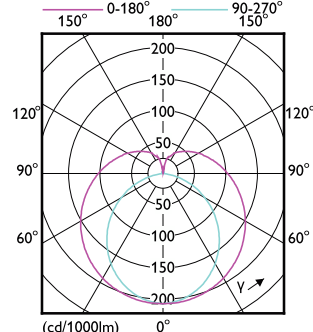

MASTER LED tube Mains T5

Order Code	Full Product Name	Ambient temperature range	Energy consumption kWh/1,000 hours
929003044602	MAS LEDtube 1200mm HE 16.5W 865 T5 EU	-20 to +45 °C	17 kWh
929003795402	MAS LEDtube 600mm HE 7W 830 T5 EU	-20 to +45 °C	7 kWh
929003795502	MAS LEDtube 600mm HE 7W 840 T5 EU	-20 to +45 °C	7 kWh
929003795602	MAS LEDtube 600mm HE 7W 865 T5 EU	-20 to +45 °C	7 kWh