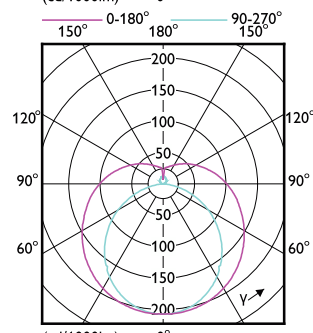

MASTER LED tube Mains T5

Order Code	Full Product Name	Ambient temperature range	Energy consumption kWh/1,000 hours
929003044602	MAS LEDtube 1200mm HE 16.5W 865 T5 EU	-20 to +45 °C	17 kWh
929003795402	MAS LEDtube 600mm HE 7W 830 T5 EU	-20 to +45 °C	7 kWh
929003795502	MAS LEDtube 600mm HE 7W 840 T5 EU	-20 to +45 °C	7 kWh
929003795602	MAS LEDtube 600mm HE 7W 865 T5 EU	-20 to +45 °C	7 kWh