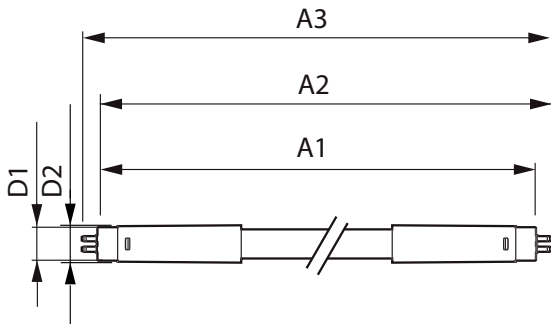

## Dimensional drawing

Product	D1	D2	A1	A2	A3
MAS LEDtube 1200mm HE 16.5W 830 T5 EU	15.7 mm	19 mm	1,149 mm	1,156.1 mm	1,163.2 mm
MAS LEDtube 1200mm HE 16.5W 840 T5 EU	15.7 mm	19 mm	1,149 mm	1,156.1 mm	1,163.2 mm
MAS LEDtube 1200mm HE 16.5W 865 T5 EU	15.7 mm	19 mm	1,149 mm	1,156.1 mm	1,163.2 mm
MAS LEDtube 1200mm HO 26W 830 T5	15.5 mm	17.1 mm	1,149 mm	1,156 mm	1,163 mm
MAS LEDtube 1200mm HO 26W 840 T5	15.5 mm	17.1 mm	1,149 mm	1,156 mm	1,163 mm
MAS LEDtube 1200mm HO 26W 865 T5	15.5 mm	17.1 mm	1,149 mm	1,156 mm	1,163 mm
MAS LEDtube 1500mm HE 20W 830 T5 EU	15.7 mm	19 mm	1,449 mm	1,456.1 mm	1,463.2 mm
MAS LEDtube 1500mm HE 20W 840 T5 EU	15.7 mm	19 mm	1,449 mm	1,456.1 mm	1,463.2 mm
MAS LEDtube 1500mm HE 20W 865 T5 EU	15.7 mm	19 mm	1,449 mm	1,456.1 mm	1,463.2 mm
MAS LEDtube 1500mm HO 26W 830 T5	15.5 mm	17.1 mm	1,449 mm	1,456 mm	1,463 mm
MAS LEDtube 1500mm HO 26W 840 T5	15.5 mm	17.1 mm	1,449 mm	1,456 mm	1,463 mm
MAS LEDtube 1500mm HO 26W 865 T5	15.5 mm	17.1 mm	1,449 mm	1,456 mm	1,463 mm
MAS LEDtube 1500mm UO 36W 830 T5	15.5 mm	18.8 mm	1,449 mm	1,456.1 mm	1,463.2 mm
MAS LEDtube 1500mm UO 36W 840 T5	15.5 mm	18.8 mm	1,449 mm	1,456.1 mm	1,463.2 mm
MAS LEDtube 1500mm UO 36W 865 T5	15.5 mm	18.8 mm	1,449 mm	1,456.1 mm	1,463.2 mm
MAS LEDtube 600mm HE 7W 830 T5 EU	15.7 mm	19 mm	549 mm	556.1 mm	563.2 mm
MAS LEDtube 600mm HE 7W 840 T5 EU	15.7 mm	19 mm	549 mm	556.1 mm	563.2 mm
MAS LEDtube 600mm HE 7W 865 T5 EU	15.7 mm	19 mm	549 mm	556.1 mm	563.2 mm