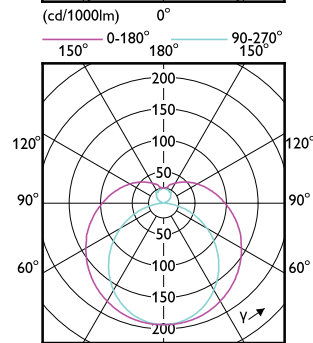

MASTER LED tube Mains T5

Order Code	Full Product Name	Ambient temperature range	Energy Consumption kWh/1000 h
33437300	MASTER LEDtube 1500mm HE 20W 830 T5 EU	-20 to +45 °C	20 kWh
33439700	MASTER LEDtube 1500mm HE 20W 840 T5 EU	-20 to +45 °C	20 kWh
33441000	MASTER LEDtube 1500mm HE 20W 865 T5 EU	-20 to +45 °C	20 kWh
33431100	MASTER LEDtube 1200mm HE 16.5W 830 T5 EU	-20 to +45 °C	17 kWh
33433500	MASTER LEDtube 1200mm HE 16.5W 840 T5 EU	-20 to +45 °C	17 kWh
33435900	MASTER LEDtube 1200mm HE 16.5W 865 T5 EU	-20 to +45 °C	17 kWh
27062600	MASTER LEDtube 900mm HE 11.5W 830 T5 EU	-20 to +45 °C	12 kWh
27064000	MASTER LEDtube 900mm HE 11.5W 840 T5 EU	-20 to +45 °C	12 kWh
27521800	MASTER LEDtube 600mm HO 10.5W 830 T5	-20 to +45 °C	11 kWh
27531700	MASTER LEDtube 600mm HO 10.5W 840 T5	-20 to +45 °C	11 kWh
27523200	MASTER LEDtube 600mm HO 10.5W 865 T5	-20 to +45 °C	11 kWh
27525600	MASTER LEDtube 900mm HO 18.5W 830 T5	-20 to +45 °C	19 kWh
31169500	MASTER LEDtube 600mm HE 7W 830 T5 EU	-20 to +45 °C	7 kWh
30682000	MASTER LEDtube 600mm HE 7W 840 T5 EU	-20 to +45 °C	7 kWh
30684400	MASTER LEDtube 600mm HE 7W 865 T5 EU	-20 to +45 °C	7 kWh