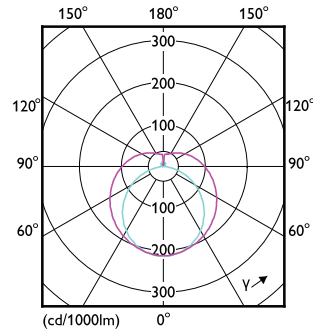

MASTER LED tube Mains T5

Order Code	Full Product Name	Ambient temperature range	Energy Consumption kWh/1000 h
33437300	MASTER LEDtube 1500mm HE 20W 830 T5 EU	-20 to +45 °C	20 kWh
33439700	MASTER LEDtube 1500mm HE 20W 840 T5 EU	-20 to +45 °C	20 kWh
33441000	MASTER LEDtube 1500mm HE 20W 865 T5 EU	-20 to +45 °C	20 kWh
33431100	MASTER LEDtube 1200mm HE 16.5W 830 T5 EU	-20 to +45 °C	17 kWh
33433500	MASTER LEDtube 1200mm HE 16.5W 840 T5 EU	-20 to +45 °C	17 kWh
33435900	MASTER LEDtube 1200mm HE 16.5W 865 T5 EU	-20 to +45 °C	17 kWh
27062600	MASTER LEDtube 900mm HE 11.5W 830 T5 EU	-20 to +45 °C	12 kWh
27064000	MASTER LEDtube 900mm HE 11.5W 840 T5 EU	-20 to +45 °C	12 kWh
27521800	MASTER LEDtube 600mm HO 10.5W 830 T5	-20 to +45 °C	11 kWh
27531700	MASTER LEDtube 600mm HO 10.5W 840 T5	-20 to +45 °C	11 kWh
27523200	MASTER LEDtube 600mm HO 10.5W 865 T5	-20 to +45 °C	11 kWh
27525600	MASTER LEDtube 900mm HO 18.5W 830 T5	-20 to +45 °C	19 kWh
31169500	MASTER LEDtube 600mm HE 7W 830 T5 EU	-20 to +45 °C	7 kWh
30682000	MASTER LEDtube 600mm HE 7W 840 T5 EU	-20 to +45 °C	7 kWh
30684400	MASTER LEDtube 600mm HE 7W 865 T5 EU	-20 to +45 °C	7 kWh