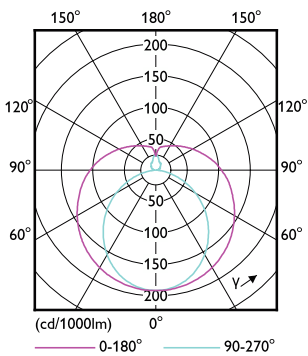

MASTER LED tube Mains T5

Order Code	Full Product Name	Ambient temperature range	Energy Consumption kWh/1000 h
33437300	MASTER LEDtube 1500mm HE 20W 830 T5 EU	-20 to +45 °C	20 kWh
33439700	MASTER LEDtube 1500mm HE 20W 840 T5 EU	-20 to +45 °C	20 kWh
33441000	MASTER LEDtube 1500mm HE 20W 865 T5 EU	-20 to +45 °C	20 kWh
33431100	MASTER LEDtube 1200mm HE 16.5W 830 T5 EU	-20 to +45 °C	17 kWh
33433500	MASTER LEDtube 1200mm HE 16.5W 840 T5 EU	-20 to +45 °C	17 kWh
33435900	MASTER LEDtube 1200mm HE 16.5W 865 T5 EU	-20 to +45 °C	17 kWh
27062600	MASTER LEDtube 900mm HE 11.5W 830 T5 EU	-20 to +45 °C	12 kWh
27064000	MASTER LEDtube 900mm HE 11.5W 840 T5 EU	-20 to +45 °C	12 kWh
27521800	MASTER LEDtube 600mm HO 10.5W 830 T5	-20 to +45 °C	11 kWh
27531700	MASTER LEDtube 600mm HO 10.5W 840 T5	-20 to +45 °C	11 kWh
27523200	MASTER LEDtube 600mm HO 10.5W 865 T5	-20 to +45 °C	11 kWh
27525600	MASTER LEDtube 900mm HO 18.5W 830 T5	-20 to +45 °C	19 kWh
31169500	MASTER LEDtube 600mm HE 7W 830 T5 EU	-20 to +45 °C	7 kWh
30682000	MASTER LEDtube 600mm HE 7W 840 T5 EU	-20 to +45 °C	7 kWh
30684400	MASTER LEDtube 600mm HE 7W 865 T5 EU	-20 to +45 °C	7 kWh