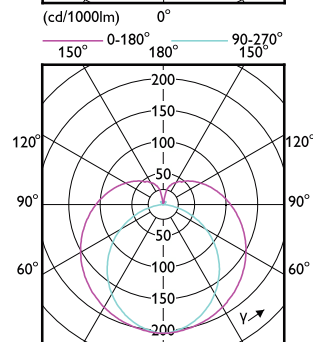

MASTER LED tube Mains T5

Order Code	Full Product Name	Ambient temperature range	Energy Consumption kWh/1000 h
33437300	MASTER LEDtube 1500mm HE 20W 830 T5 EU	-20 to +45 °C	20 kWh
33439700	MASTER LEDtube 1500mm HE 20W 840 T5 EU	-20 to +45 °C	20 kWh
33441000	MASTER LEDtube 1500mm HE 20W 865 T5 EU	-20 to +45 °C	20 kWh
33431100	MASTER LEDtube 1200mm HE 16.5W 830 T5 EU	-20 to +45 °C	17 kWh
33433500	MASTER LEDtube 1200mm HE 16.5W 840 T5 EU	-20 to +45 °C	17 kWh
33435900	MASTER LEDtube 1200mm HE 16.5W 865 T5 EU	-20 to +45 °C	17 kWh
27062600	MASTER LEDtube 900mm HE 11.5W 830 T5 EU	-20 to +45 °C	12 kWh
27064000	MASTER LEDtube 900mm HE 11.5W 840 T5 EU	-20 to +45 °C	12 kWh
27521800	MASTER LEDtube 600mm HO 10.5W 830 T5	-20 to +45 °C	11 kWh
27531700	MASTER LEDtube 600mm HO 10.5W 840 T5	-20 to +45 °C	11 kWh
27523200	MASTER LEDtube 600mm HO 10.5W 865 T5	-20 to +45 °C	11 kWh
27525600	MASTER LEDtube 900mm HO 18.5W 830 T5	-20 to +45 °C	19 kWh
31169500	MASTER LEDtube 600mm HE 7W 830 T5 EU	-20 to +45 °C	7 kWh
30682000	MASTER LEDtube 600mm HE 7W 840 T5 EU	-20 to +45 °C	7 kWh
30684400	MASTER LEDtube 600mm HE 7W 865 T5 EU	-20 to +45 °C	7 kWh