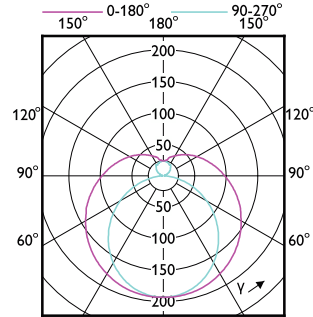

MASTER LED tube Mains T5

Order Code	Full Product Name	Ambient temperature range	Energy Consumption kWh/1000 h
33437300	MASTER LEDtube 1500mm HE 20W 830 T5 EU	-20 to +45 °C	20 kWh
33439700	MASTER LEDtube 1500mm HE 20W 840 T5 EU	-20 to +45 °C	20 kWh
33441000	MASTER LEDtube 1500mm HE 20W 865 T5 EU	-20 to +45 °C	20 kWh
33431100	MASTER LEDtube 1200mm HE 16.5W 830 T5 EU	-20 to +45 °C	17 kWh
33433500	MASTER LEDtube 1200mm HE 16.5W 840 T5 EU	-20 to +45 °C	17 kWh
33435900	MASTER LEDtube 1200mm HE 16.5W 865 T5 EU	-20 to +45 °C	17 kWh
27062600	MASTER LEDtube 900mm HE 11.5W 830 T5 EU	-20 to +45 °C	12 kWh
27064000	MASTER LEDtube 900mm HE 11.5W 840 T5 EU	-20 to +45 °C	12 kWh
27521800	MASTER LEDtube 600mm HO 10.5W 830 T5	-20 to +45 °C	11 kWh
27531700	MASTER LEDtube 600mm HO 10.5W 840 T5	-20 to +45 °C	11 kWh
27523200	MASTER LEDtube 600mm HO 10.5W 865 T5	-20 to +45 °C	11 kWh
27525600	MASTER LEDtube 900mm HO 18.5W 830 T5	-20 to +45 °C	19 kWh
31169500	MASTER LEDtube 600mm HE 7W 830 T5 EU	-20 to +45 °C	7 kWh
30682000	MASTER LEDtube 600mm HE 7W 840 T5 EU	-20 to +45 °C	7 kWh
30684400	MASTER LEDtube 600mm HE 7W 865 T5 EU	-20 to +45 °C	7 kWh