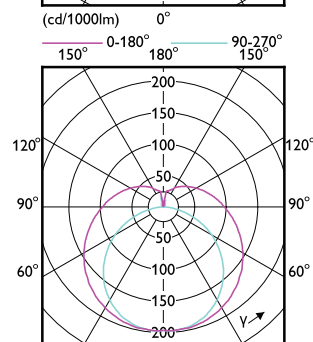

MASTER LED tube Mains T5

Order Code	Full Product Name	Ambient temperature range	Energy Consumption kWh/1000 h
33437300	MASTER LEDtube 1500mm HE 20W 830 T5 EU	-20 to +45 °C	20 kWh
33439700	MASTER LEDtube 1500mm HE 20W 840 T5 EU	-20 to +45 °C	20 kWh
33441000	MASTER LEDtube 1500mm HE 20W 865 T5 EU	-20 to +45 °C	20 kWh
33431100	MASTER LEDtube 1200mm HE 16.5W 830 T5 EU	-20 to +45 °C	17 kWh
33433500	MASTER LEDtube 1200mm HE 16.5W 840 T5 EU	-20 to +45 °C	17 kWh
33435900	MASTER LEDtube 1200mm HE 16.5W 865 T5 EU	-20 to +45 °C	17 kWh
27062600	MASTER LEDtube 900mm HE 11.5W 830 T5 EU	-20 to +45 °C	12 kWh
27064000	MASTER LEDtube 900mm HE 11.5W 840 T5 EU	-20 to +45 °C	12 kWh
27521800	MASTER LEDtube 600mm HO 10.5W 830 T5	-20 to +45 °C	11 kWh
27531700	MASTER LEDtube 600mm HO 10.5W 840 T5	-20 to +45 °C	11 kWh
27523200	MASTER LEDtube 600mm HO 10.5W 865 T5	-20 to +45 °C	11 kWh
27525600	MASTER LEDtube 900mm HO 18.5W 830 T5	-20 to +45 °C	19 kWh
31169500	MASTER LEDtube 600mm HE 7W 830 T5 EU	-20 to +45 °C	7 kWh
30682000	MASTER LEDtube 600mm HE 7W 840 T5 EU	-20 to +45 °C	7 kWh
30684400	MASTER LEDtube 600mm HE 7W 865 T5 EU	-20 to +45 °C	7 kWh