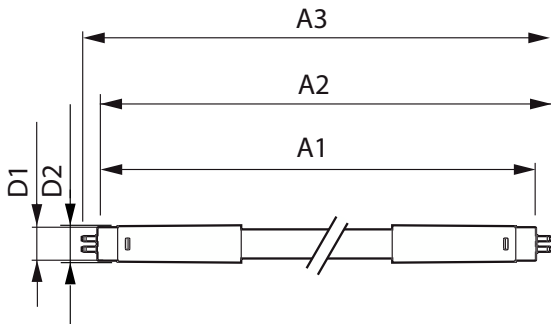

## Dimensional drawing

Product	D1	D2	A1	A2	A3
MAS LEDtube 1200mm HE 16.5W 830 T5	15.8 mm	19 mm	1,149 mm	1,156.1 mm	1,163.2 mm
MAS LEDtube 1200mm HE 16.5W 830 T5 EU	15.7 mm	19 mm	1,149 mm	1,156.1 mm	1,163.2 mm
MAS LEDtube 1200mm HE 16.5W 840 T5	15.8 mm	19 mm	1,149 mm	1,156.1 mm	1,163.2 mm
MAS LEDtube 1200mm HE 16.5W 840 T5 EU	15.7 mm	19 mm	1,149 mm	1,156.1 mm	1,163.2 mm
MAS LEDtube 1200mm HE 16.5W 865 T5	15.8 mm	19 mm	1,149 mm	1,156.1 mm	1,163.2 mm
MAS LEDtube 1200mm HE 16.5W 865 T5 EU	15.7 mm	19 mm	1,149 mm	1,156.1 mm	1,163.2 mm
MAS LEDtube 1200mm HO 26W 830 T5	15.5 mm	17.1 mm	1,149 mm	1,156 mm	1,163 mm
MAS LEDtube 1200mm HO 26W 840 T5	15.5 mm	17.1 mm	1,149 mm	1,156 mm	1,163 mm
MAS LEDtube 1200mm HO 26W 865 T5	15.5 mm	17.1 mm	1,149 mm	1,156 mm	1,163 mm
MAS LEDtube 1500mm HE 20W 830 T5 EU	15.7 mm	19 mm	1,449 mm	1,456.1 mm	1,463.2 mm
MAS LEDtube 1500mm HE 20W 840 T5 EU	15.7 mm	19 mm	1,449 mm	1,456.1 mm	1,463.2 mm
MAS LEDtube 1500mm HE 20W 865 T5 EU	15.7 mm	19 mm	1,449 mm	1,456.1 mm	1,463.2 mm
MAS LEDtube 1500mm HO 26W 830 T5	15.5 mm	17.1 mm	1,449 mm	1,456 mm	1,463 mm
MAS LEDtube 1500mm HO 26W 840 T5	15.5 mm	17.1 mm	1,449 mm	1,456 mm	1,463 mm
MAS LEDtube 1500mm HO 26W 865 T5	15.5 mm	17.1 mm	1,449 mm	1,456 mm	1,463 mm
MAS LEDtube 1500mm UO 36W 840 T5	15.5 mm	18.8 mm	1,449 mm	1,456.1 mm	1,463.2 mm
MAS LEDtube 1500mm UO 36W 865 T5	15.5 mm	18.8 mm	1,449 mm	1,456.1 mm	1,463.2 mm
MAS LEDtube 600mm HE 7W 830 T5 EU	15.7 mm	19 mm	549 mm	556.1 mm	563.2 mm
MAS LEDtube 600mm HE 7W 840 T5 EU	15.7 mm	19 mm	549 mm	556.1 mm	563.2 mm
MAS LEDtube 600mm HE 7W 865 T5 EU	15.7 mm	19 mm	549 mm	556.1 mm	563.2 mm
MAS LEDtube 600mm HE 8W 830 T5	15.8 mm	19 mm	549 mm	556.1 mm	563.2 mm
MAS LEDtube 600mm HE 8W 840 T5	15.8 mm	19 mm	549 mm	556.1 mm	563.2 mm
MAS LEDtube 600mm HE 8W 865 T5	15.8 mm	19 mm	549 mm	556.1 mm	563.2 mm
MAS LEDtube 600mm HO 10.5W 830 T5		19 mm	549 mm	556.1 mm	563.2 mm
MAS LEDtube 600mm HO 10.5W 840 T5		19 mm	549 mm	556.1 mm	563.2 mm