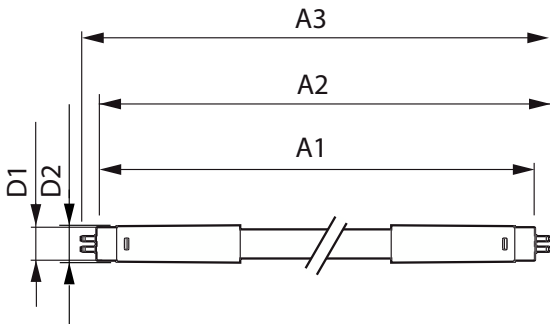

Application

- Offices, shops, classrooms
- Industrial facilities and warehouses

MASTER LED tube Mains T5

Versions

LEDtube MAS 36W G5

MASTER LED tube Mains T5

Dimensional drawing

Product	D1	D2	A1	A2	A3
MAS LEDtube 1200mm HE 16.5W 830 T5	15.8 mm	19 mm	1,149 mm	1,156.1 mm	1,163.2 mm
MAS LEDtube 1200mm HE 16.5W 830 T5 EU	15.7 mm	19 mm	1,149 mm	1,156.1 mm	1,163.2 mm
MAS LEDtube 1200mm HE 16.5W 840 T5	15.8 mm	19 mm	1,149 mm	1,156.1 mm	1,163.2 mm
MAS LEDtube 1200mm HE 16.5W 840 T5 CN	15.8 mm	19 mm	1,149 mm	1,156.1 mm	1,163.2 mm
MAS LEDtube 1200mm HE 16.5W 840 T5 EU	15.7 mm	19 mm	1,149 mm	1,156.1 mm	1,163.2 mm
MAS LEDtube 1200mm HE 16.5W 840 T5 HK	15.8 mm	19 mm	1,149 mm	1,156.1 mm	1,163.2 mm
MAS LEDtube 1200mm HE 16.5W 865 T5	15.8 mm	19 mm	1,149 mm	1,156.1 mm	1,163.2 mm
MAS LEDtube 1200mm HE 16.5W 865 T5 CN	15.8 mm	19 mm	1,149 mm	1,156.1 mm	1,163.2 mm
MAS LEDtube 1200mm HE 16.5W 865 T5 EU	15.7 mm	19 mm	1,149 mm	1,156.1 mm	1,163.2 mm
MAS LEDtube 1200mm HE 16.5W 865 T5 HK	15.8 mm	19 mm	1,149 mm	1,156.1 mm	1,163.2 mm
MAS LEDtube 1200mm HO 26W 830 G5 VWV BR	15.8 mm	18.2 mm	1,149 mm	1,156.1 mm	1,163.2 mm
MAS LEDtube 1200mm HO 26W 830 T5	15.5 mm	17.1 mm	1,149 mm	1,156 mm	1,163 mm
MAS LEDtube 1200mm HO 26W 830 T5 HK	15.5 mm	17.1 mm	1,149 mm	1,156 mm	1,163 mm
MAS LEDtube 1200mm HO 26W 840 G5 VWV BR	15.8 mm	18.2 mm	1,149 mm	1,156.1 mm	1,163.2 mm
MAS LEDtube 1200mm HO 26W 840 T5	15.5 mm	17.1 mm	1,149 mm	1,156 mm	1,163 mm
MAS LEDtube 1200mm HO 26W 840 T5 CN	15.5 mm	17.1 mm	1,149 mm	1,156 mm	1,163 mm
MAS LEDtube 1200mm HO 26W 840 T5 HK	15.5 mm	17.1 mm	1,149 mm	1,156 mm	1,163 mm
MAS LEDtube 1200mm HO 26W 865 G5 VWV BR	15.8 mm	18.2 mm	1,149 mm	1,156.1 mm	1,163.2 mm
MAS LEDtube 1200mm HO 26W 865 T5	15.5 mm	17.1 mm	1,149 mm	1,156 mm	1,163 mm
MAS LEDtube 1200mm HO 26W 865 T5 CN	15.5 mm	17.1 mm	1,149 mm	1,156 mm	1,163 mm
MAS LEDtube 1500mm HE 20W 830 T5 EU	15.7 mm	19 mm	1,449 mm	1,456.1 mm	1,463.2 mm
MAS LEDtube 1500mm HE 20W 840 T5 EU	15.7 mm	19 mm	1,449 mm	1,456.1 mm	1,463.2 mm
MAS LEDtube 1500mm HE 20W 865 T5 EU	15.7 mm	19 mm	1,449 mm	1,456.1 mm	1,463.2 mm
MAS LEDtube 1500mm HO 26W 830 T5	15.5 mm	17.1 mm	1,449 mm	1,456 mm	1,463 mm
MAS LEDtube 1500mm HO 26W 840 T5	15.5 mm	17.1 mm	1,449 mm	1,456 mm	1,463 mm