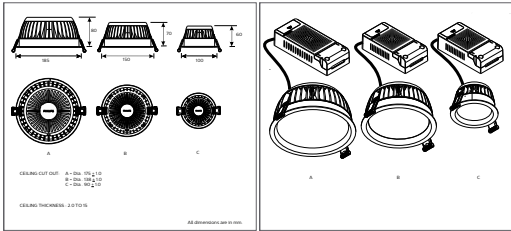

- Meant for use in Indoor environment only

Dimensional drawing

Product: GNI
 Type: DN391B / DN392B / DN393B / DN394B / DN395B
 Application: Indoor

General Information

Driver included Yes

Light Technical

Beam angle of light source 120 degree(s)