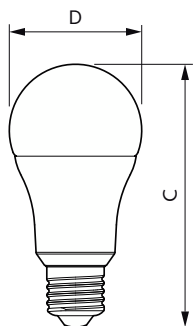

### Розміри

Product	D	C
Ecohome LED Bulb 9.5W 1055lm E27 865UCCA	60 mm	108 mm

Product	D	C
Ecohome LED Bulb 14W 1521lm E27 827 UCCA	60 mm	119 mm
Ecohome LED Bulb 14W 1521lm E27 840 UCCA	60 mm	119 mm
Ecohome LED Bulb 14W 1521lm E27 865 UCCA	60 mm	119 mm