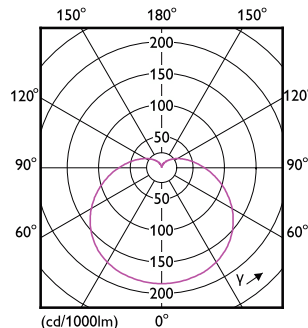

Operación y aspectos eléctricos

Order Code	Full Product Name	Consumo de energía	Equivalente en potencia en vatios
929003797712	Ess LEDBulb 10-75W E27 3000K A19 1PK	10 W	75 W
929003797812	Ess LEDBulb 10-75W E27 6500K A19 1PK	10 W	75 W
929003797912	Ess LEDBulb 12-100W E27 3000K A19 1PK	12 W	100 W
929003798012	Ess LEDBulb 12-100W E27 6500K A19 1PK	12 W	100 W

Order Code	Full Product Name	Consumo de energía	Equivalente en potencia en vatios
929003797312	Ess LEDBulb 5.5-40W E27 3000K A19 1PK	5.5 W	40 W
929003797412	Ess LEDBulb 5.5-40W E27 6500K A19 1PK	5.5 W	40 W
929003797512	Ess LEDBulb 8-60W E27 3000K A19 1PK	8 W	60 W
929003797612	Ess LEDBulb 8-60W E27 6500K A19 1PK	8 W	60 W

Temperatura

Order Code	Full Product Name	T° estuche máxima (nominal)
929003797712	Ess LEDBulb 10-75W E27 3000K A19 1PK	80 °C
929003797812	Ess LEDBulb 10-75W E27 6500K A19 1PK	80 °C
929003797912	Ess LEDBulb 12-100W E27 3000K A19 1PK	85 °C
929003798012	Ess LEDBulb 12-100W E27 6500K A19 1PK	85 °C
929003797312	Ess LEDBulb 5.5-40W E27 3000K A19 1PK	75 °C
929003797412	Ess LEDBulb 5.5-40W E27 6500K A19 1PK	75 °C
929003797512	Ess LEDBulb 8-60W E27 3000K A19 1PK	80 °C
929003797612	Ess LEDBulb 8-60W E27 6500K A19 1PK	80 °C