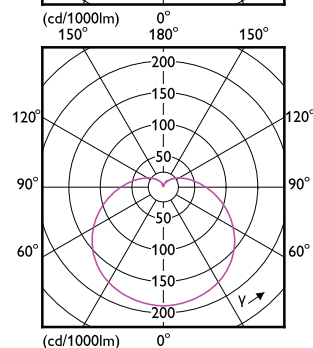

Lámparas LED Essential

Order Code	Full Product Name	T° estuche máxima (nominal)
929003797712	Ess LEDBulb 10-75W E27 3000K A19 1PK	80 °C
929003797812	Ess LEDBulb 10-75W E27 6500K A19 1PK	80 °C
929003797912	Ess LEDBulb 12-100W E27 3000K A19 1PK	85 °C
929003797942	Ess LEDBulb 12-100W E27 3000K A19 4PK	85 °C
929003798012	Ess LEDBulb 12-100W E27 6500K A19 1PK	85 °C
929003798042	Ess LEDBulb 12-100W E27 6500K A19 4PK	85 °C
929002312211	Ess LEDBulb 5,5-40W E27 6500K 1PF/6 MX	85 °C
929002312394	Ess LEDBulb 8-60W E27 3000K 8CT/5 MX	90 °C
929002312494	Ess LEDBulb 8-60W E27 6500K 8CT/5 MX	90 °C
929003797312	Ess LEDBulb 5,5-40W E27 3000K A19 1PK	75 °C
929003797412	Ess LEDBulb 5,5-40W E27 6500K A19 1PK	75 °C
929003797512	Ess LEDBulb 8-60W E27 3000K A19 1PK	80 °C
929003797542	Ess LEDBulb 8-60W E27 3000K A19 4PK	80 °C
929003797612	Ess LEDBulb 8-60W E27 6500K A19 1PK	80 °C
929003797642	Ess LEDBulb 8-60W E27 6500K A19 4PK	80 °C