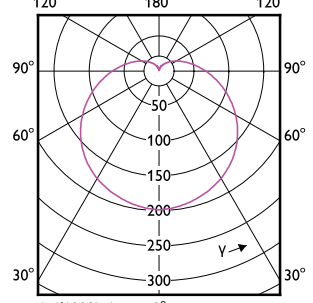

Lámparas LED Essential

Order Code	Full Product Name	T° estuche máxima (nominal)
929003797712	Ess LEDBulb 10-75W E27 3000K A19 1PK	80 °C
929003797812	Ess LEDBulb 10-75W E27 6500K A19 1PK	80 °C
929003797912	Ess LEDBulb 12-100W E27 3000K A19 1PK	85 °C
929003797942	Ess LEDBulb 12-100W E27 3000K A19 4PK	85 °C
929003798012	Ess LEDBulb 12-100W E27 6500K A19 1PK	85 °C
929003798042	Ess LEDBulb 12-100W E27 6500K A19 4PK	85 °C
929002312211	Ess LEDBulb 5,5-40W E27 6500K 1PF/6 MX	85 °C
929002312394	Ess LEDBulb 8-60W E27 3000K 8CT/5 MX	90 °C
929002312494	Ess LEDBulb 8-60W E27 6500K 8CT/5 MX	90 °C
929003797312	Ess LEDBulb 5,5-40W E27 3000K A19 1PK	75 °C
929003797412	Ess LEDBulb 5,5-40W E27 6500K A19 1PK	75 °C
929003797512	Ess LEDBulb 8-60W E27 3000K A19 1PK	80 °C
929003797542	Ess LEDBulb 8-60W E27 3000K A19 4PK	80 °C
929003797612	Ess LEDBulb 8-60W E27 6500K A19 1PK	80 °C
929003797642	Ess LEDBulb 8-60W E27 6500K A19 4PK	80 °C