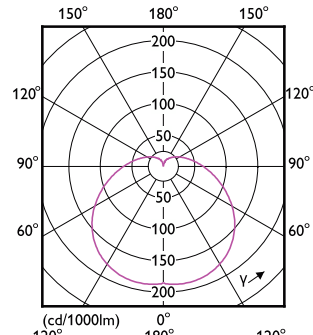

Lámparas LED Essential

Order Code	Full Product Name	T° estuche máxima (nominal)
929003797712	Ess LEDBulb 10-75W E27 3000K A19 1PK	80 °C
929003797812	Ess LEDBulb 10-75W E27 6500K A19 1PK	80 °C
929003797912	Ess LEDBulb 12-100W E27 3000K A19 1PK	85 °C
929003797942	Ess LEDBulb 12-100W E27 3000K A19 4PK	85 °C
929003798012	Ess LEDBulb 12-100W E27 6500K A19 1PK	85 °C
929003798042	Ess LEDBulb 12-100W E27 6500K A19 4PK	85 °C
929002312211	Ess LEDBulb 5,5-40W E27 6500K 1PF/6 MX	85 °C
929002312394	Ess LEDBulb 8-60W E27 3000K 8CT/5 MX	90 °C
929002312494	Ess LEDBulb 8-60W E27 6500K 8CT/5 MX	90 °C
929003797312	Ess LEDBulb 5,5-40W E27 3000K A19 1PK	75 °C
929003797412	Ess LEDBulb 5,5-40W E27 6500K A19 1PK	75 °C
929003797512	Ess LEDBulb 8-60W E27 3000K A19 1PK	80 °C
929003797542	Ess LEDBulb 8-60W E27 3000K A19 4PK	80 °C
929003797612	Ess LEDBulb 8-60W E27 6500K A19 1PK	80 °C
929003797642	Ess LEDBulb 8-60W E27 6500K A19 4PK	80 °C