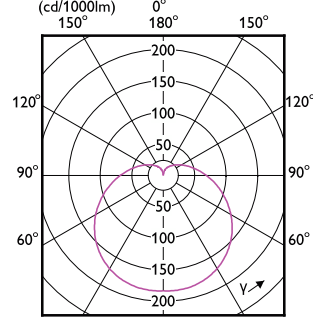

Lámparas LED Essential

Order Code	Full Product Name	T° estuche máxima (nominal)
929003797712	Ess LEDBulb 10-75W E27 3000K A19 1PK	80 °C
929003797812	Ess LEDBulb 10-75W E27 6500K A19 1PK	80 °C
929003797912	Ess LEDBulb 12-100W E27 3000K A19 1PK	85 °C
929003797942	Ess LEDBulb 12-100W E27 3000K A19 4PK	85 °C
929003798012	Ess LEDBulb 12-100W E27 6500K A19 1PK	85 °C
929003798042	Ess LEDBulb 12-100W E27 6500K A19 4PK	85 °C
929002312211	Ess LEDBulb 5,5-40W E27 6500K 1PF/6 MX	85 °C
929002312394	Ess LEDBulb 8-60W E27 3000K 8CT/5 MX	90 °C
929002312494	Ess LEDBulb 8-60W E27 6500K 8CT/5 MX	90 °C
929003797312	Ess LEDBulb 5,5-40W E27 3000K A19 1PK	75 °C
929003797412	Ess LEDBulb 5,5-40W E27 6500K A19 1PK	75 °C
929003797512	Ess LEDBulb 8-60W E27 3000K A19 1PK	80 °C
929003797542	Ess LEDBulb 8-60W E27 3000K A19 4PK	80 °C
929003797612	Ess LEDBulb 8-60W E27 6500K A19 1PK	80 °C
929003797642	Ess LEDBulb 8-60W E27 6500K A19 4PK	80 °C