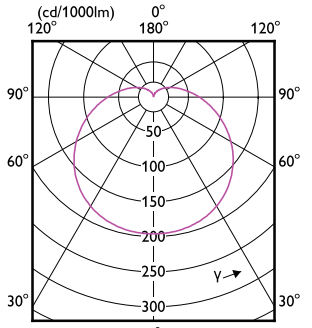

Lámparas LED Essential

Order Code	Full Product Name	T° estuche máxima (nominal)
929003797712	Ess LEDBulb 10-75W E27 3000K A19 1PK	80 °C
929003797812	Ess LEDBulb 10-75W E27 6500K A19 1PK	80 °C
929003797912	Ess LEDBulb 12-100W E27 3000K A19 1PK	85 °C
929003797942	Ess LEDBulb 12-100W E27 3000K A19 4PK	85 °C
929003798012	Ess LEDBulb 12-100W E27 6500K A19 1PK	85 °C
929003798042	Ess LEDBulb 12-100W E27 6500K A19 4PK	85 °C
929002312211	Ess LEDBulb 5,5-40W E27 6500K 1PF/6 MX	85 °C
929002312394	Ess LEDBulb 8-60W E27 3000K 8CT/5 MX	90 °C
929002312494	Ess LEDBulb 8-60W E27 6500K 8CT/5 MX	90 °C
929003797312	Ess LEDBulb 5,5-40W E27 3000K A19 1PK	75 °C
929003797412	Ess LEDBulb 5,5-40W E27 6500K A19 1PK	75 °C
929003797512	Ess LEDBulb 8-60W E27 3000K A19 1PK	80 °C
929003797542	Ess LEDBulb 8-60W E27 3000K A19 4PK	80 °C
929003797612	Ess LEDBulb 8-60W E27 6500K A19 1PK	80 °C
929003797642	Ess LEDBulb 8-60W E27 6500K A19 4PK	80 °C