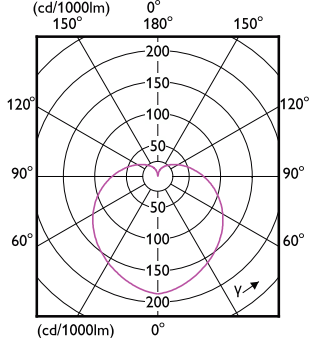

Lámparas LED Essential

Order Code	Full Product Name	T° estuche máxima (nominal)
929003797712	Ess LEDBulb 10-75W E27 3000K A19 1PK	80 °C
929003797812	Ess LEDBulb 10-75W E27 6500K A19 1PK	80 °C
929003797912	Ess LEDBulb 12-100W E27 3000K A19 1PK	85 °C
929003797942	Ess LEDBulb 12-100W E27 3000K A19 4PK	85 °C
929003798012	Ess LEDBulb 12-100W E27 6500K A19 1PK	85 °C
929003798042	Ess LEDBulb 12-100W E27 6500K A19 4PK	85 °C
929002312211	Ess LEDBulb 5,5-40W E27 6500K 1PF/6 MX	85 °C
929002312394	Ess LEDBulb 8-60W E27 3000K 8CT/5 MX	90 °C
929002312494	Ess LEDBulb 8-60W E27 6500K 8CT/5 MX	90 °C
929003797312	Ess LEDBulb 5,5-40W E27 3000K A19 1PK	75 °C
929003797412	Ess LEDBulb 5,5-40W E27 6500K A19 1PK	75 °C
929003797512	Ess LEDBulb 8-60W E27 3000K A19 1PK	80 °C
929003797542	Ess LEDBulb 8-60W E27 3000K A19 4PK	80 °C
929003797612	Ess LEDBulb 8-60W E27 6500K A19 1PK	80 °C
929003797642	Ess LEDBulb 8-60W E27 6500K A19 4PK	80 °C