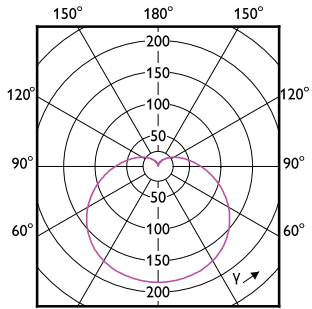

Lámparas LED Essential

Order Code	Full Product Name	T° estuche máxima (nominal)
929003797712	Ess LEDBulb 10-75W E27 3000K A19 1PK	80 °C
929003797812	Ess LEDBulb 10-75W E27 6500K A19 1PK	80 °C
929003797912	Ess LEDBulb 12-100W E27 3000K A19 1PK	85 °C
929003797942	Ess LEDBulb 12-100W E27 3000K A19 4PK	85 °C
929003798012	Ess LEDBulb 12-100W E27 6500K A19 1PK	85 °C
929003798042	Ess LEDBulb 12-100W E27 6500K A19 4PK	85 °C
929002312211	Ess LEDBulb 5,5-40W E27 6500K 1PF/6 MX	85 °C
929002312394	Ess LEDBulb 8-60W E27 3000K 8CT/5 MX	90 °C
929002312494	Ess LEDBulb 8-60W E27 6500K 8CT/5 MX	90 °C
929003797312	Ess LEDBulb 5,5-40W E27 3000K A19 1PK	75 °C
929003797412	Ess LEDBulb 5,5-40W E27 6500K A19 1PK	75 °C
929003797512	Ess LEDBulb 8-60W E27 3000K A19 1PK	80 °C
929003797542	Ess LEDBulb 8-60W E27 3000K A19 4PK	80 °C
929003797612	Ess LEDBulb 8-60W E27 6500K A19 1PK	80 °C
929003797642	Ess LEDBulb 8-60W E27 6500K A19 4PK	80 °C