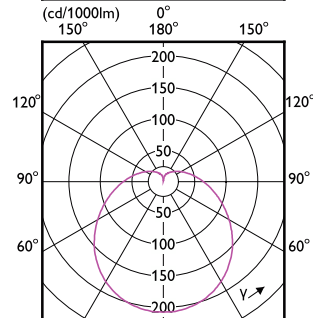

Lámparas LED Essential

Order Code	Full Product Name	T° estuche máxima (nominal)
929003797712	Ess LEDBulb 10-75W E27 3000K A19 1PK	80 °C
929003797812	Ess LEDBulb 10-75W E27 6500K A19 1PK	80 °C
929003797912	Ess LEDBulb 12-100W E27 3000K A19 1PK	85 °C
929003797942	Ess LEDBulb 12-100W E27 3000K A19 4PK	85 °C
929003798012	Ess LEDBulb 12-100W E27 6500K A19 1PK	85 °C
929003798042	Ess LEDBulb 12-100W E27 6500K A19 4PK	85 °C
929002312211	Ess LEDBulb 5,5-40W E27 6500K 1PF/6 MX	85 °C
929002312394	Ess LEDBulb 8-60W E27 3000K 8CT/5 MX	90 °C
929002312494	Ess LEDBulb 8-60W E27 6500K 8CT/5 MX	90 °C
929003797312	Ess LEDBulb 5,5-40W E27 3000K A19 1PK	75 °C
929003797412	Ess LEDBulb 5,5-40W E27 6500K A19 1PK	75 °C
929003797512	Ess LEDBulb 8-60W E27 3000K A19 1PK	80 °C
929003797542	Ess LEDBulb 8-60W E27 3000K A19 4PK	80 °C
929003797612	Ess LEDBulb 8-60W E27 6500K A19 1PK	80 °C
929003797642	Ess LEDBulb 8-60W E27 6500K A19 4PK	80 °C