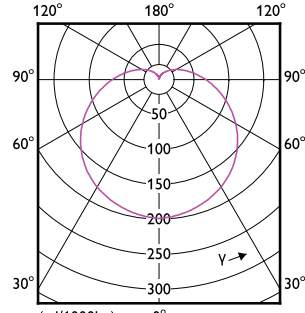

Essential LED bulbs