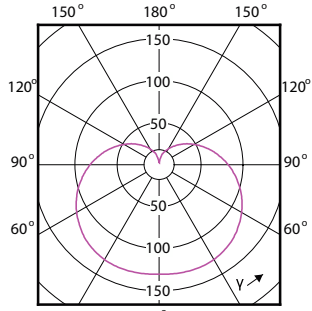

Essential LED bulbs