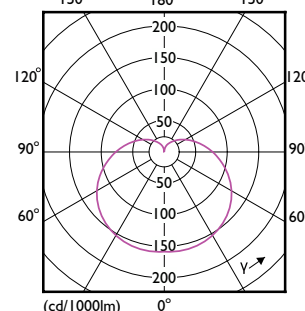

Essential LED bulbs