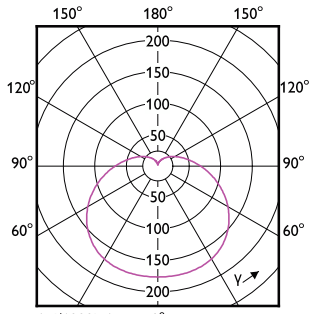

Essential LED bulbs