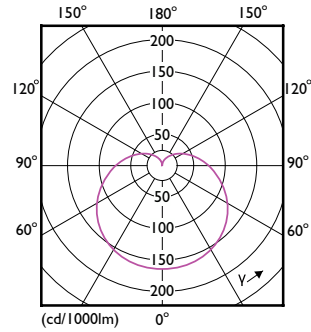

Essential LED bulbs