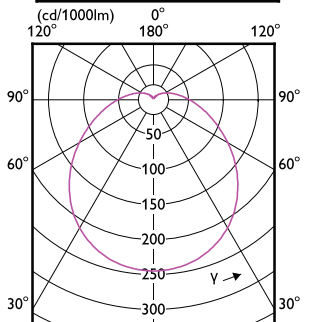

Essential LED bulbs