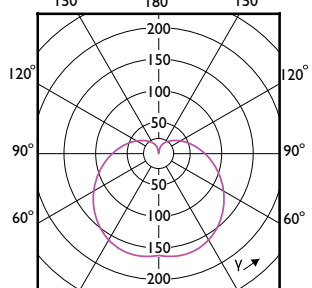

Essential LED bulbs