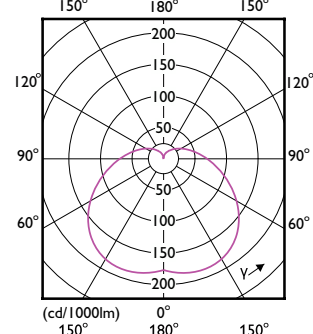

Order Code	Full Product Name	Ambient temperature range	Energy
			Consumption kWh/1000 h
929003797412	Ess LEDBulb 5.5-40W E27 6500K A19 1PK	-20 to +45 °C	-
929003797512	Ess LEDBulb 8-60W E27 3000K A19 1PK	-20 to +45 °C	-
929003797542	Ess LEDBulb 8-60W E27 3000K A19 4PK	-20 to +45 °C	-
929003797612	Ess LEDBulb 8-60W E27 6500K A19 1PK	-20 to +45 °C	-
929003797642	Ess LEDBulb 8-60W E27 6500K A19 4PK	-20 to +45 °C	-
929003761447	ESS LEDBulb 4.4W E17 2700K 100V 1PF/12JP	-20 to +45 °C	-
929003761448	ESS LEDBulb 4.4W E17 2700K 100V 2PF/6 JP	-20 to +45 °C	-
929003761547	ESS LEDBulb 6.5W E17 2700K 100V 1PF/12JP	-20 to +45 °C	-
929003761548	ESS LEDBulb 6.5W E17 2700K 100V 2PF/6 JP	-20 to +45 °C	-
929003761647	ESS LEDBulb 4.4W E17 6500K 100V 1PF/12JP	-20 to +45 °C	-
929003761648	ESS LEDBulb 4.4W E17 6500K 100V 2PF/6 JP	-20 to +45 °C	-
929003761747	ESS LEDBulb 6.5W E17 6500K 100V 1PF/12JP	-20 to +45 °C	-
929003761748	ESS LEDBulb 6.5W E17 6500K 100V 2PF/6 JP	-20 to +45 °C	-
929003482892	ESS LEDBulb 9W E27 3000K HV 1PF/20 AR	-20 °C to 45 °C	-
929003482895	ESS LEDBulb 9W E27 3000K HV 2PF/10 AR	-20 °C to 45 °C	-
929003482992	ESS LEDBulb 9W E27 6500K HV 1PF/20 AR	-20 °C to 45 °C	-
929003482995	ESS LEDBulb 9W E27 6500K HV 2PF/10 AR	-20 °C to 45 °C	-
929003482996	ESS LEDBulb 9W E27 6500K HV 3PF/6 AR	-20 °C to 45 °C	-
929003483092	ESS LEDBulb 12W E27 3000K HV 1PF/20 AR	-20 °C to 45 °C	-
929003483095	ESS LEDBulb 12W E27 3000K HV 2PF/10 AR	-20 °C to 45 °C	-
929003483192	ESS LEDBulb 12W E27 6500K HV 1PF/20 AR	-20 °C to 45 °C	-
929003483195	ESS LEDBulb 12W E27 6500K HV 2PF/10 AR	-20 °C to 45 °C	-
929003483196	ESS LEDBulb 12W E27 6500K HV 3PF/6 AR	-20 °C to 45 °C	-