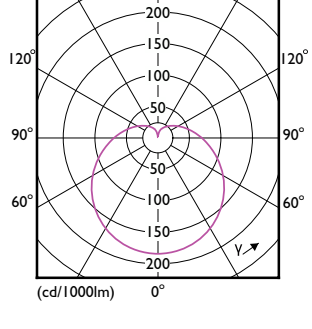

Essential LED bulbs