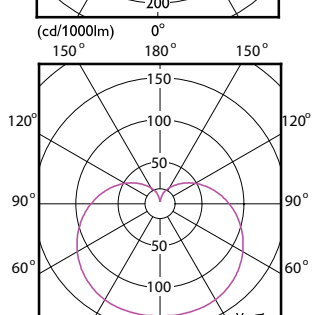

Essential LED bulbs

(cd/1000lm) 0°