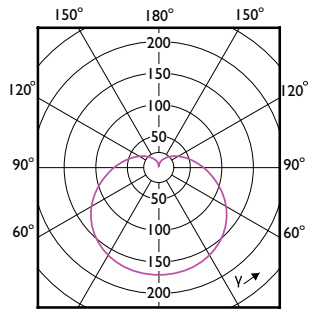

Essential LED bulbs