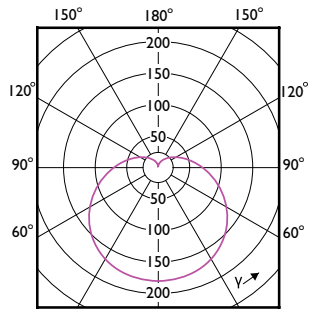

Essential LED bulbs