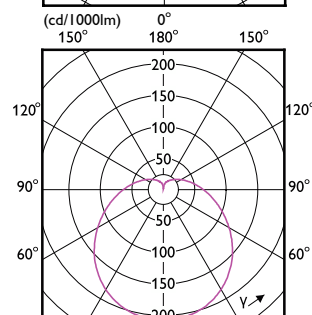

(cd/1000lm) 0°