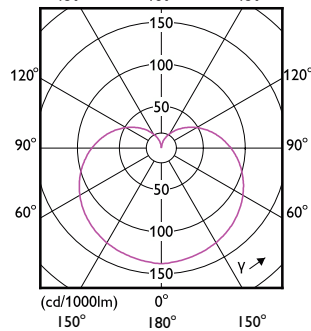

Essential LED bulbs