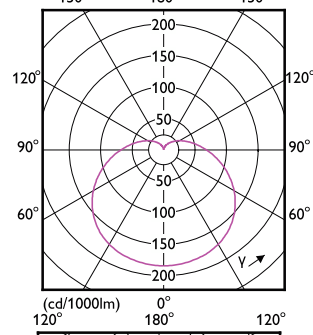

Order Code	Full Product Name	Ambient temperature range	Energy
			Consumption kWh/1000 h
929003797412	Ess LEDBulb 5.5-40W E27 6500K A19 1PK	-20 to +45 °C	-
929003797512	Ess LEDBulb 8-60W E27 3000K A19 1PK	-20 to +45 °C	-
929003797542	Ess LEDBulb 8-60W E27 3000K A19 4PK	-20 to +45 °C	-
929003797612	Ess LEDBulb 8-60W E27 6500K A19 1PK	-20 to +45 °C	-
929003797642	Ess LEDBulb 8-60W E27 6500K A19 4PK	-20 to +45 °C	-
929003761447	ESS LEDBulb 4.4W E17 2700K 100V 1PF/12JP	-20 to +45 °C	-
929003761448	ESS LEDBulb 4.4W E17 2700K 100V 2PF/6 JP	-20 to +45 °C	-
929003761547	ESS LEDBulb 6.5W E17 2700K 100V 1PF/12JP	-20 to +45 °C	-
929003761548	ESS LEDBulb 6.5W E17 2700K 100V 2PF/6 JP	-20 to +45 °C	-
929003761647	ESS LEDBulb 4.4W E17 6500K 100V 1PF/12JP	-20 to +45 °C	-
929003761648	ESS LEDBulb 4.4W E17 6500K 100V 2PF/6 JP	-20 to +45 °C	-
929003761747	ESS LEDBulb 6.5W E17 6500K 100V 1PF/12JP	-20 to +45 °C	-
929003761748	ESS LEDBulb 6.5W E17 6500K 100V 2PF/6 JP	-20 to +45 °C	-
929003482892	ESS LEDBulb 9W E27 3000K HV 1PF/20 AR	-20 °C to 45 °C	-
929003482895	ESS LEDBulb 9W E27 3000K HV 2PF/10 AR	-20 °C to 45 °C	-
929003482992	ESS LEDBulb 9W E27 6500K HV 1PF/20 AR	-20 °C to 45 °C	-
929003482995	ESS LEDBulb 9W E27 6500K HV 2PF/10 AR	-20 °C to 45 °C	-
929003482996	ESS LEDBulb 9W E27 6500K HV 3PF/6 AR	-20 °C to 45 °C	-
929003483092	ESS LEDBulb 12W E27 3000K HV 1PF/20 AR	-20 °C to 45 °C	-
929003483095	ESS LEDBulb 12W E27 3000K HV 2PF/10 AR	-20 °C to 45 °C	-
929003483192	ESS LEDBulb 12W E27 6500K HV 1PF/20 AR	-20 °C to 45 °C	-
929003483195	ESS LEDBulb 12W E27 6500K HV 2PF/10 AR	-20 °C to 45 °C	-
929003483196	ESS LEDBulb 12W E27 6500K HV 3PF/6 AR	-20 °C to 45 °C	-