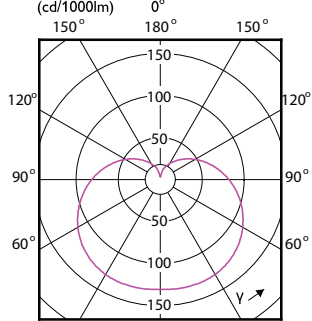

Essential LED bulbs