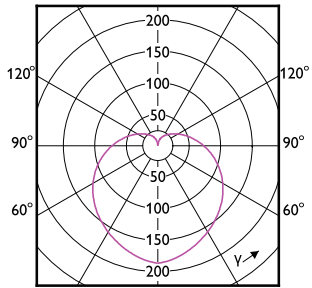

Essential LED bulbs