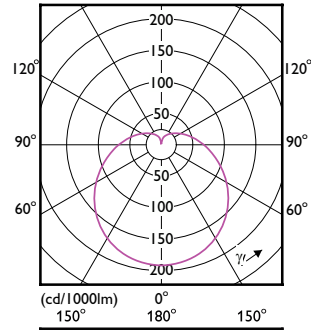

Essential LED bulbs