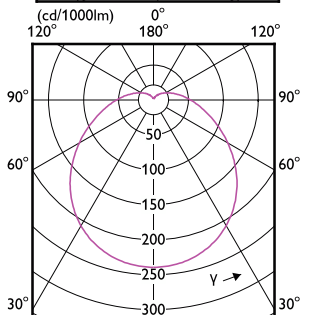

Essential LED bulbs

(cd/1000lm) 0°