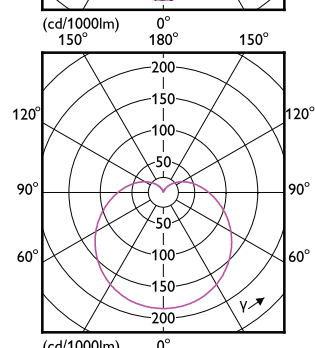

Essential LED bulbs