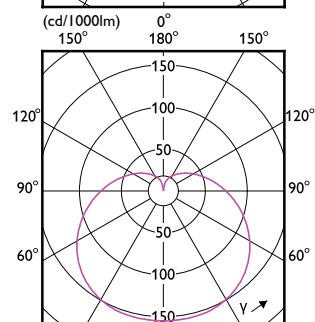

Essential LED bulbs