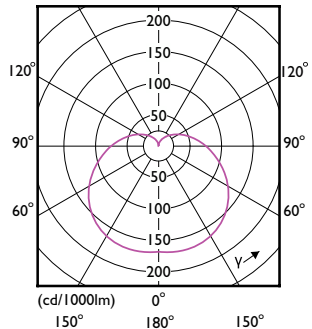

Essential LED bulbs