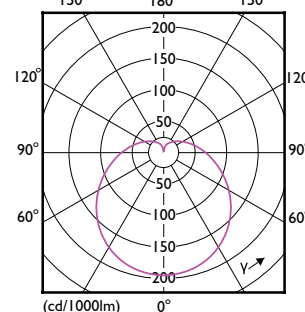

Essential LED bulbs