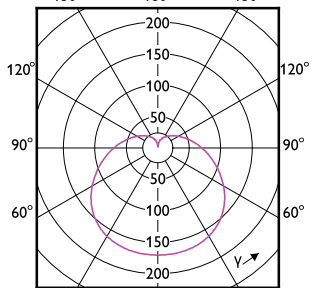

Essential LED bulbs