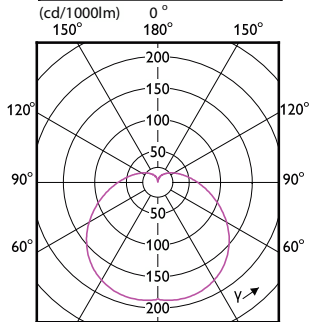

Essential LED bulbs