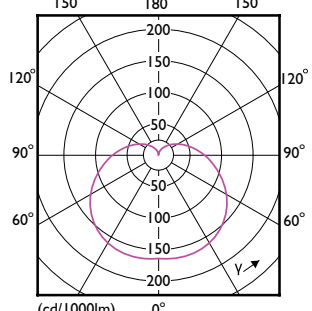

Essential LED bulbs