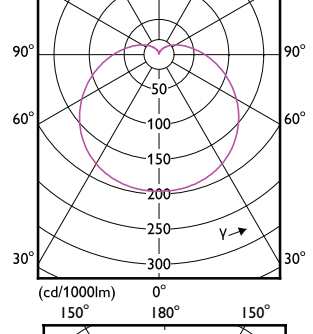

Order Code	Full Product Name	Ambient temperature range	Energy
			Consumption kWh/1000 h
929003797412	Ess LEDBulb 5.5-40W E27 6500K A19 1PK	-20 to +45 °C	-
929003797512	Ess LEDBulb 8-60W E27 3000K A19 1PK	-20 to +45 °C	-
929003797542	Ess LEDBulb 8-60W E27 3000K A19 4PK	-20 to +45 °C	-
929003797612	Ess LEDBulb 8-60W E27 6500K A19 1PK	-20 to +45 °C	-
929003797642	Ess LEDBulb 8-60W E27 6500K A19 4PK	-20 to +45 °C	-
929003761447	ESS LEDBulb 4.4W E17 2700K 100V 1PF/12JP	-20 to +45 °C	-
929003761448	ESS LEDBulb 4.4W E17 2700K 100V 2PF/6 JP	-20 to +45 °C	-
929003761547	ESS LEDBulb 6.5W E17 2700K 100V 1PF/12JP	-20 to +45 °C	-
929003761548	ESS LEDBulb 6.5W E17 2700K 100V 2PF/6 JP	-20 to +45 °C	-
929003761647	ESS LEDBulb 4.4W E17 6500K 100V 1PF/12JP	-20 to +45 °C	-
929003761648	ESS LEDBulb 4.4W E17 6500K 100V 2PF/6 JP	-20 to +45 °C	-
929003761747	ESS LEDBulb 6.5W E17 6500K 100V 1PF/12JP	-20 to +45 °C	-
929003761748	ESS LEDBulb 6.5W E17 6500K 100V 2PF/6 JP	-20 to +45 °C	-
929003482892	ESS LEDBulb 9W E27 3000K HV 1PF/20 AR	-20 °C to 45 °C	-
929003482895	ESS LEDBulb 9W E27 3000K HV 2PF/10 AR	-20 °C to 45 °C	-
929003482992	ESS LEDBulb 9W E27 6500K HV 1PF/20 AR	-20 °C to 45 °C	-
929003482995	ESS LEDBulb 9W E27 6500K HV 2PF/10 AR	-20 °C to 45 °C	-
929003482996	ESS LEDBulb 9W E27 6500K HV 3PF/6 AR	-20 °C to 45 °C	-
929003483092	ESS LEDBulb 12W E27 3000K HV 1PF/20 AR	-20 °C to 45 °C	-
929003483095	ESS LEDBulb 12W E27 3000K HV 2PF/10 AR	-20 °C to 45 °C	-
929003483192	ESS LEDBulb 12W E27 6500K HV 1PF/20 AR	-20 °C to 45 °C	-
929003483195	ESS LEDBulb 12W E27 6500K HV 2PF/10 AR	-20 °C to 45 °C	-
929003483196	ESS LEDBulb 12W E27 6500K HV 3PF/6 AR	-20 °C to 45 °C	-