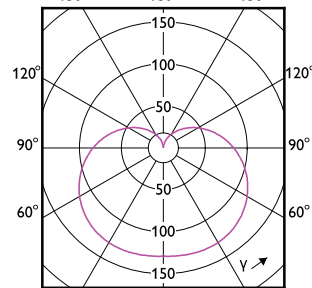

Essential LED bulbs