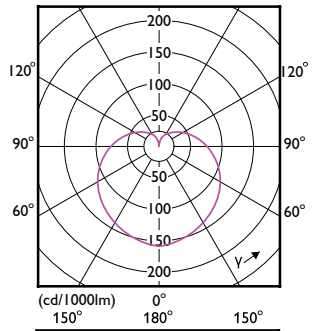

Essential LED bulbs