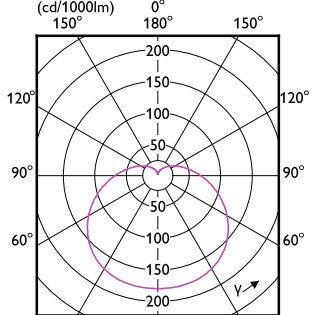

Essential LED bulbs

(cd/1000lm) 0°