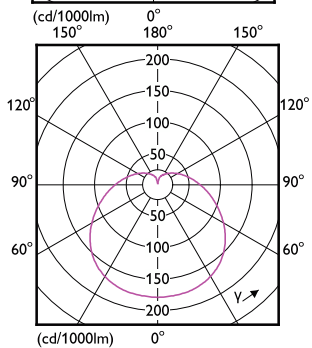

Essential LED bulbs