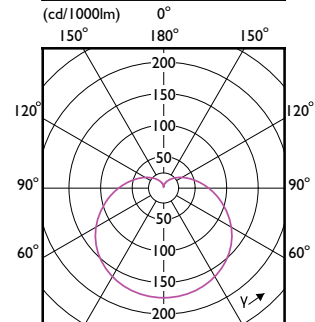

Essential LED bulbs