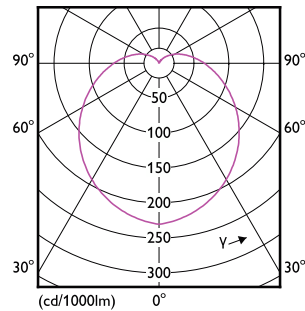

Essential LED bulbs