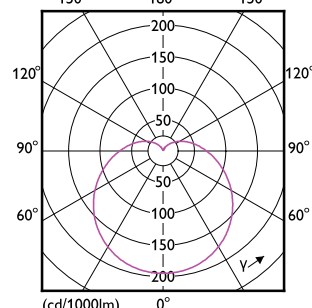

Essential LED bulbs