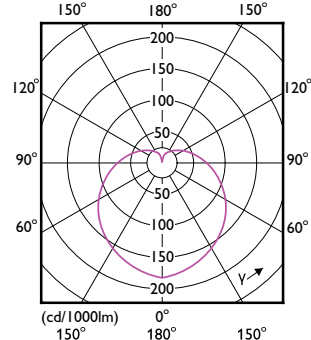

Essential LED bulbs