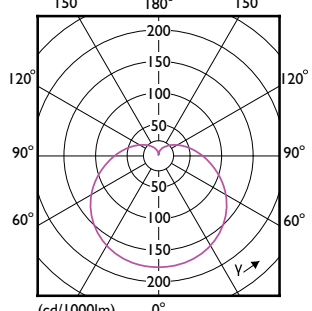

Essential LED bulbs