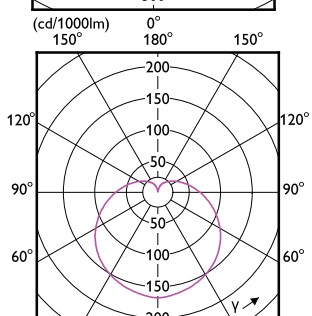

Essential LED bulbs

(cd/1000lm) 0°