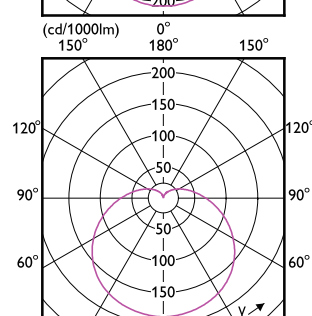

(cd/1000lm) 0°