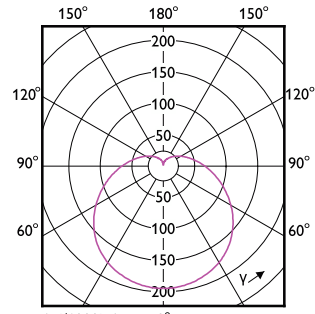

Essential LED bulbs