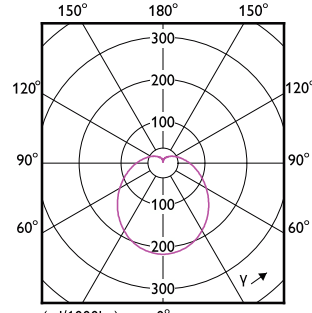

Essential LED bulbs