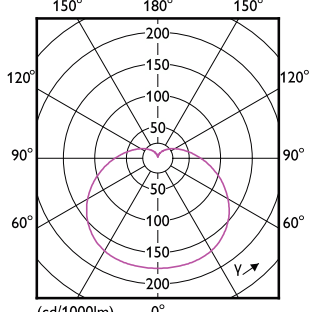

Essential LED bulbs