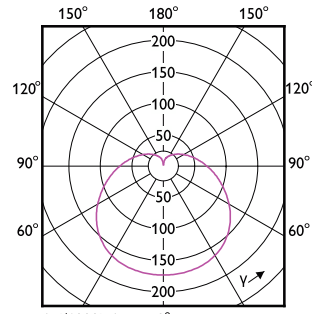

# Essential LED bulbs

(cd/1000lm) 0°

(cd/1000lm) 0°