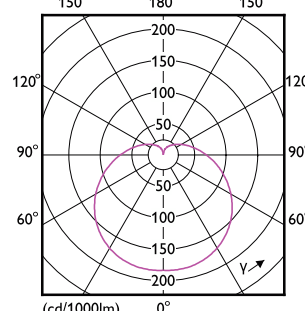

Essential LED bulbs