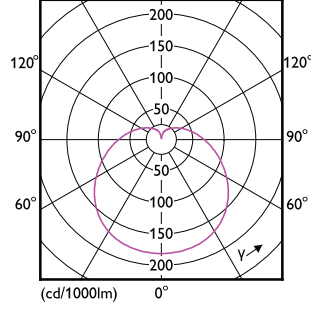

Essential LED bulbs