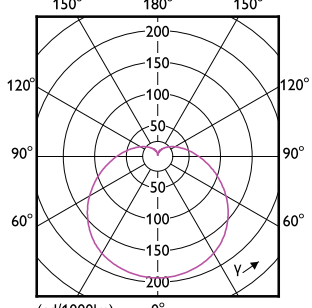

Essential LED bulbs