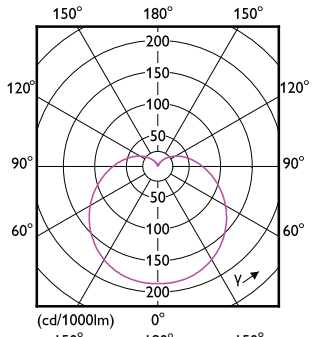

Essential LED bulbs