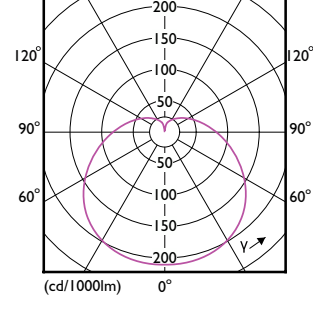

Order Code	Full Product Name	Ambient temperature range	Energy
			Consumption kWh/1000 h
929003797412	Ess LEDBulb 5.5-40W E27 6500K A19 1PK	-20 to +45 °C	-
929003797512	Ess LEDBulb 8-60W E27 3000K A19 1PK	-20 to +45 °C	-
929003797542	Ess LEDBulb 8-60W E27 3000K A19 4PK	-20 to +45 °C	-
929003797612	Ess LEDBulb 8-60W E27 6500K A19 1PK	-20 to +45 °C	-
929003797642	Ess LEDBulb 8-60W E27 6500K A19 4PK	-20 to +45 °C	-
929003761447	ESS LEDBulb 4.4W E17 2700K 100V 1PF/12JP	-20 to +45 °C	-
929003761448	ESS LEDBulb 4.4W E17 2700K 100V 2PF/6 JP	-20 to +45 °C	-
929003761547	ESS LEDBulb 6.5W E17 2700K 100V 1PF/12JP	-20 to +45 °C	-
929003761548	ESS LEDBulb 6.5W E17 2700K 100V 2PF/6 JP	-20 to +45 °C	-
929003761647	ESS LEDBulb 4.4W E17 6500K 100V 1PF/12JP	-20 to +45 °C	-
929003761648	ESS LEDBulb 4.4W E17 6500K 100V 2PF/6 JP	-20 to +45 °C	-
929003761747	ESS LEDBulb 6.5W E17 6500K 100V 1PF/12JP	-20 to +45 °C	-
929003761748	ESS LEDBulb 6.5W E17 6500K 100V 2PF/6 JP	-20 to +45 °C	-
929003482892	ESS LEDBulb 9W E27 3000K HV 1PF/20 AR	-20 °C to 45 °C	-
929003482895	ESS LEDBulb 9W E27 3000K HV 2PF/10 AR	-20 °C to 45 °C	-
929003482992	ESS LEDBulb 9W E27 6500K HV 1PF/20 AR	-20 °C to 45 °C	-
929003482995	ESS LEDBulb 9W E27 6500K HV 2PF/10 AR	-20 °C to 45 °C	-
929003482996	ESS LEDBulb 9W E27 6500K HV 3PF/6 AR	-20 °C to 45 °C	-
929003483092	ESS LEDBulb 12W E27 3000K HV 1PF/20 AR	-20 °C to 45 °C	-
929003483095	ESS LEDBulb 12W E27 3000K HV 2PF/10 AR	-20 °C to 45 °C	-
929003483192	ESS LEDBulb 12W E27 6500K HV 1PF/20 AR	-20 °C to 45 °C	-
929003483195	ESS LEDBulb 12W E27 6500K HV 2PF/10 AR	-20 °C to 45 °C	-
929003483196	ESS LEDBulb 12W E27 6500K HV 3PF/6 AR	-20 °C to 45 °C	-