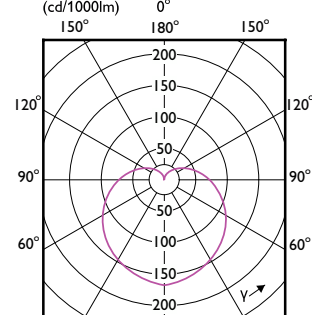

(cd/1000lm) 0°