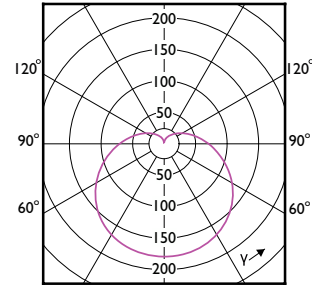

Essential LED bulbs