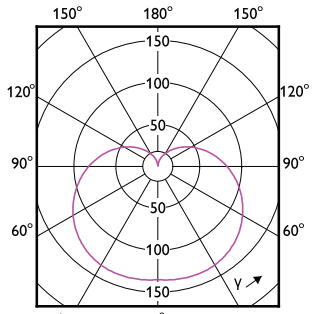

Essential LED bulbs

(cd/1000lm) 0°