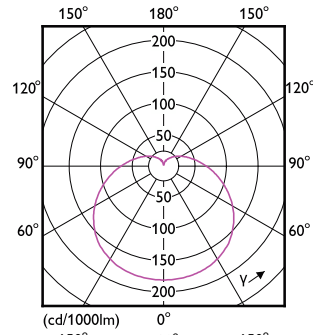

Order Code	Full Product Name	Ambient temperature range	Energy
			Consumption kWh/1000 h
929003797412	Ess LEDBulb 5.5-40W E27 6500K A19 1PK	-20 to +45 °C	-
929003797512	Ess LEDBulb 8-60W E27 3000K A19 1PK	-20 to +45 °C	-
929003797542	Ess LEDBulb 8-60W E27 3000K A19 4PK	-20 to +45 °C	-
929003797612	Ess LEDBulb 8-60W E27 6500K A19 1PK	-20 to +45 °C	-
929003797642	Ess LEDBulb 8-60W E27 6500K A19 4PK	-20 to +45 °C	-
929003761447	ESS LEDBulb 4.4W E17 2700K 100V 1PF/12JP	-20 to +45 °C	-
929003761448	ESS LEDBulb 4.4W E17 2700K 100V 2PF/6 JP	-20 to +45 °C	-
929003761547	ESS LEDBulb 6.5W E17 2700K 100V 1PF/12JP	-20 to +45 °C	-
929003761548	ESS LEDBulb 6.5W E17 2700K 100V 2PF/6 JP	-20 to +45 °C	-
929003761647	ESS LEDBulb 4.4W E17 6500K 100V 1PF/12JP	-20 to +45 °C	-
929003761648	ESS LEDBulb 4.4W E17 6500K 100V 2PF/6 JP	-20 to +45 °C	-
929003761747	ESS LEDBulb 6.5W E17 6500K 100V 1PF/12JP	-20 to +45 °C	-
929003761748	ESS LEDBulb 6.5W E17 6500K 100V 2PF/6 JP	-20 to +45 °C	-
929003482892	ESS LEDBulb 9W E27 3000K HV 1PF/20 AR	-20 °C to 45 °C	-
929003482895	ESS LEDBulb 9W E27 3000K HV 2PF/10 AR	-20 °C to 45 °C	-
929003482992	ESS LEDBulb 9W E27 6500K HV 1PF/20 AR	-20 °C to 45 °C	-
929003482995	ESS LEDBulb 9W E27 6500K HV 2PF/10 AR	-20 °C to 45 °C	-
929003482996	ESS LEDBulb 9W E27 6500K HV 3PF/6 AR	-20 °C to 45 °C	-
929003483092	ESS LEDBulb 12W E27 3000K HV 1PF/20 AR	-20 °C to 45 °C	-
929003483095	ESS LEDBulb 12W E27 3000K HV 2PF/10 AR	-20 °C to 45 °C	-
929003483192	ESS LEDBulb 12W E27 6500K HV 1PF/20 AR	-20 °C to 45 °C	-
929003483195	ESS LEDBulb 12W E27 6500K HV 2PF/10 AR	-20 °C to 45 °C	-
929003483196	ESS LEDBulb 12W E27 6500K HV 3PF/6 AR	-20 °C to 45 °C	-