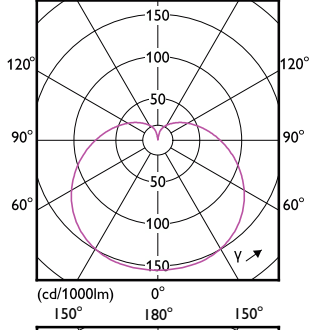

Essential LED bulbs