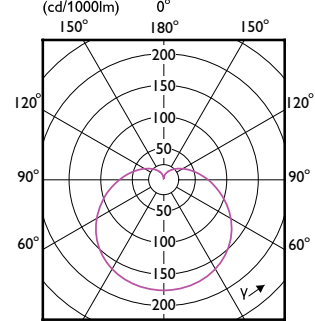

Essential LED bulbs