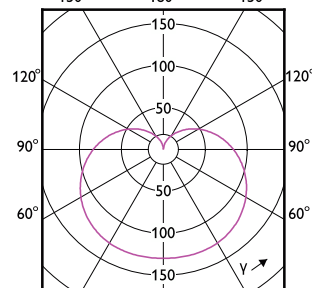

Essential LED bulbs