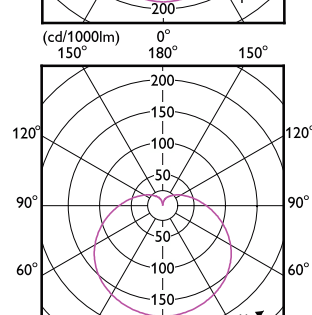

(cd/1000lm) 0°