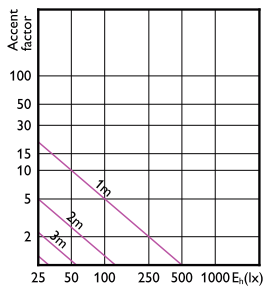

Accent Diagram - ESS LED MR16 3-35W 36D 830 SO 100-240V