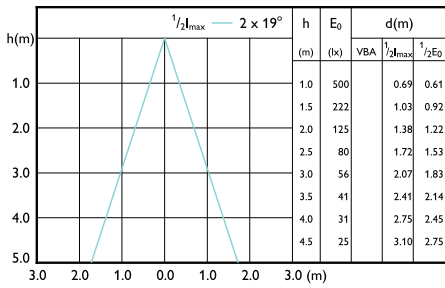

Essential LED spot MR16

Beam Diagrams

Beam diagram - ESS LED MR16 3-35W 36D 830 SO 100-240V