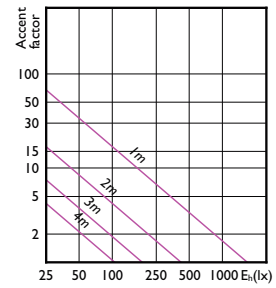

Accent Diagram - Essential LED 5-50W 2700K MR16 24D