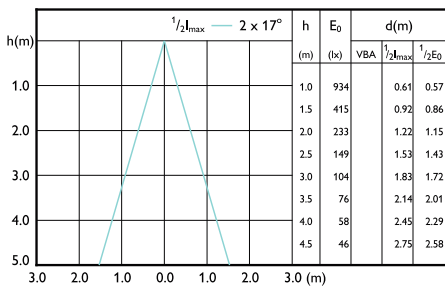

Beam diagram - ESS LED MR16 6-48W 36D 827 100-240V