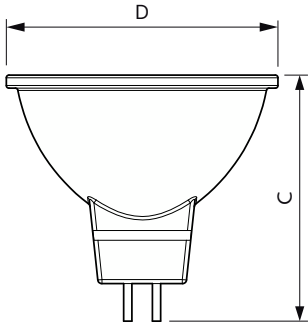

## Dimensional drawing

| Product  | D       | C       |
|--|---------|---------|
| 5W (50W) GU5.3 cap Cool daylight Non-dimmable Spot | 50 mm   | 46 mm   |
| 5W (50W) GU5.3 cap Warm white Non-dimmable Spot    | 50 mm   | 46 mm   |
| ESS LED MR16 3-35W 36D 830 SO 100-240V             | 50.5 mm | 46.5 mm |
| ESS LED MR16 4.5-50W 36D 830 100-240V              | 50.5 mm | 46.5 mm |
| ESS LED MR16 4.5-50W 36D 830 SO 100-240V           | 50.5 mm | 46.5 mm |
| ESS LED MR16 4.5-50W 36D 830 SO 100-240V           | 50.5 mm | 46.5 mm |
| ESS LED MR16 4.5-50W 36D 865 SO 100-240V           | 50.5 mm | 46.5 mm |
| ESS LED MR16 4.5-50W 36D 865 SO 100-240V           | 50.5 mm | 46.5 mm |
| ESS LED MR16 6-48W 36D 827 100-240V                | 50 mm   | 45 mm   |
| ESS LED MR16 6-48W 36D 830 100-240V                | 50 mm   | 45 mm   |
| ESS LED MR16 6-48W 36D 840 100-240V                | 50 mm   | 45 mm   |
| LED MR16 4.5-50W 36D 830 SO 120V Dim 1CT           | 50.5 mm | 46.5 mm |