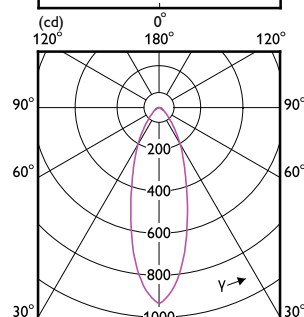

Essential LED spot MR16