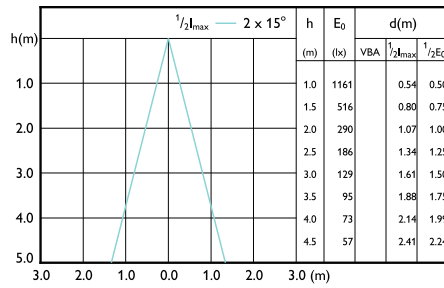

Beam diagram - ESS LED MR16 6-48W 36D 840 100-240V