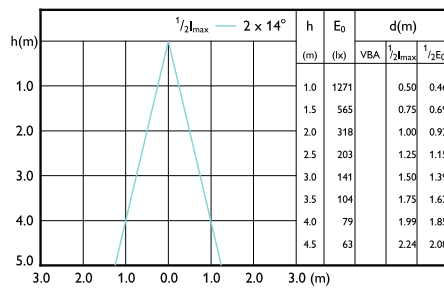

## Beam Diagrams

Beam diagram - ESS LED MR16 3-35W 36D 830 SO 100-240V

Beam diagram - ESS LED MR16 6-48W 36D 840 100-240V

Beam diagram - Essential LED 5-50W 2700K MR16 24D

Beam diagram - Essential LED 5-50W 6500K MR16 24D