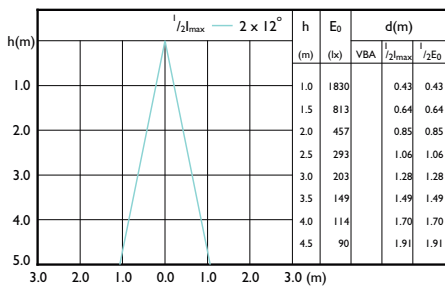

## Beam Diagrams

Beam diagram - ESS LED MR16 3-35W 36D 830 SO 100-240V

Beam diagram - ESS LED MR16 6-48W 36D 840 100-240V

Beam diagram - Essential LED 5-50W 2700K MR16 24D

Beam diagram - Essential LED 5-50W 6500K MR16 24D