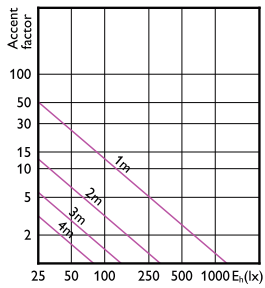

## Accent Diagrams

Accent Diagram - LED MR16 4.5-50W 36D 830 SO 120V Dim 1CT

Accent Diagram - ESS LED MR16 6-48W 36D 827 100-240V

Accent Diagram - Essential LED 5-50W 6500K MR16 24D

Accent Diagram - ESS LED MR16 6-48W 36D 830 100-240V