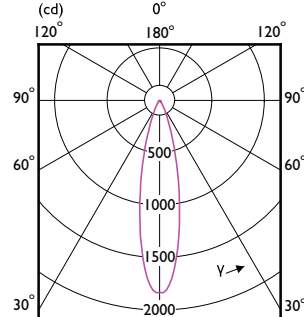

Essential LED spot MR16