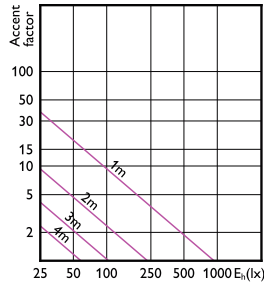

Accent Diagram - ESS LED MR16 6-48W 36D 827 100-240V