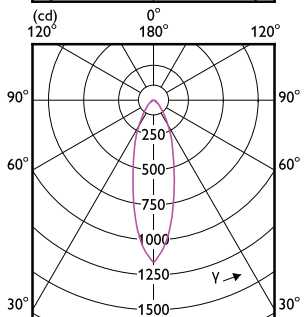

Essential LED spot MR16