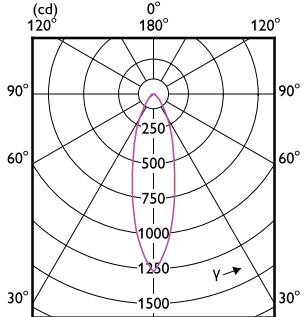

Essential LED spot MR16