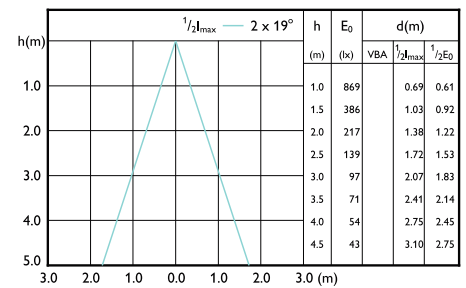

Beam diagram - LED MR16 4.5-50W 36D 830 SO 120V Dim 1CT