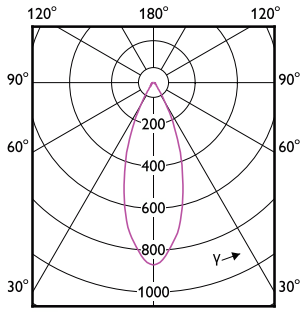

Essential LED spot MR16