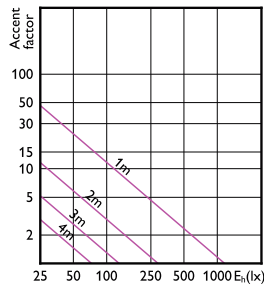

## Accent Diagrams

Accent Diagram - LED MR16 4.5-50W 36D 830 SO 120V Dim 1CT

Accent Diagram - ESS LED MR16 6-48W 36D 827 100-240V

Accent Diagram - Essential LED 5-50W 6500K MR16 24D

Accent Diagram - ESS LED MR16 6-48W 36D 830 100-240V