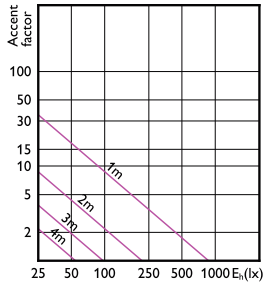

Essential LED spot MR16

Accent Diagrams

Accent Diagram - LED MR16 4.5-50W 36D 830 SO 120V Dim 1CT