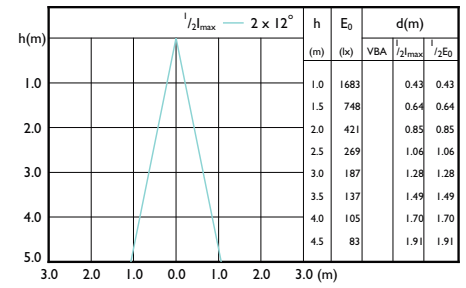

Beam diagram - Essential LED 5-50W 2700K MR16 24D