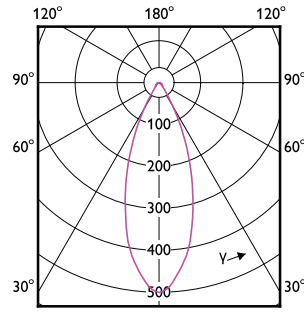

Essential LED spot MR16