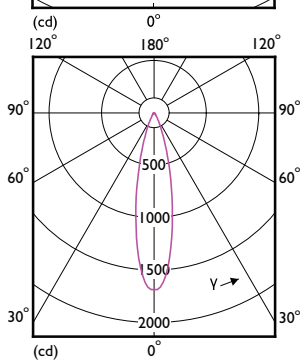

Essential LED spot MR16