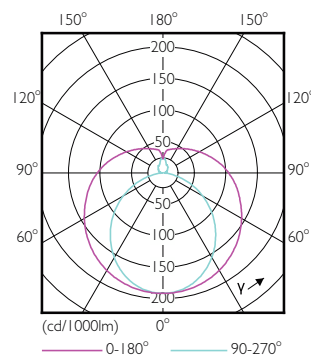

Order Code	Full Product Name	Bulb Finish
929002375208	Ledtube DE 600mm 9W 900lm 765 T8 G13	Frosted
929003087411	Ecofit E Mains 600mm 8W 765 T8	Frosted
929003087611	Ecofit E Mains 1200mm 16W 765 T8	Frosted
929003576138	Ledtube DE E HO 1200mm 22W 740 T8	Frosted
929003576238	Ledtube DE E HO 1200mm 22W 765 T8	Frosted

Approval and Application

Order Code	Full Product Name	Ambient temperature range	Energy
			Consumption kWh/1000 h
929001338222	Ecofit LEDtube 1500mm 20W 865 T8 I	-20 °C to 45 °C	20 kWh
929001184708	8W (18W) G13 Cool White Non-dimmable Linear tube	-20 °C to 45 °C	8 kWh
929001184808	8W (18W) G13 Cool daylight Linear tube	-20 °C to 45 °C	8 kWh
929002351968	Ledtube DE 1200mm 16W 765 T8 G13	-20 to +45 °C	-
929002375108	Ledtube DE 600mm 9W 900lm 740 T8 G13	-20 °C to 45 °C	9 kWh
929002375208	Ledtube DE 600mm 9W 900lm 765 T8 G13	-20 °C to 45 °C	9 kWh
929003087411	Ecofit E Mains 600mm 8W 765 T8	-20 to +45 °C	-
929003087611	Ecofit E Mains 1200mm 16W 765 T8	-20 to +45 °C	-

Order Code	Full Product Name	Ambient temperature range	Energy
			Consumption kWh/1000 h
929003576138	Ledtube DE E HO 1200mm 22W 740 T8	-20 °C to 45 °C	-
929003576238	Ledtube DE E HO 1200mm 22W 765 T8	-20 °C to 45 °C	-