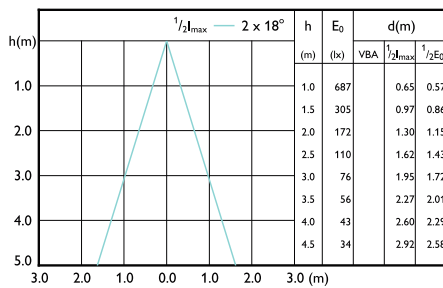

## Beam Diagrams

Beam diagram - LEDspot 4-50W GU10 827  
100-240V 36D ND

Beam diagram - LEDspot GU10 6-50W D 850  
35D 120V 3CT/6

Beam diagram - LEDspot50W GU10Kit\_R 865  
100-240V 36D

Beam diagram - LEDspot GU10 6-50W D 865  
35D 120V 1PF/6