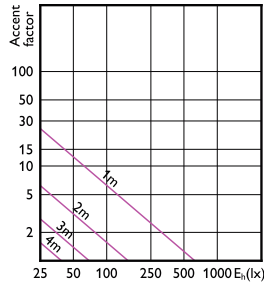

Accent Diagram - LEDspot 4-50W GU10 827
100-240V 36D ND