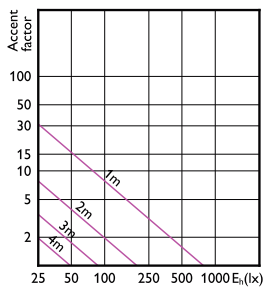

Accent Diagram - LEDspot GU10 6-50W D 865
35D 120V 1PF/6