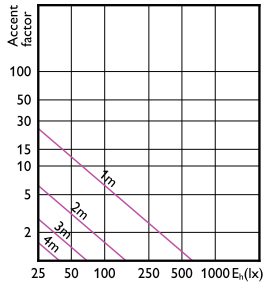

Essential LED spot GU10

Accent Diagrams

Accent Diagram - LEDspot50W GU10Kit_R 865
100-240V 36D