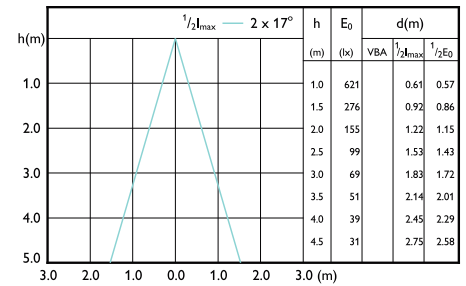

Beam diagram - LEDspot50W GU10Kit_R 865
100-240V 36D