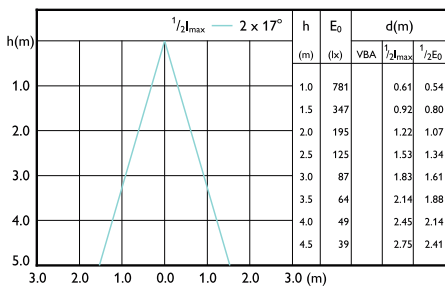

## Beam Diagrams

Beam diagram - LEDspot 4-50W GU10 827  
100-240V 36D ND

Beam diagram - LEDspot GU10 6-50W D 850  
35D 120V 3CT/6

Beam diagram - LEDspot50W GU10Kit\_R 865  
100-240V 36D

Beam diagram - LEDspot GU10 6-50W D 865  
35D 120V 1PF/6