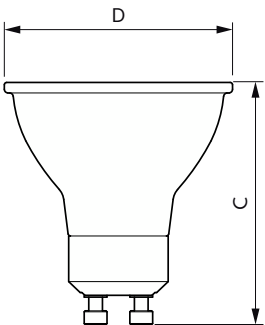

## Plano de dimensiones

Product	D	C
6W (50W) GU10 Warm white Dimmable Spot	50 mm	53 mm
LEDspot GU10 6-50W D 830 35D 120V 3CT/6	50 mm	53 mm
LEDspot GU10 6-50W D 865 35D 120V 1PF/6	50 mm	54 mm

Product	D	C
LEDspot GU10 6-50W D 850 35D 120V 3CT/6	50 mm	53 mm

## Plano de dimensiones

Product	D	C
LEDspot50W GU10Kit_R 865 100-240V 36D	50 mm	54 mm