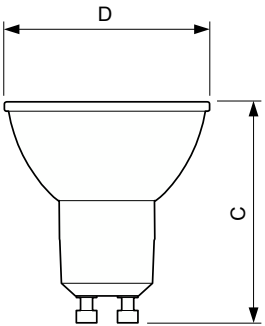

## Plano de dimensiones

Product	D	C
6W (50W) GU10 Warm white Dimmable Spot	50 mm	53 mm
LEDspot GU10 6-50W D 830 35D 120V 3CT/6	50 mm	53 mm
LEDspot GU10 6-50W D 865 35D 120V 1PF/6	50 mm	54 mm

Product	D	C
LEDspot GU10 6-50W D 850 35D 120V 3CT/6	50 mm	53 mm