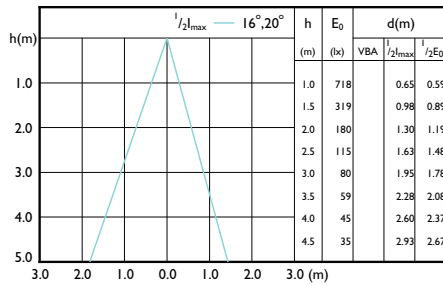

Beam diagram - LEDspot GU10 6-50W D 850
35D 120V 3CT/6