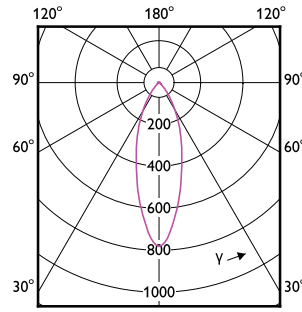

Essential LED spot GU10

Accent Diagrams