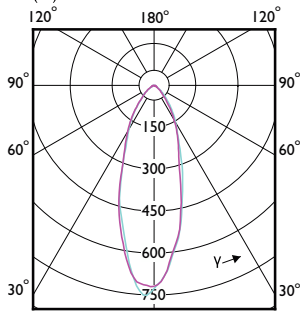

Essential LED spot GU10

Accent Diagrams