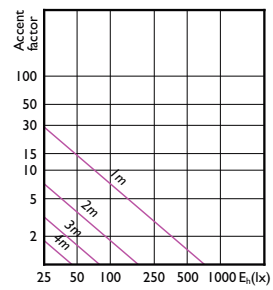

Accent Diagram - LEDspot GU10 6-50W D 850
35D 120V 3CT/6