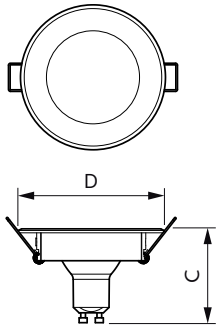

## Plano de dimensiones

Product	D	C
6W (50W) GU10 Warm white Dimmable Spot	50 mm	53 mm
LEDspot GU10 6-50W D 830 35D 120V 3CT/6	50 mm	53 mm
LEDspot GU10 6-50W D 865 35D 120V 1PF/6	50 mm	54 mm

Product	D	C
LEDspot GU10 6-50W D 850 35D 120V 3CT/6	50 mm	53 mm

## Plano de dimensiones

Product	D	C
LEDspot50W GU10Kit_R 865 100-240V 36D	50 mm	54 mm