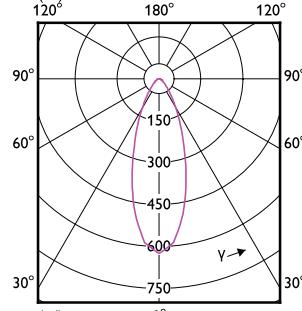

Essential LED spot GU10

Accent Diagrams