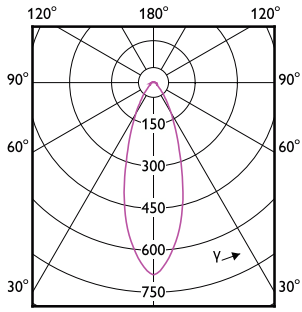

Essential LED spot GU10

Accent Diagrams