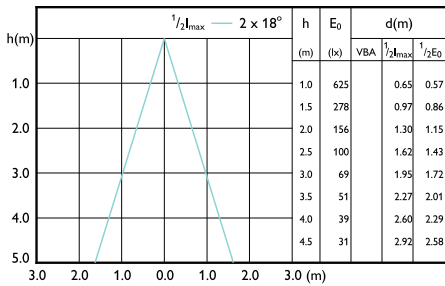

Beam Diagrams

Beam diagram - LEDspot 4-50W GU10 827
100-240V 36D ND