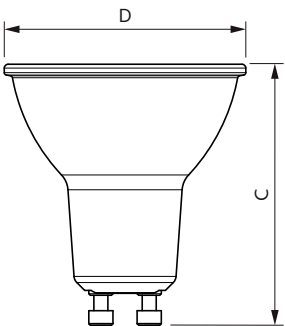

## Plano de dimensiones

Product	D	C
6W (50W) GU10 Warm white Dimmable Spot	50 mm	53 mm
LEDspot GU10 6-50W D 830 35D 120V 3CT/6	50 mm	53 mm
LEDspot GU10 6-50W D 865 35D 120V 1PF/6	50 mm	54 mm

Product	D	C
LEDspot GU10 6-50W D 850 35D 120V 3CT/6	50 mm	53 mm