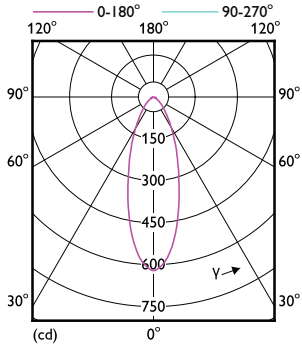

Essential LED spot GU10

Accent Diagrams