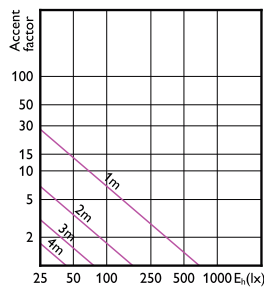

Accent Diagram - LEDspot GU10 6-50W D 830
35D 120V PF