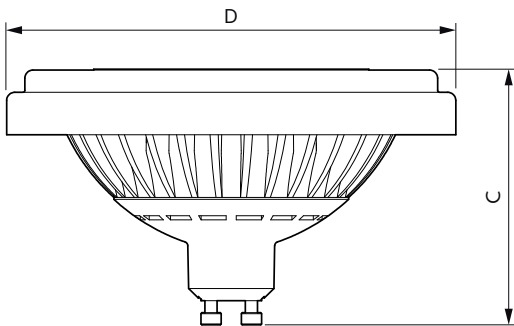

Application

- Domestic applications

Essential LED spot GU10

Versions

LEDspots LATAM1 AR111 GU10

Dimensional drawing

Product	D	C
LEDspot 70W AR111GU10 827 220-240V 30DND	111 mm	65 mm

Essential LED spot GU10