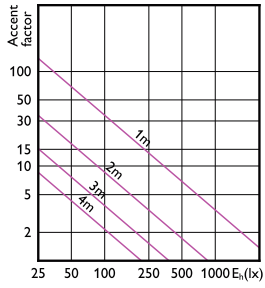

Essential LED spot GU10

Accent Diagrams

Accent Diagram - LEDspot 70W AR111GU10 827
220-240V 30DND