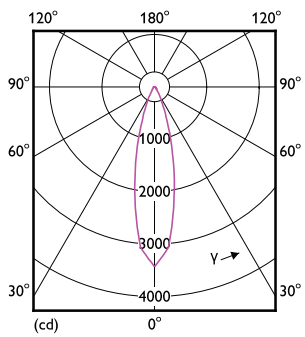

Application

- Domestic applications

Essential LED spot GU10

Versions

LEDspots LATAM1 AR111 GU10

Dimensional drawing

Product	D	C
LEDspot 70W AR111GU10 827 220-240V 30DND	111 mm	65 mm

Essential LED spot GU10