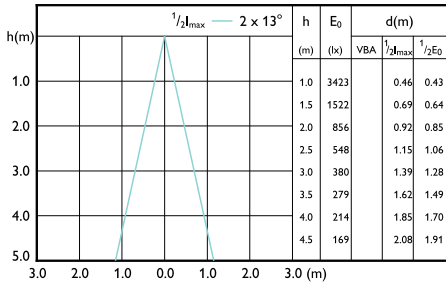

Beam Diagrams

Beam diagram - LEDspot 70W AR111GU10 827
220-240V 30DND