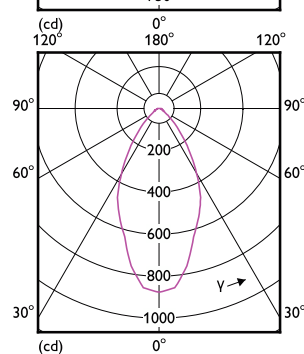

Essential LED spot GU10