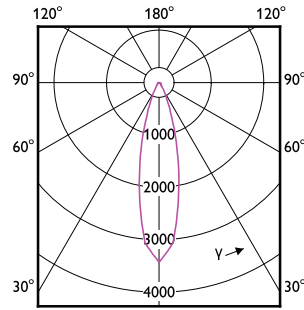

Essential LED spot GU10