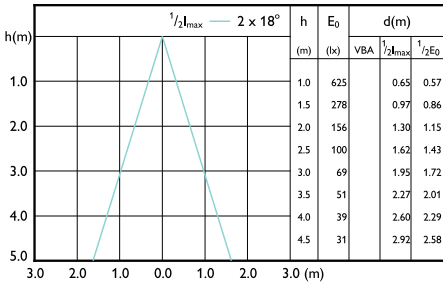

Essential LED spot GU10

Beam Diagrams

Beam diagram - LEDCLA 50W GU10 827
100-240V 36D ND1PF/6