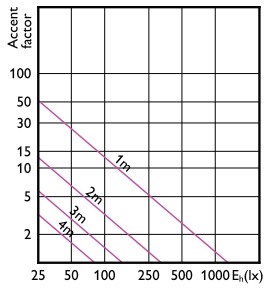

Essential LED spot GU10

Accent Diagrams

Accent Diagram - CorePro LEDspot 4.9-65W GU10 830 36D