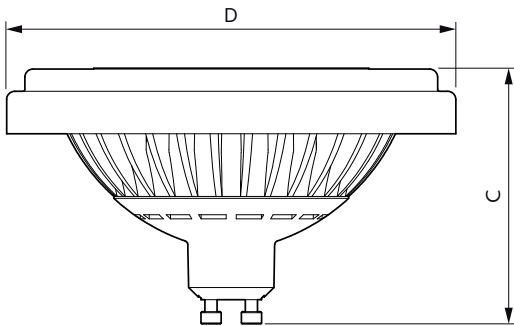

Essential LED spot GU10

Dimensional drawing

Product	D	C
LED MR11 GU10 25W 36D 6500K ND	36 mm	50 mm
MR11 3.5W-25W 250lm 36D 2700K GU10 ND	36 mm	50 mm

Product	D	C
LEDspot50W GU10Kit_S 827 100-240V 36D PF	50 mm	54 mm
LEDspot50W GU10Kit_S 865 100-240V 36D PF	50 mm	54 mm

Product	D	C
LEDspot 70W AR111GU10 827 220-240V 30DND	111 mm	65 mm
LEDspot 70W AR111GU10 865 220-240V 30DND	111 mm	65 mm

General Information

Cap-Base GU10

Light Technical

LLMF At End Of Nominal Lifetime (Nom) 70 %

Operating and Electrical

Starting Time (Nom) 0.5 s

General Information