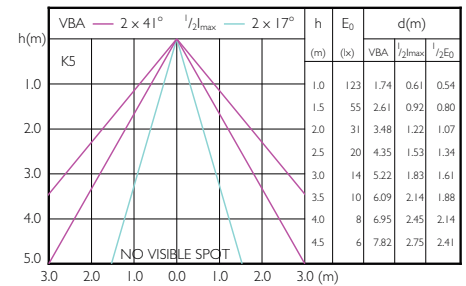

Beam diagram - MR11 3.5W-25W 250lm 36D
2700K GU10 ND