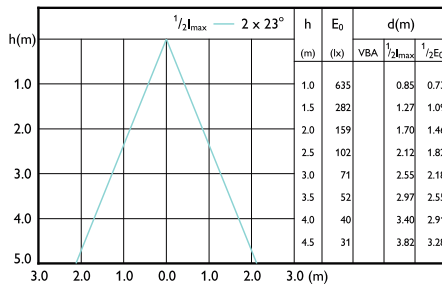

Essential LED spot GU10

Beam Diagrams

Beam diagram - LEDCLA 50W GU10 827
100-240V 36D ND1PF/6

Beam diagram - CorePro LEDspot 4.9-65W
GU10 865 36D

Beam diagram - ESS LEDspots 50W GU10 865
36D ND TR

Beam diagram - Corepro LEDspot 4.6-50W
GU10 830 36D