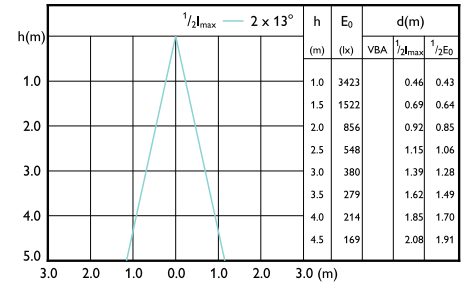

Beam diagram - ESS LEDspots 50W GU10 840
36D ND TR

Essential LED spot GU10

Beam Diagrams

Beam diagram - ESS LEDspots 50W GU10 830 36D ND TR

Beam diagram - LEDspot50W GU10Kit_R 865 100-240V 36D

Beam diagram - LEDspot 70W AR11GU10 827 220-240V 30DND