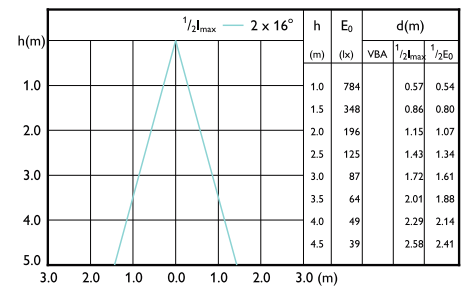

Beam diagram - LEDClassic 50W GU10 827
100-240V 40D ND

Beam diagram - MR11 3.5W-25W 250lm 36D
2700K GU10 ND

Beam diagram - LEDspot GU10 6-50W D 850
35D 120V 3CT/6

Beam diagram - Corepro LEDspot 730lm GU10
865 60D