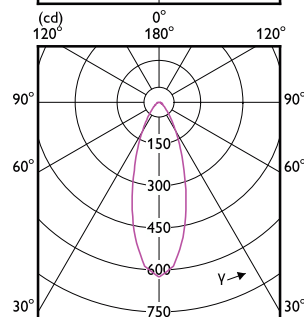

Essential LED spot GU10