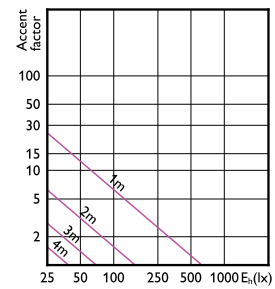

Accent Diagram - LEDCLA 50W GU10 827
100-240V 36D ND1PF/6