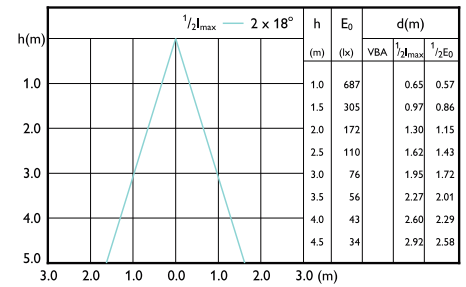

Beam diagram - LEDspot GU10 6-50W D 865 35D 120V 1PF/6

Beam diagram - CorePro LEDspot 4.9-65W GU10 830 36D

Beam diagram - Corepro LEDspot 670lm GU10 830 60D

Beam diagram - LED MR11 GU10 25W 36D 6500K ND

Beam diagram - LEDspot 70W AR11GU10 865 220-240V 30DND