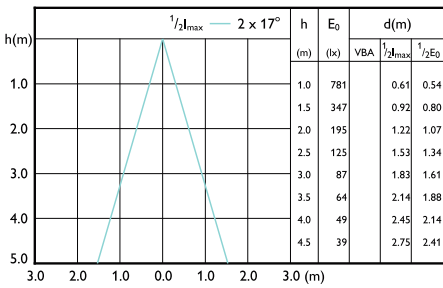

Beam diagram - ESS LEDspots 50W GU10 840
36D ND TR

Essential LED spot GU10

Beam Diagrams

Beam diagram - ESS LEDspots 50W GU10 830 36D ND TR

Beam diagram - LEDspot50W GU10Kit_R 865 100-240V 36D

Beam diagram - LEDspot 70W AR11GU10 827 220-240V 30DND