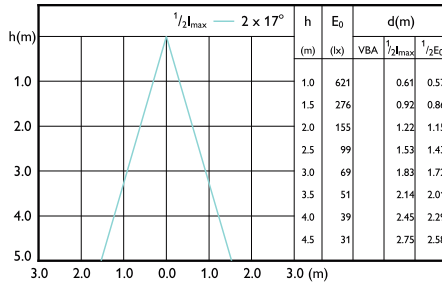

Beam diagram - LEDspot50W GU10Kit_R 865 100-240V 36D