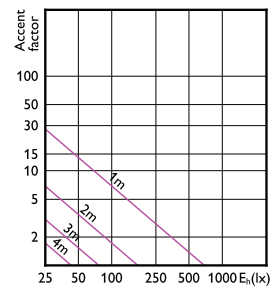

Accent Diagram - LEDspot GU10 6-50W D 830 35D 120V 3CT/6