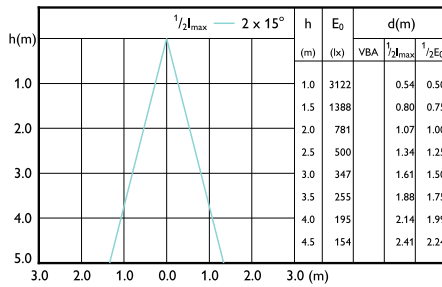

Beam diagram - LEDspot GU10 6-50W D 865 35D 120V 1PF/6

Beam diagram - CorePro LEDspot 4.9-65W GU10 830 36D

Beam diagram - Corepro LEDspot 670lm GU10 830 60D

Beam diagram - LED MR11 GU10 25W 36D 6500K ND

Beam diagram - LEDspot 70W AR11GU10 865 220-240V 30DND