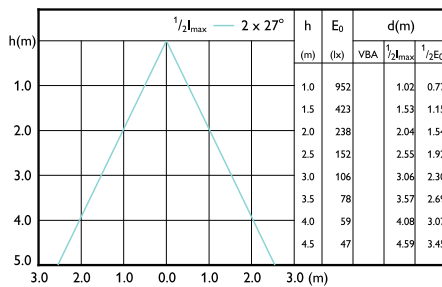

Beam diagram - Corepro LEDspot 730lm GU10
865 60D