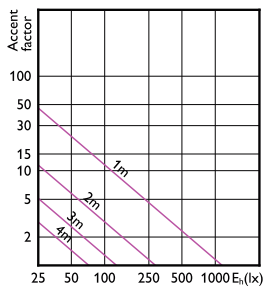

Essential LED spot GU10

Essential LED spot GU10

Accent Diagrams

Accent Diagram - CorePro LEDspot 4.9-65W GU10 830 36D

Accent Diagram - LEDspot 70W AR111GU10 827 220-240V 30DND

Accent Diagram - Corepro LEDspot 4.6-50W GU10 830 36D