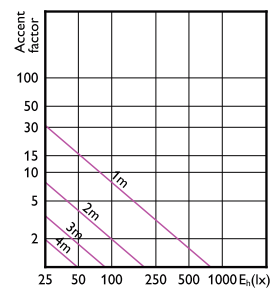

Accent Diagram - ESS LEDspots 50W GU10 840 36D ND TR