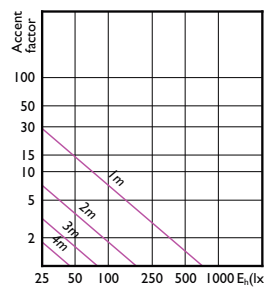

Accent Diagram - CorePro LEDspot 4.9-65W GU10 865 36D

Accent Diagram - LEDspot GU10 6-50W D 865 35D 120V 1PF/6

Accent Diagram - LEDspot GU10 6-50W D 830 35D 120V 3CT/6

Accent Diagram - LEDClassic 50W GU10 827 100-240V 40D ND