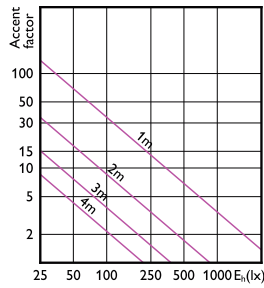

Essential LED spot GU10

Essential LED spot GU10

Accent Diagrams

Accent Diagram - CorePro LEDspot 4.9-65W GU10 830 36D

Accent Diagram - LEDspot 70W AR111GU10 827 220-240V 30DND

Accent Diagram - Corepro LEDspot 4.6-50W GU10 830 36D