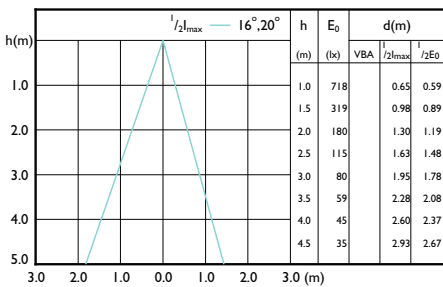

Beam diagram - LEDspot GU10 6-50W D 850
35D 120V 3CT/6