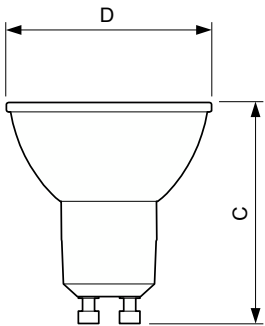

LEDCLA GU10 220-240V 36D ND

LEDspots K S PAR16 GU10

Dimensional drawing

Product	D	C
6W (50W) GU10 Warm white Dimmable Spot	50 mm	53 mm
Corepro LEDspot 4.6-50W GU10 830 36D	50 mm	54 mm
Corepro LEDspot 4.6-50W GU10 865 36D	50 mm	54 mm
LEDspot GU10 6-50W D 830 35D 120V 1PF/6	50 mm	53 mm
LEDspot GU10 6-50W D 830 35D 120V 3CT/6	50 mm	53 mm
LEDspot GU10 6-50W D 865 35D 120V 1PF/6	50 mm	54 mm