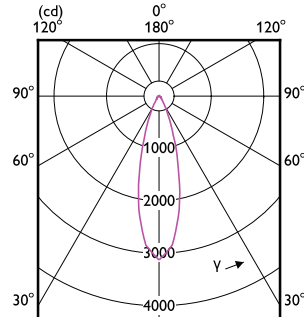

Essential LED spot GU10