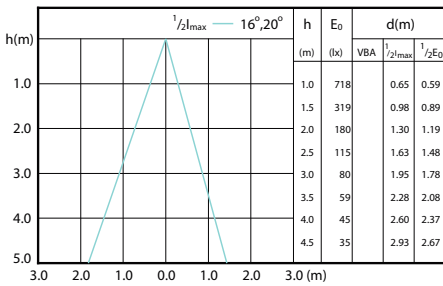

Essential LED spot GU10

Beam Diagrams

Beam diagram - LEDCLA 50W GU10 827
100-240V 36D ND1PF/6

Beam diagram - CorePro LEDspot 4.9-65W
GU10 865 36D

Beam diagram - ESS LEDspots 50W GU10 865
36D ND TR

Beam diagram - Corepro LEDspot 4.6-50W
GU10 830 36D