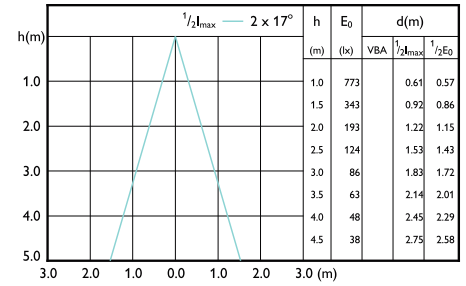

Essential LED spot GU10

Beam Diagrams

Beam diagram - LEDCLA 50W GU10 827
100-240V 36D ND1PF/6

Beam diagram - CorePro LEDspot 4.9-65W
GU10 865 36D

Beam diagram - ESS LEDspots 50W GU10 865
36D ND TR

Beam diagram - Corepro LEDspot 4.6-50W
GU10 830 36D