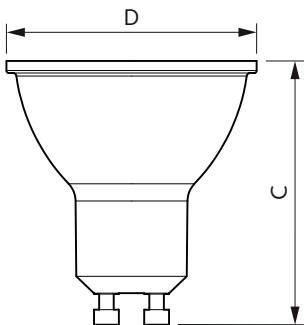

LEDCLA GU10 220-240V 36D ND

LEDspots K S PAR16 GU10

Dimensional drawing

Product	D	C
6W (50W) GU10 Warm white Dimmable Spot	50 mm	53 mm
Corepro LEDspot 4.6-50W GU10 830 36D	50 mm	54 mm
Corepro LEDspot 4.6-50W GU10 865 36D	50 mm	54 mm
LEDspot GU10 6-50W D 830 35D 120V 1PF/6	50 mm	53 mm
LEDspot GU10 6-50W D 830 35D 120V 3CT/6	50 mm	53 mm
LEDspot GU10 6-50W D 865 35D 120V 1PF/6	50 mm	54 mm