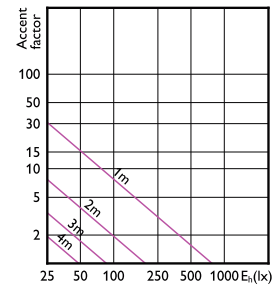

Accent Diagram - LED MR11 GU10 25W 36D
6500K ND

Accent Diagram - Corepro LEDspot 730lm GU10
865 60D

Accent Diagram - LEDspot50W GU10Kit_R 865
100-240V 36D

Accent Diagram - Corepro LEDspot 670lm GU10
830 60D