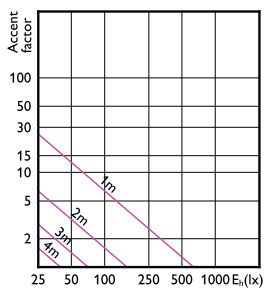

Accent Diagram - LEDClassic 50W GU10 827 100-240V 40D ND