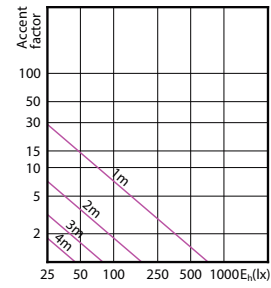

Essential LED spot GU10

Essential LED spot GU10

Accent Diagrams

Accent Diagram - CorePro LEDspot 4.9-65W GU10 830 36D

Accent Diagram - LEDspot 70W AR111GU10 827 220-240V 30DND

Accent Diagram - Corepro LEDspot 4.6-50W GU10 830 36D