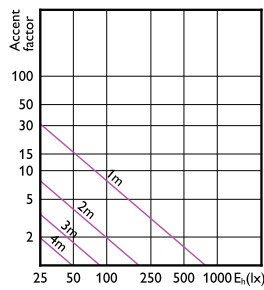

Accent Diagram - LEDspot GU10 6-50W D 865 35D 120V 1PF/6