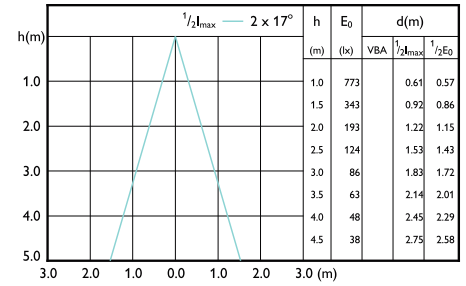

Essential LED spot GU10

Beam Diagrams

Beam diagram - LEDspot 4-50W GU10 827
100-240V 36D ND

Beam diagram - CorePro LEDspot 4.9-65W
GU10 865 36D

Beam diagram - ESS LEDspots 50W GU10 865
36D ND TR

Beam diagram - Corepro LEDspot 4.6-50W
GU10 830 36D