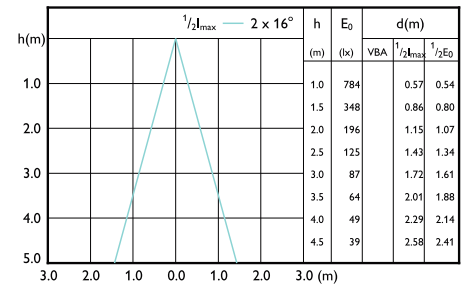

Beam diagram - LEDClassic 50W GU10 865
100-240V 40D ND

Beam diagram - MR11 3.5W-25W 250lm 36D
2700K GU10 ND

Beam diagram - LEDspot GU10 6-50W D 850
35D 120V 3CT/6

Beam diagram - Corepro LEDspot 730lm GU10
865 60D