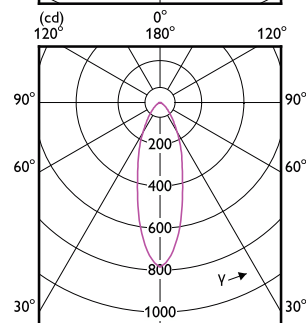

Essential LED spot GU10

Order Code	Full Product Name	Ambient temperature range	Energy
			Consumption kWh/1000 h
929002466781	Corepro LEDspot 670lm GU10 830 60D	-20 to +45 °C	-
929002466981	Corepro LEDspot 730lm GU10 865 60D	-20 to +45 °C	-