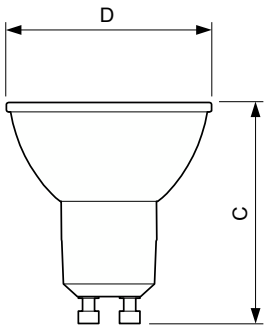

MZD LED 50W GU10 830 60D ND

LEDCLA GU10 220-240V 36D ND

LEDspots K S PAR16 GU10

LEDspots MV PAR16 GU10

Dimensional drawing

Product	D	C
6W (50W) GU10 Warm white Dimmable Spot	50 mm	53 mm
Corepro LEDspot 4.6-50W GU10 830 36D	50 mm	54 mm
Corepro LEDspot 4.6-50W GU10 865 36D	50 mm	54 mm
LEDspot GU10 6-50W D 830 35D 120V 1PF/6	50 mm	53 mm
LEDspot GU10 6-50W D 830 35D 120V 3CT/6	50 mm	53 mm
LEDspot GU10 6-50W D 865 35D 120V 1PF/6	50 mm	54 mm