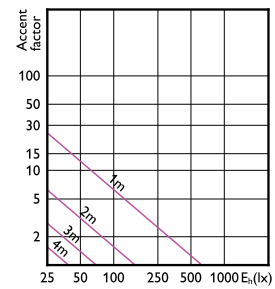

Accent Diagram - LEDspot 4-50W GU10 827
100-240V 36D ND