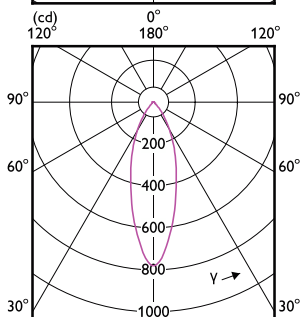

Essential LED spot GU10