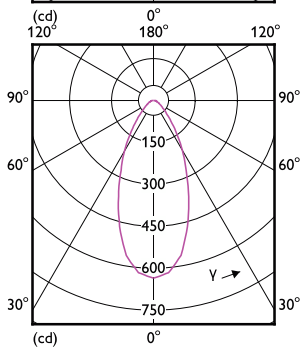

Essential LED spot GU10

Order Code	Full Product Name	Ambient temperature range	Energy
			Consumption kWh/1000 h
929002466781	Corepro LEDspot 670lm GU10 830 60D	-20 to +45 °C	-
929002466981	Corepro LEDspot 730lm GU10 865 60D	-20 to +45 °C	-