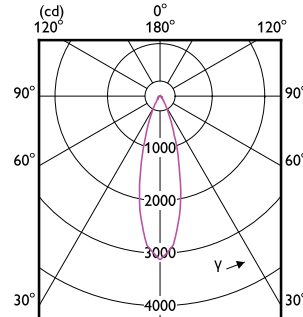

Essential LED spot GU10