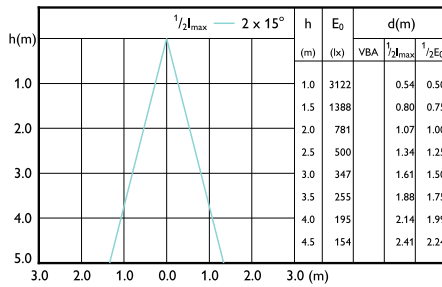

Beam diagram - LEDspot GU10 6-50W D 865 35D 120V 1PF/6

Beam diagram - CorePro LEDspot 4.9-65W GU10 830 36D

Beam diagram - Corepro LEDspot 670lm GU10 830 60D

Beam diagram - LED MR11 GU10 25W 36D 6500K ND

Beam diagram - LEDspot 70W AR111GU10 865 220-240V 30DND