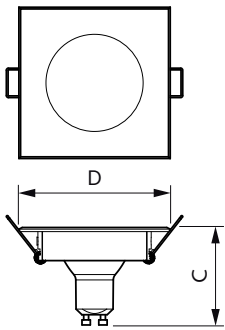

Essential LED spot GU10

Dimensional drawing

Product	D	C
LED MR11 GU10 25W 36D 6500K ND	36 mm	50 mm
MR11 3.5W-25W 250lm 36D 2700K GU10 ND	36 mm	50 mm

Product	D	C
LEDspot50W GU10Kit_S 827 100-240V 36D PF	50 mm	54 mm
LEDspot50W GU10Kit_S 865 100-240V 36D PF	50 mm	54 mm

Product	D	C
LEDspot 70W AR111GU10 827 220-240V 30DND	111 mm	65 mm
LEDspot 70W AR111GU10 865 220-240V 30DND	111 mm	65 mm

General Information

Cap-Base GU10

Light Technical

LLMF At End Of Nominal Lifetime (Nom) 70 %

Operating and Electrical

Starting Time (Nom) 0.5 s

General Information