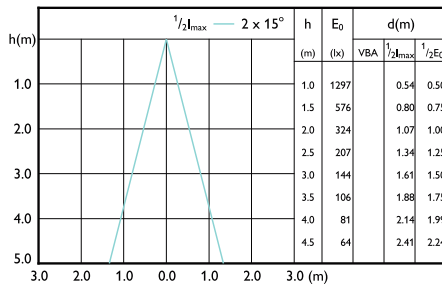

Beam diagram - CorePro LEDspot 4.9-65W GU10 830 36D