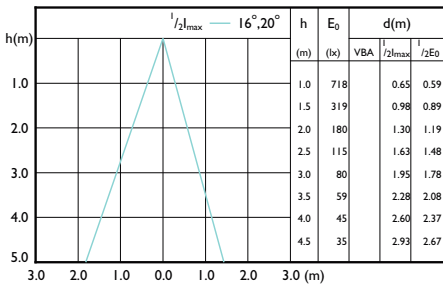

Beam diagram - LEDspot GU10 6-50W D 850
35D 120V 3CT/6