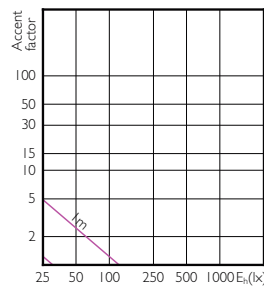

Accent Diagram - MR11 3.5W-25W 250lm 36D
2700K GU10 ND