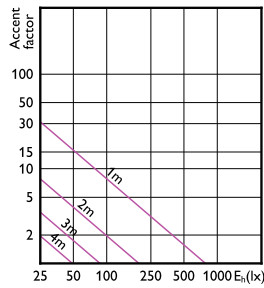

Accent Diagram - LEDspot GU10 6-50W D 865 35D 120V 1PF/6