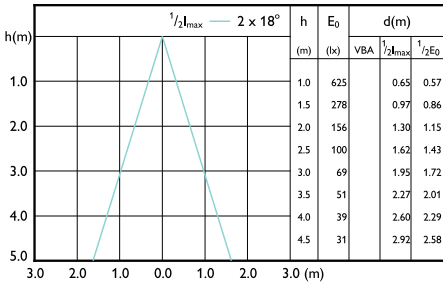

Essential LED spot GU10

Beam Diagrams

Beam diagram - LEDspot 4-50W GU10 827
100-240V 36D ND