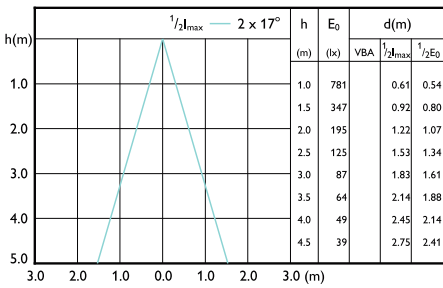

Beam diagram - ESS LEDspots 50W GU10 840
36D ND TR

Essential LED spot GU10

Beam Diagrams

Beam diagram - ESS LEDspots 50W GU10 830 36D ND TR

Beam diagram - LEDspot50W GU10Kit_S 865 100-240V 36D PF

Beam diagram - LEDspot 70W AR111GU10 827 220-240V 30DND