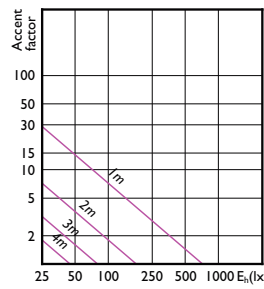

Accent Diagram - CorePro LEDspot 4.9-65W GU10 865 36D

Accent Diagram - LEDspot GU10 6-50W D 865 35D 120V 1PF/6

Accent Diagram - LEDspot GU10 6-50W D 830 35D 120V PF

Accent Diagram - LEDClassic 50W GU10 865 100-240V 40D ND