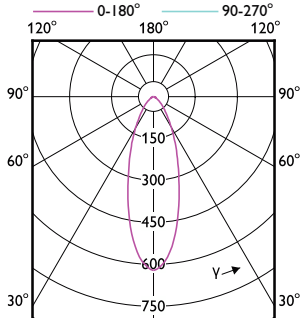

Essential LED spot GU10