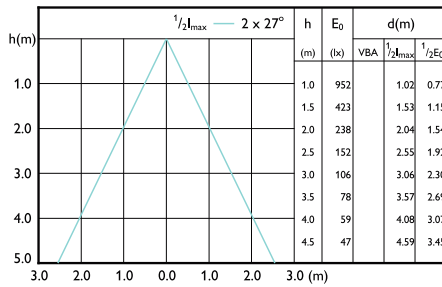

Beam diagram - Corepro LEDspot 730lm GU10
865 60D