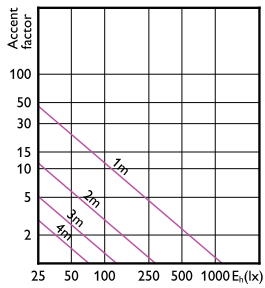

Essential LED spot GU10

Essential LED spot GU10

Accent Diagrams

Accent Diagram - CorePro LEDspot 4.9-65W GU10 830 36D

Accent Diagram - LEDspot 70W AR111GU10 827 220-240V 30DND

Accent Diagram - Corepro LEDspot 4.6-50W GU10 830 36D