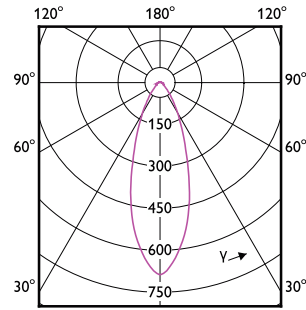

Essential LED spot GU10

Order Code	Full Product Name	Ambient temperature range	Energy
			Consumption kWh/1000 h
929002466781	Corepro LEDspot 670lm GU10 830 60D	-20 to +45 °C	-
929002466981	Corepro LEDspot 730lm GU10 865 60D	-20 to +45 °C	-