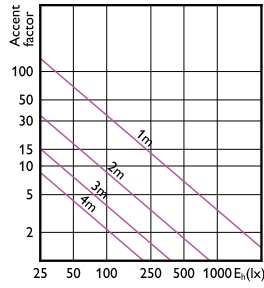

Essential LED spot GU10

Essential LED spot GU10

Accent Diagrams

Accent Diagram - CorePro LEDspot 4.9-65W GU10 830 36D

Accent Diagram - LEDspot 70W AR111GU10 827 220-240V 30DND

Accent Diagram - Corepro LEDspot 4.6-50W GU10 830 36D