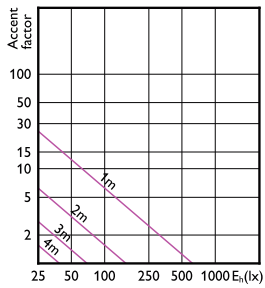

Accent Diagram - LEDspot50W GU10Kit_S 865
100-240V 36D PF