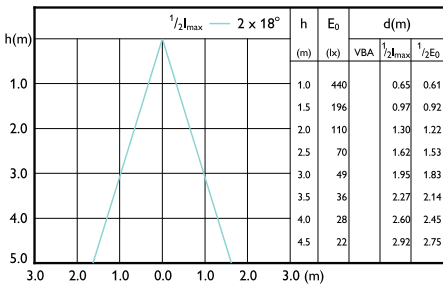

Beam diagram - LED MR11 GU10 25W 36D 6500K ND