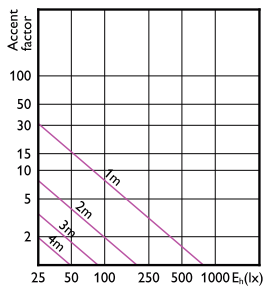

Accent Diagram - ESS LEDspots 50W GU10 830
36D ND TR