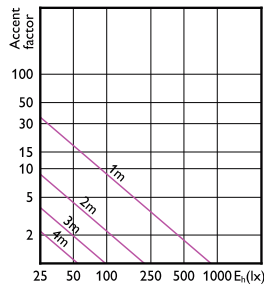

Accent Diagram - Corepro LEDspot 670lm GU10
830 60D