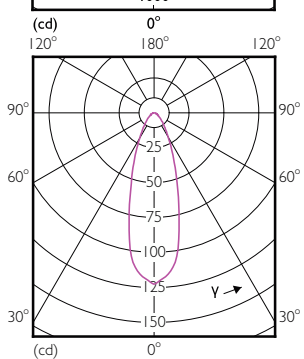

Essential LED spot GU10