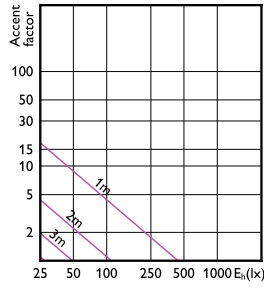

Accent Diagram - LEDspot GU10 6-50W D 850 35D 120V 3CT/6

Accent Diagram - ESS LEDspots 50W GU10 840 36D ND TR

Essential LED spot GU10

Accent Diagrams

Accent Diagram - LEDspot 70W AR111GU10 865
220-240V 30DND