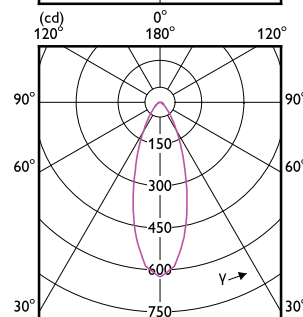

Essential LED spot GU10