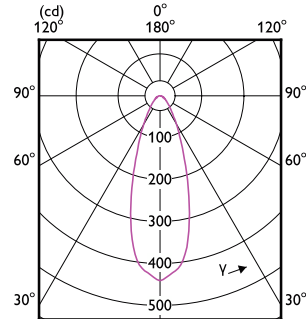

Essential LED spot GU10

Order Code	Full Product Name	Ambient temperature range	Energy
			Consumption kWh/1000 h
929002466781	Corepro LEDspot 670lm GU10 830 60D	-20 to +45 °C	-
929002466981	Corepro LEDspot 730lm GU10 865 60D	-20 to +45 °C	-