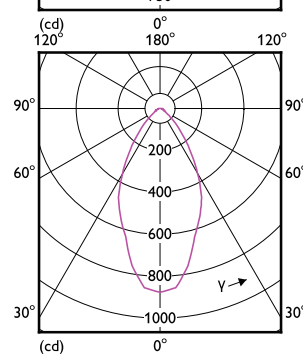

Essential LED spot GU10