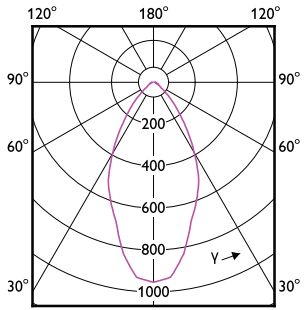

Essential LED spot GU10