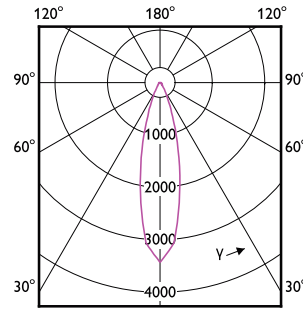

Essential LED spot GU10