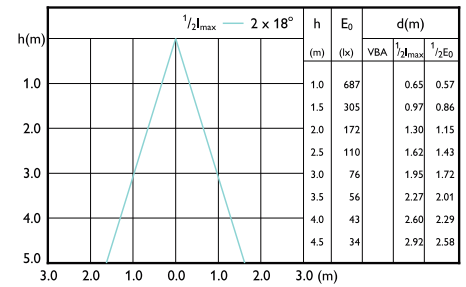

Beam diagram - LEDspot GU10 6-50W D 865 35D 120V 1PF/6

Beam diagram - CorePro LEDspot 4.9-65W GU10 830 36D

Beam diagram - Corepro LEDspot 670lm GU10 830 60D

Beam diagram - LED MR11 GU10 25W 36D 6500K ND

Beam diagram - LEDspot 70W AR111GU10 865 220-240V 30DND