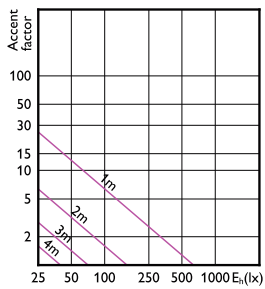

Accent Diagram - LEDClassic 50W GU10 865 100-240V 40D ND