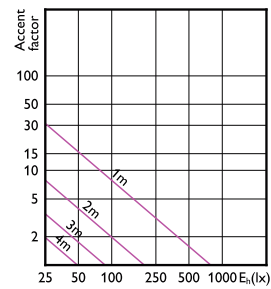

Accent Diagram - ESS LEDspots 50W GU10 840 36D ND TR