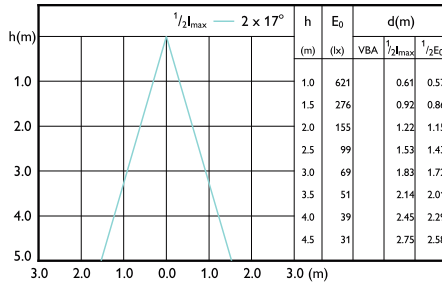

Beam diagram - LEDspot50W GU10Kit_S 865 100-240V 36D PF