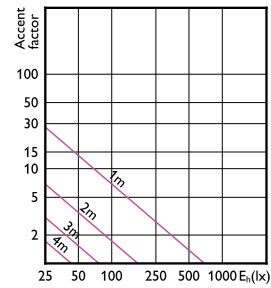

Accent Diagram - LEDspot GU10 6-50W D 830 35D 120V PF