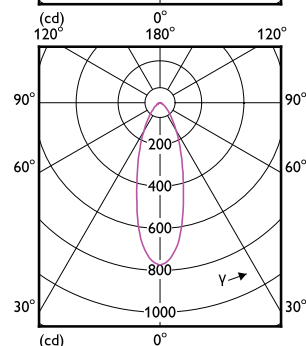

Essential LED spot GU10

Order Code	Full Product Name	Ambient temperature range	Energy
			Consumption kWh/1000 h
929002466781	Corepro LEDspot 670lm GU10 830 60D	-20 to +45 °C	-
929002466981	Corepro LEDspot 730lm GU10 865 60D	-20 to +45 °C	-