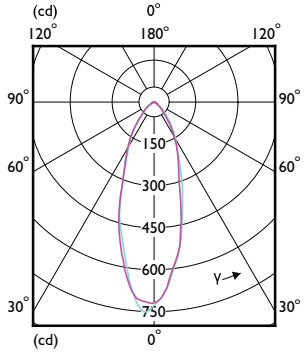

Essential LED spot GU10