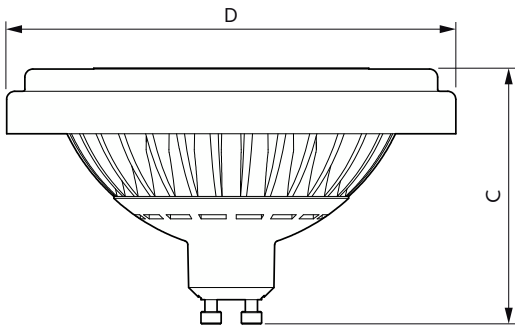

Essential LED spot GU10

Dimensional drawing

Product	D	C
LED MR11 GU10 25W 36D 6500K ND	36 mm	50 mm
MR11 3.5W-25W 250lm 36D 2700K GU10 ND	36 mm	50 mm

Product	D	C
LEDspot50W GU10Kit_S 827 100-240V 36D PF	50 mm	54 mm
LEDspot50W GU10Kit_S 865 100-240V 36D PF	50 mm	54 mm

Product	D	C
LEDspot 70W AR111GU10 827 220-240V 30DND	111 mm	65 mm
LEDspot 70W AR111GU10 865 220-240V 30DND	111 mm	65 mm

General Information

Cap-Base GU10

Light Technical

LLMF At End Of Nominal Lifetime (Nom) 70 %

Operating and Electrical

Starting Time (Nom) 0.5 s

General Information