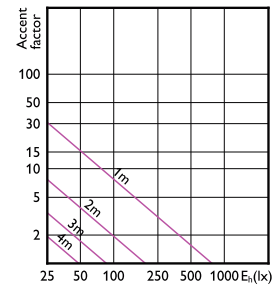

Accent Diagram - LED MR11 GU10 25W 36D
6500K ND

Accent Diagram - Corepro LEDspot 730lm GU10
865 60D

Accent Diagram - LEDspot50W GU10Kit_S 865
100-240V 36D PF

Accent Diagram - Corepro LEDspot 670lm GU10
830 60D