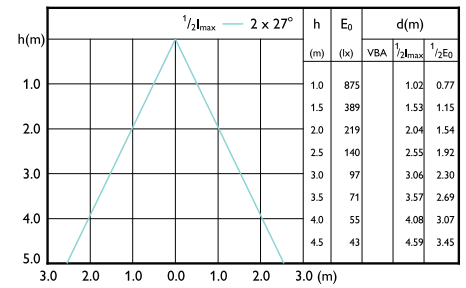

Beam diagram - Corepro LEDspot 670lm GU10 830 60D