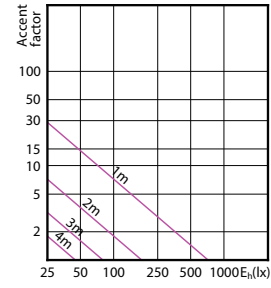

Essential LED spot GU10

Essential LED spot GU10

Accent Diagrams

Accent Diagram - CorePro LEDspot 4.9-65W GU10 830 36D

Accent Diagram - LEDspot 70W AR111GU10 827 220-240V 30DND

Accent Diagram - Corepro LEDspot 4.6-50W GU10 830 36D