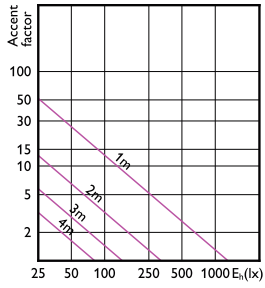

Essential LED spot GU10

Accent Diagrams

Accent Diagram - CorePro LEDspot 4.9-65W GU10 830 36D