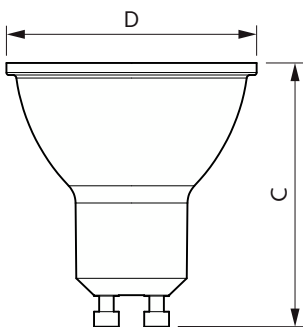

MZD LED 50W GU10 830 60D ND

LEDCLA GU10 220-240V 36D ND

LEDspots K S PAR16 GU10

LEDspots MV PAR16 GU10

Dimensional drawing

Product	D	C
6W (50W) GU10 Warm white Dimmable Spot	50 mm	53 mm
Corepro LEDspot 4.6-50W GU10 830 36D	50 mm	54 mm
Corepro LEDspot 4.6-50W GU10 865 36D	50 mm	54 mm
LEDspot GU10 6-50W D 830 35D 120V 1PF/6	50 mm	53 mm
LEDspot GU10 6-50W D 830 35D 120V 3CT/6	50 mm	53 mm
LEDspot GU10 6-50W D 865 35D 120V 1PF/6	50 mm	54 mm

Essential LED spot GU10

Dimensional drawing

Product	D	C
CorePro LEDspot 4.9-65W GU10 830 36D	50 mm	54 mm
CorePro LEDspot 4.9-65W GU10 865 36D	50 mm	54 mm
LEDspot GU10 6-50W D 850 35D 120V 3CT/6	50 mm	53 mm