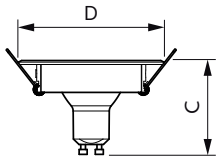

Essential LED spot GU10

Dimensional drawing

Product	D	C
CorePro LEDspot 4.9-65W GU10 830 36D	50 mm	54 mm
CorePro LEDspot 4.9-65W GU10 865 36D	50 mm	54 mm
LEDspot GU10 6-50W D 850 35D 120V 3CT/6	50 mm	53 mm

Product	D	C
LEDCLA 50W GU10 827 100-240V 36D ND1PF/6	50.5 mm	54.5 mm
LEDCLA 50W GU10 827 100-240V 36D ND2PF/6	50.5 mm	54.5 mm
LEDCLA 50W GU10 865 100-240V 36D ND1PF/6	50.5 mm	54.5 mm
LEDCLA 50W GU10 865 100-240V 36D ND2PF/6	50.5 mm	54.5 mm
LEDClassic 35W GU10 827 100-240V 36D ND	50.5 mm	54.5 mm
LEDClassic 35W GU10 865 100-240V 36D ND	50.5 mm	54.5 mm
LEDClassic 50W GU10 827 100-240V 40D ND	50.5 mm	54.5 mm
LEDClassic 50W GU10 865 100-240V 40D ND	50.5 mm	54.5 mm
LEDspot 4-50W GU10 827 100-240V 36D ND	50.5 mm	54.5 mm
LEDspot 4-50W GU10 865 100-240V 36D ND	50.5 mm	54.5 mm

Product	D	C
LEDspot50W GU10Kit_R 827 100-240V 36D	50 mm	54 mm
LEDspot50W GU10Kit_R 865 100-240V 36D	50 mm	54 mm
LEDspot50W GU10Kit_R 865 100-240V 36D 2P	50 mm	54 mm

Product	D	C
Corepro LEDspot 670lm GU10 830 60D	50 mm	54 mm
Corepro LEDspot 730lm GU10 865 60D	50 mm	54 mm