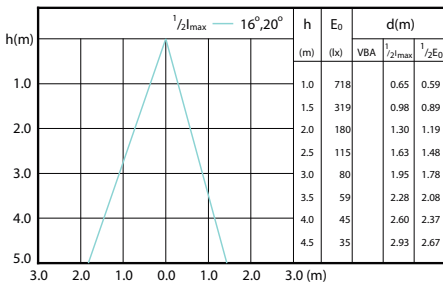

Essential LED spot GU10

Beam Diagrams

Beam diagram - LEDspot 4-50W GU10 827
100-240V 36D ND

Beam diagram - CorePro LEDspot 4.9-65W
GU10 865 36D

Beam diagram - ESS LEDspots 50W GU10 865
36D ND TR

Beam diagram - Corepro LEDspot 4.6-50W
GU10 830 36D