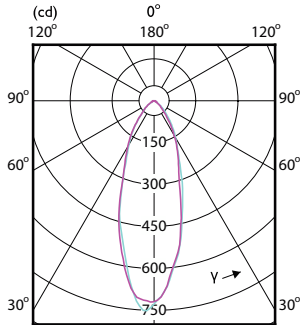

Essential LED spot GU10

Order Code	Full Product Name	Ambient temperature range	Energy
			Consumption kWh/1000 h
929002466781	Corepro LEDspot 670lm GU10 830 60D	-20 to +45 °C	-
929002466981	Corepro LEDspot 730lm GU10 865 60D	-20 to +45 °C	-