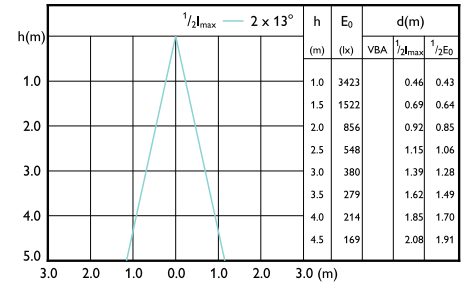

Beam diagram - ESS LEDspots 50W GU10 840
36D ND TR

Essential LED spot GU10

Beam Diagrams

Beam diagram - ESS LEDspots 50W GU10 830 36D ND TR

Beam diagram - LEDspot50W GU10Kit_S 865 100-240V 36D PF

Beam diagram - LEDspot 70W AR111GU10 827 220-240V 30DND