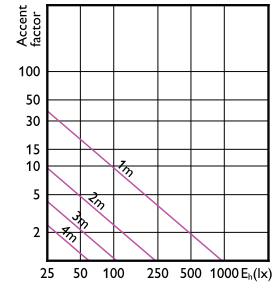

Accent Diagram - Corepro LEDspot 730lm GU10
865 60D