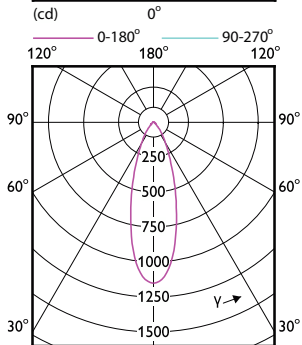

Essential LED spot GU10

Order Code	Full Product Name	Ambient temperature range	Energy
			Consumption kWh/1000 h
929002466781	Corepro LEDspot 670lm GU10 830 60D	-20 to +45 °C	-
929002466981	Corepro LEDspot 730lm GU10 865 60D	-20 to +45 °C	-