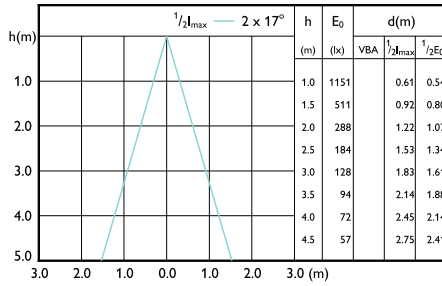

Beam diagram - CorePro LEDspot 4.9-65W
GU10 865 36D