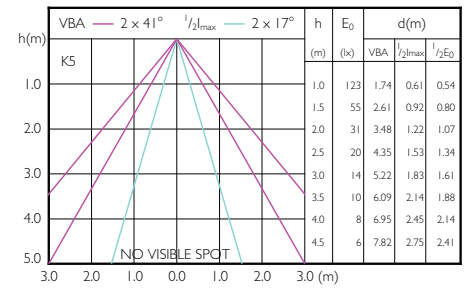

Beam diagram - MR11 3.5W-25W 250lm 36D
2700K GU10 ND