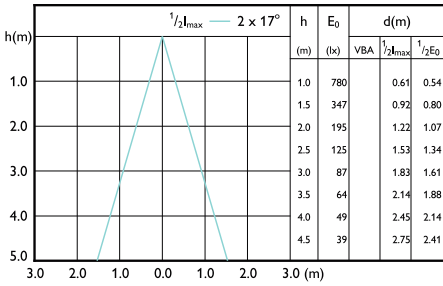

Essential LED spot GU10

Beam Diagrams

Beam diagram - ESS LEDspots 50W GU10 830 36D ND TR