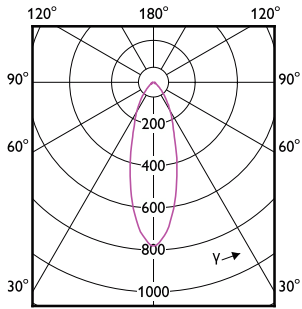

Essential LED spot GU10

Order Code	Full Product Name	Ambient temperature range	Energy
			Consumption kWh/1000 h
929002466781	Corepro LEDspot 670lm GU10 830 60D	-20 to +45 °C	-
929002466981	Corepro LEDspot 730lm GU10 865 60D	-20 to +45 °C	-