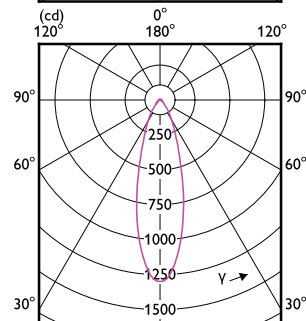

Essential LED spot GU10

Order Code	Full Product Name	Ambient temperature range	Energy
			Consumption kWh/1000 h
929002466781	Corepro LEDspot 670lm GU10 830 60D	-20 to +45 °C	-
929002466981	Corepro LEDspot 730lm GU10 865 60D	-20 to +45 °C	-