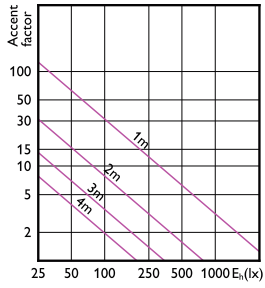

Essential LED spot GU10

Accent Diagrams

Accent Diagram - LEDspot 70W AR111GU10 865
220-240V 30DND