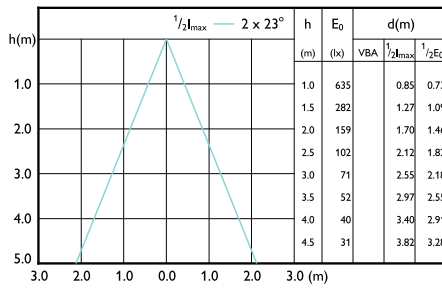

Essential LED spot GU10

Beam Diagrams

Beam diagram - LEDspot 4-50W GU10 827
100-240V 36D ND

Beam diagram - CorePro LEDspot 4.9-65W
GU10 865 36D

Beam diagram - ESS LEDspots 50W GU10 865
36D ND TR

Beam diagram - Corepro LEDspot 4.6-50W
GU10 830 36D