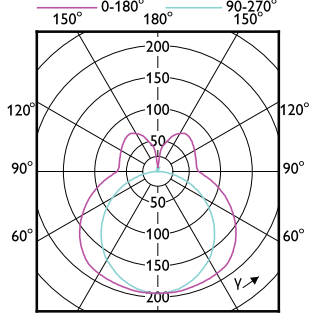

CorePro LED PLL