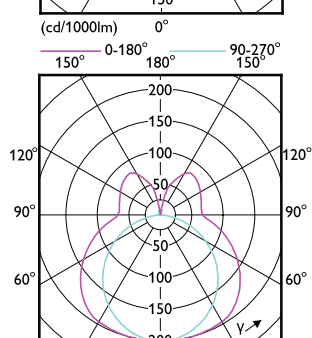

CorePro LED PLL