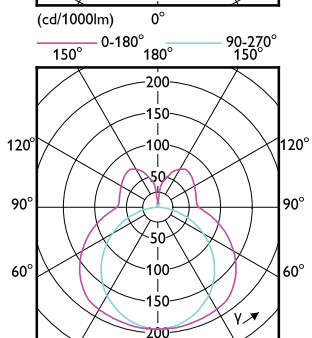

CorePro LED PLL