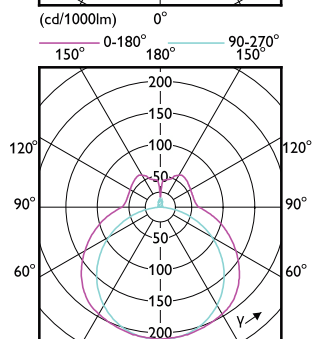

CorePro LED PLL