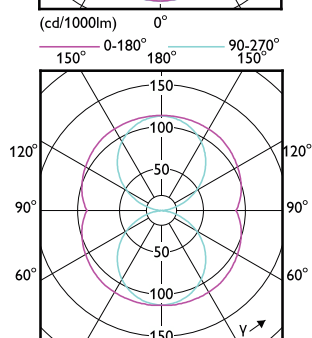

CorePro LED PLL