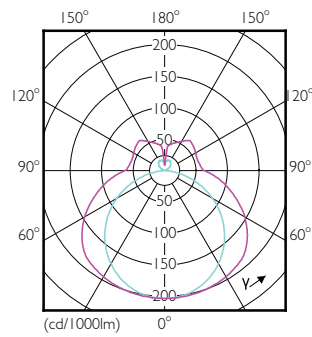

CorePro LED PLL