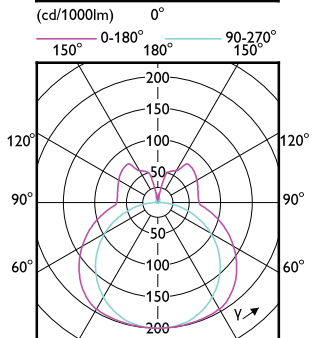

CorePro LED PLL