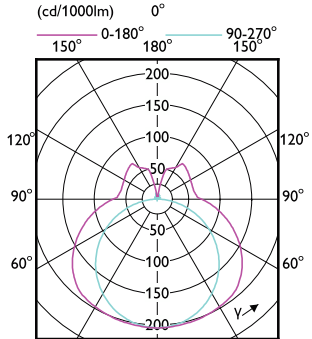

CorePro LED PLL