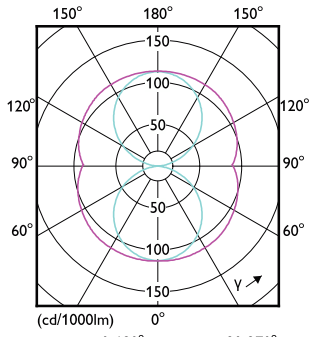

CorePro LED PLL