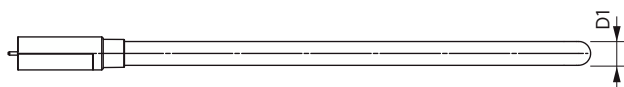

CorePro LED PLL

Toepassing

- Gastvrijheidsbranche
- Detailhandel
- Kantoren (trappenhuizen, gangen)
- Industrieretritten

Versions

CorePro-LED-Urban-PLL-
Mains-18W

Maatschets

Product	D1	D2	A1	A2	A3
CorePro LED Urban PLL Mains 13W 830	17 mm	37 mm	253 mm	315 mm	321 mm
CorePro LED Urban PLL Mains 13W 840	17 mm	37 mm	253 mm	315 mm	321 mm

Product	D1	D2	A1	A2	A3
CorePro LED PLL EM/Mains 16.5W 830 4P	17 mm	38 mm	330 mm	405 mm	412 mm
CorePro LED PLL EM/Mains 16.5W 840 4P	17 mm	38 mm	330 mm	405 mm	412 mm