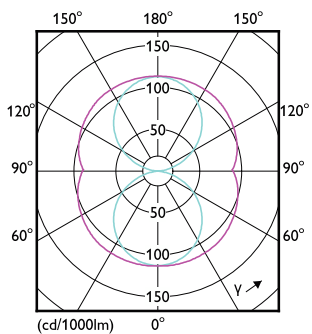

CorePro LED PLL

Order Code	Full Product Name	Bereik omgevingstemperatuur	Energieverbruik kWh/1.000 uur
8719514486805	CorePro LED PLL HF 12W 830 4P 2G11	-20 °C t/m 45 °C	12 kWh
8719514486829	CorePro LED PLL HF 12W 840 4P 2G11	-20 °C t/m 45 °C	12 kWh
8720169157033	CorePro LED PLL EM/Mains 12W 830 4P	-20 °C t/m 45 °C	12 kWh
8720169157057	CorePro LED PLL EM/Mains 12W 840 4P	-20 °C t/m 45 °C	12 kWh
8719514486768	CorePro LED PLL HF 8W 830 4P 2G11	-20 °C t/m 45 °C	8 kWh
8719514486782	CorePro LED PLL HF 8W 840 4P 2G11	-20 °C t/m 45 °C	8 kWh
8720169156999	CorePro LED PLL EM/Mains 8W 830 4P	-20 °C t/m 45 °C	8 kWh
8720169157019	CorePro LED PLL EM/Mains 8W 840 4P	-20 °C t/m 45 °C	8 kWh
8720169287204	CorePro LED Urban PLL Mains 18W 830	-30 tot +45 °C	18 kWh
8720169287228	CorePro LED Urban PLL Mains 18W 840	-30 tot +45 °C	18 kWh