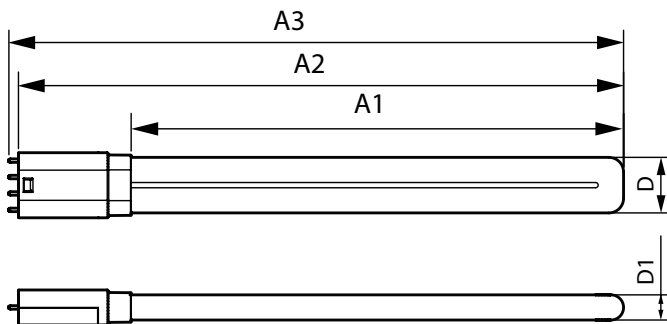

Product	D1	D	A1	A2	A3
CorePro LED PLL HF 16.5W 830 4P 2G11	17 mm	38 mm	330 mm	405 mm	412 mm
CorePro LED PLL HF 16.5W 840 4P 2G11	17 mm	38 mm	330 mm	405 mm	412 mm
CorePro LED PLL HF 16.5W 865 4P 2G11	17 mm	38 mm	330 mm	405 mm	412 mm