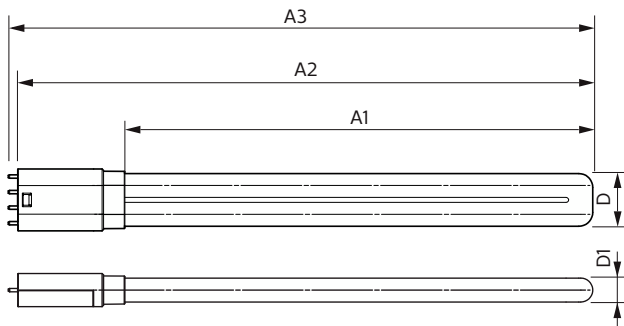

CorePro LED PLL

Dimensional drawing

Product	D1	D	A1	A2	A3
CorePro LED PLL HF 16.5W 830 4P 2G11	17 mm	38 mm	330 mm	405 mm	412 mm
CorePro LED PLL HF 16.5W 840 4P 2G11	17 mm	38 mm	330 mm	405 mm	412 mm
CorePro LED PLL HF 16.5W 865 4P 2G11	17 mm	38 mm	330 mm	405 mm	412 mm

Product	D1	D2	A1	A2	A3
CorePro LED PLL EM/Mains 12W 830 4P	17 mm	38 mm	250 mm	312 mm	319 mm
CorePro LED PLL EM/Mains 12W 840 4P	17 mm	38 mm	250 mm	312 mm	319 mm
CorePro LED PLL HF 12W 830 4P 2G11	17 mm	38 mm	250 mm	312 mm	319 mm
CorePro LED PLL HF 12W 840 4P 2G11	17 mm	38 mm	250 mm	312 mm	319 mm
CorePro LED PLL HF 24W 830 4P 2G11	17 mm	38 mm	453 mm	528 mm	535 mm
CorePro LED PLL HF 24W 840 4P 2G11	17 mm	38 mm	453 mm	528 mm	535 mm
CorePro LED PLL Mains 24W 830 4P	17 mm	38 mm	453 mm	528 mm	535 mm
CorePro LED PLL Mains 24W 840 4P	17 mm	38 mm	453 mm	528 mm	535 mm

Product	D1	D2	A1	A2	A3
CorePro LED PLL EM/Mains 8W 830 4P	17 mm	38 mm	156 mm	218 mm	224 mm
CorePro LED PLL EM/Mains 8W 840 4P	17 mm	38 mm	156 mm	218 mm	224 mm
CorePro LED PLL HF 8W 830 4P 2G11	17 mm	38 mm	155 mm	217 mm	224 mm
CorePro LED PLL HF 8W 840 4P 2G11	17 mm	38 mm	155 mm	217 mm	224 mm