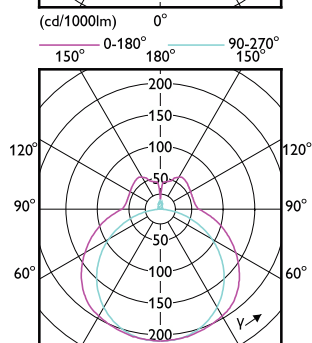

CorePro LED PLL