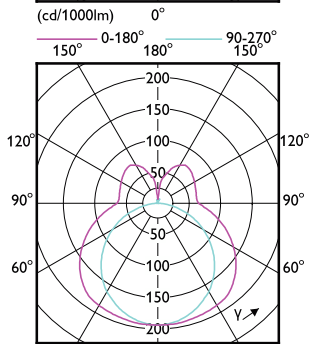

CorePro LED PLL