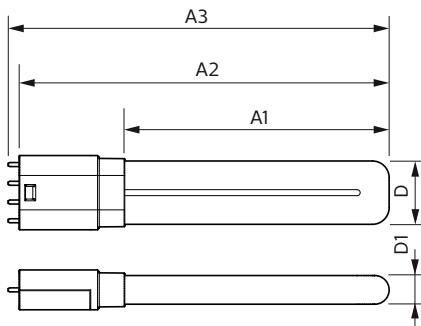

CorePro LED PLL

Dimensional drawing

Product	D1	D	A1	A2	A3
CorePro LED PLL HF 16.5W 830 4P 2G11	17 mm	38 mm	330 mm	405 mm	412 mm
CorePro LED PLL HF 16.5W 840 4P 2G11	17 mm	38 mm	330 mm	405 mm	412 mm
CorePro LED PLL HF 16.5W 865 4P 2G11	17 mm	38 mm	330 mm	405 mm	412 mm

Product	D1	D2	A1	A2	A3
CorePro LED PLL EM/Mains 12W 830 4P	17 mm	38 mm	250 mm	312 mm	319 mm
CorePro LED PLL EM/Mains 12W 840 4P	17 mm	38 mm	250 mm	312 mm	319 mm
CorePro LED PLL HF 12W 830 4P 2G11	17 mm	38 mm	250 mm	312 mm	319 mm
CorePro LED PLL HF 12W 840 4P 2G11	17 mm	38 mm	250 mm	312 mm	319 mm
CorePro LED PLL HF 24W 830 4P 2G11	17 mm	38 mm	453 mm	528 mm	535 mm
CorePro LED PLL HF 24W 840 4P 2G11	17 mm	38 mm	453 mm	528 mm	535 mm
CorePro LED PLL Mains 24W 830 4P	17 mm	38 mm	453 mm	528 mm	535 mm
CorePro LED PLL Mains 24W 840 4P	17 mm	38 mm	453 mm	528 mm	535 mm

Product	D1	D2	A1	A2	A3
CorePro LED PLL EM/Mains 8W 830 4P	17 mm	38 mm	156 mm	218 mm	224 mm
CorePro LED PLL EM/Mains 8W 840 4P	17 mm	38 mm	156 mm	218 mm	224 mm
CorePro LED PLL HF 8W 830 4P 2G11	17 mm	38 mm	155 mm	217 mm	224 mm
CorePro LED PLL HF 8W 840 4P 2G11	17 mm	38 mm	155 mm	217 mm	224 mm