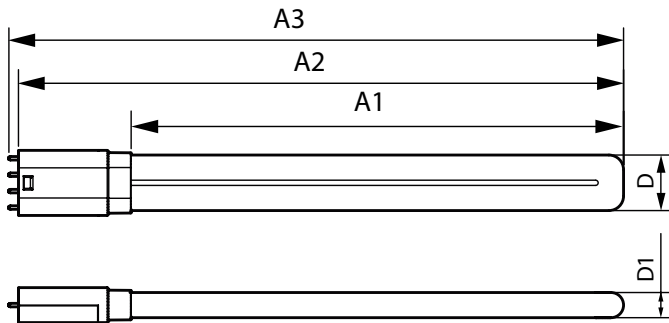

CorePro LED PLL

Dimensional drawing

Product	D1	D	A1	A2	A3
CorePro LED PLL HF 16.5W 830 4P 2G11	17 mm	38 mm	330 mm	405 mm	412 mm
CorePro LED PLL HF 16.5W 840 4P 2G11	17 mm	38 mm	330 mm	405 mm	412 mm
CorePro LED PLL HF 16.5W 865 4P 2G11	17 mm	38 mm	330 mm	405 mm	412 mm

Product	D1	D2	A1	A2	A3
CorePro LED PLL EM/Mains 12W 830 4P	17 mm	38 mm	250 mm	312 mm	319 mm
CorePro LED PLL EM/Mains 12W 840 4P	17 mm	38 mm	250 mm	312 mm	319 mm
CorePro LED PLL HF 12W 830 4P 2G11	17 mm	38 mm	250 mm	312 mm	319 mm
CorePro LED PLL HF 12W 840 4P 2G11	17 mm	38 mm	250 mm	312 mm	319 mm
CorePro LED PLL HF 24W 830 4P 2G11	17 mm	38 mm	453 mm	528 mm	535 mm
CorePro LED PLL HF 24W 840 4P 2G11	17 mm	38 mm	453 mm	528 mm	535 mm
CorePro LED PLL Mains 24W 830 4P	17 mm	38 mm	453 mm	528 mm	535 mm
CorePro LED PLL Mains 24W 840 4P	17 mm	38 mm	453 mm	528 mm	535 mm

Product	D1	D2	A1	A2	A3
CorePro LED PLL EM/Mains 8W 830 4P	17 mm	38 mm	156 mm	218 mm	224 mm
CorePro LED PLL EM/Mains 8W 840 4P	17 mm	38 mm	156 mm	218 mm	224 mm
CorePro LED PLL HF 8W 830 4P 2G11	17 mm	38 mm	155 mm	217 mm	224 mm
CorePro LED PLL HF 8W 840 4P 2G11	17 mm	38 mm	155 mm	217 mm	224 mm