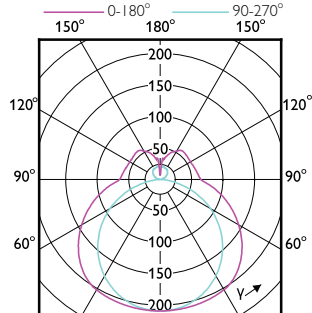

CorePro LED PLL