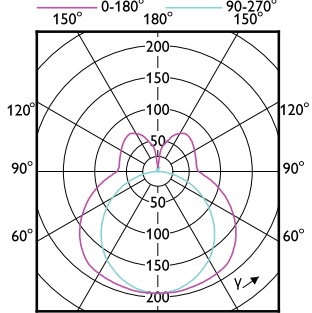

CorePro LED PLL