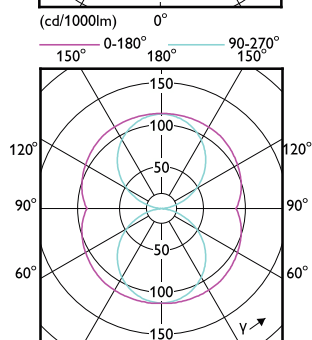

CorePro LED PLL