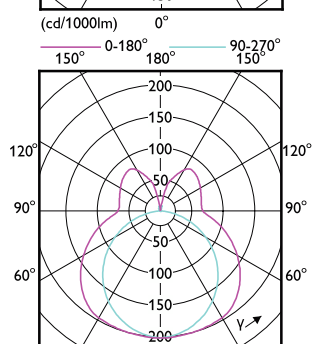

CorePro LED PLL