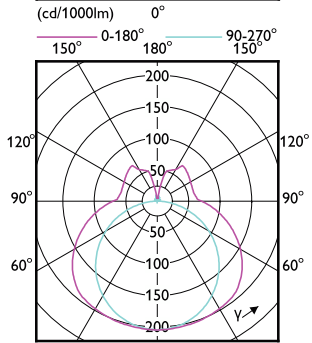

CorePro LED PLL