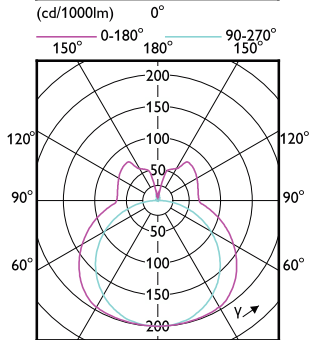

CorePro LED PLL