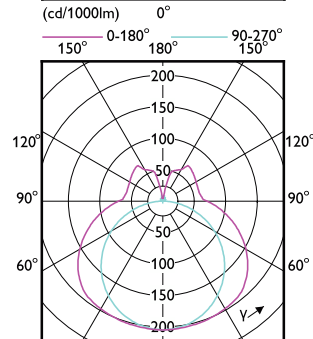

CorePro LED PLL

Order Code	Full Product Name	Ambient temperature range	Energy
			Consumption kWh/1000 h
929001920502	CorePro LED PLL HF 24W 840 4P 2G11	-20 °C to 45 °C	24 kWh
929001920602	CorePro LED PLL HF 24W 865 4P 2G11	-20 °C to 45 °C	24 kWh
929003592802	CorePro LED PLL Mains 24W 830 4P	-20 °C to 45 °C	24 kWh
929003592902	CorePro LED PLL Mains 24W 840 4P	-20 °C to 45 °C	24 kWh
929004299621	LED PLL HF 26W 857 4P 2G11 1PK 10/1	-20 to +45 °C	-
929004299721	LED PLL HF 26W 840 4P 2G11 1PK 10/1	-20 to +45 °C	-
929003758202	CorePro LED Urban PLL Mains 13W 830	-30 to +45 °C	13 kWh
929003758302	CorePro LED Urban PLL Mains 13W 840	-30 to +45 °C	13 kWh
929003579002	CorePro LED PLL HF 12W 830 4P 2G11	-20 °C to 45 °C	12 kWh
929003579102	CorePro LED PLL HF 12W 840 4P 2G11	-20 °C to 45 °C	12 kWh
929003592402	CorePro LED PLL EM/ Mains 12W 830 4P	-20 °C to 45 °C	12 kWh
929003592502	CorePro LED PLL EM/ Mains 12W 840 4P	-20 °C to 45 °C	12 kWh
929003578802	CorePro LED PLL HF 8W 830 4P 2G11	-20 °C to 45 °C	8 kWh
929003578902	CorePro LED PLL HF 8W 840 4P 2G11	-20 °C to 45 °C	8 kWh
929003592202	CorePro LED PLL EM/ Mains 8W 830 4P	-20 °C to 45 °C	8 kWh
929003592302	CorePro LED PLL EM/ Mains 8W 840 4P	-20 °C to 45 °C	8 kWh
929003758402	CorePro LED Urban PLL Mains 18W 830	-30 to +45 °C	18 kWh
929003758502	CorePro LED Urban PLL Mains 18W 840	-30 to +45 °C	18 kWh