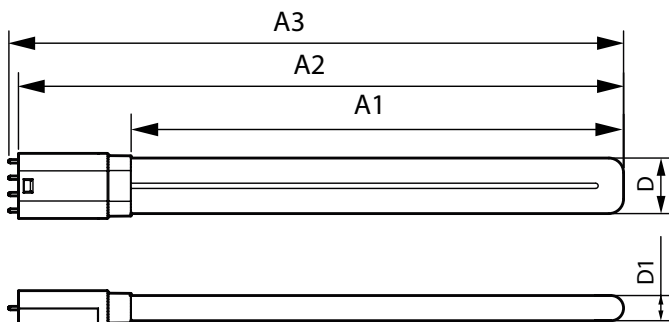

CorePro LED PLL

Dimensional drawing

Product	D1	D2	A1	A2	A3
CorePro LED Urban PLL Mains 18W 830	17 mm	37 mm	335 mm	410 mm	416 mm
CorePro LED Urban PLL Mains 18W 840	17 mm	37 mm	335 mm	410 mm	416 mm

Product	D1	D	A1	A2	A3
LED PLL HF 20W 840 4P 2G11 1PK 10/1	17 mm	38 mm	330 mm	405 mm	412 mm
LED PLL HF 20W 857 4P 2G11 1PK 10/1	17 mm	38 mm	330 mm	405 mm	412 mm

Product	D1	D	A1	A2	A3
CorePro LED PLL HF/Mains 12W 830 4P	17 mm	38 mm	228 mm	312 mm	319 mm
CorePro LED PLL HF/Mains 12W 840 4P	17 mm	38 mm	228 mm	312 mm	319 mm
CorePro LED PLL HF/Mains 16.5W 830 4P	17 mm	38 mm	290 mm	405 mm	412 mm
CorePro LED PLL HF/Mains 16.5W 840 4P	17 mm	38 mm	290 mm	405 mm	412 mm
CorePro LED PLL HF/Mains 24W 830 4P	17 mm	38 mm	413 mm	528 mm	535 mm
CorePro LED PLL HF/Mains 24W 840 4P	17 mm	38 mm	413 mm	528 mm	535 mm
CorePro LED PLL HF/Mains 8W 830 4P	17 mm	38 mm	134 mm	218 mm	224 mm
CorePro LED PLL HF/Mains 8W 840 4P	17 mm	38 mm	134 mm	218 mm	224 mm