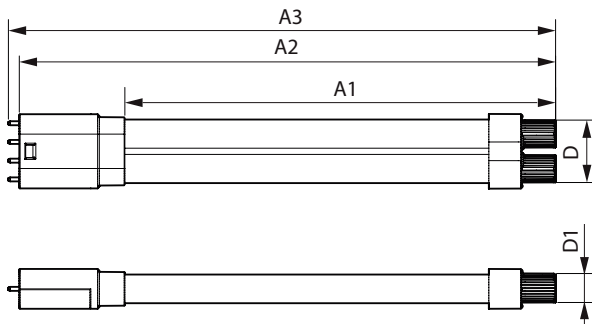

CorePro LED PLL

Versions

CorePro LED PLL HF Mains 24W 20250423

CorePro LED PLL HF Mains 8W 20250423

LEDtube COR PLL EU 12W 2G11

CorePro-LED-Urban-PLL-Mains-18W

Dimensional drawing

Product	D1	D	A1	A2	A3
LED PLL HF 26W 840 4P 2G11 1PK 10/1	17 mm	38 mm	453 mm	528 mm	535 mm
LED PLL HF 26W 857 4P 2G11 1PK 10/1	17 mm	38 mm	453 mm	528 mm	535 mm

Product	D1	D2	A1	A2	A3
CorePro LED Urban PLL Mains 13W 830	17 mm	37 mm	253 mm	315 mm	321 mm
CorePro LED Urban PLL Mains 13W 840	17 mm	37 mm	253 mm	315 mm	321 mm

Product	D1	D2	A1	A2	A3
CorePro LED PLL EM/Mains 16.5W 830 4P	17 mm	38 mm	330 mm	405 mm	412 mm
CorePro LED PLL EM/Mains 16.5W 840 4P	17 mm	38 mm	330 mm	405 mm	412 mm
LED PLL HF 17W 840 4P 2G11 1PK 10/1	17 mm	38 mm	330 mm	405 mm	412 mm
LED PLL HF 17W 857 4P 2G11 1PK 10/1	17 mm	38 mm	330 mm	405 mm	412 mm