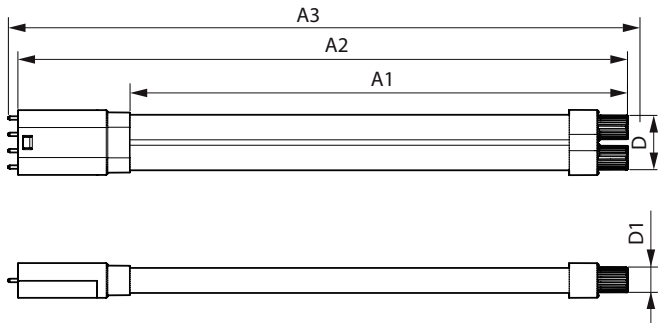

CorePro LED PLL

Dimensional drawing

Product	D1	D2	A1	A2	A3
CorePro LED Urban PLL Mains 18W 830	17 mm	37 mm	335 mm	410 mm	416 mm
CorePro LED Urban PLL Mains 18W 840	17 mm	37 mm	335 mm	410 mm	416 mm