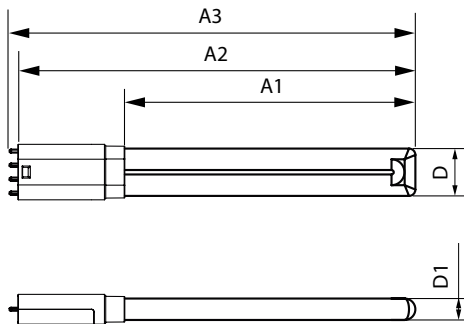

Product	D1	D2	A1	A2	A3
CorePro LED Urban PLL Mains 13W 830	17 mm	37 mm	253 mm	315 mm	321 mm
CorePro LED Urban PLL Mains 13W 840	17 mm	37 mm	253 mm	315 mm	321 mm

Product	D1	D2	A1	A2	A3
CorePro LED PLL EM/Mains 16.5W 830 4P	17 mm	38 mm	330 mm	405 mm	412 mm
CorePro LED PLL EM/Mains 16.5W 840 4P	17 mm	38 mm	330 mm	405 mm	412 mm
LED PLL HF 17W 840 4P 2G11 1PK 10/1	17 mm	38 mm	330 mm	405 mm	412 mm
LED PLL HF 17W 857 4P 2G11 1PK 10/1	17 mm	38 mm	330 mm	405 mm	412 mm

CorePro LED PLL

Dimensional drawing

Product	D1	D2	A1	A2	A3
CorePro LED Urban PLL Mains 18W 830	17 mm	37 mm	335 mm	410 mm	416 mm
CorePro LED Urban PLL Mains 18W 840	17 mm	37 mm	335 mm	410 mm	416 mm

Product	D1	D	A1	A2	A3
LED PLL HF 20W 840 4P 2G11 1PK 10/1	17 mm	38 mm	330 mm	405 mm	412 mm
LED PLL HF 20W 857 4P 2G11 1PK 10/1	17 mm	38 mm	330 mm	405 mm	412 mm

Product	D1	D	A1	A2	A3
CorePro LED PLL HF/Mains 12W 830 4P	17 mm	38 mm	228 mm	312 mm	319 mm
CorePro LED PLL HF/Mains 12W 840 4P	17 mm	38 mm	228 mm	312 mm	319 mm
CorePro LED PLL HF/Mains 16.5W 830 4P	17 mm	38 mm	290 mm	405 mm	412 mm
CorePro LED PLL HF/Mains 16.5W 840 4P	17 mm	38 mm	290 mm	405 mm	412 mm
CorePro LED PLL HF/Mains 24W 830 4P	17 mm	38 mm	413 mm	528 mm	535 mm
CorePro LED PLL HF/Mains 24W 840 4P	17 mm	38 mm	413 mm	528 mm	535 mm
CorePro LED PLL HF/Mains 8W 830 4P	17 mm	38 mm	134 mm	218 mm	224 mm
CorePro LED PLL HF/Mains 8W 840 4P	17 mm	38 mm	134 mm	218 mm	224 mm