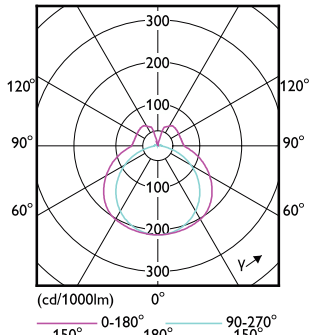

CorePro LED PLL