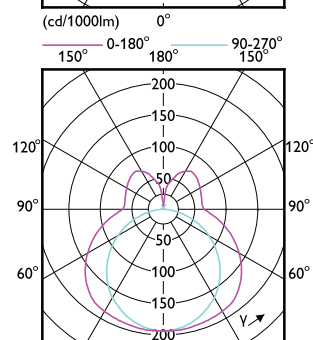

CorePro LED PLL

Order Code	Full Product Name	Ambient temperature range	Energy
			Consumption kWh/1000 h
929001920502	CorePro LED PLL HF 24W 840 4P 2G11	-20 °C to 45 °C	24 kWh
929001920602	CorePro LED PLL HF 24W 865 4P 2G11	-20 °C to 45 °C	24 kWh
929003592802	CorePro LED PLL Mains 24W 830 4P	-20 °C to 45 °C	24 kWh
929003592902	CorePro LED PLL Mains 24W 840 4P	-20 °C to 45 °C	24 kWh
929004299621	LED PLL HF 26W 857 4P 2G11 1PK 10/1	-20 to +45 °C	-
929004299721	LED PLL HF 26W 840 4P 2G11 1PK 10/1	-20 to +45 °C	-
929003758202	CorePro LED Urban PLL Mains 13W 830	-30 to +45 °C	13 kWh
929003758302	CorePro LED Urban PLL Mains 13W 840	-30 to +45 °C	13 kWh
929003579002	CorePro LED PLL HF 12W 830 4P 2G11	-20 °C to 45 °C	12 kWh
929003579102	CorePro LED PLL HF 12W 840 4P 2G11	-20 °C to 45 °C	12 kWh
929003592402	CorePro LED PLL EM/ Mains 12W 830 4P	-20 °C to 45 °C	12 kWh
929003592502	CorePro LED PLL EM/ Mains 12W 840 4P	-20 °C to 45 °C	12 kWh
929003578802	CorePro LED PLL HF 8W 830 4P 2G11	-20 °C to 45 °C	8 kWh
929003578902	CorePro LED PLL HF 8W 840 4P 2G11	-20 °C to 45 °C	8 kWh
929003592202	CorePro LED PLL EM/ Mains 8W 830 4P	-20 °C to 45 °C	8 kWh
929003592302	CorePro LED PLL EM/ Mains 8W 840 4P	-20 °C to 45 °C	8 kWh
929003758402	CorePro LED Urban PLL Mains 18W 830	-30 to +45 °C	18 kWh
929003758502	CorePro LED Urban PLL Mains 18W 840	-30 to +45 °C	18 kWh