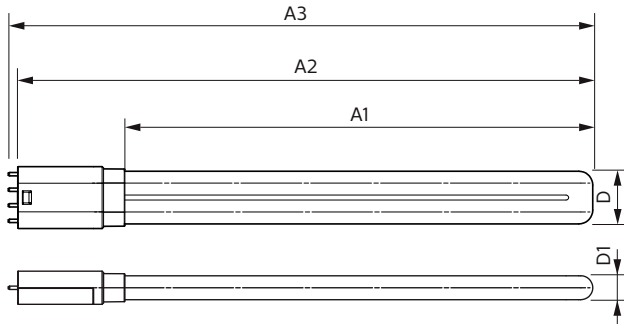

CorePro LED PLL

Dimensional drawing

Product	D1	D2	A1	A2	A3
CorePro LED PLL EM/Mains 12W 830 4P	17 mm	38 mm	250 mm	312 mm	319 mm
CorePro LED PLL EM/Mains 12W 840 4P	17 mm	38 mm	250 mm	312 mm	319 mm
CorePro LED PLL HF 12W 830 4P 2G11	17 mm	38 mm	250 mm	312 mm	319 mm
CorePro LED PLL HF 12W 840 4P 2G11	17 mm	38 mm	250 mm	312 mm	319 mm
CorePro LED PLL HF 24W 830 4P 2G11	17 mm	38 mm	453 mm	528 mm	535 mm
CorePro LED PLL HF 24W 840 4P 2G11	17 mm	38 mm	453 mm	528 mm	535 mm
CorePro LED PLL HF 24W 865 4P 2G11	17 mm	38 mm	453 mm	528 mm	535 mm
CorePro LED PLL Mains 24W 830 4P	17 mm	38 mm	453 mm	528 mm	535 mm
CorePro LED PLL Mains 24W 840 4P	17 mm	38 mm	453 mm	528 mm	535 mm
LED PLL HF 23W 840 4P 2G11 1PK 10/1	17 mm	38 mm	453 mm	528 mm	535 mm
LED PLL HF 23W 857 4P 2G11 1PK 10/1	17 mm	38 mm	453 mm	528 mm	535 mm

Product	D1	D2	A1	A2	A3
CorePro LED PLL EM/Mains 8W 830 4P	17 mm	38 mm	156 mm	218 mm	224 mm
CorePro LED PLL EM/Mains 8W 840 4P	17 mm	38 mm	156 mm	218 mm	224 mm
CorePro LED PLL HF 8W 830 4P 2G11	17 mm	38 mm	155 mm	217 mm	224 mm
CorePro LED PLL HF 8W 840 4P 2G11	17 mm	38 mm	155 mm	217 mm	224 mm

General Information

Cap-Base 2G11

Light Technical

LLMF At End Of Nominal Lifetime (Nom) 70 %

Operating and Electrical

Starting Time (Nom) 0.5 s

Controls and Dimming

Dimmable No

Mechanical and Housing

Bulb Shape PL-L

General Information

Order Code	Full Product Name	Switching Cycle	Nominal lifetime
929004267802	CorePro LED PLL HF/Mains 16.5W 830 4P	200,000	30,000 hour(s)
929004267902	CorePro LED PLL HF/Mains 16.5W 840 4P	200,000	30,000 hour(s)

Order Code	Full Product Name	Switching Cycle	Nominal lifetime
929004268002	CorePro LED PLL HF/Mains 24W 830 4P	200,000	30,000 hour(s)
929004268102	CorePro LED PLL HF/Mains 24W 840 4P	200,000	30,000 hour(s)