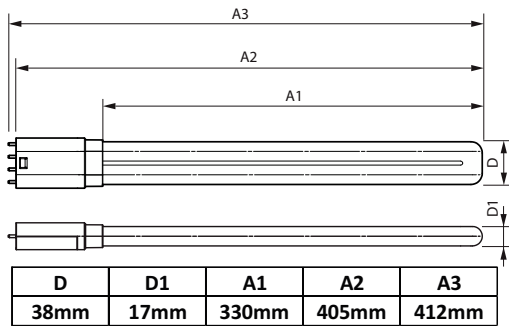

CorePro LED PLL

Versions

CorePro LED PLL HF Mains 24W 20250423

CorePro LED PLL HF Mains 8W 20250423

LEDtube COR PLL EU 12W 2G11

CorePro-LED-Urban-PLL-Mains-18W

Dimensional drawing

Product	D1	D	A1	A2	A3
LED PLL HF 26W 840 4P 2G11 1PK 10/1	17 mm	38 mm	453 mm	528 mm	535 mm
LED PLL HF 26W 857 4P 2G11 1PK 10/1	17 mm	38 mm	453 mm	528 mm	535 mm

Product	D1	D2	A1	A2	A3
CorePro LED Urban PLL Mains 13W 830	17 mm	37 mm	253 mm	315 mm	321 mm
CorePro LED Urban PLL Mains 13W 840	17 mm	37 mm	253 mm	315 mm	321 mm

Product	D1	D2	A1	A2	A3
CorePro LED PLL EM/Mains 16.5W 830 4P	17 mm	38 mm	330 mm	405 mm	412 mm
CorePro LED PLL EM/Mains 16.5W 840 4P	17 mm	38 mm	330 mm	405 mm	412 mm
LED PLL HF 17W 840 4P 2G11 1PK 10/1	17 mm	38 mm	330 mm	405 mm	412 mm
LED PLL HF 17W 857 4P 2G11 1PK 10/1	17 mm	38 mm	330 mm	405 mm	412 mm

CorePro LED PLL

Dimensional drawing

Product	D1	D2	A1	A2	A3
CorePro LED Urban PLL Mains 18W 830	17 mm	37 mm	335 mm	410 mm	416 mm
CorePro LED Urban PLL Mains 18W 840	17 mm	37 mm	335 mm	410 mm	416 mm

Product	D1	D	A1	A2	A3
LED PLL HF 20W 840 4P 2G11 1PK 10/1	17 mm	38 mm	330 mm	405 mm	412 mm
LED PLL HF 20W 857 4P 2G11 1PK 10/1	17 mm	38 mm	330 mm	405 mm	412 mm