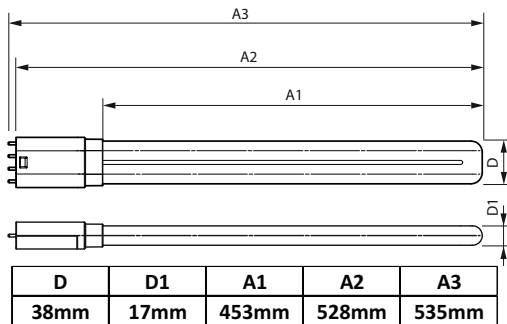

CorePro LED PLL

Versions

CorePro LED PLL HF Mains 24W 20250423

CorePro LED PLL HF Mains 8W 20250423

LEDtube COR PLL EU 12W 2G11

CorePro-LED-Urban-PLL-Mains-18W

Dimensional drawing

Product	D1	D	A1	A2	A3
LED PLL HF 26W 840 4P 2G11 1PK 10/1	17 mm	38 mm	453 mm	528 mm	535 mm
LED PLL HF 26W 857 4P 2G11 1PK 10/1	17 mm	38 mm	453 mm	528 mm	535 mm

Product	D1	D2	A1	A2	A3
CorePro LED Urban PLL Mains 13W 830	17 mm	37 mm	253 mm	315 mm	321 mm
CorePro LED Urban PLL Mains 13W 840	17 mm	37 mm	253 mm	315 mm	321 mm

Product	D1	D2	A1	A2	A3
CorePro LED PLL EM/Mains 16.5W 830 4P	17 mm	38 mm	330 mm	405 mm	412 mm
CorePro LED PLL EM/Mains 16.5W 840 4P	17 mm	38 mm	330 mm	405 mm	412 mm
LED PLL HF 17W 840 4P 2G11 1PK 10/1	17 mm	38 mm	330 mm	405 mm	412 mm
LED PLL HF 17W 857 4P 2G11 1PK 10/1	17 mm	38 mm	330 mm	405 mm	412 mm

CorePro LED PLL

Dimensional drawing

Product	D1	D2	A1	A2	A3
CorePro LED Urban PLL Mains 18W 830	17 mm	37 mm	335 mm	410 mm	416 mm
CorePro LED Urban PLL Mains 18W 840	17 mm	37 mm	335 mm	410 mm	416 mm

Product	D1	D	A1	A2	A3
LED PLL HF 20W 840 4P 2G11 1PK 10/1	17 mm	38 mm	330 mm	405 mm	412 mm
LED PLL HF 20W 857 4P 2G11 1PK 10/1	17 mm	38 mm	330 mm	405 mm	412 mm