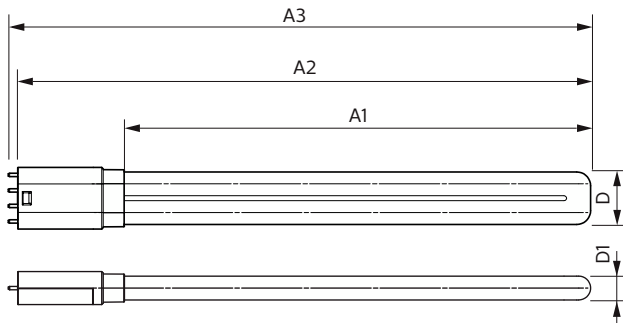

CorePro LED PLL

Versions

CorePro LED PLL HF Mains 24W 20250423

CorePro LED PLL HF Mains 8W 20250423

LEDtube COR PLL EU 12W 2G11

CorePro-LED-Urban-PLL-Mains-18W

Dimensional drawing

Product	D1	D	A1	A2	A3
LED PLL HF 26W 840 4P 2G11 1PK 10/1	17 mm	38 mm	453 mm	528 mm	535 mm
LED PLL HF 26W 857 4P 2G11 1PK 10/1	17 mm	38 mm	453 mm	528 mm	535 mm