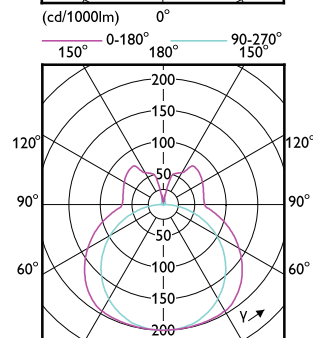

CorePro LED PLL

Order Code	Full Product Name	Ambient temperature range	Energy
			Consumption kWh/1000 h
929001920502	CorePro LED PLL HF 24W 840 4P 2G11	-20 °C to 45 °C	24 kWh
929001920602	CorePro LED PLL HF 24W 865 4P 2G11	-20 °C to 45 °C	24 kWh
929003592802	CorePro LED PLL Mains 24W 830 4P	-20 °C to 45 °C	24 kWh
929003592902	CorePro LED PLL Mains 24W 840 4P	-20 °C to 45 °C	24 kWh
929004299621	LED PLL HF 26W 857 4P 2G11 1PK 10/1	-20 to +45 °C	-
929004299721	LED PLL HF 26W 840 4P 2G11 1PK 10/1	-20 to +45 °C	-
929003758202	CorePro LED Urban PLL Mains 13W 830	-30 to +45 °C	13 kWh
929003758302	CorePro LED Urban PLL Mains 13W 840	-30 to +45 °C	13 kWh
929003579002	CorePro LED PLL HF 12W 830 4P 2G11	-20 °C to 45 °C	12 kWh
929003579102	CorePro LED PLL HF 12W 840 4P 2G11	-20 °C to 45 °C	12 kWh
929003592402	CorePro LED PLL EM/ Mains 12W 830 4P	-20 °C to 45 °C	12 kWh
929003592502	CorePro LED PLL EM/ Mains 12W 840 4P	-20 °C to 45 °C	12 kWh
929003578802	CorePro LED PLL HF 8W 830 4P 2G11	-20 °C to 45 °C	8 kWh
929003578902	CorePro LED PLL HF 8W 840 4P 2G11	-20 °C to 45 °C	8 kWh
929003592202	CorePro LED PLL EM/ Mains 8W 830 4P	-20 °C to 45 °C	8 kWh
929003592302	CorePro LED PLL EM/ Mains 8W 840 4P	-20 °C to 45 °C	8 kWh
929003758402	CorePro LED Urban PLL Mains 18W 830	-30 to +45 °C	18 kWh
929003758502	CorePro LED Urban PLL Mains 18W 840	-30 to +45 °C	18 kWh