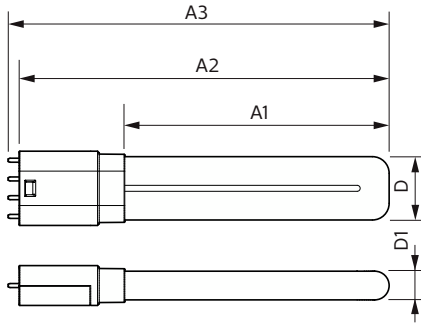

CorePro LED PLL

Dimensional drawing

Product	D1	D2	A1	A2	A3
CorePro LED PLL EM/Mains 12W 830 4P	17 mm	38 mm	250 mm	312 mm	319 mm
CorePro LED PLL EM/Mains 12W 840 4P	17 mm	38 mm	250 mm	312 mm	319 mm
CorePro LED PLL HF 12W 830 4P 2G11	17 mm	38 mm	250 mm	312 mm	319 mm
CorePro LED PLL HF 12W 840 4P 2G11	17 mm	38 mm	250 mm	312 mm	319 mm
CorePro LED PLL HF 24W 830 4P 2G11	17 mm	38 mm	453 mm	528 mm	535 mm
CorePro LED PLL HF 24W 840 4P 2G11	17 mm	38 mm	453 mm	528 mm	535 mm
CorePro LED PLL HF 24W 865 4P 2G11	17 mm	38 mm	453 mm	528 mm	535 mm
CorePro LED PLL Mains 24W 830 4P	17 mm	38 mm	453 mm	528 mm	535 mm
CorePro LED PLL Mains 24W 840 4P	17 mm	38 mm	453 mm	528 mm	535 mm
LED PLL HF 23W 840 4P 2G11 1PK 10/1	17 mm	38 mm	453 mm	528 mm	535 mm
LED PLL HF 23W 857 4P 2G11 1PK 10/1	17 mm	38 mm	453 mm	528 mm	535 mm

Product	D1	D2	A1	A2	A3
CorePro LED PLL EM/Mains 8W 830 4P	17 mm	38 mm	156 mm	218 mm	224 mm
CorePro LED PLL EM/Mains 8W 840 4P	17 mm	38 mm	156 mm	218 mm	224 mm
CorePro LED PLL HF 8W 830 4P 2G11	17 mm	38 mm	155 mm	217 mm	224 mm
CorePro LED PLL HF 8W 840 4P 2G11	17 mm	38 mm	155 mm	217 mm	224 mm

General Information

Cap-Base 2G11

Light Technical

LLMF At End Of Nominal Lifetime (Nom) 70 %

Operating and Electrical

Starting Time (Nom) 0.5 s

Controls and Dimming

Dimmable No

Mechanical and Housing

Bulb Shape PL-L

General Information

Order Code	Full Product Name	Switching Cycle	Nominal lifetime
929004267802	CorePro LED PLL HF/Mains 16.5W 830 4P	200,000	30,000 hour(s)
929004267902	CorePro LED PLL HF/Mains 16.5W 840 4P	200,000	30,000 hour(s)

Order Code	Full Product Name	Switching Cycle	Nominal lifetime
929004268002	CorePro LED PLL HF/Mains 24W 830 4P	200,000	30,000 hour(s)
929004268102	CorePro LED PLL HF/Mains 24W 840 4P	200,000	30,000 hour(s)