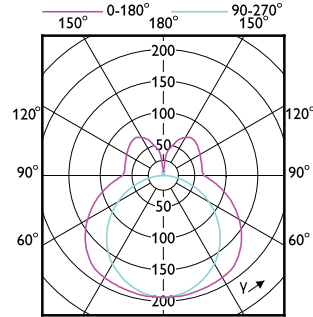

CorePro LED PLL

Order Code	Full Product Name	Ambient temperature range	Energy
			Consumption kWh/1000 h
929001920502	CorePro LED PLL HF 24W 840 4P 2G11	-20 °C to 45 °C	24 kWh
929001920602	CorePro LED PLL HF 24W 865 4P 2G11	-20 °C to 45 °C	24 kWh
929003592802	CorePro LED PLL Mains 24W 830 4P	-20 °C to 45 °C	24 kWh
929003592902	CorePro LED PLL Mains 24W 840 4P	-20 °C to 45 °C	24 kWh
929004299621	LED PLL HF 26W 857 4P 2G11 1PK 10/1	-20 to +45 °C	-
929004299721	LED PLL HF 26W 840 4P 2G11 1PK 10/1	-20 to +45 °C	-
929003758202	CorePro LED Urban PLL Mains 13W 830	-30 to +45 °C	13 kWh
929003758302	CorePro LED Urban PLL Mains 13W 840	-30 to +45 °C	13 kWh
929003579002	CorePro LED PLL HF 12W 830 4P 2G11	-20 °C to 45 °C	12 kWh
929003579102	CorePro LED PLL HF 12W 840 4P 2G11	-20 °C to 45 °C	12 kWh
929003592402	CorePro LED PLL EM/ Mains 12W 830 4P	-20 °C to 45 °C	12 kWh
929003592502	CorePro LED PLL EM/ Mains 12W 840 4P	-20 °C to 45 °C	12 kWh
929003578802	CorePro LED PLL HF 8W 830 4P 2G11	-20 °C to 45 °C	8 kWh
929003578902	CorePro LED PLL HF 8W 840 4P 2G11	-20 °C to 45 °C	8 kWh
929003592202	CorePro LED PLL EM/ Mains 8W 830 4P	-20 °C to 45 °C	8 kWh
929003592302	CorePro LED PLL EM/ Mains 8W 840 4P	-20 °C to 45 °C	8 kWh
929003758402	CorePro LED Urban PLL Mains 18W 830	-30 to +45 °C	18 kWh
929003758502	CorePro LED Urban PLL Mains 18W 840	-30 to +45 °C	18 kWh