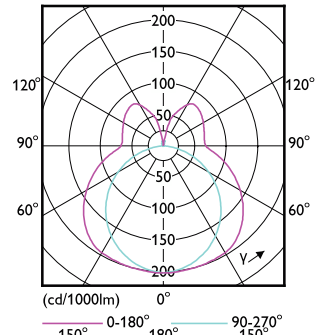

CorePro LED PLL