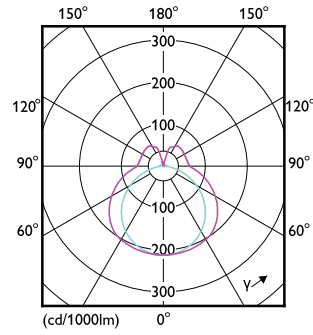

CorePro LED PLL

Order Code	Full Product Name	Ambient temperature range	Energy
			Consumption kWh/1000 h
929001920502	CorePro LED PLL HF 24W 840 4P 2G11	-20 °C to 45 °C	24 kWh
929001920602	CorePro LED PLL HF 24W 865 4P 2G11	-20 °C to 45 °C	24 kWh
929003592802	CorePro LED PLL Mains 24W 830 4P	-20 °C to 45 °C	24 kWh
929003592902	CorePro LED PLL Mains 24W 840 4P	-20 °C to 45 °C	24 kWh
929004299621	LED PLL HF 26W 857 4P 2G11 1PK 10/1	-20 to +45 °C	-
929004299721	LED PLL HF 26W 840 4P 2G11 1PK 10/1	-20 to +45 °C	-
929003758202	CorePro LED Urban PLL Mains 13W 830	-30 to +45 °C	13 kWh
929003758302	CorePro LED Urban PLL Mains 13W 840	-30 to +45 °C	13 kWh
929003579002	CorePro LED PLL HF 12W 830 4P 2G11	-20 °C to 45 °C	12 kWh
929003579102	CorePro LED PLL HF 12W 840 4P 2G11	-20 °C to 45 °C	12 kWh
929003592402	CorePro LED PLL EM/ Mains 12W 830 4P	-20 °C to 45 °C	12 kWh
929003592502	CorePro LED PLL EM/ Mains 12W 840 4P	-20 °C to 45 °C	12 kWh
929003578802	CorePro LED PLL HF 8W 830 4P 2G11	-20 °C to 45 °C	8 kWh
929003578902	CorePro LED PLL HF 8W 840 4P 2G11	-20 °C to 45 °C	8 kWh
929003592202	CorePro LED PLL EM/ Mains 8W 830 4P	-20 °C to 45 °C	8 kWh
929003592302	CorePro LED PLL EM/ Mains 8W 840 4P	-20 °C to 45 °C	8 kWh
929003758402	CorePro LED Urban PLL Mains 18W 830	-30 to +45 °C	18 kWh
929003758502	CorePro LED Urban PLL Mains 18W 840	-30 to +45 °C	18 kWh