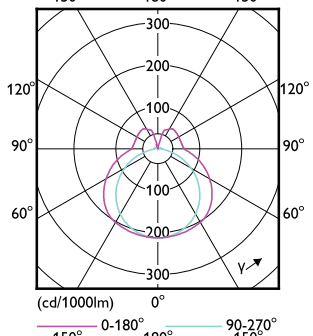

CorePro LED PLL