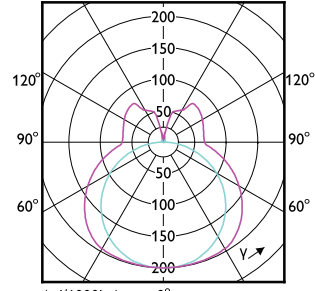

CorePro LED PLL