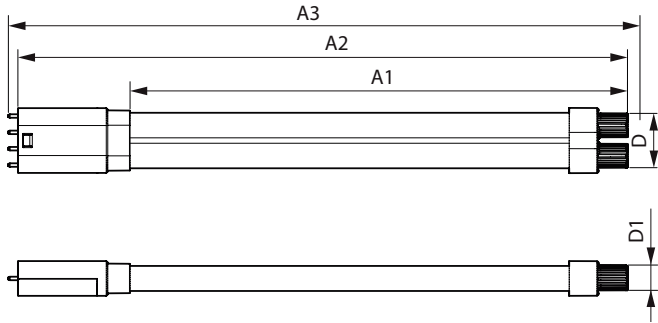

CorePro LED PLL

Dimensional drawing

Product	D1	D2	A1	A2	A3
CorePro LED Urban PLL Mains 18W 830	17 mm	37 mm	335 mm	410 mm	416 mm
CorePro LED Urban PLL Mains 18W 840	17 mm	37 mm	335 mm	410 mm	416 mm

Product	D1	D	A1	A2	A3
LED PLL HF 20W 840 4P 2G11 1PK 10/1	17 mm	38 mm	330 mm	405 mm	412 mm
LED PLL HF 20W 857 4P 2G11 1PK 10/1	17 mm	38 mm	330 mm	405 mm	412 mm

Product	D1	D	A1	A2	A3
CorePro LED PLL HF/Mains 12W 830 4P	17 mm	38 mm	228 mm	312 mm	319 mm
CorePro LED PLL HF/Mains 12W 840 4P	17 mm	38 mm	228 mm	312 mm	319 mm
CorePro LED PLL HF/Mains 16.5W 830 4P	17 mm	38 mm	290 mm	405 mm	412 mm
CorePro LED PLL HF/Mains 16.5W 840 4P	17 mm	38 mm	290 mm	405 mm	412 mm
CorePro LED PLL HF/Mains 24W 830 4P	17 mm	38 mm	413 mm	528 mm	535 mm
CorePro LED PLL HF/Mains 24W 840 4P	17 mm	38 mm	413 mm	528 mm	535 mm
CorePro LED PLL HF/Mains 8W 830 4P	17 mm	38 mm	134 mm	218 mm	224 mm
CorePro LED PLL HF/Mains 8W 840 4P	17 mm	38 mm	134 mm	218 mm	224 mm

Product	D1	D	A1	A2	A3
CorePro LED PLL HF 16.5W 830 4P 2G11	17 mm	38 mm	330 mm	405 mm	412 mm
CorePro LED PLL HF 16.5W 840 4P 2G11	17 mm	38 mm	330 mm	405 mm	412 mm
CorePro LED PLL HF 16.5W 865 4P 2G11	17 mm	38 mm	330 mm	405 mm	412 mm