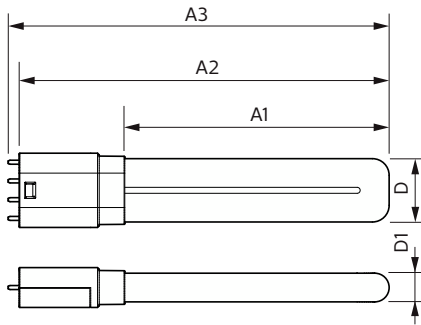

CorePro LED PLL

Dimensional drawing

Product	D1	D2	A1	A2	A3
CorePro LED PLL EM/Mains 12W 830 4P	17 mm	38 mm	250 mm	312 mm	319 mm
CorePro LED PLL EM/Mains 12W 840 4P	17 mm	38 mm	250 mm	312 mm	319 mm
CorePro LED PLL HF 12W 830 4P 2G11	17 mm	38 mm	250 mm	312 mm	319 mm
CorePro LED PLL HF 12W 840 4P 2G11	17 mm	38 mm	250 mm	312 mm	319 mm
CorePro LED PLL HF 24W 830 4P 2G11	17 mm	38 mm	453 mm	528 mm	535 mm
CorePro LED PLL HF 24W 840 4P 2G11	17 mm	38 mm	453 mm	528 mm	535 mm
CorePro LED PLL HF 24W 865 4P 2G11	17 mm	38 mm	453 mm	528 mm	535 mm
CorePro LED PLL Mains 24W 830 4P	17 mm	38 mm	453 mm	528 mm	535 mm
CorePro LED PLL Mains 24W 840 4P	17 mm	38 mm	453 mm	528 mm	535 mm
LED PLL HF 23W 840 4P 2G11 1PK 10/1	17 mm	38 mm	453 mm	528 mm	535 mm
LED PLL HF 23W 857 4P 2G11 1PK 10/1	17 mm	38 mm	453 mm	528 mm	535 mm

Product	D1	D2	A1	A2	A3
CorePro LED PLL EM/Mains 8W 830 4P	17 mm	38 mm	156 mm	218 mm	224 mm
CorePro LED PLL EM/Mains 8W 840 4P	17 mm	38 mm	156 mm	218 mm	224 mm
CorePro LED PLL HF 8W 830 4P 2G11	17 mm	38 mm	155 mm	217 mm	224 mm
CorePro LED PLL HF 8W 840 4P 2G11	17 mm	38 mm	155 mm	217 mm	224 mm

General Information

Cap-Base 2G11

Light Technical

LLMF At End Of Nominal Lifetime (Nom) 70 %

Operating and Electrical

Starting Time (Nom) 0.5 s

Controls and Dimming

Dimmable No

Mechanical and Housing

Bulb Shape PL-L

General Information

Order Code	Full Product Name	Switching Cycle	Nominal lifetime
929004267802	CorePro LED PLL HF/Mains 16.5W 830 4P	200,000	30,000 hour(s)
929004267902	CorePro LED PLL HF/Mains 16.5W 840 4P	200,000	30,000 hour(s)

Order Code	Full Product Name	Switching Cycle	Nominal lifetime
929004268002	CorePro LED PLL HF/Mains 24W 830 4P	200,000	30,000 hour(s)
929004268102	CorePro LED PLL HF/Mains 24W 840 4P	200,000	30,000 hour(s)