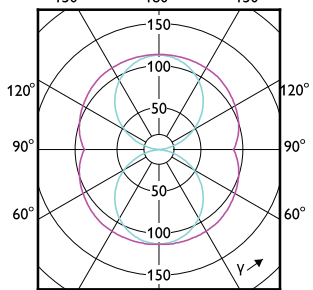

CorePro LED PLL