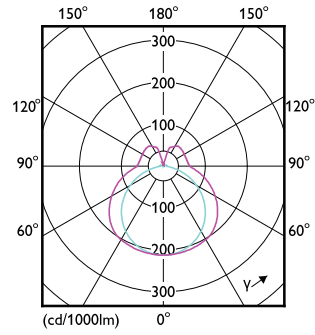

CorePro LED PLL

Order Code	Full Product Name	Ambient temperature range	Energy Consumption kWh/1000 h
929001920502	CorePro LED PLL HF 24W 840 4P 2G11	-20 °C to 45 °C	24 kWh
929001920602	CorePro LED PLL HF 24W 865 4P 2G11	-20 °C to 45 °C	24 kWh
929003592802	CorePro LED PLL Mains 24W 830 4P	-20 °C to 45 °C	24 kWh
929003592902	CorePro LED PLL Mains 24W 840 4P	-20 °C to 45 °C	24 kWh
929004299621	LED PLL HF 26W 857 4P 2G11 1PK 10/1	-20 to +45 °C	-
929004299721	LED PLL HF 26W 840 4P 2G11 1PK 10/1	-20 to +45 °C	-
929003758202	CorePro LED Urban PLL Mains 13W 830	-30 to +45 °C	13 kWh
929003758302	CorePro LED Urban PLL Mains 13W 840	-30 to +45 °C	13 kWh
929003579002	CorePro LED PLL HF 12W 830 4P 2G11	-20 °C to 45 °C	12 kWh
929003579102	CorePro LED PLL HF 12W 840 4P 2G11	-20 °C to 45 °C	12 kWh
929003592402	CorePro LED PLL EM/ Mains 12W 830 4P	-20 °C to 45 °C	12 kWh
929003592502	CorePro LED PLL EM/ Mains 12W 840 4P	-20 °C to 45 °C	12 kWh
929003578802	CorePro LED PLL HF 8W 830 4P 2G11	-20 °C to 45 °C	8 kWh
929003578902	CorePro LED PLL HF 8W 840 4P 2G11	-20 °C to 45 °C	8 kWh
929003592202	CorePro LED PLL EM/ Mains 8W 830 4P	-20 °C to 45 °C	8 kWh
929003592302	CorePro LED PLL EM/ Mains 8W 840 4P	-20 °C to 45 °C	8 kWh
929003758402	CorePro LED Urban PLL Mains 18W 830	-30 to +45 °C	18 kWh
929003758502	CorePro LED Urban PLL Mains 18W 840	-30 to +45 °C	18 kWh