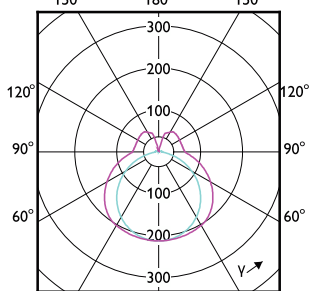

CorePro LED PLL