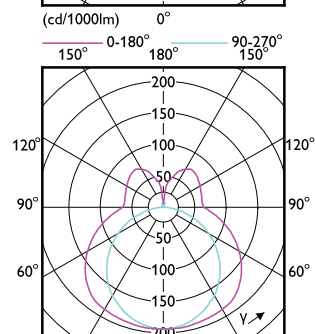

CorePro LED PLL

Order Code	Full Product Name	Ambient temperature range	Energy Consumption kWh/1000 h
929001920502	CorePro LED PLL HF 24W 840 4P 2G11	-20 °C to 45 °C	24 kWh
929001920602	CorePro LED PLL HF 24W 865 4P 2G11	-20 °C to 45 °C	24 kWh
929003592802	CorePro LED PLL Mains 24W 830 4P	-20 °C to 45 °C	24 kWh
929003592902	CorePro LED PLL Mains 24W 840 4P	-20 °C to 45 °C	24 kWh
929004299621	LED PLL HF 26W 857 4P 2G11 1PK 10/1	-20 to +45 °C	-
929004299721	LED PLL HF 26W 840 4P 2G11 1PK 10/1	-20 to +45 °C	-
929003758202	CorePro LED Urban PLL Mains 13W 830	-30 to +45 °C	13 kWh
929003758302	CorePro LED Urban PLL Mains 13W 840	-30 to +45 °C	13 kWh
929003579002	CorePro LED PLL HF 12W 830 4P 2G11	-20 °C to 45 °C	12 kWh
929003579102	CorePro LED PLL HF 12W 840 4P 2G11	-20 °C to 45 °C	12 kWh
929003592402	CorePro LED PLL EM/ Mains 12W 830 4P	-20 °C to 45 °C	12 kWh
929003592502	CorePro LED PLL EM/ Mains 12W 840 4P	-20 °C to 45 °C	12 kWh
929003578802	CorePro LED PLL HF 8W 830 4P 2G11	-20 °C to 45 °C	8 kWh
929003578902	CorePro LED PLL HF 8W 840 4P 2G11	-20 °C to 45 °C	8 kWh
929003592202	CorePro LED PLL EM/ Mains 8W 830 4P	-20 °C to 45 °C	8 kWh
929003592302	CorePro LED PLL EM/ Mains 8W 840 4P	-20 °C to 45 °C	8 kWh
929003758402	CorePro LED Urban PLL Mains 18W 830	-30 to +45 °C	18 kWh
929003758502	CorePro LED Urban PLL Mains 18W 840	-30 to +45 °C	18 kWh