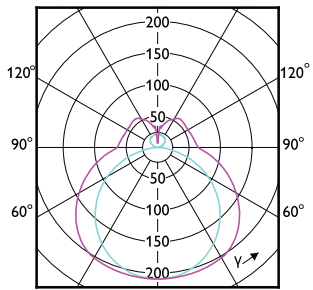

CorePro LED PLL