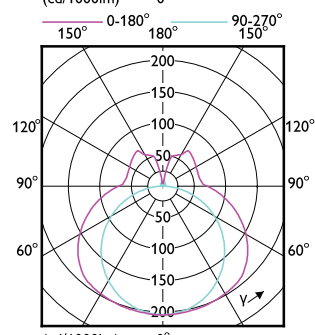

CorePro LED PLL

Order Code	Full Product Name	Ambient temperature range	Energy Consumption kWh/1000 h
929001920502	CorePro LED PLL HF 24W 840 4P 2G11	-20 °C to 45 °C	24 kWh
929001920602	CorePro LED PLL HF 24W 865 4P 2G11	-20 °C to 45 °C	24 kWh
929003592802	CorePro LED PLL Mains 24W 830 4P	-20 °C to 45 °C	24 kWh
929003592902	CorePro LED PLL Mains 24W 840 4P	-20 °C to 45 °C	24 kWh
929004299621	LED PLL HF 26W 857 4P 2G11 1PK 10/1	-20 to +45 °C	-
929004299721	LED PLL HF 26W 840 4P 2G11 1PK 10/1	-20 to +45 °C	-
929003758202	CorePro LED Urban PLL Mains 13W 830	-30 to +45 °C	13 kWh
929003758302	CorePro LED Urban PLL Mains 13W 840	-30 to +45 °C	13 kWh
929003579002	CorePro LED PLL HF 12W 830 4P 2G11	-20 °C to 45 °C	12 kWh
929003579102	CorePro LED PLL HF 12W 840 4P 2G11	-20 °C to 45 °C	12 kWh
929003592402	CorePro LED PLL EM/ Mains 12W 830 4P	-20 °C to 45 °C	12 kWh
929003592502	CorePro LED PLL EM/ Mains 12W 840 4P	-20 °C to 45 °C	12 kWh
929003578802	CorePro LED PLL HF 8W 830 4P 2G11	-20 °C to 45 °C	8 kWh
929003578902	CorePro LED PLL HF 8W 840 4P 2G11	-20 °C to 45 °C	8 kWh
929003592202	CorePro LED PLL EM/ Mains 8W 830 4P	-20 °C to 45 °C	8 kWh
929003592302	CorePro LED PLL EM/ Mains 8W 840 4P	-20 °C to 45 °C	8 kWh
929003758402	CorePro LED Urban PLL Mains 18W 830	-30 to +45 °C	18 kWh
929003758502	CorePro LED Urban PLL Mains 18W 840	-30 to +45 °C	18 kWh