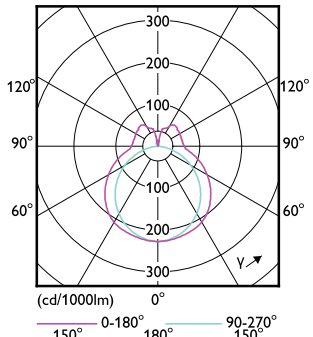

CorePro LED PLL