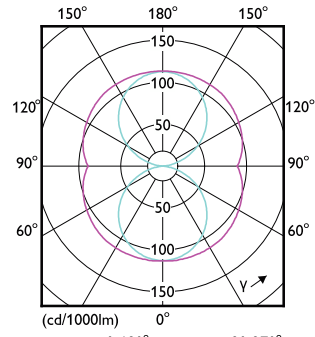

CorePro LED PLL