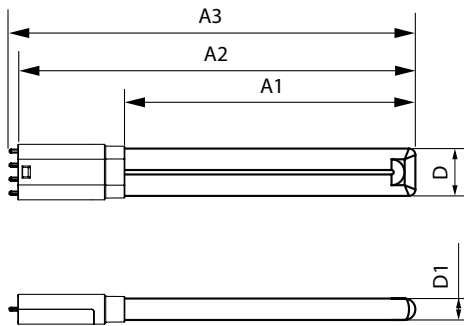

CorePro LED PLL

Dimensional drawing

Product	D1	D2	A1	A2	A3
CorePro LED Urban PLL Mains 18W 830	17 mm	37 mm	335 mm	410 mm	416 mm
CorePro LED Urban PLL Mains 18W 840	17 mm	37 mm	335 mm	410 mm	416 mm

Product	D1	D	A1	A2	A3
LED PLL HF 20W 840 4P 2G11 1PK 10/1	17 mm	38 mm	330 mm	405 mm	412 mm
LED PLL HF 20W 857 4P 2G11 1PK 10/1	17 mm	38 mm	330 mm	405 mm	412 mm

Product	D1	D	A1	A2	A3
CorePro LED PLL HF/Mains 12W 830 4P	17 mm	38 mm	228 mm	312 mm	319 mm
CorePro LED PLL HF/Mains 12W 840 4P	17 mm	38 mm	228 mm	312 mm	319 mm
CorePro LED PLL HF/Mains 16.5W 830 4P	17 mm	38 mm	290 mm	405 mm	412 mm
CorePro LED PLL HF/Mains 16.5W 840 4P	17 mm	38 mm	290 mm	405 mm	412 mm
CorePro LED PLL HF/Mains 24W 830 4P	17 mm	38 mm	413 mm	528 mm	535 mm
CorePro LED PLL HF/Mains 24W 840 4P	17 mm	38 mm	413 mm	528 mm	535 mm
CorePro LED PLL HF/Mains 8W 830 4P	17 mm	38 mm	134 mm	218 mm	224 mm
CorePro LED PLL HF/Mains 8W 840 4P	17 mm	38 mm	134 mm	218 mm	224 mm

Product	D1	D	A1	A2	A3
CorePro LED PLL HF 16.5W 830 4P 2G11	17 mm	38 mm	330 mm	405 mm	412 mm
CorePro LED PLL HF 16.5W 840 4P 2G11	17 mm	38 mm	330 mm	405 mm	412 mm
CorePro LED PLL HF 16.5W 865 4P 2G11	17 mm	38 mm	330 mm	405 mm	412 mm