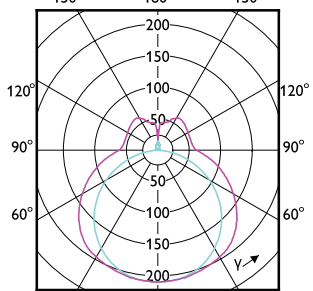

CorePro LED PLL