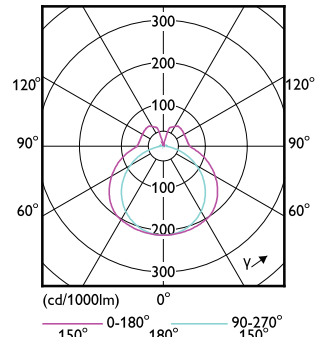

CorePro LED PLL