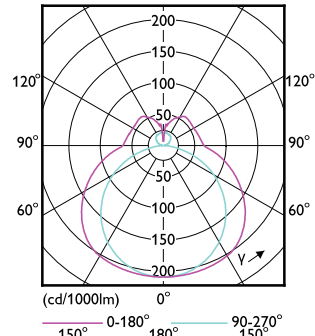

CorePro LED PLL