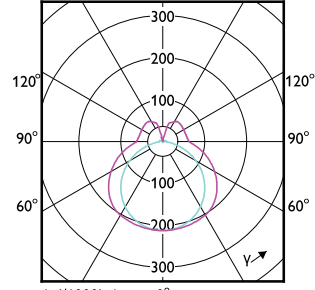

CorePro LED PLL