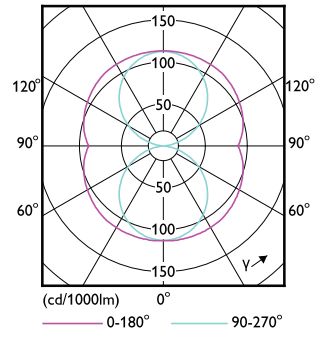

CorePro LED PLL