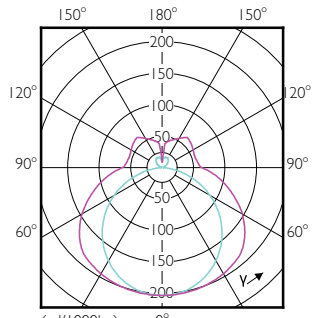

CorePro LED PLL