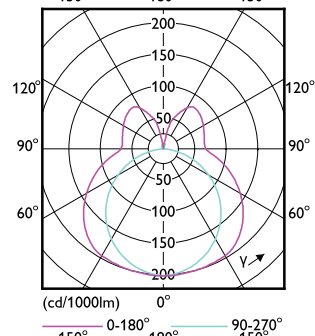

CorePro LED PLL