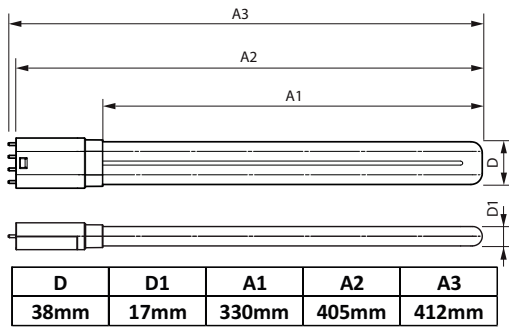

CorePro LED PLL

Dimensional drawing

Product	D1	D2	A1	A2	A3
CorePro LED Urban PLL Mains 18W 830	17 mm	37 mm	335 mm	410 mm	416 mm
CorePro LED Urban PLL Mains 18W 840	17 mm	37 mm	335 mm	410 mm	416 mm

Product	D1	D	A1	A2	A3
LED PLL HF 20W 840 4P 2G11 1PK 10/1	17 mm	38 mm	330 mm	405 mm	412 mm
LED PLL HF 20W 857 4P 2G11 1PK 10/1	17 mm	38 mm	330 mm	405 mm	412 mm

Product	D1	D	A1	A2	A3
CorePro LED PLL HF/Mains 12W 830 4P	17 mm	38 mm	228 mm	312 mm	319 mm
CorePro LED PLL HF/Mains 12W 840 4P	17 mm	38 mm	228 mm	312 mm	319 mm
CorePro LED PLL HF/Mains 16.5W 830 4P	17 mm	38 mm	290 mm	405 mm	412 mm
CorePro LED PLL HF/Mains 16.5W 840 4P	17 mm	38 mm	290 mm	405 mm	412 mm
CorePro LED PLL HF/Mains 24W 830 4P	17 mm	38 mm	413 mm	528 mm	535 mm
CorePro LED PLL HF/Mains 24W 840 4P	17 mm	38 mm	413 mm	528 mm	535 mm
CorePro LED PLL HF/Mains 8W 830 4P	17 mm	38 mm	134 mm	218 mm	224 mm
CorePro LED PLL HF/Mains 8W 840 4P	17 mm	38 mm	134 mm	218 mm	224 mm

Product	D1	D	A1	A2	A3
CorePro LED PLL HF 16.5W 830 4P 2G11	17 mm	38 mm	330 mm	405 mm	412 mm
CorePro LED PLL HF 16.5W 840 4P 2G11	17 mm	38 mm	330 mm	405 mm	412 mm
CorePro LED PLL HF 16.5W 865 4P 2G11	17 mm	38 mm	330 mm	405 mm	412 mm