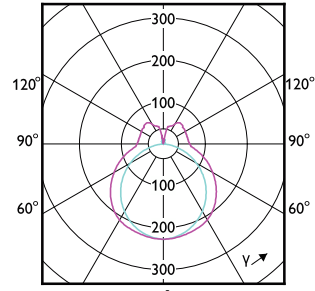

CorePro LED PLL