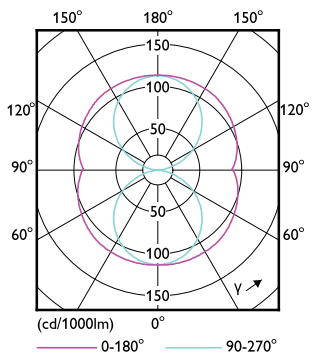

CorePro LED PLL

Order Code	Full Product Name	Ambient temperature range	Energy Consumption kWh/1000 h
929001920502	CorePro LED PLL HF 24W 840 4P 2G11	-20 °C to 45 °C	24 kWh
929001920602	CorePro LED PLL HF 24W 865 4P 2G11	-20 °C to 45 °C	24 kWh
929003592802	CorePro LED PLL Mains 24W 830 4P	-20 °C to 45 °C	24 kWh
929003592902	CorePro LED PLL Mains 24W 840 4P	-20 °C to 45 °C	24 kWh
929004299621	LED PLL HF 26W 857 4P 2G11 1PK 10/1	-20 to +45 °C	-
929004299721	LED PLL HF 26W 840 4P 2G11 1PK 10/1	-20 to +45 °C	-
929003758202	CorePro LED Urban PLL Mains 13W 830	-30 to +45 °C	13 kWh
929003758302	CorePro LED Urban PLL Mains 13W 840	-30 to +45 °C	13 kWh
929003579002	CorePro LED PLL HF 12W 830 4P 2G11	-20 °C to 45 °C	12 kWh
929003579102	CorePro LED PLL HF 12W 840 4P 2G11	-20 °C to 45 °C	12 kWh
929003592402	CorePro LED PLL EM/ Mains 12W 830 4P	-20 °C to 45 °C	12 kWh
929003592502	CorePro LED PLL EM/ Mains 12W 840 4P	-20 °C to 45 °C	12 kWh
929003578802	CorePro LED PLL HF 8W 830 4P 2G11	-20 °C to 45 °C	8 kWh
929003578902	CorePro LED PLL HF 8W 840 4P 2G11	-20 °C to 45 °C	8 kWh
929003592202	CorePro LED PLL EM/ Mains 8W 830 4P	-20 °C to 45 °C	8 kWh
929003592302	CorePro LED PLL EM/ Mains 8W 840 4P	-20 °C to 45 °C	8 kWh
929003758402	CorePro LED Urban PLL Mains 18W 830	-30 to +45 °C	18 kWh
929003758502	CorePro LED Urban PLL Mains 18W 840	-30 to +45 °C	18 kWh