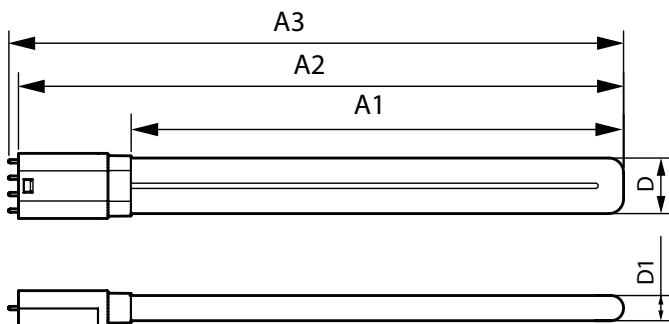

CorePro LED PLL

Dimensional drawing

Product	D1	D2	A1	A2	A3
CorePro LED Urban PLL Mains 18W 830	17 mm	37 mm	335 mm	410 mm	416 mm
CorePro LED Urban PLL Mains 18W 840	17 mm	37 mm	335 mm	410 mm	416 mm

Product	D1	D	A1	A2	A3
LED PLL HF 20W 840 4P 2G11 1PK 10/1	17 mm	38 mm	330 mm	405 mm	412 mm
LED PLL HF 20W 857 4P 2G11 1PK 10/1	17 mm	38 mm	330 mm	405 mm	412 mm

Product	D1	D	A1	A2	A3
CorePro LED PLL HF/Mains 12W 830 4P	17 mm	38 mm	228 mm	312 mm	319 mm
CorePro LED PLL HF/Mains 12W 840 4P	17 mm	38 mm	228 mm	312 mm	319 mm
CorePro LED PLL HF/Mains 16.5W 830 4P	17 mm	38 mm	290 mm	405 mm	412 mm
CorePro LED PLL HF/Mains 16.5W 840 4P	17 mm	38 mm	290 mm	405 mm	412 mm
CorePro LED PLL HF/Mains 24W 830 4P	17 mm	38 mm	413 mm	528 mm	535 mm
CorePro LED PLL HF/Mains 24W 840 4P	17 mm	38 mm	413 mm	528 mm	535 mm
CorePro LED PLL HF/Mains 8W 830 4P	17 mm	38 mm	134 mm	218 mm	224 mm
CorePro LED PLL HF/Mains 8W 840 4P	17 mm	38 mm	134 mm	218 mm	224 mm

Product	D1	D	A1	A2	A3
CorePro LED PLL HF 16.5W 830 4P 2G11	17 mm	38 mm	330 mm	405 mm	412 mm
CorePro LED PLL HF 16.5W 840 4P 2G11	17 mm	38 mm	330 mm	405 mm	412 mm
CorePro LED PLL HF 16.5W 865 4P 2G11	17 mm	38 mm	330 mm	405 mm	412 mm