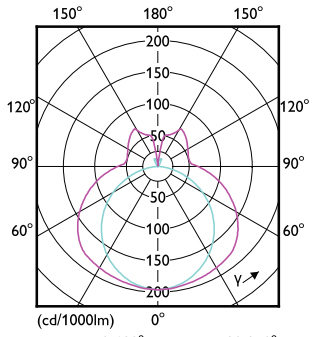

CorePro LED PLL