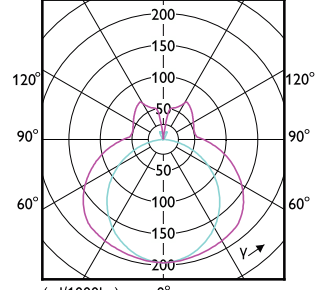

CorePro LED PLL