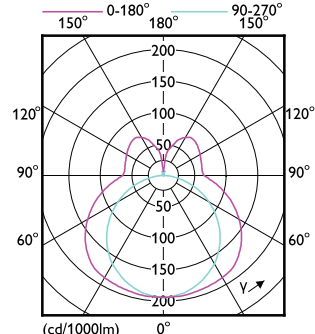

CorePro LED PLL

Order Code	Full Product Name	Ambient temperature range	Energy Consumption kWh/1000 h
929001920502	CorePro LED PLL HF 24W 840 4P 2G11	-20 °C to 45 °C	24 kWh
929001920602	CorePro LED PLL HF 24W 865 4P 2G11	-20 °C to 45 °C	24 kWh
929003592802	CorePro LED PLL Mains 24W 830 4P	-20 °C to 45 °C	24 kWh
929003592902	CorePro LED PLL Mains 24W 840 4P	-20 °C to 45 °C	24 kWh
929004299621	LED PLL HF 26W 857 4P 2G11 1PK 10/1	-20 to +45 °C	-
929004299721	LED PLL HF 26W 840 4P 2G11 1PK 10/1	-20 to +45 °C	-
929003758202	CorePro LED Urban PLL Mains 13W 830	-30 to +45 °C	13 kWh
929003758302	CorePro LED Urban PLL Mains 13W 840	-30 to +45 °C	13 kWh
929003579002	CorePro LED PLL HF 12W 830 4P 2G11	-20 °C to 45 °C	12 kWh
929003579102	CorePro LED PLL HF 12W 840 4P 2G11	-20 °C to 45 °C	12 kWh
929003592402	CorePro LED PLL EM/ Mains 12W 830 4P	-20 °C to 45 °C	12 kWh
929003592502	CorePro LED PLL EM/ Mains 12W 840 4P	-20 °C to 45 °C	12 kWh
929003578802	CorePro LED PLL HF 8W 830 4P 2G11	-20 °C to 45 °C	8 kWh
929003578902	CorePro LED PLL HF 8W 840 4P 2G11	-20 °C to 45 °C	8 kWh
929003592202	CorePro LED PLL EM/ Mains 8W 830 4P	-20 °C to 45 °C	8 kWh
929003592302	CorePro LED PLL EM/ Mains 8W 840 4P	-20 °C to 45 °C	8 kWh
929003758402	CorePro LED Urban PLL Mains 18W 830	-30 to +45 °C	18 kWh
929003758502	CorePro LED Urban PLL Mains 18W 840	-30 to +45 °C	18 kWh