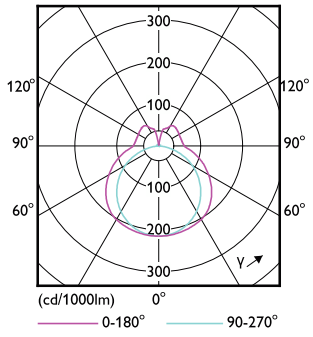

CorePro LED PLL