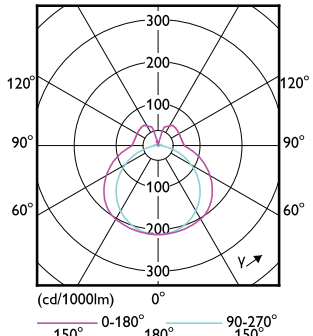

CorePro LED PLL