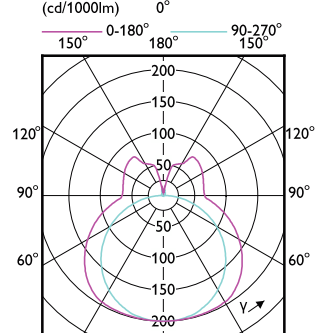

CorePro LED PLL

Order Code	Full Product Name	Ambient temperature range	Energy Consumption kWh/1000 h
929001920502	CorePro LED PLL HF 24W 840 4P 2G11	-20 °C to 45 °C	24 kWh
929001920602	CorePro LED PLL HF 24W 865 4P 2G11	-20 °C to 45 °C	24 kWh
929003592802	CorePro LED PLL Mains 24W 830 4P	-20 °C to 45 °C	24 kWh
929003592902	CorePro LED PLL Mains 24W 840 4P	-20 °C to 45 °C	24 kWh
929004299621	LED PLL HF 26W 857 4P 2G11 1PK 10/1	-20 to +45 °C	-
929004299721	LED PLL HF 26W 840 4P 2G11 1PK 10/1	-20 to +45 °C	-
929003758202	CorePro LED Urban PLL Mains 13W 830	-30 to +45 °C	13 kWh
929003758302	CorePro LED Urban PLL Mains 13W 840	-30 to +45 °C	13 kWh
929003579002	CorePro LED PLL HF 12W 830 4P 2G11	-20 °C to 45 °C	12 kWh
929003579102	CorePro LED PLL HF 12W 840 4P 2G11	-20 °C to 45 °C	12 kWh
929003592402	CorePro LED PLL EM/ Mains 12W 830 4P	-20 °C to 45 °C	12 kWh
929003592502	CorePro LED PLL EM/ Mains 12W 840 4P	-20 °C to 45 °C	12 kWh
929003578802	CorePro LED PLL HF 8W 830 4P 2G11	-20 °C to 45 °C	8 kWh
929003578902	CorePro LED PLL HF 8W 840 4P 2G11	-20 °C to 45 °C	8 kWh
929003592202	CorePro LED PLL EM/ Mains 8W 830 4P	-20 °C to 45 °C	8 kWh
929003592302	CorePro LED PLL EM/ Mains 8W 840 4P	-20 °C to 45 °C	8 kWh
929003758402	CorePro LED Urban PLL Mains 18W 830	-30 to +45 °C	18 kWh
929003758502	CorePro LED Urban PLL Mains 18W 840	-30 to +45 °C	18 kWh