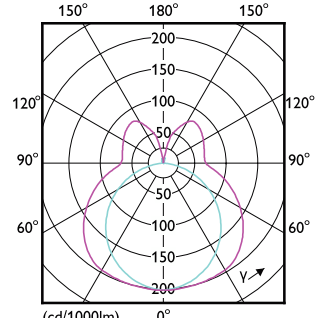

CorePro LED PLL