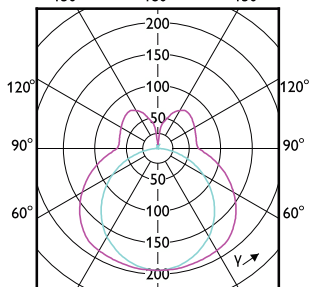

CorePro LED PLL

Order Code	Full Product Name	Omgivelsestemperaturområde	Energiforbrug kWh/1000 t.
929003592202	CorePro LED PLL EM/Mains 8W 830 4P	-20 °C til 45 °C	8 kWh
929003592302	CorePro LED PLL EM/Mains 8W 840 4P	-20 °C til 45 °C	8 kWh
929003758402	CorePro LED Urban PLL Mains 18W 830	-30 til +45 °C	18 kWh
929003758502	CorePro LED Urban PLL Mains 18W 840	-30 til +45 °C	18 kWh