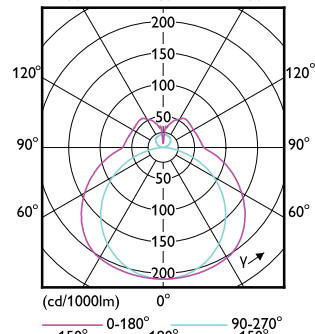

CorePro LED PLL

Order Code	Full Product Name	Omgivelsestemperaturområde	Energiforbrug kWh/1000 t.
929003592202	CorePro LED PLL EM/Mains 8W 830 4P	-20 °C til 45 °C	8 kWh
929003592302	CorePro LED PLL EM/Mains 8W 840 4P	-20 °C til 45 °C	8 kWh
929003758402	CorePro LED Urban PLL Mains 18W 830	-30 til +45 °C	18 kWh
929003758502	CorePro LED Urban PLL Mains 18W 840	-30 til +45 °C	18 kWh