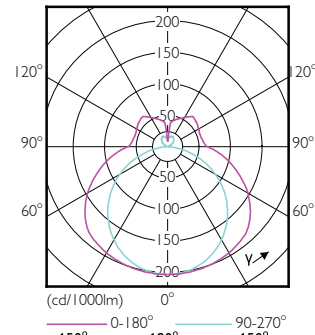

CorePro LED PLL

Order Code	Full Product Name	Omgivelsestemperaturområde	Energiforbrug kWh/1000 t.
929003592202	CorePro LED PLL EM/Mains 8W 830 4P	-20 °C til 45 °C	8 kWh
929003592302	CorePro LED PLL EM/Mains 8W 840 4P	-20 °C til 45 °C	8 kWh
929003758402	CorePro LED Urban PLL Mains 18W 830	-30 til +45 °C	18 kWh
929003758502	CorePro LED Urban PLL Mains 18W 840	-30 til +45 °C	18 kWh