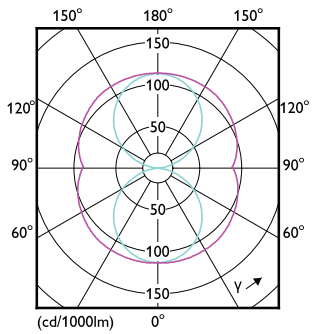

CorePro LED PLL

Order Code	Full Product Name	Omgivelsestemperaturområde	Energiforbrug kWh/1000 t.
929003592202	CorePro LED PLL EM/Mains 8W 830 4P	-20 °C til 45 °C	8 kWh
929003592302	CorePro LED PLL EM/Mains 8W 840 4P	-20 °C til 45 °C	8 kWh
929003758402	CorePro LED Urban PLL Mains 18W 830	-30 til +45 °C	18 kWh
929003758502	CorePro LED Urban PLL Mains 18W 840	-30 til +45 °C	18 kWh