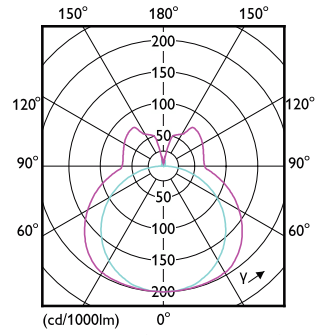

CorePro LED PLL

Order Code	Full Product Name	Omgivelsestemperaturområde	Energiforbrug kWh/1000 t.
929003592202	CorePro LED PLL EM/Mains 8W 830 4P	-20 °C til 45 °C	8 kWh
929003592302	CorePro LED PLL EM/Mains 8W 840 4P	-20 °C til 45 °C	8 kWh
929003758402	CorePro LED Urban PLL Mains 18W 830	-30 til +45 °C	18 kWh
929003758502	CorePro LED Urban PLL Mains 18W 840	-30 til +45 °C	18 kWh