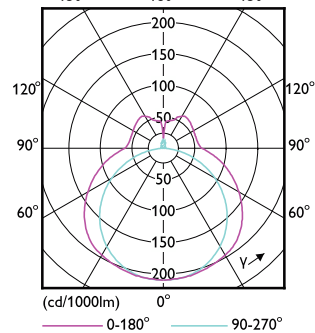

CorePro LED PLL

Order Code	Full Product Name	Omgivelsestemperaturområde	Energiforbrug kWh/1000 t.
929003592202	CorePro LED PLL EM/Mains 8W 830 4P	-20 °C til 45 °C	8 kWh
929003592302	CorePro LED PLL EM/Mains 8W 840 4P	-20 °C til 45 °C	8 kWh
929003758402	CorePro LED Urban PLL Mains 18W 830	-30 til +45 °C	18 kWh
929003758502	CorePro LED Urban PLL Mains 18W 840	-30 til +45 °C	18 kWh