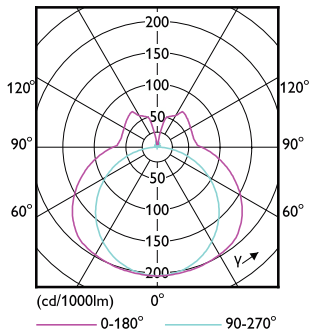

CorePro LED PLL

Order Code	Full Product Name	Omgivelsestemperaturområde	Energiforbrug kWh/1000 t.
929003592202	CorePro LED PLL EM/Mains 8W 830 4P	-20 °C til 45 °C	8 kWh
929003592302	CorePro LED PLL EM/Mains 8W 840 4P	-20 °C til 45 °C	8 kWh
929003758402	CorePro LED Urban PLL Mains 18W 830	-30 til +45 °C	18 kWh
929003758502	CorePro LED Urban PLL Mains 18W 840	-30 til +45 °C	18 kWh