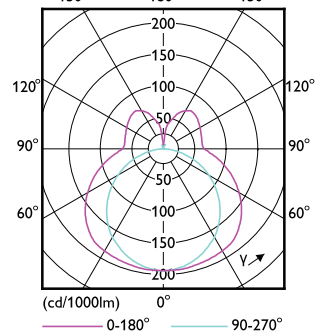

CorePro LED PLL

Order Code	Full Product Name	Omgivelsestemperaturområde	Energiforbrug kWh/1000 t.
929003592202	CorePro LED PLL EM/Mains 8W 830 4P	-20 °C til 45 °C	8 kWh
929003592302	CorePro LED PLL EM/Mains 8W 840 4P	-20 °C til 45 °C	8 kWh
929003758402	CorePro LED Urban PLL Mains 18W 830	-30 til +45 °C	18 kWh
929003758502	CorePro LED Urban PLL Mains 18W 840	-30 til +45 °C	18 kWh