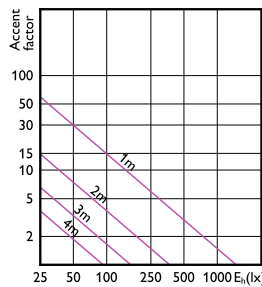

Accent Diagram - MAS LED MR16 ExpertColor
6.7-50W 940 36D