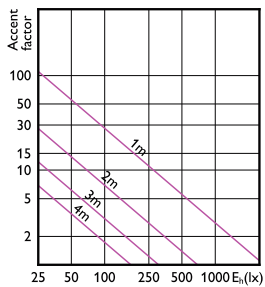

MASTER LED 聚光燈 ExpertColor LV

Accent Diagrams

Accent Diagram - MAS LED MR16 ExpertColor
6.7-50W 927 36D

Accent Diagram - MAS LED MR16 ExpertColor
6.7-50W 930 10D

Accent Diagram - MAS LED MR16 ExpertColor
6.7-50W 930 60D