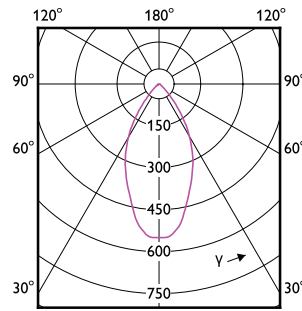

一般資訊

燈座基底	GU5.3
切換週期	50,000
標稱使用壽命	40,000 h

照明技術

演色性指數 (CRI)	97
LLMF 標稱壽命結束 (規範)	70 %

運轉與電力

輸入頻率	- Hz
線路頻率	- Hz
耗電量	6.7 W
起始時間 (標稱)	0.5 s
相等瓦數	50 W

溫度

T 盒上限 (正常情況)	92 °C

控制與調光

可調光	僅能使用特定調光器

機械與外罩

燈泡形狀	MR16

認證與應用

環境溫度範圍	-20 至 +45 °C

照明技術 (1/2)

Order Code	Full Product Name	光束角 (Nom)	相關色溫 (標稱)	色碼	光通量
929003078508	MAS LED MR16 ExpertColor 6.7-50W 927 60D	60 °	2700 K	927	450 lm
929003078608	MAS LED MR16 ExpertColor 6.7-50W 930 60D	60 °	3000 K	930	480 lm
929003077008	MAS LED MR16 ExpertColor 6.7-50W 927 24D	24 °	2700 K	927	450 lm
929003077108	MAS LED MR16 ExpertColor 6.7-50W 930 24D	24 °	3000 K	930	480 lm
929003077308	MAS LED MR16 ExpertColor 6.7-50W 927 36D	36 °	2700 K	927	450 lm
929003077408	MAS LED MR16 ExpertColor 6.7-50W 930 36D	36 °	3000 K	930	480 lm
929003077508	MAS LED MR16 ExpertColor 6.7-50W 940 36D	36 °	4000 K	940	480 lm
929003076808	MAS LED MR16 ExpertColor 6.7-50W 930 10D	10 °	3000 K	930	480 lm

照明技術 (2/2)

Order Code	Full Product Name	光強 (標稱)
929003078508	MAS LED MR16 ExpertColor 6.7-50W 927 60D	410 cd
929003078608	MAS LED MR16 ExpertColor 6.7-50W 930 60D	440 cd
929003077008	MAS LED MR16 ExpertColor 6.7-50W 927 24D	2,200 cd
929003077108	MAS LED MR16 ExpertColor 6.7-50W 930 24D	2,400 cd
929003077308	MAS LED MR16 ExpertColor 6.7-50W 927 36D	1,350 cd
929003077408	MAS LED MR16 ExpertColor 6.7-50W 930 36D	1,450 cd
929003077508	MAS LED MR16 ExpertColor 6.7-50W 940 36D	1,450 cd
929003076808	MAS LED MR16 ExpertColor 6.7-50W 930 10D	5,000 cd