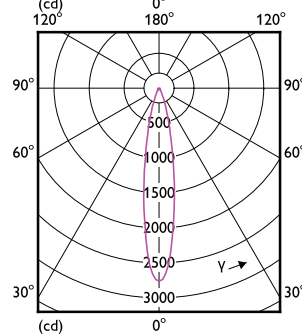

一般資訊

燈座基底	GU5.3
切換週期	50,000
標稱使用壽命	40,000 h

照明技術

演色性指數 (CRI)	97
LLMF 標稱壽命結束 (規範)	70 %

運轉與電力

輸入頻率	- Hz
線路頻率	- Hz
耗電量	6.7 W
起始時間 (標稱)	0.5 s
相等瓦數	50 W

溫度

T 盒上限 (正常情況)	92 °C

控制與調光

可調光	僅能使用特定調光器

機械與外罩

燈泡形狀	MR16

認證與應用

環境溫度範圍	-20 至 +45 °C

照明技術 (1/2)

Order Code	Full Product Name	光束角 (Nom)	相關色溫 (標稱)	色碼	光通量
929003078508	MAS LED MR16 ExpertColor 6.7-50W 927 60D	60 °	2700 K	927	450 lm
929003078608	MAS LED MR16 ExpertColor 6.7-50W 930 60D	60 °	3000 K	930	480 lm
929003077008	MAS LED MR16 ExpertColor 6.7-50W 927 24D	24 °	2700 K	927	450 lm
929003077108	MAS LED MR16 ExpertColor 6.7-50W 930 24D	24 °	3000 K	930	480 lm
929003077308	MAS LED MR16 ExpertColor 6.7-50W 927 36D	36 °	2700 K	927	450 lm
929003077408	MAS LED MR16 ExpertColor 6.7-50W 930 36D	36 °	3000 K	930	480 lm
929003077508	MAS LED MR16 ExpertColor 6.7-50W 940 36D	36 °	4000 K	940	480 lm
929003076808	MAS LED MR16 ExpertColor 6.7-50W 930 10D	10 °	3000 K	930	480 lm

照明技術 (2/2)

Order Code	Full Product Name	光強 (標稱)
929003078508	MAS LED MR16 ExpertColor 6.7-50W 927 60D	410 cd
929003078608	MAS LED MR16 ExpertColor 6.7-50W 930 60D	440 cd
929003077008	MAS LED MR16 ExpertColor 6.7-50W 927 24D	2,200 cd
929003077108	MAS LED MR16 ExpertColor 6.7-50W 930 24D	2,400 cd
929003077308	MAS LED MR16 ExpertColor 6.7-50W 927 36D	1,350 cd
929003077408	MAS LED MR16 ExpertColor 6.7-50W 930 36D	1,450 cd
929003077508	MAS LED MR16 ExpertColor 6.7-50W 940 36D	1,450 cd
929003076808	MAS LED MR16 ExpertColor 6.7-50W 930 10D	5,000 cd