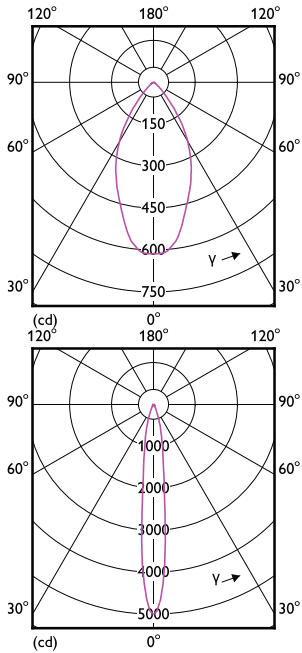

MASTER LED 聚光燈 ExpertColor LV