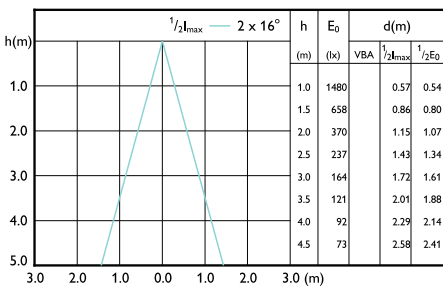

Beam Diagrams

Beam diagram - MAS LED MR16 ExpertColor
6.7-50W 930 24D

Beam diagram - MAS LED MR16 ExpertColor
6.7-50W 927 60D

Beam diagram - MAS LED MR16 ExpertColor
6.7-50W 927 24D

Beam diagram - MAS LED MR16 ExpertColor
6.7-50W 940 36D