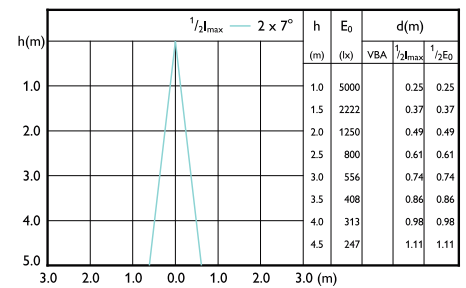

Beam diagram - MAS LED MR16 ExpertColor
6.7-50W 930 10D