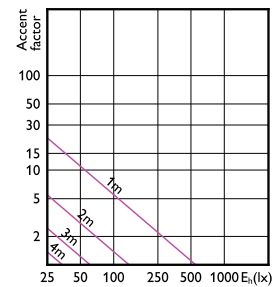

Accent Diagram - MAS LED MR16 ExpertColor
6.7-50W 927 60D