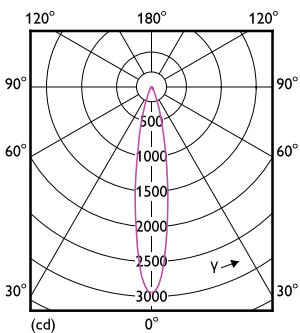

一般資訊

燈座基底	GU5.3
切換週期	50,000
標稱使用壽命	40,000 h

照明技術

演色性指數 (CRI)	97
LLMF 標稱壽命結束 (規範)	70 %

運轉與電力

輸入頻率	- Hz
線路頻率	- Hz
耗電量	6.7 W
起始時間 (標稱)	0.5 s
相等瓦數	50 W

溫度

T 盒上限 (正常情況)	92 °C

控制與調光

可調光	僅能使用特定調光器

機械與外罩

燈泡形狀	MR16

認證與應用

環境溫度範圍	-20 至 +45 °C

照明技術 (1/2)

Order Code	Full Product Name	光束角 (Nom)	相關色溫 (標稱)	色碼	光通量
929003078508	MAS LED MR16 ExpertColor 6.7-50W 927 60D	60 °	2700 K	927	450 lm
929003078608	MAS LED MR16 ExpertColor 6.7-50W 930 60D	60 °	3000 K	930	480 lm
929003077008	MAS LED MR16 ExpertColor 6.7-50W 927 24D	24 °	2700 K	927	450 lm
929003077108	MAS LED MR16 ExpertColor 6.7-50W 930 24D	24 °	3000 K	930	480 lm
929003077308	MAS LED MR16 ExpertColor 6.7-50W 927 36D	36 °	2700 K	927	450 lm
929003077408	MAS LED MR16 ExpertColor 6.7-50W 930 36D	36 °	3000 K	930	480 lm
929003077508	MAS LED MR16 ExpertColor 6.7-50W 940 36D	36 °	4000 K	940	480 lm
929003076808	MAS LED MR16 ExpertColor 6.7-50W 930 10D	10 °	3000 K	930	480 lm

照明技術 (2/2)

Order Code	Full Product Name	光強 (標稱)
929003078508	MAS LED MR16 ExpertColor 6.7-50W 927 60D	410 cd
929003078608	MAS LED MR16 ExpertColor 6.7-50W 930 60D	440 cd
929003077008	MAS LED MR16 ExpertColor 6.7-50W 927 24D	2,200 cd
929003077108	MAS LED MR16 ExpertColor 6.7-50W 930 24D	2,400 cd
929003077308	MAS LED MR16 ExpertColor 6.7-50W 927 36D	1,350 cd
929003077408	MAS LED MR16 ExpertColor 6.7-50W 930 36D	1,450 cd
929003077508	MAS LED MR16 ExpertColor 6.7-50W 940 36D	1,450 cd
929003076808	MAS LED MR16 ExpertColor 6.7-50W 930 10D	5,000 cd