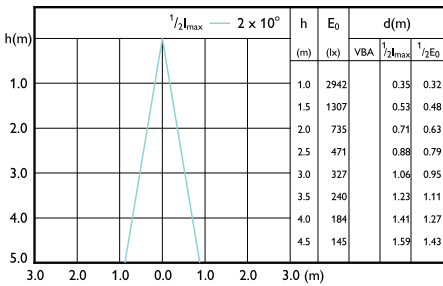

Beam Diagrams

Beam diagram - MAS LED MR16 ExpertColor
6.7-50W 930 24D