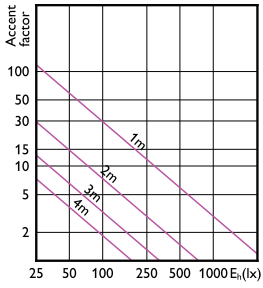

Accent Diagram - MAS LED MR16 ExpertColor
6.7-50W 927 24D

Accent Diagram - MAS LED MR16 ExpertColor
6.7-50W 940 36D

Accent Diagram - MAS LED MR16 ExpertColor
6.7-50W 927 60D

Accent Diagrams

Accent Diagram - MAS LED MR16 ExpertColor
6.7-50W 930 24D

Beam Diagrams

Beam diagram - MAS LED MR16 ExpertColor
6.7-50W 930 24D

Beam diagram - MAS LED MR16 ExpertColor
6.7-50W 927 60D

Beam diagram - MAS LED MR16 ExpertColor
6.7-50W 927 24D

Beam diagram - MAS LED MR16 ExpertColor
6.7-50W 940 36D