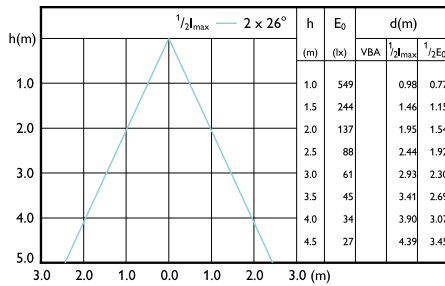

Beam diagram - MAS LED MR16 ExpertColor
6.7-50W 927 60D