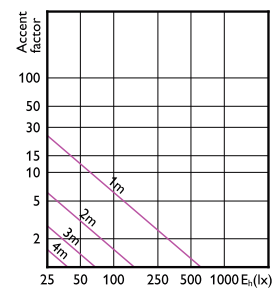

MASTER LED 聚光燈 ExpertColor LV

Accent Diagrams

Accent Diagram - MAS LED MR16 ExpertColor
6.7-50W 927 36D

Accent Diagram - MAS LED MR16 ExpertColor
6.7-50W 930 10D

Accent Diagram - MAS LED MR16 ExpertColor
6.7-50W 930 60D