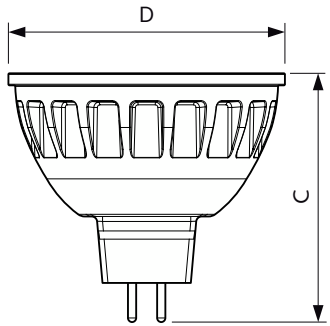

MASTER LED 聚光燈 ExpertColor LV

Versions

Master LEDspot ExpertColor LV
50W GU5.3 60D

LEDspots GMGC 1 MR16 GU5,3 3

二维绘图

Product	D	C
MAS LED MR16 ExpertColor 6.7-50W 927 24D	50.5 mm	46 mm
MAS LED MR16 ExpertColor 6.7-50W 927 36D	50.5 mm	46 mm
MAS LED MR16 ExpertColor 6.7-50W 930 10D	50.5 mm	46 mm
MAS LED MR16 ExpertColor 6.7-50W 930 24D	50.5 mm	46 mm
MAS LED MR16 ExpertColor 6.7-50W 930 36D	50.5 mm	46 mm
MAS LED MR16 ExpertColor 6.7-50W 940 36D	50.5 mm	46 mm