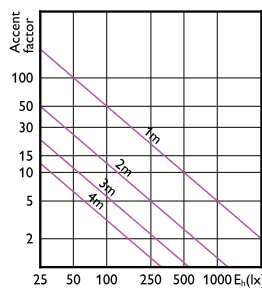

Accent Diagram - MAS LED MR16 ExpertColor
6.7-50W 930 10D