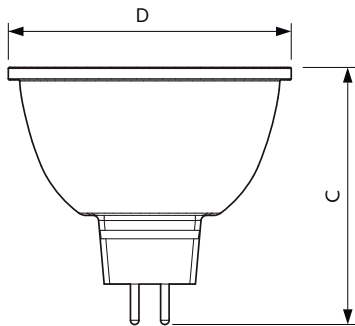

MASTER LED 聚光燈 ExpertColor LV

Versions

Master LEDspot ExpertColor LV
50W GU5.3 60D

LEDspots GMGC 1 MR16 GU5,3 3

二维绘图

Product	D	C
MAS LED MR16 ExpertColor 6.7-50W 927 24D	50.5 mm	46 mm
MAS LED MR16 ExpertColor 6.7-50W 927 36D	50.5 mm	46 mm
MAS LED MR16 ExpertColor 6.7-50W 930 10D	50.5 mm	46 mm
MAS LED MR16 ExpertColor 6.7-50W 930 24D	50.5 mm	46 mm
MAS LED MR16 ExpertColor 6.7-50W 930 36D	50.5 mm	46 mm
MAS LED MR16 ExpertColor 6.7-50W 940 36D	50.5 mm	46 mm