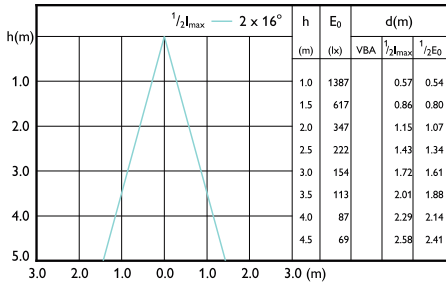

Beam Diagrams

Beam diagram - MAS LED MR16 ExpertColor
6.7-50W 927 36D