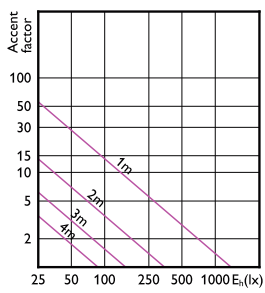

Accent Diagrams

Accent Diagram - MAS LED MR16 ExpertColor
6.7-50W 927 36D