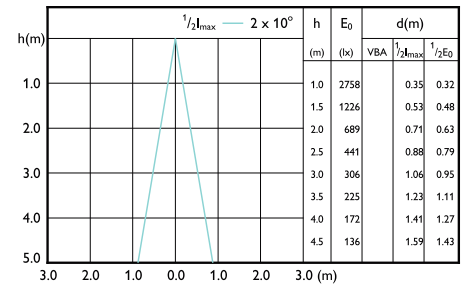

Beam diagram - MAS LED MR16 ExpertColor
6.7-50W 927 24D