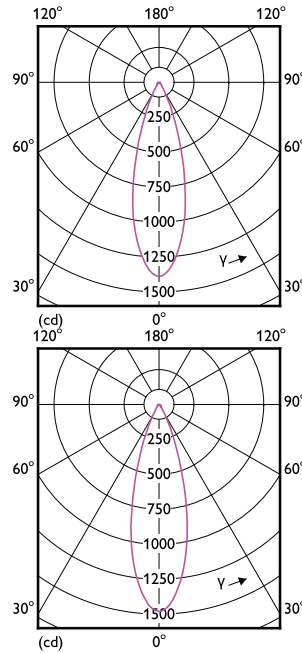

MASTER LED 聚光燈 ExpertColor LV