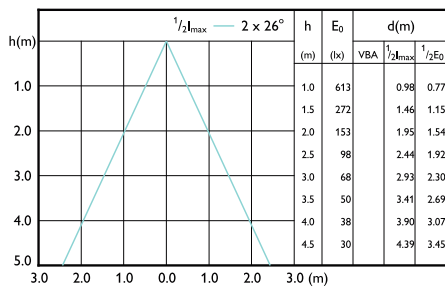

Beam Diagrams

Beam diagram - MAS LED MR16 ExpertColor
6.7-50W 930 24D

Beam diagram - MAS LED MR16 ExpertColor
6.7-50W 927 60D

Beam diagram - MAS LED MR16 ExpertColor
6.7-50W 927 24D

Beam diagram - MAS LED MR16 ExpertColor
6.7-50W 940 36D