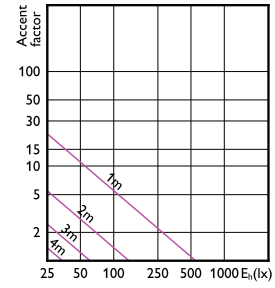

Đèn LED MASTER ExpertColor LV

Sơ đồ chiếu sáng tạo điểm nhấn

Accent Diagram - MAS LED MR16 ExpertColor
6.7-50W 927 24D

Accent Diagram - MAS LED MR16 ExpertColor
6.7-50W 940 36D

Accent Diagram - MAS LED MR16 ExpertColor
6.7-50W 927 60D