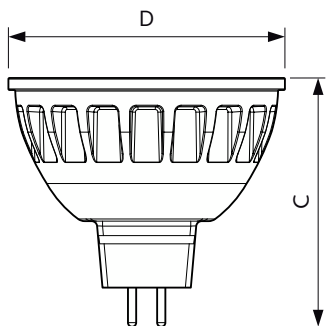

Phiên bản

Master LEDspot ExpertColor LV
50W GU5.3 60D

LEDspots GMGC 1 MR16 GU5,3 3

Bản vẽ kích thước

Product	D	C
MAS LED MR16 ExpertColor 6.7-50W 927 24D	50,5 mm	46 mm
MAS LED MR16 ExpertColor 6.7-50W 927 36D	50,5 mm	46 mm
MAS LED MR16 ExpertColor 6.7-50W 930 10D	50,5 mm	46 mm
MAS LED MR16 ExpertColor 6.7-50W 930 24D	50,5 mm	46 mm
MAS LED MR16 ExpertColor 6.7-50W 930 36D	50,5 mm	46 mm
MAS LED MR16 ExpertColor 6.7-50W 940 36D	50,5 mm	46 mm