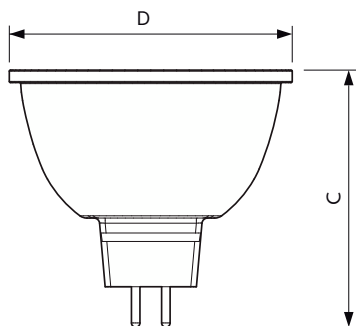

Phiên bản

Master LEDspot ExpertColor LV
50W GU5.3 60D

LEDspots GMGC 1 MR16 GU5,3 3

Bản vẽ kích thước

Product	D	C
MAS LED MR16 ExpertColor 6.7-50W 927 24D	50,5 mm	46 mm
MAS LED MR16 ExpertColor 6.7-50W 927 36D	50,5 mm	46 mm
MAS LED MR16 ExpertColor 6.7-50W 930 10D	50,5 mm	46 mm
MAS LED MR16 ExpertColor 6.7-50W 930 24D	50,5 mm	46 mm
MAS LED MR16 ExpertColor 6.7-50W 930 36D	50,5 mm	46 mm
MAS LED MR16 ExpertColor 6.7-50W 940 36D	50,5 mm	46 mm