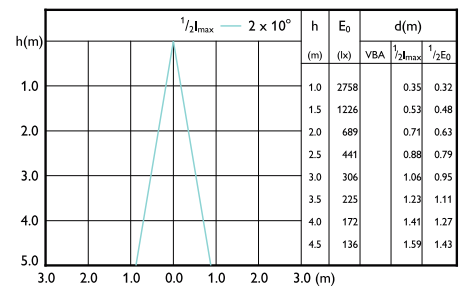

Accent Diagram - MAS LED MR16 ExpertColor
6.7-50W 930 24D

Sơ đồ chùm tia

Beam diagram - MAS LED MR16 ExpertColor
6.7-50W 930 24D

Beam diagram - MAS LED MR16 ExpertColor
6.7-50W 927 60D

Beam diagram - MAS LED MR16 ExpertColor
6.7-50W 927 24D