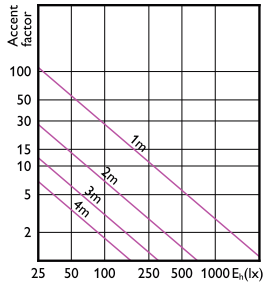

Đèn LED MASTER ExpertColor LV

Sơ đồ chiếu sáng tạo điểm nhấn

Accent Diagram - MAS LED MR16 ExpertColor
6.7-50W 927 24D