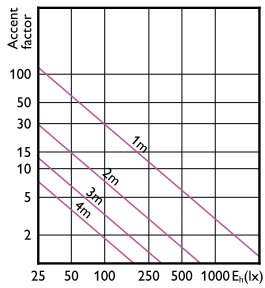

Đèn LED MASTER ExpertColor LV

Sơ đồ chiếu sáng tạo điểm nhấn

Accent Diagram - MAS LED MR16 ExpertColor
6.7-50W 927 24D

Accent Diagram - MAS LED MR16 ExpertColor
6.7-50W 940 36D

Accent Diagram - MAS LED MR16 ExpertColor
6.7-50W 927 60D