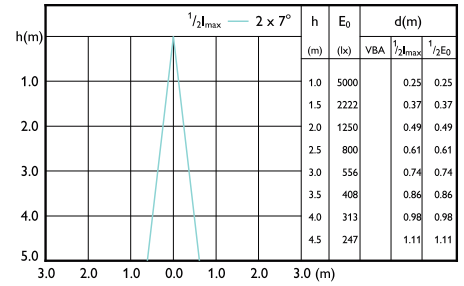

Đèn LED MASTER ExpertColor LV

Sơ đồ chùm tia

Beam diagram - MAS LED MR16 ExpertColor
6.7-50W 940 36D

Beam diagram - MAS LED MR16 ExpertColor
6.7-50W 930 60D

Beam diagram - MAS LED MR16 ExpertColor
6.7-50W 930 10D