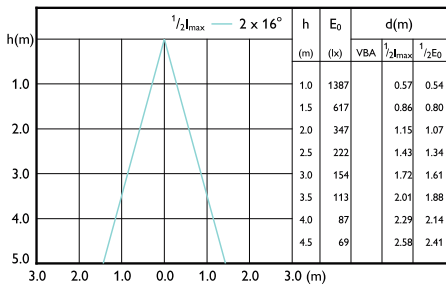

Đèn LED MASTER ExpertColor LV

Sơ đồ chùm tia

Beam diagram - MAS LED MR16 ExpertColor
6.7-50W 940 36D

Beam diagram - MAS LED MR16 ExpertColor
6.7-50W 930 60D

Beam diagram - MAS LED MR16 ExpertColor
6.7-50W 930 10D