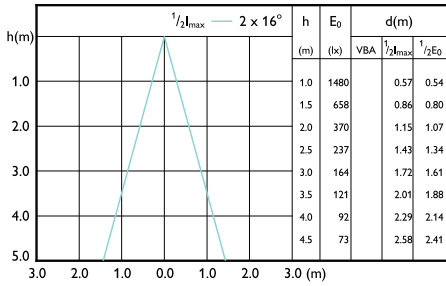

Đèn LED MASTER ExpertColor LV

Sơ đồ chùm tia

Beam diagram - MAS LED MR16 ExpertColor
6.7-50W 940 36D