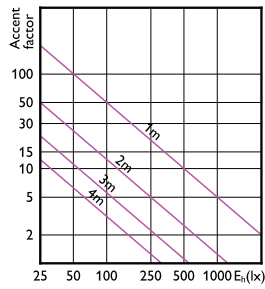

Accent Diagram - MAS LED MR16 ExpertColor
6.7-50W 930 10D