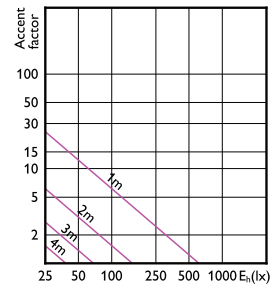

Đèn LED MASTER ExpertColor LV

Sơ đồ chiếu sáng tạo điểm nhấn

Accent Diagram - MAS LED MR16 ExpertColor
6.7-50W 927 36D

Accent Diagram - MAS LED MR16 ExpertColor
6.7-50W 930 10D

Accent Diagram - MAS LED MR16 ExpertColor
6.7-50W 930 60D