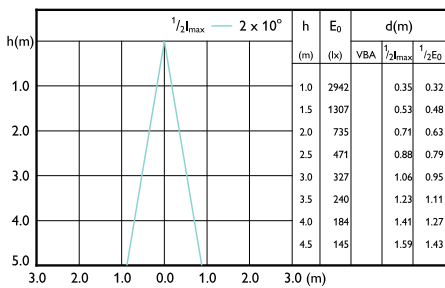

Sơ đồ chùm tia

Beam diagram - MAS LED MR16 ExpertColor
6.7-50W 930 24D