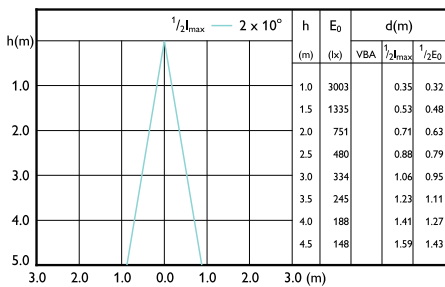

Beam diagram - MAS LED ExpertColor 6.7-35W
MR16 940 24D