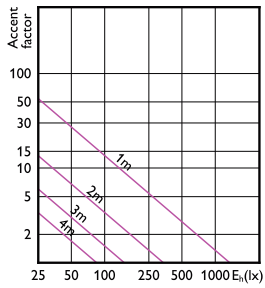

Accent Diagrams

Accent Diagram - MAS LED ExpertColor
7.5-43W MR16 930 36D