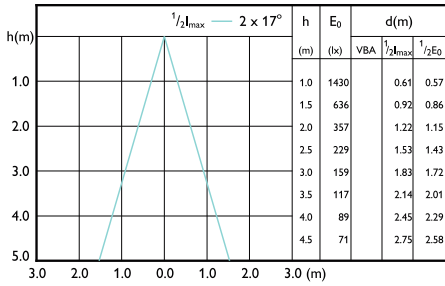

Foco LED MASTER ExpertColor LV

Beam Diagrams

Beam diagram - MAS LED ExpertColor 7.5-43W
MR16 940 36D