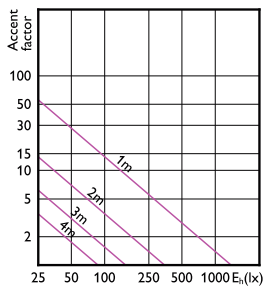

Accent Diagram - MAS LED ExpertColor
6.7-35W MR16 927 36D