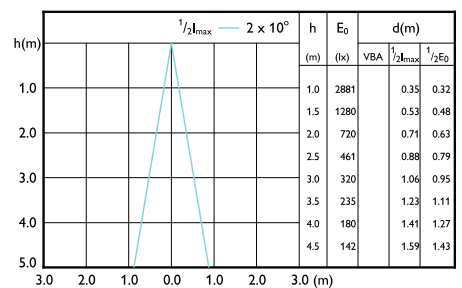

Beam Diagrams

Beam diagram - MAS LED ExpertColor 6.7-35W
MR16 940 10D

Beam diagram - MAS LED ExpertColor 6.7-35W
MR16 940 36D

Beam diagram - MAS LED ExpertColor 6.7-35W
MR16 930 24D

Beam Diagrams

Beam diagram - MAS LED ExpertColor 7.5-43W
MR16 927 36D