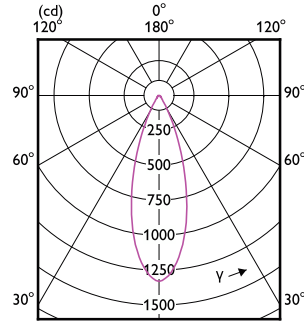

Foco LED MASTER ExpertColor LV