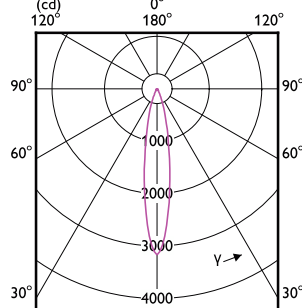

Order Code	Full Product Name	T-máxima na caixa (Nom)
35875100	MASTER LED ExpertColor 7.5-43W MR16 940 36D	93 °C
35853900	MASTER LED ExpertColor 6.7-35W MR16 927 24D	92 °C
35855300	MASTER LED ExpertColor 6.7-35W MR16 930 24D	92 °C
35857700	MASTER LED ExpertColor 6.7-35W MR16 940 24D	92 °C
35859100	MASTER LED ExpertColor 6.7-35W MR16 927 36D	92 °C
35861400	MASTER LED ExpertColor 6.7-35W MR16 930 36D	92 °C
35863800	MASTER LED ExpertColor 6.7-35W MR16 940 36D	92 °C

Aprovação e aplicação

Order Code	Full Product Name	Consumo de energia kWh/1000 h
35847800	MASTER LED ExpertColor 6.7-35W MR16 927 10D	7 kWh
35849200	MASTER LED ExpertColor 6.7-35W MR16 930 10D	7 kWh
35851500	MASTER LED ExpertColor 6.7-35W MR16 940 10D	7 kWh
35865200	MASTER LED ExpertColor 7.5-43W MR16 927 24D	8 kWh
35867600	MASTER LED ExpertColor 7.5-43W MR16 930 24D	8 kWh
35869000	MASTER LED ExpertColor 7.5-43W MR16 940 24D	8 kWh
35871300	MASTER LED ExpertColor 7.5-43W MR16 927 36D	8 kWh
35873700	MASTER LED ExpertColor 7.5-43W MR16 930 36D	8 kWh
35875100	MASTER LED ExpertColor 7.5-43W MR16 940 36D	8 kWh
35853900	MASTER LED ExpertColor 6.7-35W MR16 927 24D	7 kWh
35855300	MASTER LED ExpertColor 6.7-35W MR16 930 24D	7 kWh
35857700	MASTER LED ExpertColor 6.7-35W MR16 940 24D	7 kWh
35859100	MASTER LED ExpertColor 6.7-35W MR16 927 36D	7 kWh
35861400	MASTER LED ExpertColor 6.7-35W MR16 930 36D	7 kWh
35863800	MASTER LED ExpertColor 6.7-35W MR16 940 36D	7 kWh