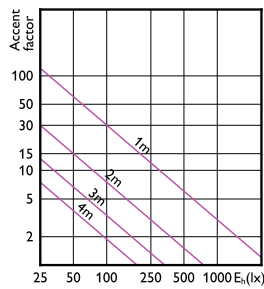

Accent Diagram - MAS LED
ExpertColor 6.7-35W MR16 930 24D

Accent Diagram - MAS LED ExpertColor
7.5-43W MR16 930 24D

Accent Diagram - MAS LED
ExpertColor 6.7-35W MR16 927 10D

Accent Diagram - MAS LED ExpertColor
6.7-35W MR16 927 36D