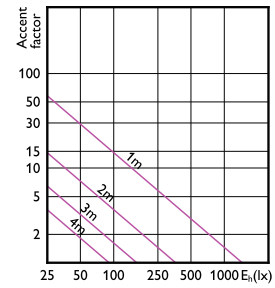

Accent Diagram - MAS LED ExpertColor
6.7-35W MR16 930 36D