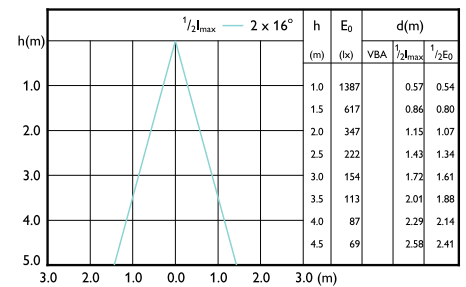

Beam diagram - MAS LED ExpertColor 6.7-35W
MR16 927 36D