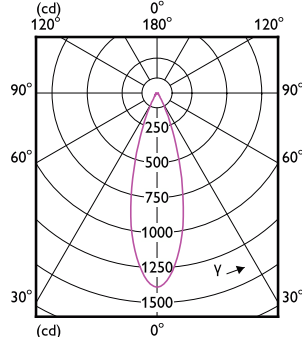

Order Code	Full Product Name	T-máxima na caixa (Nom)
35875100	MASTER LED ExpertColor 7.5-43W MR16 940 36D	93 °C
35853900	MASTER LED ExpertColor 6.7-35W MR16 927 24D	92 °C
35855300	MASTER LED ExpertColor 6.7-35W MR16 930 24D	92 °C
35857700	MASTER LED ExpertColor 6.7-35W MR16 940 24D	92 °C
35859100	MASTER LED ExpertColor 6.7-35W MR16 927 36D	92 °C
35861400	MASTER LED ExpertColor 6.7-35W MR16 930 36D	92 °C
35863800	MASTER LED ExpertColor 6.7-35W MR16 940 36D	92 °C

Aprovação e aplicação

Order Code	Full Product Name	Consumo de energia kWh/1000 h
35847800	MASTER LED ExpertColor 6.7-35W MR16 927 10D	7 kWh
35849200	MASTER LED ExpertColor 6.7-35W MR16 930 10D	7 kWh
35851500	MASTER LED ExpertColor 6.7-35W MR16 940 10D	7 kWh
35865200	MASTER LED ExpertColor 7.5-43W MR16 927 24D	8 kWh
35867600	MASTER LED ExpertColor 7.5-43W MR16 930 24D	8 kWh
35869000	MASTER LED ExpertColor 7.5-43W MR16 940 24D	8 kWh
35871300	MASTER LED ExpertColor 7.5-43W MR16 927 36D	8 kWh
35873700	MASTER LED ExpertColor 7.5-43W MR16 930 36D	8 kWh
35875100	MASTER LED ExpertColor 7.5-43W MR16 940 36D	8 kWh
35853900	MASTER LED ExpertColor 6.7-35W MR16 927 24D	7 kWh
35855300	MASTER LED ExpertColor 6.7-35W MR16 930 24D	7 kWh
35857700	MASTER LED ExpertColor 6.7-35W MR16 940 24D	7 kWh
35859100	MASTER LED ExpertColor 6.7-35W MR16 927 36D	7 kWh
35861400	MASTER LED ExpertColor 6.7-35W MR16 930 36D	7 kWh
35863800	MASTER LED ExpertColor 6.7-35W MR16 940 36D	7 kWh