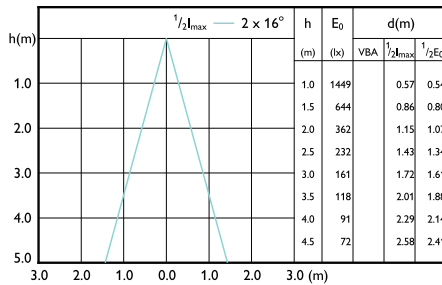

Beam Diagrams

Beam diagram - MAS LED ExpertColor 6.7-35W
MR16 940 10D

Beam diagram - MAS LED ExpertColor 6.7-35W
MR16 940 36D

Beam diagram - MAS LED ExpertColor 6.7-35W
MR16 930 24D

Beam Diagrams

Beam diagram - MAS LED ExpertColor 7.5-43W
MR16 927 36D