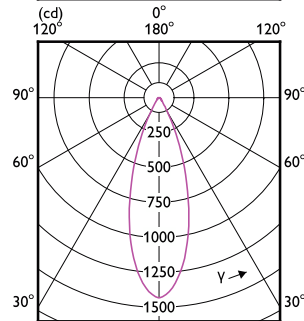

Foco LED MASTER ExpertColor LV