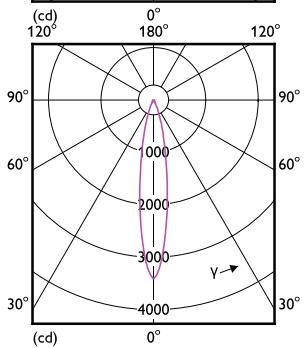

Foco LED MASTER ExpertColor LV