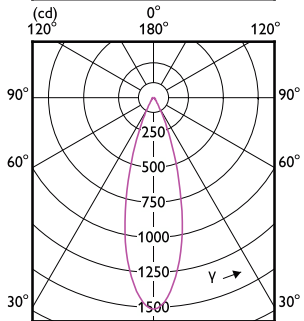

Foco LED MASTER ExpertColor LV