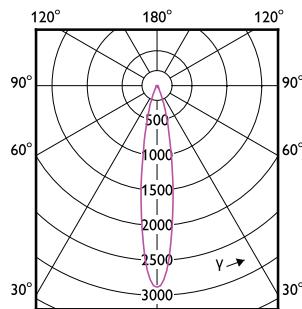

Order Code	Full Product Name	T-máxima na caixa (Nom)
35875100	MASTER LED ExpertColor 7.5-43W MR16 940 36D	93 °C
35853900	MASTER LED ExpertColor 6.7-35W MR16 927 24D	92 °C
35855300	MASTER LED ExpertColor 6.7-35W MR16 930 24D	92 °C
35857700	MASTER LED ExpertColor 6.7-35W MR16 940 24D	92 °C
35859100	MASTER LED ExpertColor 6.7-35W MR16 927 36D	92 °C
35861400	MASTER LED ExpertColor 6.7-35W MR16 930 36D	92 °C
35863800	MASTER LED ExpertColor 6.7-35W MR16 940 36D	92 °C

Aprovação e aplicação

Order Code	Full Product Name	Consumo de energia kWh/1000 h
35847800	MASTER LED ExpertColor 6.7-35W MR16 927 10D	7 kWh
35849200	MASTER LED ExpertColor 6.7-35W MR16 930 10D	7 kWh
35851500	MASTER LED ExpertColor 6.7-35W MR16 940 10D	7 kWh
35865200	MASTER LED ExpertColor 7.5-43W MR16 927 24D	8 kWh
35867600	MASTER LED ExpertColor 7.5-43W MR16 930 24D	8 kWh
35869000	MASTER LED ExpertColor 7.5-43W MR16 940 24D	8 kWh
35871300	MASTER LED ExpertColor 7.5-43W MR16 927 36D	8 kWh
35873700	MASTER LED ExpertColor 7.5-43W MR16 930 36D	8 kWh
35875100	MASTER LED ExpertColor 7.5-43W MR16 940 36D	8 kWh
35853900	MASTER LED ExpertColor 6.7-35W MR16 927 24D	7 kWh
35855300	MASTER LED ExpertColor 6.7-35W MR16 930 24D	7 kWh
35857700	MASTER LED ExpertColor 6.7-35W MR16 940 24D	7 kWh
35859100	MASTER LED ExpertColor 6.7-35W MR16 927 36D	7 kWh
35861400	MASTER LED ExpertColor 6.7-35W MR16 930 36D	7 kWh
35863800	MASTER LED ExpertColor 6.7-35W MR16 940 36D	7 kWh