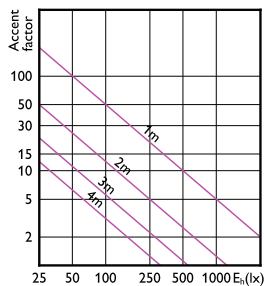

Accent Diagram - MAS LED
ExpertColor 6.7-35W MR16 940 10D