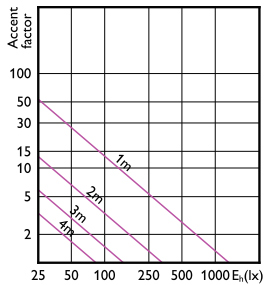

Foco LED MASTER ExpertColor LV

Accent Diagrams

Accent Diagram - MAS LED ExpertColor
7.5-43W MR16 927 36D