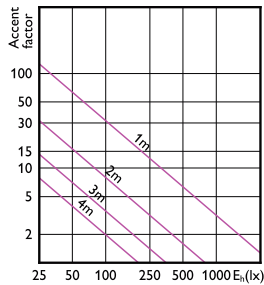

Accent Diagram - MAS LED
ExpertColor 6.7-35W MR16 940 24D

Accent Diagram - MAS LED ExpertColor
7.5-43W MR16 940 24D

Foco LED MASTER ExpertColor LV

Accent Diagrams

Accent Diagram - MAS LED ExpertColor
7.5-43W MR16 927 36D