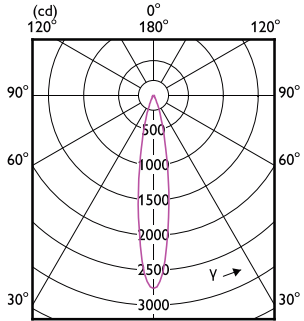

Foco LED MASTER ExpertColor LV