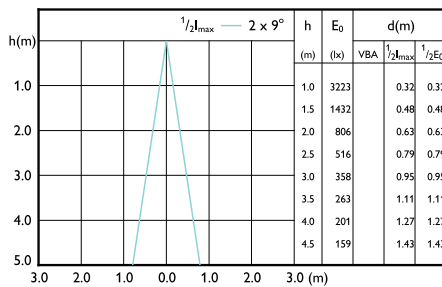

Beam diagram - MAS LED ExpertColor 7.5-43W
MR16 930 24D