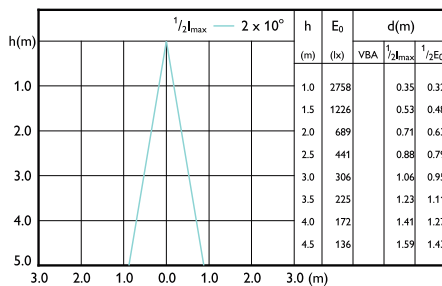

Beam diagram - MAS LED ExpertColor 6.7-35W
MR16 927 24D