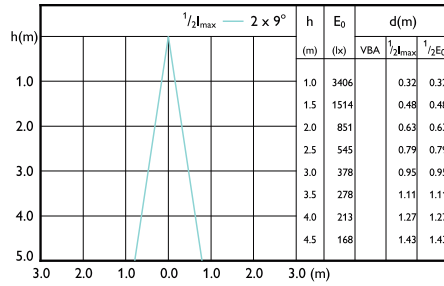

Beam diagram - MAS LED ExpertColor 7.5-43W
MR16 940 24D