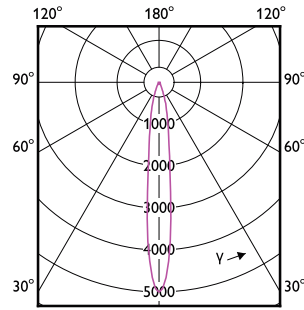

Foco LED MASTER ExpertColor LV