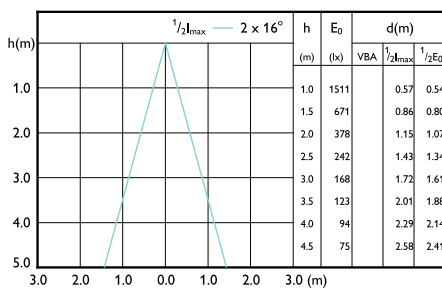

Beam diagram - MAS LED ExpertColor 6.7-35W
MR16 940 36D