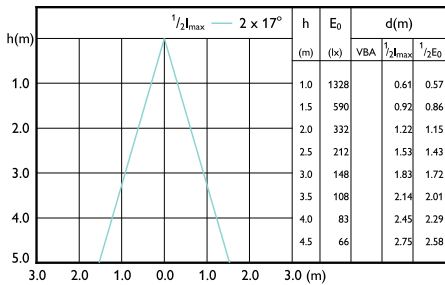

Beam Diagrams

Beam diagram - MAS LED ExpertColor 6.7-35W
MR16 940 10D

Beam diagram - MAS LED ExpertColor 6.7-35W
MR16 940 36D

Beam diagram - MAS LED ExpertColor 6.7-35W
MR16 930 24D

Beam Diagrams

Beam diagram - MAS LED ExpertColor 7.5-43W
MR16 927 36D