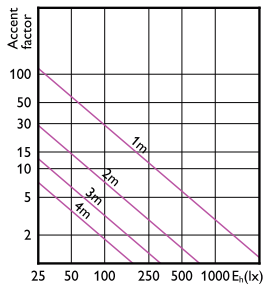

Aprovação e aplicação

Order Code	Full Product Name	Consumo de energia kWh/1000 h
35847800	MASTER LED ExpertColor 6.7-35W MR16 927 10D	7 kWh
35849200	MASTER LED ExpertColor 6.7-35W MR16 930 10D	7 kWh
35851500	MASTER LED ExpertColor 6.7-35W MR16 940 10D	7 kWh
35865200	MASTER LED ExpertColor 7.5-43W MR16 927 24D	8 kWh
35867600	MASTER LED ExpertColor 7.5-43W MR16 930 24D	8 kWh
35869000	MASTER LED ExpertColor 7.5-43W MR16 940 24D	8 kWh
35871300	MASTER LED ExpertColor 7.5-43W MR16 927 36D	8 kWh
35873700	MASTER LED ExpertColor 7.5-43W MR16 930 36D	8 kWh
35875100	MASTER LED ExpertColor 7.5-43W MR16 940 36D	8 kWh
35853900	MASTER LED ExpertColor 6.7-35W MR16 927 24D	7 kWh
35855300	MASTER LED ExpertColor 6.7-35W MR16 930 24D	7 kWh
35857700	MASTER LED ExpertColor 6.7-35W MR16 940 24D	7 kWh
35859100	MASTER LED ExpertColor 6.7-35W MR16 927 36D	7 kWh
35861400	MASTER LED ExpertColor 6.7-35W MR16 930 36D	7 kWh
35863800	MASTER LED ExpertColor 6.7-35W MR16 940 36D	7 kWh

Foco LED MASTER ExpertColor LV

Accent Diagrams

Accent Diagram - MAS LED ExpertColor
7.5-43W MR16 930 36D

Accent Diagram - MAS LED
ExpertColor 6.7-35W MR16 927 24D

Accent Diagram - MAS LED ExpertColor
6.7-35W MR16 930 36D