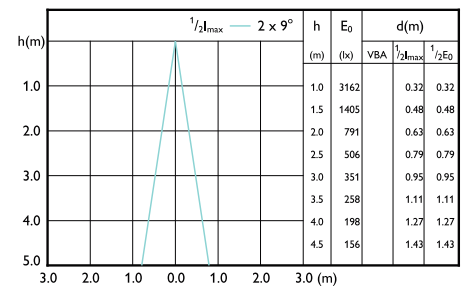

Beam diagram - MAS LED ExpertColor 6.7-35W
MR16 930 36D

Beam diagram - MAS LED ExpertColor 6.7-35W
MR16 927 10D

Beam diagram - MAS LED ExpertColor 7.5-43W
MR16 930 36D

Beam diagram - MAS LED ExpertColor 6.7-35W
MR16 927 24D