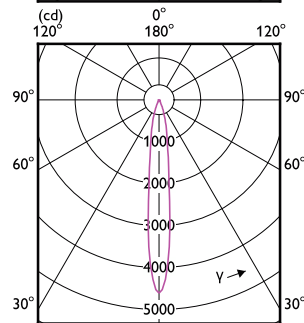

Foco LED MASTER ExpertColor LV