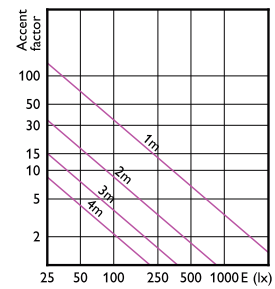

Accent Diagram - MAS LED ExpertColor
7.5-43W MR16 940 24D