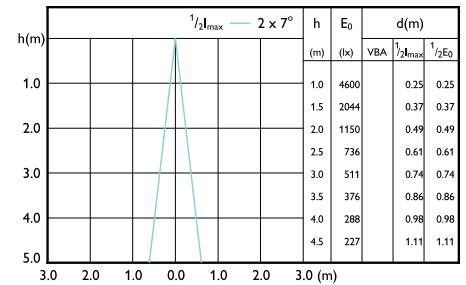

Beam diagram - MAS LED ExpertColor 6.7-35W
MR16 927 10D