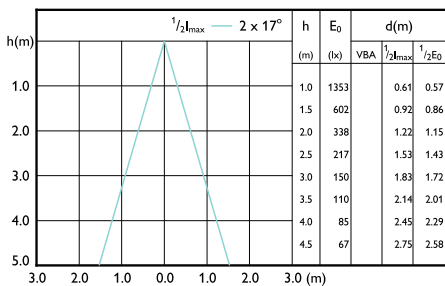

Beam diagram - MAS LED ExpertColor 7.5-43W
MR16 930 36D