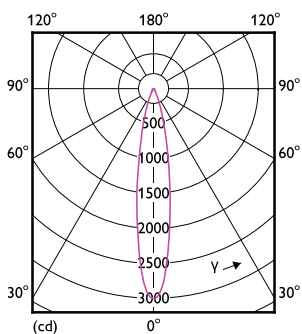

Order Code	Full Product Name	T-máxima na caixa (Nom)
35875100	MASTER LED ExpertColor 7.5-43W MR16 940 36D	93 °C
35853900	MASTER LED ExpertColor 6.7-35W MR16 927 24D	92 °C
35855300	MASTER LED ExpertColor 6.7-35W MR16 930 24D	92 °C
35857700	MASTER LED ExpertColor 6.7-35W MR16 940 24D	92 °C
35859100	MASTER LED ExpertColor 6.7-35W MR16 927 36D	92 °C
35861400	MASTER LED ExpertColor 6.7-35W MR16 930 36D	92 °C
35863800	MASTER LED ExpertColor 6.7-35W MR16 940 36D	92 °C

Aprovação e aplicação

Order Code	Full Product Name	Consumo de energia kWh/1000 h
35847800	MASTER LED ExpertColor 6.7-35W MR16 927 10D	7 kWh
35849200	MASTER LED ExpertColor 6.7-35W MR16 930 10D	7 kWh
35851500	MASTER LED ExpertColor 6.7-35W MR16 940 10D	7 kWh
35865200	MASTER LED ExpertColor 7.5-43W MR16 927 24D	8 kWh
35867600	MASTER LED ExpertColor 7.5-43W MR16 930 24D	8 kWh
35869000	MASTER LED ExpertColor 7.5-43W MR16 940 24D	8 kWh
35871300	MASTER LED ExpertColor 7.5-43W MR16 927 36D	8 kWh
35873700	MASTER LED ExpertColor 7.5-43W MR16 930 36D	8 kWh
35875100	MASTER LED ExpertColor 7.5-43W MR16 940 36D	8 kWh
35853900	MASTER LED ExpertColor 6.7-35W MR16 927 24D	7 kWh
35855300	MASTER LED ExpertColor 6.7-35W MR16 930 24D	7 kWh
35857700	MASTER LED ExpertColor 6.7-35W MR16 940 24D	7 kWh
35859100	MASTER LED ExpertColor 6.7-35W MR16 927 36D	7 kWh
35861400	MASTER LED ExpertColor 6.7-35W MR16 930 36D	7 kWh
35863800	MASTER LED ExpertColor 6.7-35W MR16 940 36D	7 kWh