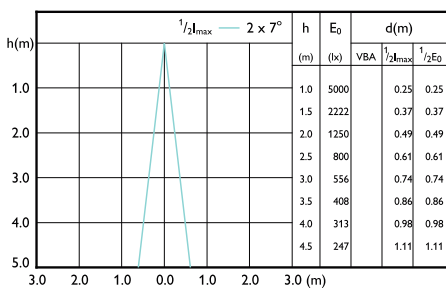

Beam Diagrams

Beam diagram - MAS LED ExpertColor 6.7-35W
MR16 940 10D