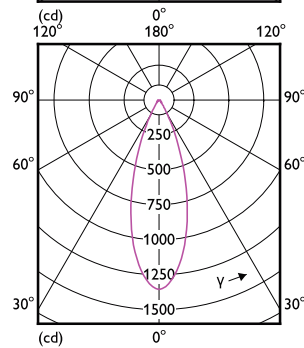

Foco LED MASTER ExpertColor LV