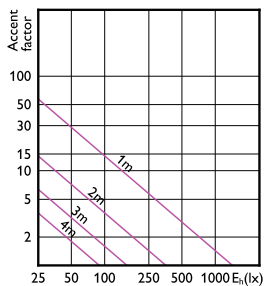

Accent Diagram - MAS LED ExpertColor
7.5-43W MR16 940 36D