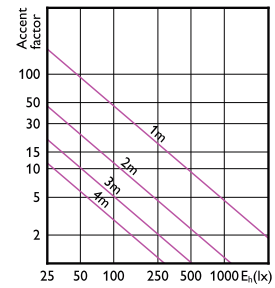

Accent Diagram - MAS LED
ExpertColor 6.7-35W MR16 927 10D