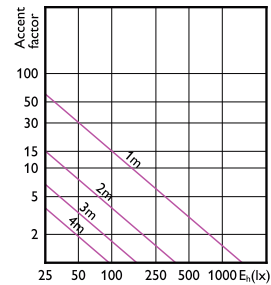

Accent Diagram - MAS LED
ExpertColor 6.7-35W MR16 940 36D