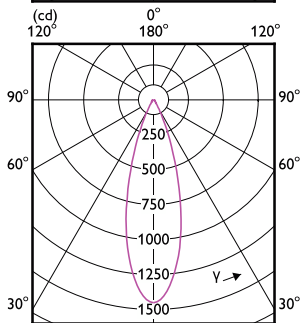

Foco LED MASTER ExpertColor LV