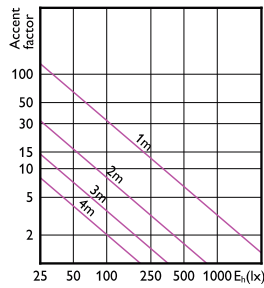

Accent Diagram - MAS LED ExpertColor
7.5-43W MR16 930 24D