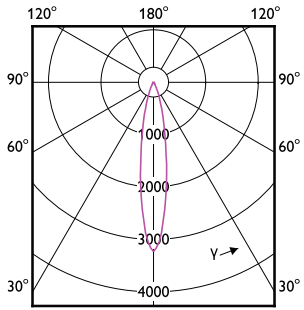

Foco LED MASTER ExpertColor LV