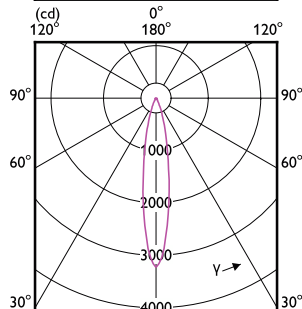

MASTER LED-spot ExpertColor LV

Godkjenning og bruksområde

Order Code	Full Product Name	Energiforbruk kWh/ 1000 t
929003078802	MAS LED ExpertColor 6.7-35W MR16 927 10D	7 kWh
929003078902	MAS LED ExpertColor 6.7-35W MR16 930 10D	7 kWh
929003079002	MAS LED ExpertColor 6.7-35W MR16 940 10D	7 kWh
929003079702	MAS LED ExpertColor 7.5-43W MR16 927 24D	8 kWh
929003079802	MAS LED ExpertColor 7.5-43W MR16 930 24D	8 kWh
929003079902	MAS LED ExpertColor 7.5-43W MR16 940 24D	8 kWh
929003080002	MAS LED ExpertColor 7.5-43W MR16 927 36D	8 kWh
929003080102	MAS LED ExpertColor 7.5-43W MR16 930 36D	8 kWh
929003080202	MAS LED ExpertColor 7.5-43W MR16 940 36D	8 kWh
929003079102	MAS LED ExpertColor 6.7-35W MR16 927 24D	7 kWh
929003079202	MAS LED ExpertColor 6.7-35W MR16 930 24D	7 kWh
929003079302	MAS LED ExpertColor 6.7-35W MR16 940 24D	7 kWh
929003079402	MAS LED ExpertColor 6.7-35W MR16 927 36D	7 kWh
929003079502	MAS LED ExpertColor 6.7-35W MR16 930 36D	7 kWh
929003079602	MAS LED ExpertColor 6.7-35W MR16 940 36D	7 kWh