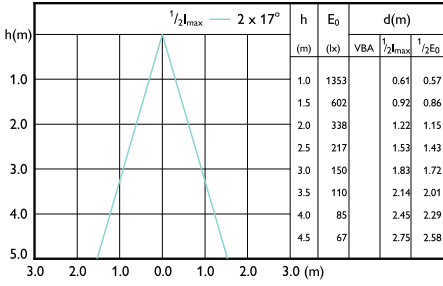

MASTER LED-spot ExpertColor LV

Beam Diagrams

Beam diagram - MAS LED ExpertColor 7.5-43W
MR16 930 36D