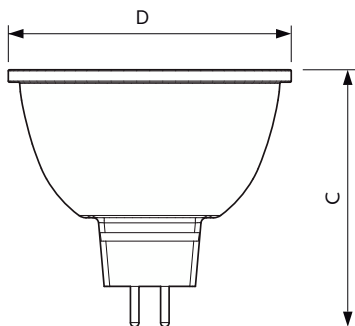

## Målskisse

Product	D	C
MAS LED ExpertColor 6.7-35W MR16 927 36D	50,5 mm	46 mm
MAS LED ExpertColor 6.7-35W MR16 930 36D	50,5 mm	46 mm
MAS LED ExpertColor 7.5-43W MR16 927 36D	50,5 mm	46 mm
MAS LED ExpertColor 7.5-43W MR16 930 24D	50,5 mm	46 mm
MAS LED ExpertColor 7.5-43W MR16 930 36D	50,5 mm	46 mm
MAS LED ExpertColor 7.5-43W MR16 940 24D	50,5 mm	46 mm
MAS LED ExpertColor 7.5-43W MR16 940 36D	50,5 mm	46 mm
MAS LED ExpertColor 6.7-35W MR16 927 10D	50,5 mm	46 mm
MAS LED ExpertColor 6.7-35W MR16 927 24D	50,5 mm	46 mm
MAS LED ExpertColor 6.7-35W MR16 930 10D	50,5 mm	46 mm
MAS LED ExpertColor 6.7-35W MR16 930 24D	50,5 mm	46 mm
MAS LED ExpertColor 6.7-35W MR16 940 10D	50,5 mm	46 mm
MAS LED ExpertColor 6.7-35W MR16 940 24D	50,5 mm	46 mm
MAS LED ExpertColor 6.7-35W MR16 940 36D	50,5 mm	46 mm
MAS LED ExpertColor 7.5-43W MR16 927 24D	50,5 mm	46 mm