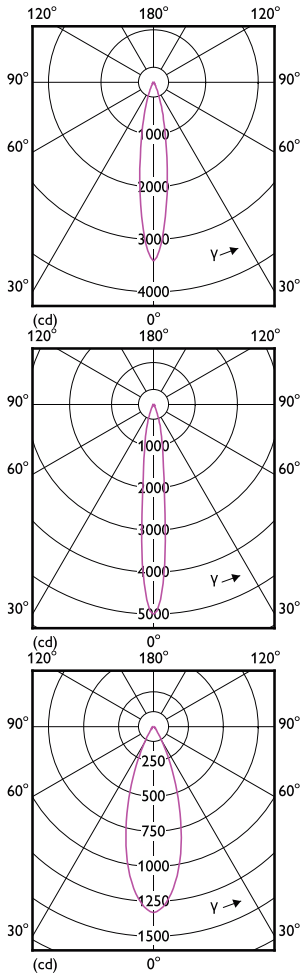

MASTER LED-spot ExpertColor LV