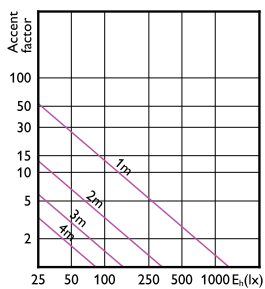

Accent Diagram - MAS LED ExpertColor
7.5-43W MR16 927 36D