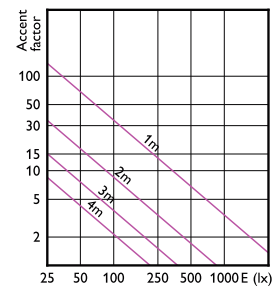

Accent Diagram - MAS LED ExpertColor
7.5-43W MR16 940 24D