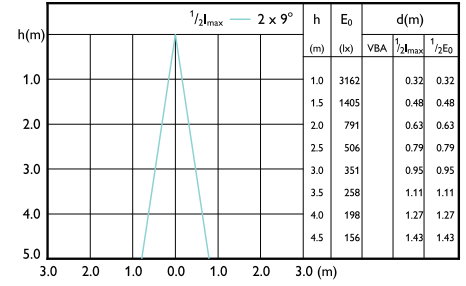

## Beam Diagrams

Beam diagram - MAS LED ExpertColor 7.5-43W  
MR16 930 36D

Beam diagram - MAS LED ExpertColor 6.7-35W  
MR16 927 24D

Beam diagram - MAS LED ExpertColor 7.5-43W  
MR16 927 24D

Beam diagram - MAS LED ExpertColor 6.7-35W  
MR16 940 24D