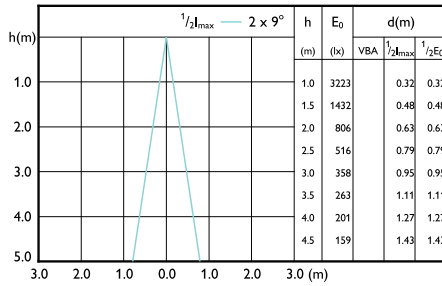

## Beam Diagrams

Beam diagram - MAS LED ExpertColor 7.5-43W  
MR16 930 36D

Beam diagram - MAS LED ExpertColor 6.7-35W  
MR16 927 24D

Beam diagram - MAS LED ExpertColor 7.5-43W  
MR16 927 24D

Beam diagram - MAS LED ExpertColor 6.7-35W  
MR16 940 24D