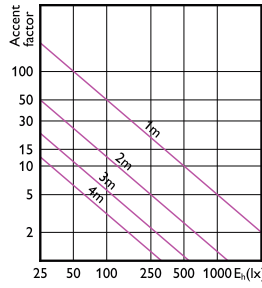

Accent Diagram - MAS LED
ExpertColor 6.7-35W MR16 930 10D