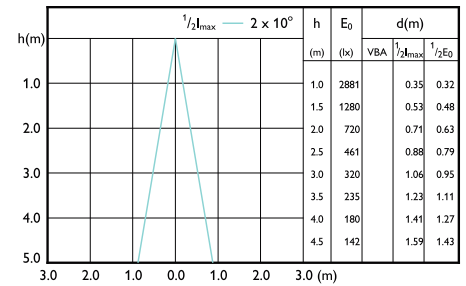

## Beam Diagrams

Beam diagram - MAS LED ExpertColor 6.7-35W  
MR16 930 10D

Beam diagram - MAS LED ExpertColor 6.7-35W  
MR16 940 36D

Beam diagram - MAS LED ExpertColor 6.7-35W  
MR16 930 24D

Beam diagram - MAS LED ExpertColor 7.5-43W  
MR16 927 36D