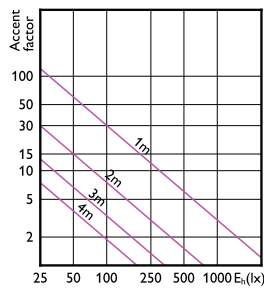

## Accent Diagrams

Accent Diagram - MAS LED  
ExpertColor 6.7-35W MR16 930 24D

Accent Diagram - MAS LED ExpertColor  
7.5-43W MR16 930 24D

Accent Diagram - MAS LED  
ExpertColor 6.7-35W MR16 927 10D

Accent Diagram - MAS LED ExpertColor  
6.7-35W MR16 927 36D