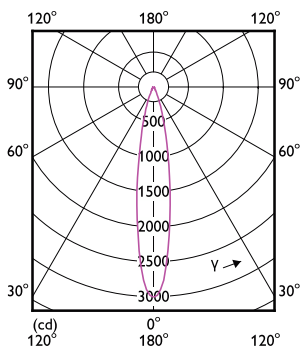

MASTER LED-spot ExpertColor LV

Godkjenning og bruksområde

Order Code	Full Product Name	Energiforbruk kWh/ 1000 t
929003078802	MAS LED ExpertColor 6.7-35W MR16 927 10D	7 kWh
929003078902	MAS LED ExpertColor 6.7-35W MR16 930 10D	7 kWh
929003079002	MAS LED ExpertColor 6.7-35W MR16 940 10D	7 kWh
929003079702	MAS LED ExpertColor 7.5-43W MR16 927 24D	8 kWh
929003079802	MAS LED ExpertColor 7.5-43W MR16 930 24D	8 kWh
929003079902	MAS LED ExpertColor 7.5-43W MR16 940 24D	8 kWh
929003080002	MAS LED ExpertColor 7.5-43W MR16 927 36D	8 kWh
929003080102	MAS LED ExpertColor 7.5-43W MR16 930 36D	8 kWh
929003080202	MAS LED ExpertColor 7.5-43W MR16 940 36D	8 kWh
929003079102	MAS LED ExpertColor 6.7-35W MR16 927 24D	7 kWh
929003079202	MAS LED ExpertColor 6.7-35W MR16 930 24D	7 kWh
929003079302	MAS LED ExpertColor 6.7-35W MR16 940 24D	7 kWh
929003079402	MAS LED ExpertColor 6.7-35W MR16 927 36D	7 kWh
929003079502	MAS LED ExpertColor 6.7-35W MR16 930 36D	7 kWh
929003079602	MAS LED ExpertColor 6.7-35W MR16 940 36D	7 kWh