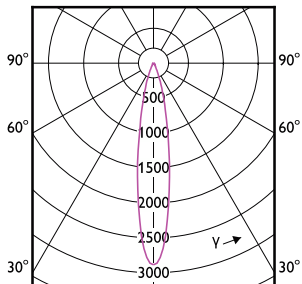

MASTER LED-spot ExpertColor LV

Godkjenning og bruksområde

Order Code	Full Product Name	Energiforbruk kWh/ 1000 t
929003078802	MAS LED ExpertColor 6.7-35W MR16 927 10D	7 kWh
929003078902	MAS LED ExpertColor 6.7-35W MR16 930 10D	7 kWh
929003079002	MAS LED ExpertColor 6.7-35W MR16 940 10D	7 kWh
929003079702	MAS LED ExpertColor 7.5-43W MR16 927 24D	8 kWh
929003079802	MAS LED ExpertColor 7.5-43W MR16 930 24D	8 kWh
929003079902	MAS LED ExpertColor 7.5-43W MR16 940 24D	8 kWh
929003080002	MAS LED ExpertColor 7.5-43W MR16 927 36D	8 kWh
929003080102	MAS LED ExpertColor 7.5-43W MR16 930 36D	8 kWh
929003080202	MAS LED ExpertColor 7.5-43W MR16 940 36D	8 kWh
929003079102	MAS LED ExpertColor 6.7-35W MR16 927 24D	7 kWh
929003079202	MAS LED ExpertColor 6.7-35W MR16 930 24D	7 kWh
929003079302	MAS LED ExpertColor 6.7-35W MR16 940 24D	7 kWh
929003079402	MAS LED ExpertColor 6.7-35W MR16 927 36D	7 kWh
929003079502	MAS LED ExpertColor 6.7-35W MR16 930 36D	7 kWh
929003079602	MAS LED ExpertColor 6.7-35W MR16 940 36D	7 kWh