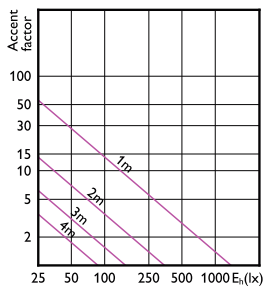

## Accent Diagrams

Accent Diagram - MAS LED  
ExpertColor 6.7-35W MR16 930 24D

Accent Diagram - MAS LED ExpertColor  
7.5-43W MR16 930 24D

Accent Diagram - MAS LED  
ExpertColor 6.7-35W MR16 927 10D

Accent Diagram - MAS LED ExpertColor  
6.7-35W MR16 927 36D