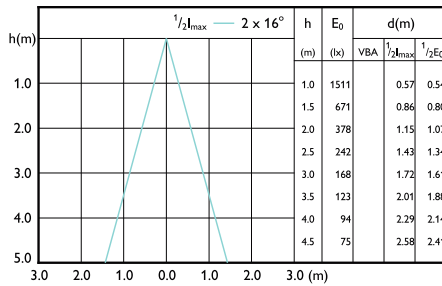

## Beam Diagrams

Beam diagram - MAS LED ExpertColor 6.7-35W  
MR16 930 10D

Beam diagram - MAS LED ExpertColor 6.7-35W  
MR16 940 36D

Beam diagram - MAS LED ExpertColor 6.7-35W  
MR16 930 24D

Beam diagram - MAS LED ExpertColor 7.5-43W  
MR16 927 36D