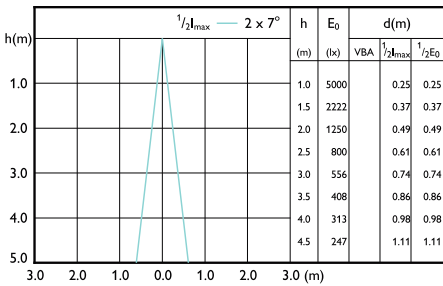

Beam Diagrams

Beam diagram - MAS LED ExpertColor 6.7-35W
MR16 930 10D