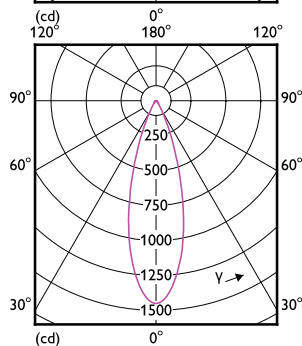

MASTER LED-spot ExpertColor LV

Godkjenning og bruksområde

Order Code	Full Product Name	Energiforbruk kWh/ 1000 t
929003078802	MAS LED ExpertColor 6.7-35W MR16 927 10D	7 kWh
929003078902	MAS LED ExpertColor 6.7-35W MR16 930 10D	7 kWh
929003079002	MAS LED ExpertColor 6.7-35W MR16 940 10D	7 kWh
929003079702	MAS LED ExpertColor 7.5-43W MR16 927 24D	8 kWh
929003079802	MAS LED ExpertColor 7.5-43W MR16 930 24D	8 kWh
929003079902	MAS LED ExpertColor 7.5-43W MR16 940 24D	8 kWh
929003080002	MAS LED ExpertColor 7.5-43W MR16 927 36D	8 kWh
929003080102	MAS LED ExpertColor 7.5-43W MR16 930 36D	8 kWh
929003080202	MAS LED ExpertColor 7.5-43W MR16 940 36D	8 kWh
929003079102	MAS LED ExpertColor 6.7-35W MR16 927 24D	7 kWh
929003079202	MAS LED ExpertColor 6.7-35W MR16 930 24D	7 kWh
929003079302	MAS LED ExpertColor 6.7-35W MR16 940 24D	7 kWh
929003079402	MAS LED ExpertColor 6.7-35W MR16 927 36D	7 kWh
929003079502	MAS LED ExpertColor 6.7-35W MR16 930 36D	7 kWh
929003079602	MAS LED ExpertColor 6.7-35W MR16 940 36D	7 kWh