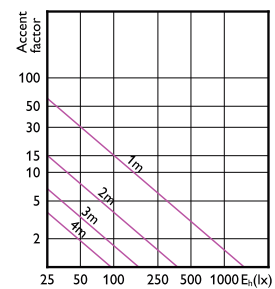

Accent Diagram - MAS LED  
ExpertColor 6.7-35W MR16 940 24D

Accent Diagram - MAS LED ExpertColor  
7.5-43W MR16 940 24D

Accent Diagram - MAS LED ExpertColor  
7.5-43W MR16 927 36D

Accent Diagram - MAS LED  
ExpertColor 7.5-43W MR16 927 24D