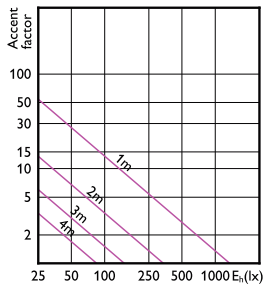

Accent Diagrams

Accent Diagram - MAS LED ExpertColor
7.5-43W MR16 930 36D