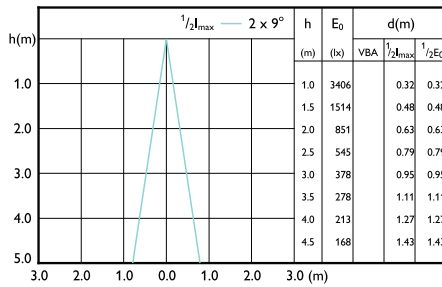

Beam diagram - MAS LED ExpertColor 7.5-43W
MR16 940 24D