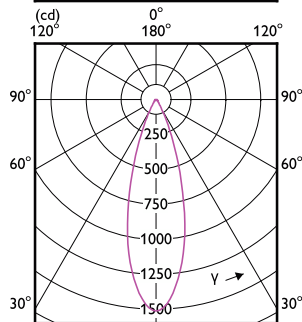

MASTER LED-spot ExpertColor LV

Godkjenning og bruksområde

Order Code	Full Product Name	Energiforbruk kWh/ 1000 t
929003078802	MAS LED ExpertColor 6.7-35W MR16 927 10D	7 kWh
929003078902	MAS LED ExpertColor 6.7-35W MR16 930 10D	7 kWh
929003079002	MAS LED ExpertColor 6.7-35W MR16 940 10D	7 kWh
929003079702	MAS LED ExpertColor 7.5-43W MR16 927 24D	8 kWh
929003079802	MAS LED ExpertColor 7.5-43W MR16 930 24D	8 kWh
929003079902	MAS LED ExpertColor 7.5-43W MR16 940 24D	8 kWh
929003080002	MAS LED ExpertColor 7.5-43W MR16 927 36D	8 kWh
929003080102	MAS LED ExpertColor 7.5-43W MR16 930 36D	8 kWh
929003080202	MAS LED ExpertColor 7.5-43W MR16 940 36D	8 kWh
929003079102	MAS LED ExpertColor 6.7-35W MR16 927 24D	7 kWh
929003079202	MAS LED ExpertColor 6.7-35W MR16 930 24D	7 kWh
929003079302	MAS LED ExpertColor 6.7-35W MR16 940 24D	7 kWh
929003079402	MAS LED ExpertColor 6.7-35W MR16 927 36D	7 kWh
929003079502	MAS LED ExpertColor 6.7-35W MR16 930 36D	7 kWh
929003079602	MAS LED ExpertColor 6.7-35W MR16 940 36D	7 kWh