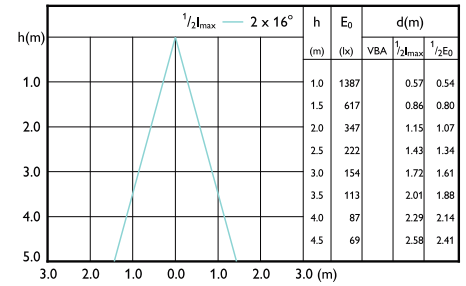

Beam diagram - MAS LED ExpertColor 6.7-35W
MR16 927 36D