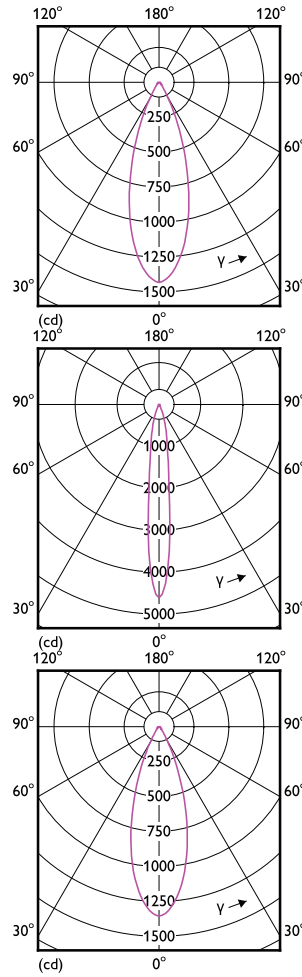

MASTER LED-spot ExpertColor LV