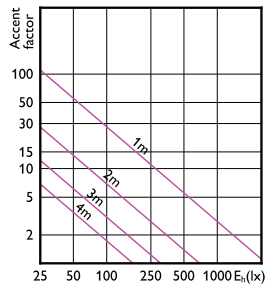

Accent Diagrams

Accent Diagram - MAS LED
ExpertColor 6.7-35W MR16 927 24D