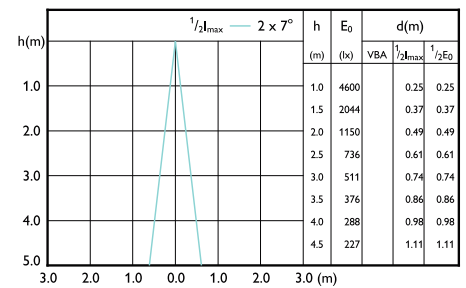

Beam diagram - MAS LED ExpertColor 6.7-35W
MR16 927 10D