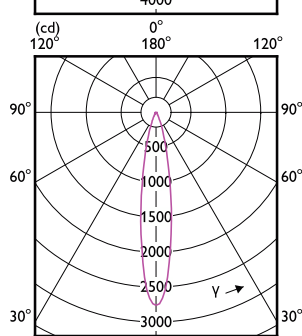

MASTER LED-spot ExpertColor LV

Godkjenning og bruksområde

Order Code	Full Product Name	Energiforbruk kWh/ 1000 t
929003078802	MAS LED ExpertColor 6.7-35W MR16 927 10D	7 kWh
929003078902	MAS LED ExpertColor 6.7-35W MR16 930 10D	7 kWh
929003079002	MAS LED ExpertColor 6.7-35W MR16 940 10D	7 kWh
929003079702	MAS LED ExpertColor 7.5-43W MR16 927 24D	8 kWh
929003079802	MAS LED ExpertColor 7.5-43W MR16 930 24D	8 kWh
929003079902	MAS LED ExpertColor 7.5-43W MR16 940 24D	8 kWh
929003080002	MAS LED ExpertColor 7.5-43W MR16 927 36D	8 kWh
929003080102	MAS LED ExpertColor 7.5-43W MR16 930 36D	8 kWh
929003080202	MAS LED ExpertColor 7.5-43W MR16 940 36D	8 kWh
929003079102	MAS LED ExpertColor 6.7-35W MR16 927 24D	7 kWh
929003079202	MAS LED ExpertColor 6.7-35W MR16 930 24D	7 kWh
929003079302	MAS LED ExpertColor 6.7-35W MR16 940 24D	7 kWh
929003079402	MAS LED ExpertColor 6.7-35W MR16 927 36D	7 kWh
929003079502	MAS LED ExpertColor 6.7-35W MR16 930 36D	7 kWh
929003079602	MAS LED ExpertColor 6.7-35W MR16 940 36D	7 kWh