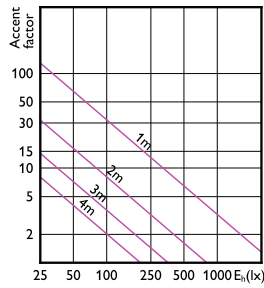

Accent Diagram - MAS LED ExpertColor
7.5-43W MR16 930 24D