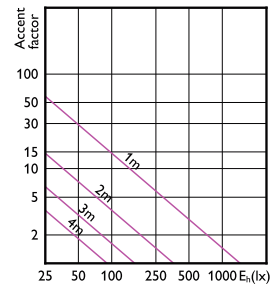

Accent Diagrams

Accent Diagram - MAS LED ExpertColor
6.7-35W MR16 930 36D