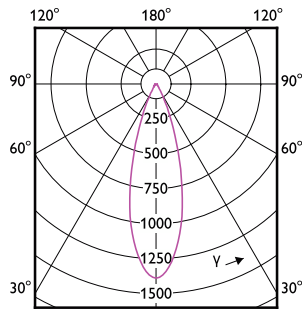

MASTER LED-spot ExpertColor LV

Godkjenning og bruksområde

Order Code	Full Product Name	Energiforbruk kWh/ 1000 t
929003078802	MAS LED ExpertColor 6.7-35W MR16 927 10D	7 kWh
929003078902	MAS LED ExpertColor 6.7-35W MR16 930 10D	7 kWh
929003079002	MAS LED ExpertColor 6.7-35W MR16 940 10D	7 kWh
929003079702	MAS LED ExpertColor 7.5-43W MR16 927 24D	8 kWh
929003079802	MAS LED ExpertColor 7.5-43W MR16 930 24D	8 kWh
929003079902	MAS LED ExpertColor 7.5-43W MR16 940 24D	8 kWh
929003080002	MAS LED ExpertColor 7.5-43W MR16 927 36D	8 kWh
929003080102	MAS LED ExpertColor 7.5-43W MR16 930 36D	8 kWh
929003080202	MAS LED ExpertColor 7.5-43W MR16 940 36D	8 kWh
929003079102	MAS LED ExpertColor 6.7-35W MR16 927 24D	7 kWh
929003079202	MAS LED ExpertColor 6.7-35W MR16 930 24D	7 kWh
929003079302	MAS LED ExpertColor 6.7-35W MR16 940 24D	7 kWh
929003079402	MAS LED ExpertColor 6.7-35W MR16 927 36D	7 kWh
929003079502	MAS LED ExpertColor 6.7-35W MR16 930 36D	7 kWh
929003079602	MAS LED ExpertColor 6.7-35W MR16 940 36D	7 kWh