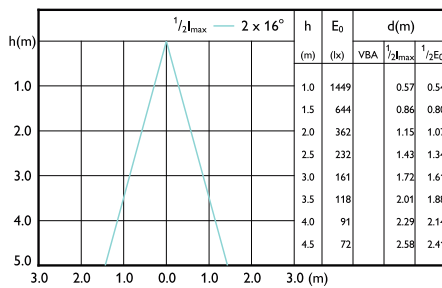

## Beam Diagrams

Beam diagram - MAS LED ExpertColor 6.7-35W  
MR16 930 10D

Beam diagram - MAS LED ExpertColor 6.7-35W  
MR16 940 36D

Beam diagram - MAS LED ExpertColor 6.7-35W  
MR16 930 24D

Beam diagram - MAS LED ExpertColor 7.5-43W  
MR16 927 36D