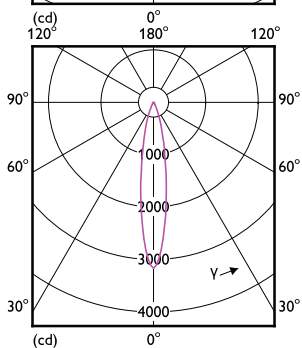

MASTER LED-spot ExpertColor LV

Godkjenning og bruksområde

Order Code	Full Product Name	Energiforbruk kWh/ 1000 t
929003078802	MAS LED ExpertColor 6.7-35W MR16 927 10D	7 kWh
929003078902	MAS LED ExpertColor 6.7-35W MR16 930 10D	7 kWh
929003079002	MAS LED ExpertColor 6.7-35W MR16 940 10D	7 kWh
929003079702	MAS LED ExpertColor 7.5-43W MR16 927 24D	8 kWh
929003079802	MAS LED ExpertColor 7.5-43W MR16 930 24D	8 kWh
929003079902	MAS LED ExpertColor 7.5-43W MR16 940 24D	8 kWh
929003080002	MAS LED ExpertColor 7.5-43W MR16 927 36D	8 kWh
929003080102	MAS LED ExpertColor 7.5-43W MR16 930 36D	8 kWh
929003080202	MAS LED ExpertColor 7.5-43W MR16 940 36D	8 kWh
929003079102	MAS LED ExpertColor 6.7-35W MR16 927 24D	7 kWh
929003079202	MAS LED ExpertColor 6.7-35W MR16 930 24D	7 kWh
929003079302	MAS LED ExpertColor 6.7-35W MR16 940 24D	7 kWh
929003079402	MAS LED ExpertColor 6.7-35W MR16 927 36D	7 kWh
929003079502	MAS LED ExpertColor 6.7-35W MR16 930 36D	7 kWh
929003079602	MAS LED ExpertColor 6.7-35W MR16 940 36D	7 kWh