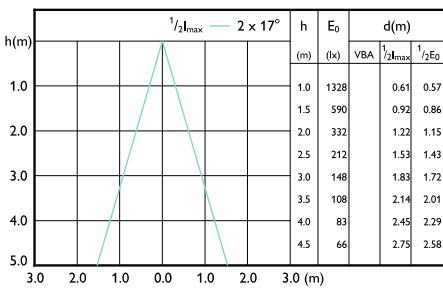

## Beam Diagrams

Beam diagram - MAS LED ExpertColor 6.7-35W  
MR16 930 10D

Beam diagram - MAS LED ExpertColor 6.7-35W  
MR16 940 36D

Beam diagram - MAS LED ExpertColor 6.7-35W  
MR16 930 24D

Beam diagram - MAS LED ExpertColor 7.5-43W  
MR16 927 36D