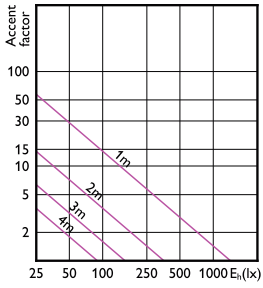

MASTER LED-spot ExpertColor LV

Accent Diagrams

Accent Diagram - MAS LED ExpertColor
7.5-43W MR16 940 36D