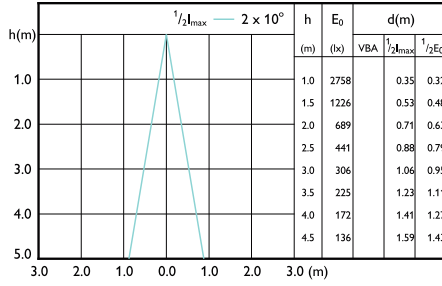

Beam diagram - MAS LED ExpertColor 6.7-35W
MR16 927 24D