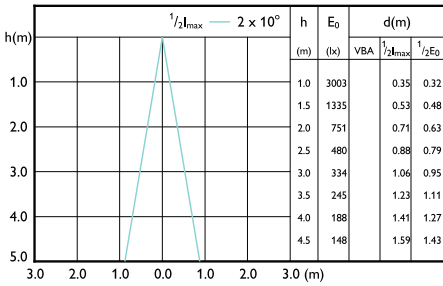

## Beam Diagrams

Beam diagram - MAS LED ExpertColor 7.5-43W  
MR16 930 36D

Beam diagram - MAS LED ExpertColor 6.7-35W  
MR16 927 24D

Beam diagram - MAS LED ExpertColor 7.5-43W  
MR16 927 24D

Beam diagram - MAS LED ExpertColor 6.7-35W  
MR16 940 24D