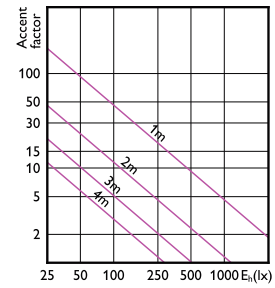

Accent Diagram - MAS LED
ExpertColor 6.7-35W MR16 927 10D