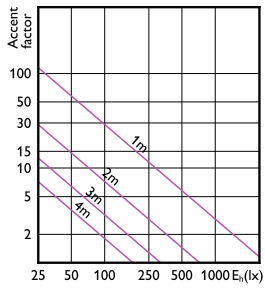

MASTER LED-spot ExpertColor LV

Accent Diagrams

Accent Diagram - MAS LED
ExpertColor 6.7-35W MR16 930 24D