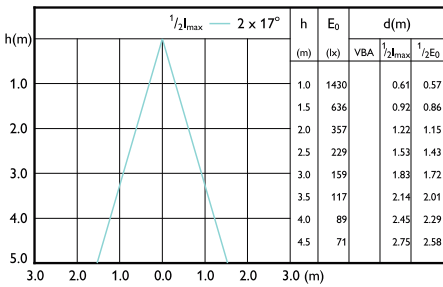

Beam diagram - MAS LED ExpertColor 7.5-43W
MR16 940 36D