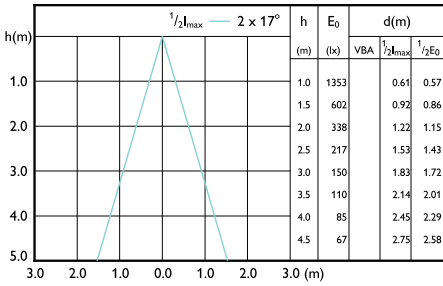

Beam diagram - MAS LED ExpertColor 7.5-43W
MR16 927 36D

Beam diagram - MAS LED ExpertColor 6.7-35W
MR16 930 36D

Beam diagram - MAS LED ExpertColor 6.7-35W
MR16 927 10D

MASTER LED-spot ExpertColor LV

Beam Diagrams