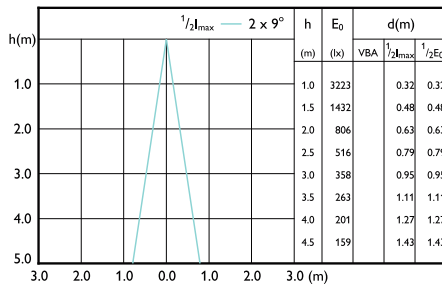

Beam diagram - MAS LED ExpertColor 7.5-43W
MR16 930 36D

Beam diagram - MAS LED ExpertColor 6.7-35W
MR16 927 24D

Beam diagram - MAS LED ExpertColor 7.5-43W
MR16 927 24D

Beam diagram - MAS LED ExpertColor 6.7-35W
MR16 940 24D