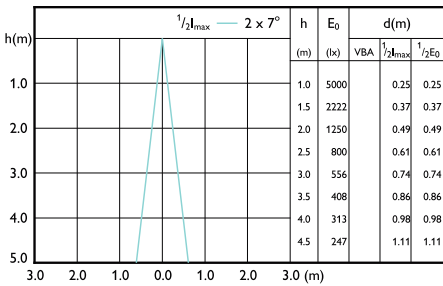

Beam Diagrams

Beam diagram - MAS LED ExpertColor 6.7-35W
MR16 940 10D