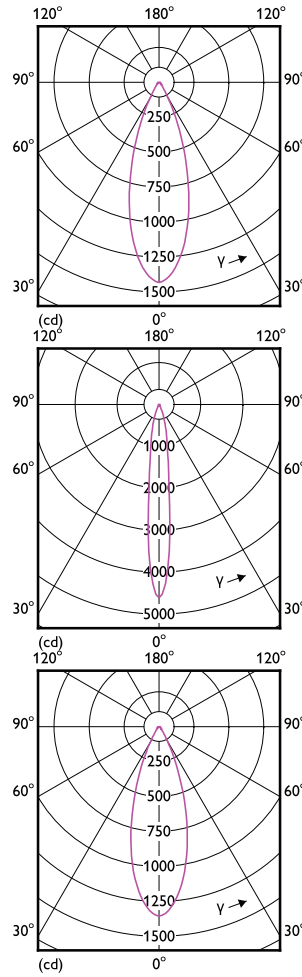

Målskisse

Product	D	C
MAS LED ExpertColor 6.7-35W MR16 927 36D	50,5 mm	46 mm
MAS LED ExpertColor 6.7-35W MR16 930 36D	50,5 mm	46 mm
MAS LED ExpertColor 7.5-43W MR16 927 36D	50,5 mm	46 mm
MAS LED ExpertColor 7.5-43W MR16 930 24D	50,5 mm	46 mm
MAS LED ExpertColor 7.5-43W MR16 930 36D	50,5 mm	46 mm
MAS LED ExpertColor 7.5-43W MR16 940 24D	50,5 mm	46 mm
MAS LED ExpertColor 7.5-43W MR16 940 36D	50,5 mm	46 mm
MAS LED ExpertColor 6.7-35W MR16 927 10D	50,5 mm	46 mm
MAS LED ExpertColor 6.7-35W MR16 927 24D	50,5 mm	46 mm
MAS LED ExpertColor 6.7-35W MR16 930 10D	50,5 mm	46 mm
MAS LED ExpertColor 6.7-35W MR16 930 24D	50,5 mm	46 mm
MAS LED ExpertColor 6.7-35W MR16 940 10D	50,5 mm	46 mm
MAS LED ExpertColor 6.7-35W MR16 940 24D	50,5 mm	46 mm
MAS LED ExpertColor 6.7-35W MR16 940 36D	50,5 mm	46 mm
MAS LED ExpertColor 7.5-43W MR16 927 24D	50,5 mm	46 mm

Teknisk belysning (2/2)

MASTER LED-spot ExpertColor LV

Order Code	Full Product Name	Lysintensitet	
		Lysytelse	(nom.)
929003078802	MAS LED ExpertColor 6.7-35W MR16 927 10D	410 lm	4 600 cd
929003078902	MAS LED ExpertColor 6.7-35W MR16 930 10D	430 lm	4 800 cd
929003079002	MAS LED ExpertColor 6.7-35W MR16 940 10D	440 lm	4 800 cd
929003079702	MAS LED ExpertColor 7.5-43W MR16 927 24D	485 lm	2 400 cd
929003079802	MAS LED ExpertColor 7.5-43W MR16 930 24D	500 lm	2 600 cd
929003079902	MAS LED ExpertColor 7.5-43W MR16 940 24D	520 lm	2 800 cd
929003080002	MAS LED ExpertColor 7.5-43W MR16 927 36D	485 lm	1 400 cd
929003080102	MAS LED ExpertColor 7.5-43W MR16 930 36D	500 lm	1 550 cd

MASTER LED-spot ExpertColor LV

Accent Diagrams

Accent Diagram - MAS LED ExpertColor
7.5-43W MR16 930 36D

Accent Diagram - MAS LED
ExpertColor 6.7-35W MR16 927 24D

Accent Diagram - MAS LED ExpertColor
6.7-35W MR16 930 36D

MASTER LED-spot ExpertColor LV

Accent Diagrams

Accent Diagram - MAS LED
ExpertColor 6.7-35W MR16 930 24D

Accent Diagram - MAS LED ExpertColor
7.5-43W MR16 930 24D

Accent Diagram - MAS LED
ExpertColor 6.7-35W MR16 927 10D