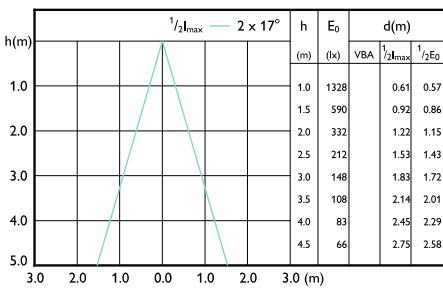

Accent Diagram - MAS LED
ExpertColor 6.7-35W MR16 940 10D

Beam Diagrams

Beam diagram - MAS LED ExpertColor 6.7-35W
MR16 940 10D

Beam diagram - MAS LED ExpertColor 6.7-35W
MR16 940 36D

Beam diagram - MAS LED ExpertColor 6.7-35W
MR16 930 24D