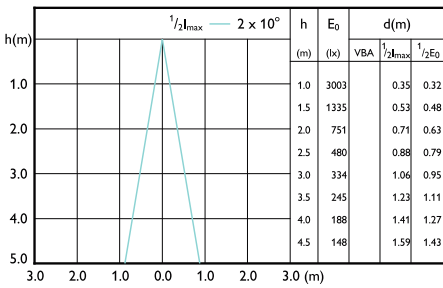

Beam diagram - MAS LED ExpertColor 6.7-35W
MR16 940 24D