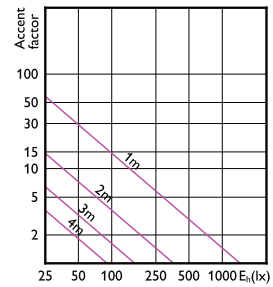

MASTER LED-spot ExpertColor LV

Accent Diagrams

Accent Diagram - MAS LED ExpertColor
7.5-43W MR16 930 36D

Accent Diagram - MAS LED
ExpertColor 6.7-35W MR16 927 24D

Accent Diagram - MAS LED ExpertColor
6.7-35W MR16 930 36D