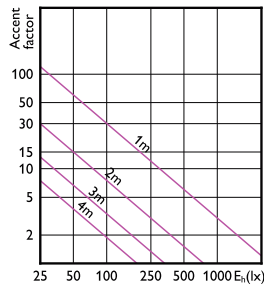

Accent Diagram - MAS LED
ExpertColor 6.7-35W MR16 940 24D