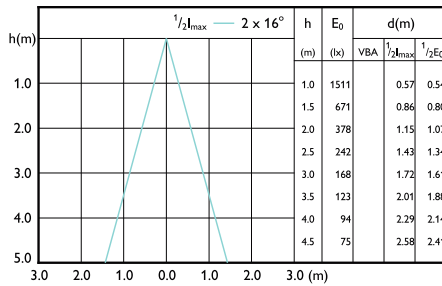

Beam diagram - MAS LED ExpertColor 6.7-35W
MR16 940 36D