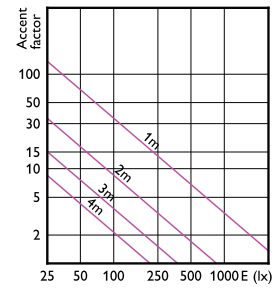

Accent Diagram - MAS LED ExpertColor
7.5-43W MR16 940 24D