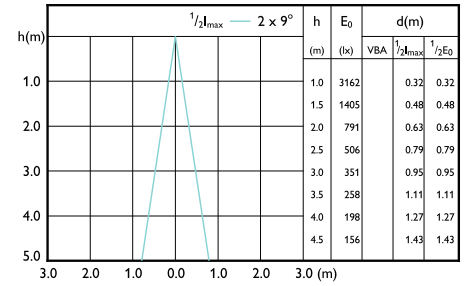

Beam diagram - MAS LED ExpertColor 7.5-43W
MR16 927 24D