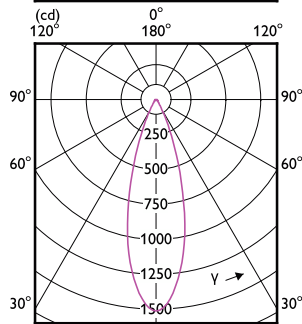

MASTER LED-spot ExpertColor LV

Godkjenning og bruksområde

Order Code	Full Product Name	Energiforbruk kWh/ 1000 t
929003078802	MAS LED ExpertColor 6.7-35W MR16 927 10D	7 kWh
929003078902	MAS LED ExpertColor 6.7-35W MR16 930 10D	7 kWh
929003079002	MAS LED ExpertColor 6.7-35W MR16 940 10D	7 kWh
929003079702	MAS LED ExpertColor 7.5-43W MR16 927 24D	8 kWh
929003079802	MAS LED ExpertColor 7.5-43W MR16 930 24D	8 kWh
929003079902	MAS LED ExpertColor 7.5-43W MR16 940 24D	8 kWh
929003080002	MAS LED ExpertColor 7.5-43W MR16 927 36D	8 kWh
929003080102	MAS LED ExpertColor 7.5-43W MR16 930 36D	8 kWh
929003080202	MAS LED ExpertColor 7.5-43W MR16 940 36D	8 kWh
929003079102	MAS LED ExpertColor 6.7-35W MR16 927 24D	7 kWh
929003079202	MAS LED ExpertColor 6.7-35W MR16 930 24D	7 kWh
929003079302	MAS LED ExpertColor 6.7-35W MR16 940 24D	7 kWh
929003079402	MAS LED ExpertColor 6.7-35W MR16 927 36D	7 kWh
929003079502	MAS LED ExpertColor 6.7-35W MR16 930 36D	7 kWh
929003079602	MAS LED ExpertColor 6.7-35W MR16 940 36D	7 kWh