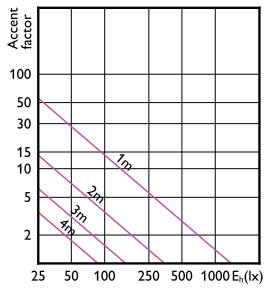

MASTER LED-spot ExpertColor LV

Accent Diagrams

Accent Diagram - MAS LED
ExpertColor 6.7-35W MR16 930 24D

Accent Diagram - MAS LED ExpertColor
7.5-43W MR16 930 24D

Accent Diagram - MAS LED
ExpertColor 6.7-35W MR16 927 10D