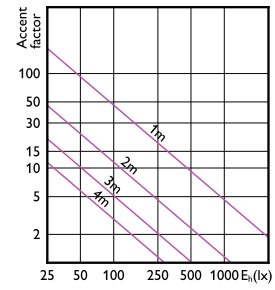

MASTER LED-spot ExpertColor LV

Accent Diagrams

Accent Diagram - MAS LED
ExpertColor 6.7-35W MR16 930 24D

Accent Diagram - MAS LED ExpertColor
7.5-43W MR16 930 24D

Accent Diagram - MAS LED
ExpertColor 6.7-35W MR16 927 10D