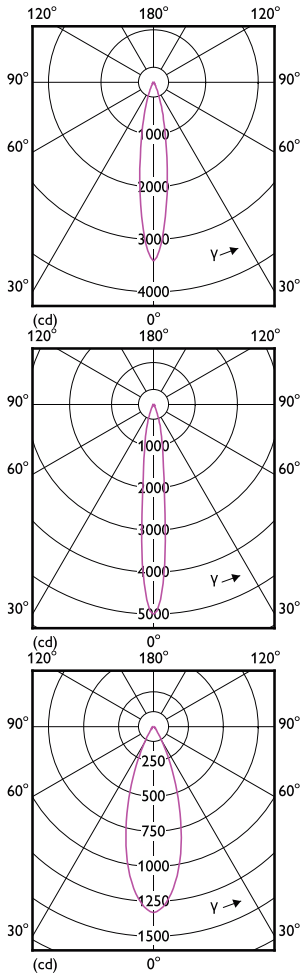

Målskisse

Product	D	C
MAS LED ExpertColor 6.7-35W MR16 927 36D	50,5 mm	46 mm
MAS LED ExpertColor 6.7-35W MR16 930 36D	50,5 mm	46 mm
MAS LED ExpertColor 7.5-43W MR16 927 36D	50,5 mm	46 mm
MAS LED ExpertColor 7.5-43W MR16 930 24D	50,5 mm	46 mm
MAS LED ExpertColor 7.5-43W MR16 930 36D	50,5 mm	46 mm
MAS LED ExpertColor 7.5-43W MR16 940 24D	50,5 mm	46 mm
MAS LED ExpertColor 7.5-43W MR16 940 36D	50,5 mm	46 mm
MAS LED ExpertColor 6.7-35W MR16 927 10D	50,5 mm	46 mm
MAS LED ExpertColor 6.7-35W MR16 927 24D	50,5 mm	46 mm
MAS LED ExpertColor 6.7-35W MR16 930 10D	50,5 mm	46 mm
MAS LED ExpertColor 6.7-35W MR16 930 24D	50,5 mm	46 mm
MAS LED ExpertColor 6.7-35W MR16 940 10D	50,5 mm	46 mm
MAS LED ExpertColor 6.7-35W MR16 940 24D	50,5 mm	46 mm
MAS LED ExpertColor 6.7-35W MR16 940 36D	50,5 mm	46 mm
MAS LED ExpertColor 7.5-43W MR16 927 24D	50,5 mm	46 mm

Teknisk belysning (2/2)

MASTER LED-spot ExpertColor LV

Order Code	Full Product Name	Lysintensitet	
		Lysytelse	(nom.)
929003078802	MAS LED ExpertColor 6.7-35W MR16 927 10D	410 lm	4 600 cd
929003078902	MAS LED ExpertColor 6.7-35W MR16 930 10D	430 lm	4 800 cd
929003079002	MAS LED ExpertColor 6.7-35W MR16 940 10D	440 lm	4 800 cd
929003079702	MAS LED ExpertColor 7.5-43W MR16 927 24D	485 lm	2 400 cd
929003079802	MAS LED ExpertColor 7.5-43W MR16 930 24D	500 lm	2 600 cd
929003079902	MAS LED ExpertColor 7.5-43W MR16 940 24D	520 lm	2 800 cd
929003080002	MAS LED ExpertColor 7.5-43W MR16 927 36D	485 lm	1 400 cd
929003080102	MAS LED ExpertColor 7.5-43W MR16 930 36D	500 lm	1 550 cd

MASTER LED-spot ExpertColor LV

Accent Diagrams

Accent Diagram - MAS LED ExpertColor
7.5-43W MR16 930 36D

Accent Diagram - MAS LED
ExpertColor 6.7-35W MR16 927 24D

Accent Diagram - MAS LED ExpertColor
6.7-35W MR16 930 36D

MASTER LED-spot ExpertColor LV

Accent Diagrams

Accent Diagram - MAS LED
ExpertColor 6.7-35W MR16 930 24D

Accent Diagram - MAS LED ExpertColor
7.5-43W MR16 930 24D

Accent Diagram - MAS LED
ExpertColor 6.7-35W MR16 927 10D