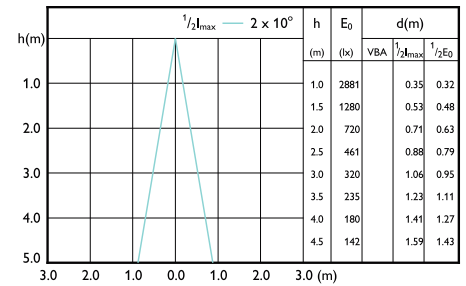

Accent Diagram - MAS LED
ExpertColor 6.7-35W MR16 940 10D

Beam Diagrams

Beam diagram - MAS LED ExpertColor 6.7-35W
MR16 940 10D

Beam diagram - MAS LED ExpertColor 6.7-35W
MR16 940 36D

Beam diagram - MAS LED ExpertColor 6.7-35W
MR16 930 24D