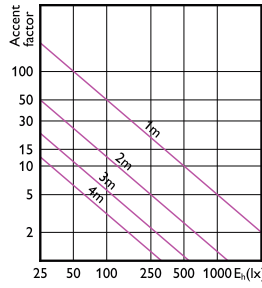

Accent Diagram - MAS LED
ExpertColor 7.5-43W MR16 927 24D

Accent Diagram - MAS LED
ExpertColor 6.7-35W MR16 940 36D

MASTER LED-spot ExpertColor LV

Accent Diagrams

Accent Diagram - MAS LED ExpertColor
7.5-43W MR16 940 36D