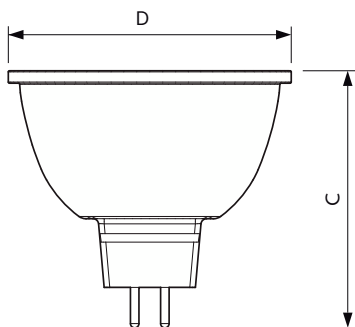

Målskisse

Product	D	C
MAS LED ExpertColor 6.7-35W MR16 927 36D	50,5 mm	46 mm
MAS LED ExpertColor 6.7-35W MR16 930 36D	50,5 mm	46 mm
MAS LED ExpertColor 7.5-43W MR16 927 36D	50,5 mm	46 mm
MAS LED ExpertColor 7.5-43W MR16 930 24D	50,5 mm	46 mm
MAS LED ExpertColor 7.5-43W MR16 930 36D	50,5 mm	46 mm
MAS LED ExpertColor 7.5-43W MR16 940 24D	50,5 mm	46 mm
MAS LED ExpertColor 7.5-43W MR16 940 36D	50,5 mm	46 mm
MAS LED ExpertColor 6.7-35W MR16 927 10D	50,5 mm	46 mm
MAS LED ExpertColor 6.7-35W MR16 927 24D	50,5 mm	46 mm
MAS LED ExpertColor 6.7-35W MR16 930 10D	50,5 mm	46 mm
MAS LED ExpertColor 6.7-35W MR16 930 24D	50,5 mm	46 mm
MAS LED ExpertColor 6.7-35W MR16 940 10D	50,5 mm	46 mm
MAS LED ExpertColor 6.7-35W MR16 940 24D	50,5 mm	46 mm
MAS LED ExpertColor 6.7-35W MR16 940 36D	50,5 mm	46 mm
MAS LED ExpertColor 7.5-43W MR16 927 24D	50,5 mm	46 mm