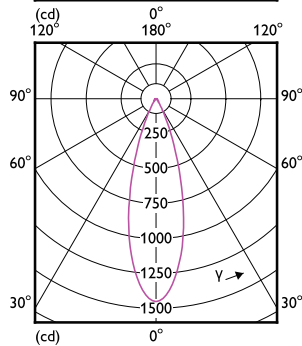

MASTER LED-spot ExpertColor LV

Godkjenning og bruksområde

Order Code	Full Product Name	Energiforbruk kWh/ 1000 t
929003078802	MAS LED ExpertColor 6.7-35W MR16 927 10D	7 kWh
929003078902	MAS LED ExpertColor 6.7-35W MR16 930 10D	7 kWh
929003079002	MAS LED ExpertColor 6.7-35W MR16 940 10D	7 kWh
929003079702	MAS LED ExpertColor 7.5-43W MR16 927 24D	8 kWh
929003079802	MAS LED ExpertColor 7.5-43W MR16 930 24D	8 kWh
929003079902	MAS LED ExpertColor 7.5-43W MR16 940 24D	8 kWh
929003080002	MAS LED ExpertColor 7.5-43W MR16 927 36D	8 kWh
929003080102	MAS LED ExpertColor 7.5-43W MR16 930 36D	8 kWh
929003080202	MAS LED ExpertColor 7.5-43W MR16 940 36D	8 kWh
929003079102	MAS LED ExpertColor 6.7-35W MR16 927 24D	7 kWh
929003079202	MAS LED ExpertColor 6.7-35W MR16 930 24D	7 kWh
929003079302	MAS LED ExpertColor 6.7-35W MR16 940 24D	7 kWh
929003079402	MAS LED ExpertColor 6.7-35W MR16 927 36D	7 kWh
929003079502	MAS LED ExpertColor 6.7-35W MR16 930 36D	7 kWh
929003079602	MAS LED ExpertColor 6.7-35W MR16 940 36D	7 kWh