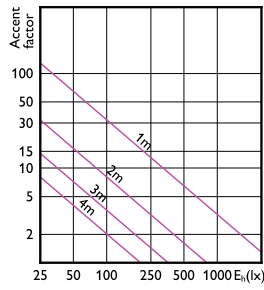

Accent Diagram - MAS LED ExpertColor
7.5-43W MR16 930 24D