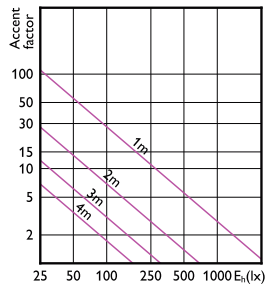

Accent Diagram - MAS LED
ExpertColor 6.7-35W MR16 927 24D