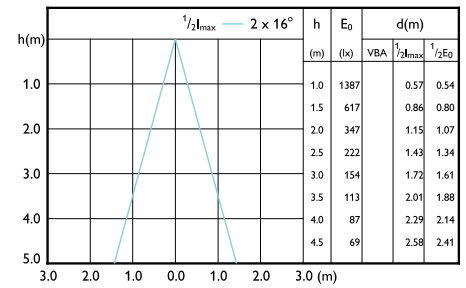

Beam diagram - MAS LED ExpertColor 6.7-35W
MR16 927 36D