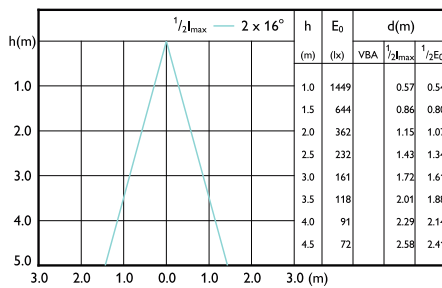

Beam diagram - MAS LED ExpertColor 6.7-35W
MR16 930 36D