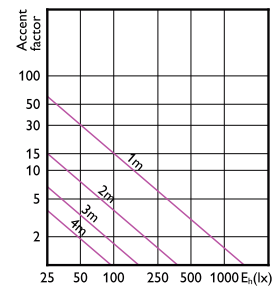

Accent Diagram - MAS LED
ExpertColor 6.7-35W MR16 940 36D