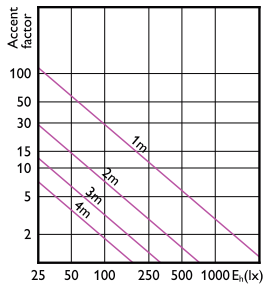

MASTER LED-spot ExpertColor LV

Accent Diagrams

Accent Diagram - MAS LED
ExpertColor 6.7-35W MR16 930 24D