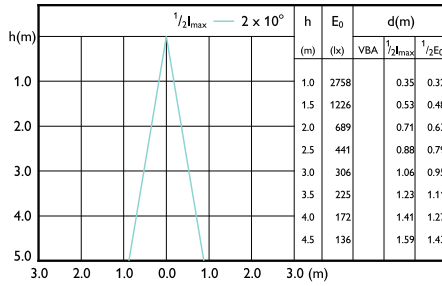

Beam diagram - MAS LED ExpertColor 6.7-35W
MR16 927 24D