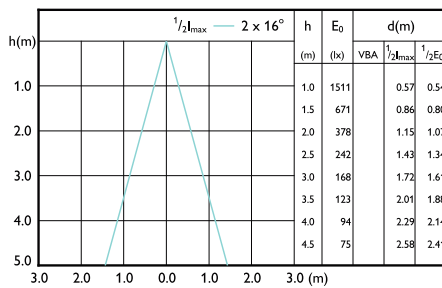

Beam diagram - MAS LED ExpertColor 6.7-35W
MR16 940 36D