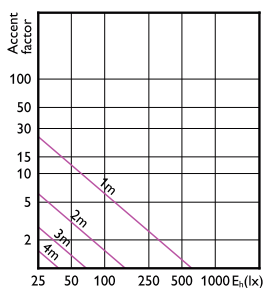

Accent Diagram - MAS LED
ExpertColor 6.7-35W MR16 940 60D