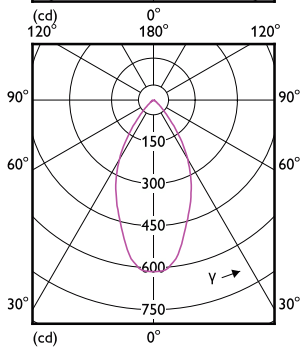

MASTER LED-spot ExpertColor LV