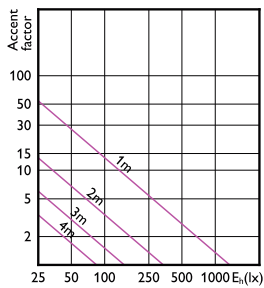

Accent Diagram - MAS LED ExpertColor
7.5-43W MR16 930 36D