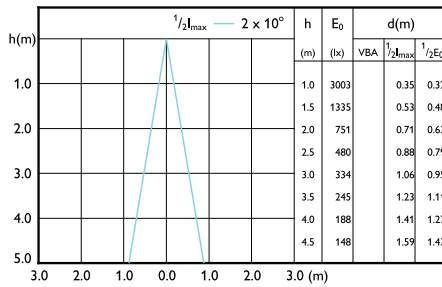

Beam diagram - MAS LED ExpertColor 6.7-35W
MR16 940 24D