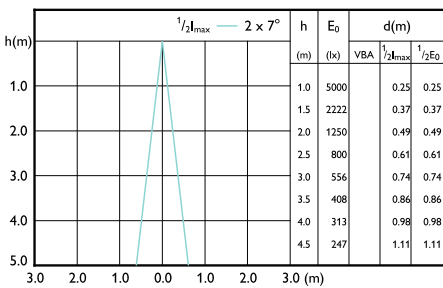

Beam Diagrams

Beam diagram - MAS LED ExpertColor 6.7-35W
MR16 940 10D