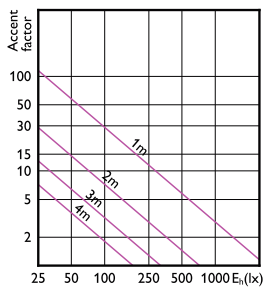

## Accent Diagrams

Accent Diagram - MAS LED ExpertColor  
7.5-43W MR16 930 36D

Accent Diagram - MAS LED  
ExpertColor 6.7-35W MR16 927 24D

Accent Diagram - MAS LED ExpertColor  
6.7-35W MR16 930 36D

Accent Diagram - MAS LED  
ExpertColor 6.7-35W MR16 930 24D