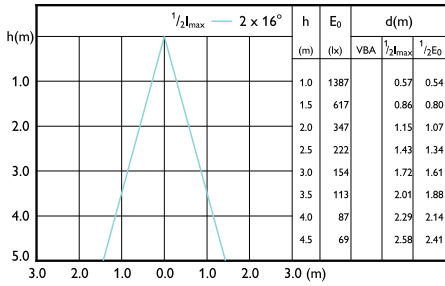

MASTER LED-spot ExpertColor LV

Beam Diagrams

Beam diagram - MAS LED ExpertColor 6.7-35W
MR16 927 36D