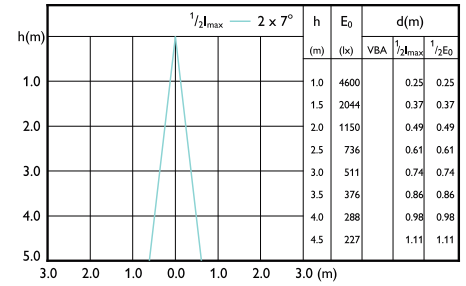

Beam diagram - MAS LED ExpertColor 6.7-35W
MR16 927 10D