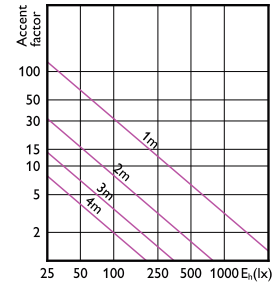

Accent Diagram - MAS LED
ExpertColor 7.5-43W MR16 927 24D