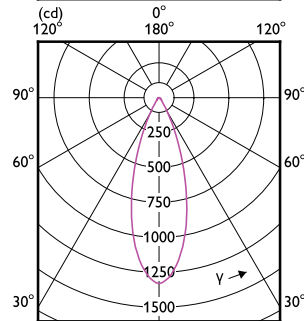

MASTER LED-spot ExpertColor LV