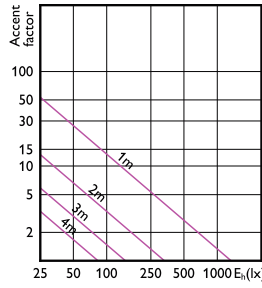

Accent Diagram - MAS LED ExpertColor
7.5-43W MR16 927 36D