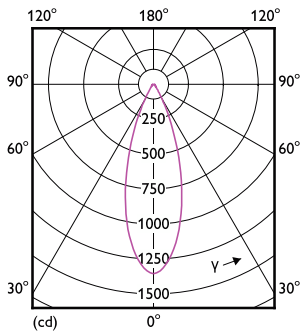

MASTER LED-spot ExpertColor LV

Accent Diagrams