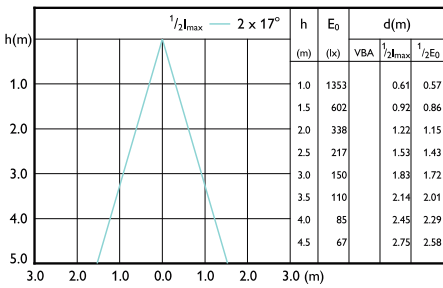

## Beam Diagrams

Beam diagram - MAS LED ExpertColor 7.5-43W  
MR16 927 36D

Beam diagram - MAS LED ExpertColor 6.7-35W  
MR16 930 36D

Beam diagram - MAS LED ExpertColor 6.7-35W  
MR16 927 10D

Beam diagram - MAS LED ExpertColor 7.5-43W  
MR16 930 36D