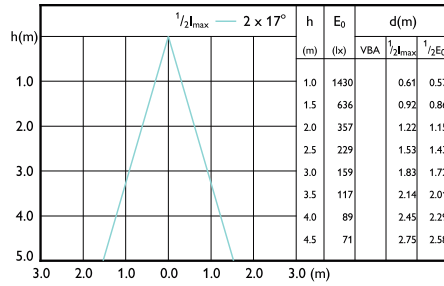

Beam diagram - MAS LED ExpertColor 7.5-43W
MR16 940 36D