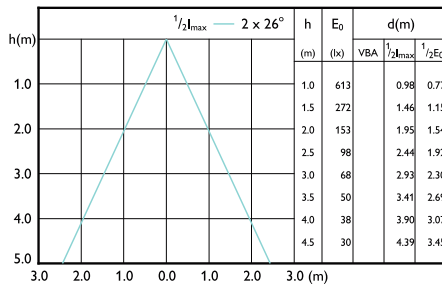

## Beam Diagrams

Beam diagram - MAS LED ExpertColor 7.5-43W  
MR16 927 36D

Beam diagram - MAS LED ExpertColor 6.7-35W  
MR16 930 36D

Beam diagram - MAS LED ExpertColor 6.7-35W  
MR16 927 10D

Beam diagram - MAS LED ExpertColor 7.5-43W  
MR16 930 36D