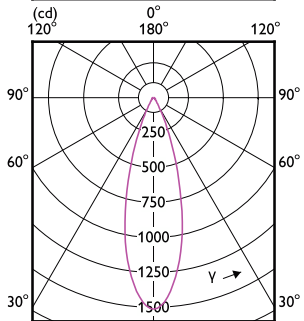

MASTER LED-spot ExpertColor LV