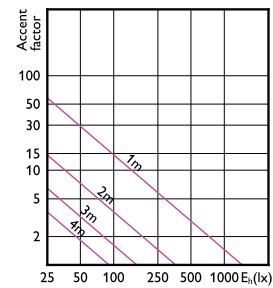

Accent Diagram - MAS LED ExpertColor
6.7-35W MR16 930 36D