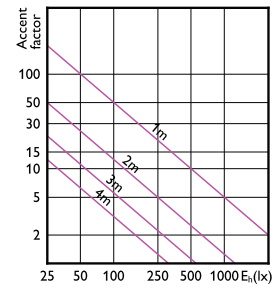

Accent Diagram - MAS LED
ExpertColor 6.7-35W MR16 940 10D