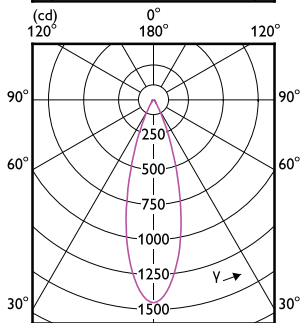

MASTER LED-spot ExpertColor LV