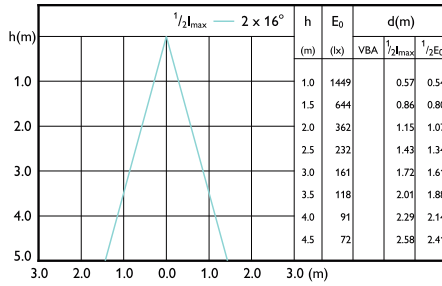

Beam diagram - MAS LED ExpertColor 6.7-35W
MR16 930 36D