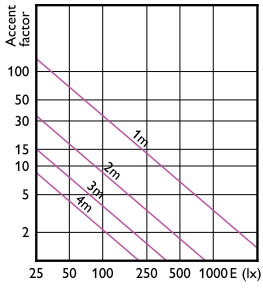

MASTER LED-spot ExpertColor LV

Accent Diagrams

Accent Diagram - MAS LED ExpertColor
7.5-43W MR16 940 24D