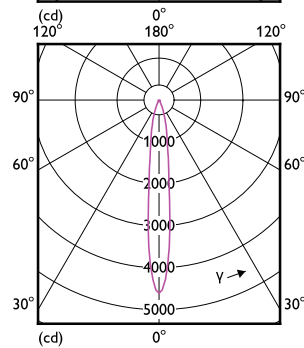

MASTER LED-spot ExpertColor LV