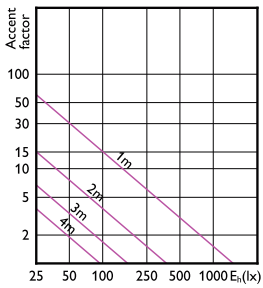

## Accent Diagrams

Accent Diagram - MAS LED ExpertColor  
7.5-43W MR16 940 24D

Accent Diagram - MAS LED ExpertColor  
7.5-43W MR16 927 36D

Accent Diagram - MAS LED  
ExpertColor 7.5-43W MR16 927 24D

Accent Diagram - MAS LED  
ExpertColor 6.7-35W MR16 940 36D