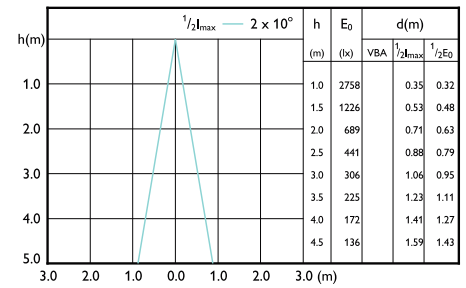

Beam diagram - MAS LED ExpertColor 6.7-35W
MR16 927 24D