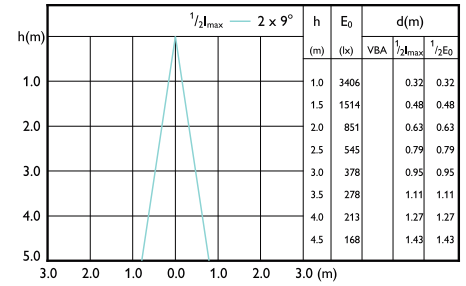

## Beam Diagrams

Beam diagram - MAS LED ExpertColor 6.7-35W  
MR16 927 36D

Beam diagram - MAS LED ExpertColor 7.5-43W  
MR16 940 36D

Beam diagram - MAS LED ExpertColor 7.5-43W  
MR16 940 24D