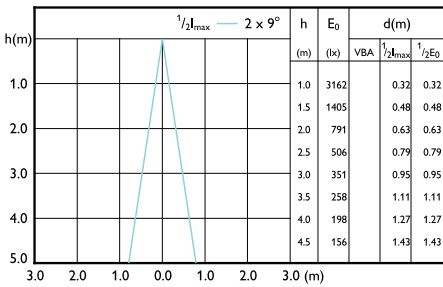

Beam diagram - MAS LED ExpertColor 7.5-43W
MR16 927 24D