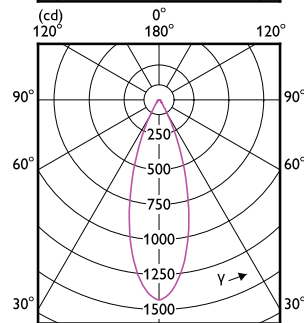

MASTER LED-spot ExpertColor LV