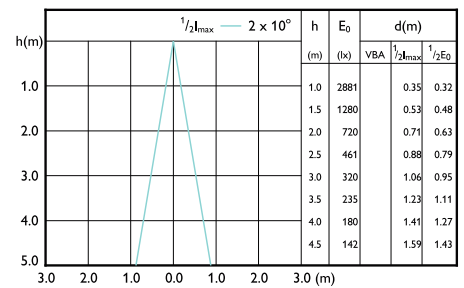

Beam diagram - MAS LED ExpertColor 6.7-35W
MR16 930 24D