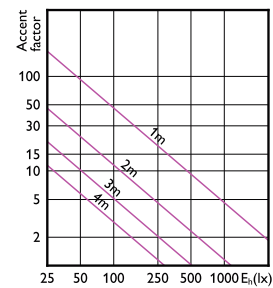

Accent Diagram - MAS LED
ExpertColor 6.7-35W MR16 927 10D