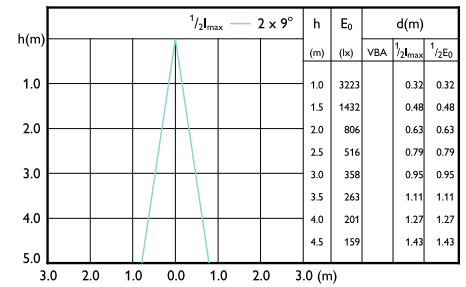

Beam diagram - MAS LED ExpertColor 6.7-35W  
MR16 940 60D

Beam diagram - MAS LED ExpertColor 6.7-35W  
MR16 927 24D

Beam diagram - MAS LED ExpertColor 7.5-43W  
MR16 927 24D

Beam diagram - MAS LED ExpertColor 6.7-35W  
MR16 940 24D