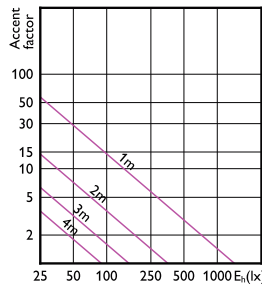

## Accent Diagrams

Accent Diagram - MAS LED ExpertColor  
7.5-43W MR16 940 24D

Accent Diagram - MAS LED ExpertColor  
7.5-43W MR16 927 36D

Accent Diagram - MAS LED  
ExpertColor 7.5-43W MR16 927 24D

Accent Diagram - MAS LED  
ExpertColor 6.7-35W MR16 940 36D