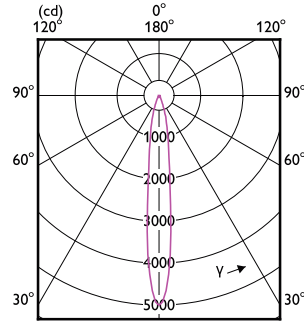

MASTER LED-spot ExpertColor LV