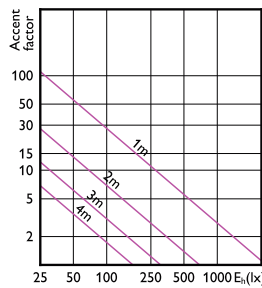

Accent Diagram - MAS LED
ExpertColor 6.7-35W MR16 927 24D