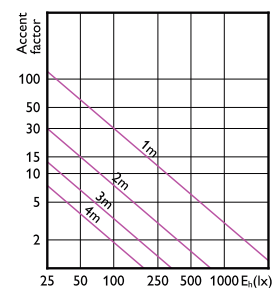

Accent Diagram - MAS LED ExpertColor  
7.5-43W MR16 930 24D

Accent Diagram - MAS LED  
ExpertColor 6.7-35W MR16 927 10D

Accent Diagram - MAS LED  
ExpertColor 6.7-35W MR16 940 60D

Accent Diagram - MAS LED ExpertColor  
6.7-35W MR16 927 36D