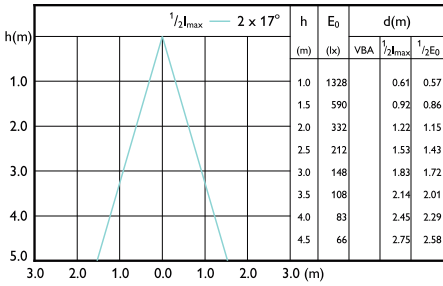

Beam Diagrams

Beam diagram - MAS LED ExpertColor 7.5-43W
MR16 927 36D