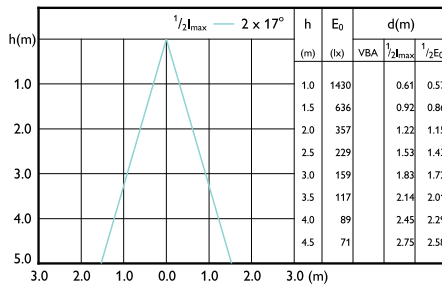

Beam Diagrams

Beam diagram - MAS LED ExpertColor 7.5-43W
MR16 927 36D

Beam diagram - MAS LED ExpertColor 7.5-43W
MR16 930 36D

Beam diagram - MAS LED ExpertColor 7.5-43W
MR16 927 24D

Beam diagram - MAS LED ExpertColor 7.5-43W
MR16 930 24D