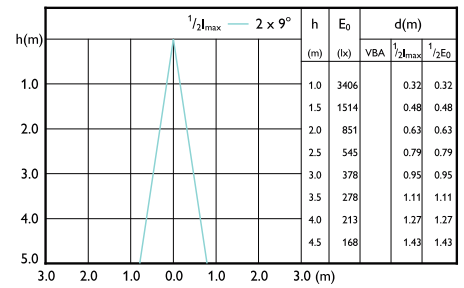

Beam diagram - MAS LED ExpertColor 7.5-43W
MR16 940 24D