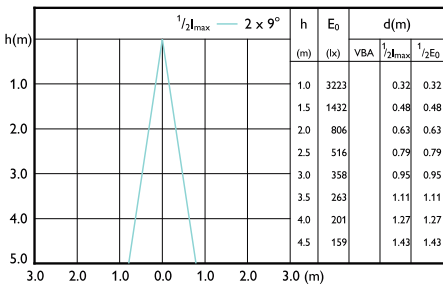

Beam Diagrams

Beam diagram - MAS LED ExpertColor 7.5-43W
MR16 927 36D

Beam diagram - MAS LED ExpertColor 7.5-43W
MR16 930 36D

Beam diagram - MAS LED ExpertColor 7.5-43W
MR16 927 24D

Beam diagram - MAS LED ExpertColor 7.5-43W
MR16 930 24D