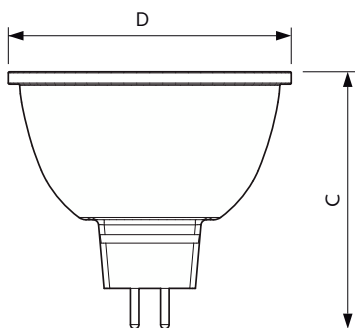

Schéma dimensionnel

Product	D	C
MAS LED ExpertColor 7.5-43W MR16 927 36D	50,5 mm	46 mm
MAS LED ExpertColor 7.5-43W MR16 930 24D	50,5 mm	46 mm
MAS LED ExpertColor 7.5-43W MR16 930 36D	50,5 mm	46 mm
MAS LED ExpertColor 7.5-43W MR16 940 24D	50,5 mm	46 mm
MAS LED ExpertColor 7.5-43W MR16 940 36D	50,5 mm	46 mm
MAS LED ExpertColor 7.5-43W MR16 927 24D	50,5 mm	46 mm