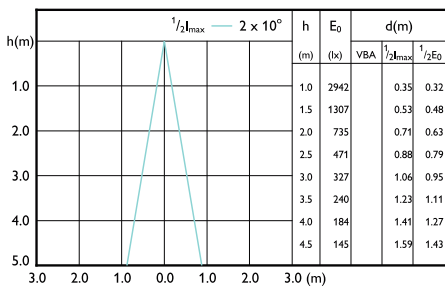

Beam Diagrams

Beam diagram - MAS LED MR16 ExpertColor
6.7-50W 930 24D