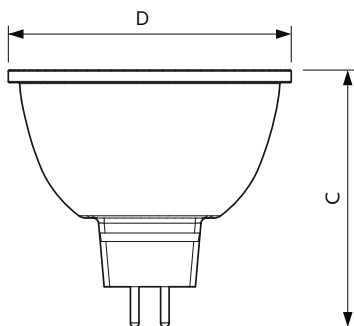

## Dimensional drawing

Product	D	C
MAS LED MR16 ExpertColor 6.7-50W 927 10D	50.5 mm	46 mm
MAS LED MR16 ExpertColor 6.7-50W 927 24D	50.5 mm	46 mm
MAS LED MR16 ExpertColor 6.7-50W 927 36D	50.5 mm	46 mm
MAS LED MR16 ExpertColor 6.7-50W 930 10D	50.5 mm	46 mm
MAS LED MR16 ExpertColor 6.7-50W 930 24D	50.5 mm	46 mm
MAS LED MR16 ExpertColor 6.7-50W 930 36D	50.5 mm	46 mm
MAS LED MR16 ExpertColor 6.7-50W 940 36D	50.5 mm	46 mm