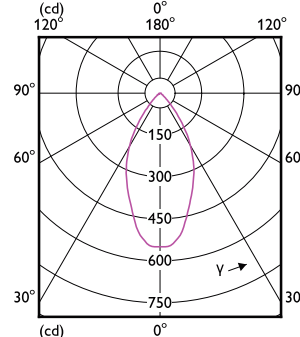

Light Technical (2/2)

Order Code	Full Product Name	Luminous Intensity (Nom)
929003078508	MAS LED MR16 ExpertColor 6.7-50W 927 60D	410 cd
929003078608	MAS LED MR16 ExpertColor 6.7-50W 930 60D	440 cd
929003077008	MAS LED MR16 ExpertColor 6.7-50W 927 24D	2,200 cd
929003077108	MAS LED MR16 ExpertColor 6.7-50W 930 24D	2,400 cd
929003077308	MAS LED MR16 ExpertColor 6.7-50W 927 36D	1,350 cd
929003077408	MAS LED MR16 ExpertColor 6.7-50W 930 36D	1,450 cd
929003077508	MAS LED MR16 ExpertColor 6.7-50W 940 36D	1,450 cd
929003076710	MAS LED MR16 ExpertColor 6.7-50W 927 10D	4,500 cd
929003076808	MAS LED MR16 ExpertColor 6.7-50W 930 10D	5,000 cd