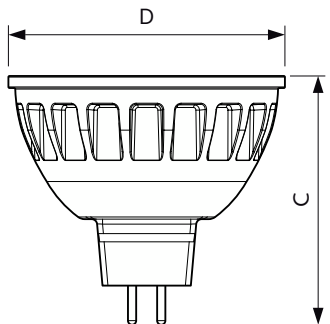

## Dimensional drawing

Product	D	C
MAS LED MR16 ExpertColor 6.7-50W 927 10D	50.5 mm	46 mm
MAS LED MR16 ExpertColor 6.7-50W 927 24D	50.5 mm	46 mm
MAS LED MR16 ExpertColor 6.7-50W 927 36D	50.5 mm	46 mm
MAS LED MR16 ExpertColor 6.7-50W 930 10D	50.5 mm	46 mm
MAS LED MR16 ExpertColor 6.7-50W 930 24D	50.5 mm	46 mm
MAS LED MR16 ExpertColor 6.7-50W 930 36D	50.5 mm	46 mm
MAS LED MR16 ExpertColor 6.7-50W 940 36D	50.5 mm	46 mm