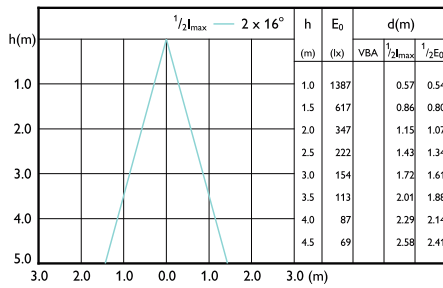

## Beam Diagrams

Beam diagram - MAS LED MR16 ExpertColor  
6.7-50W 940 36D

Beam diagram - MAS LED MR16 ExpertColor  
6.7-50W 930 60D

Beam diagram - MAS LED MR16 ExpertColor  
6.7-50W 927 10D

Beam diagram - MAS LED MR16 ExpertColor  
6.7-50W 930 10D