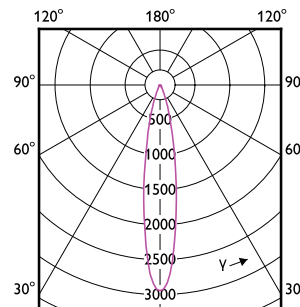

Light Technical (2/2)

Order Code	Full Product Name	Luminous Intensity (Nom)
929003078508	MAS LED MR16 ExpertColor 6.7-50W 927 60D	410 cd
929003078608	MAS LED MR16 ExpertColor 6.7-50W 930 60D	440 cd
929003077008	MAS LED MR16 ExpertColor 6.7-50W 927 24D	2,200 cd
929003077108	MAS LED MR16 ExpertColor 6.7-50W 930 24D	2,400 cd
929003077308	MAS LED MR16 ExpertColor 6.7-50W 927 36D	1,350 cd
929003077408	MAS LED MR16 ExpertColor 6.7-50W 930 36D	1,450 cd
929003077508	MAS LED MR16 ExpertColor 6.7-50W 940 36D	1,450 cd
929003076710	MAS LED MR16 ExpertColor 6.7-50W 927 10D	4,500 cd
929003076808	MAS LED MR16 ExpertColor 6.7-50W 930 10D	5,000 cd