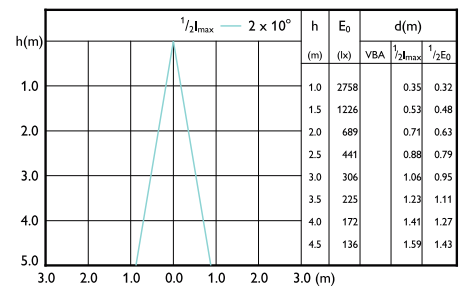

## Beam Diagrams

Beam diagram - MAS LED MR16 ExpertColor  
6.7-50W 930 24D

Beam diagram - MAS LED MR16 ExpertColor  
6.7-50W 927 60D

Beam diagram - MAS LED MR16 ExpertColor  
6.7-50W 927 24D