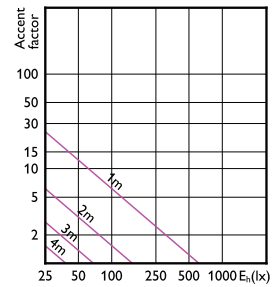

Accent Diagram - MAS LED MR16 ExpertColor
6.7-50W 930 60D