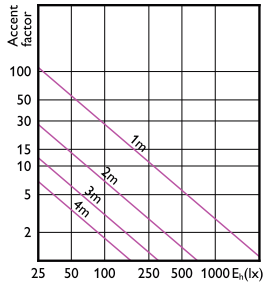

MASTER LED spot ExpertColor LV

Accent Diagrams

Accent Diagram - MAS LED MR16 ExpertColor
6.7-50W 927 24D