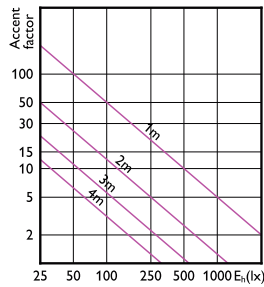

Accent Diagram - MAS LED MR16 ExpertColor
6.7-50W 930 10D