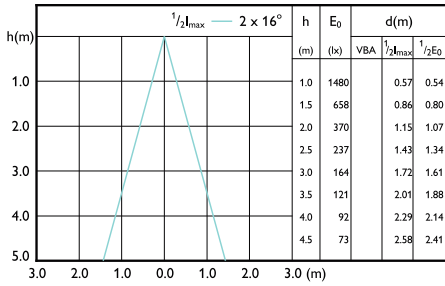

MASTER LED spot ExpertColor LV

Beam Diagrams

Beam diagram - MAS LED MR16 ExpertColor
6.7-50W 940 36D