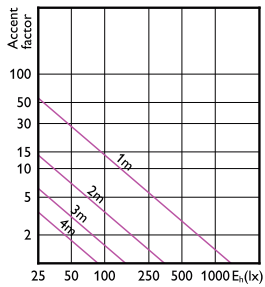

Accent Diagrams

Accent Diagram - MAS LED MR16 ExpertColor
6.7-50W 927 36D