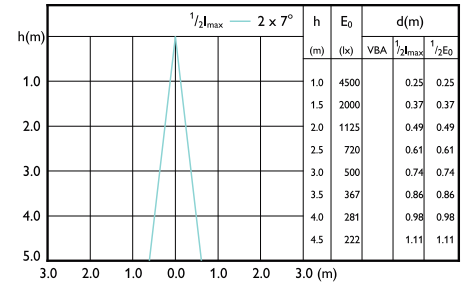

## Beam Diagrams

Beam diagram - MAS LED MR16 ExpertColor  
6.7-50W 940 36D

Beam diagram - MAS LED MR16 ExpertColor  
6.7-50W 930 60D

Beam diagram - MAS LED MR16 ExpertColor  
6.7-50W 927 10D

Beam diagram - MAS LED MR16 ExpertColor  
6.7-50W 930 10D