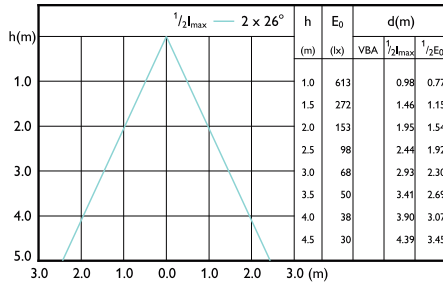

Beam diagram - MAS LED MR16 ExpertColor
6.7-50W 930 60D