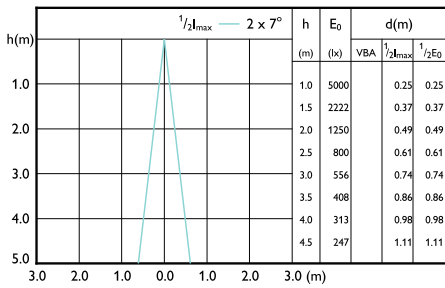

## Beam Diagrams

Beam diagram - MAS LED MR16 ExpertColor  
6.7-50W 940 36D

Beam diagram - MAS LED MR16 ExpertColor  
6.7-50W 930 60D

Beam diagram - MAS LED MR16 ExpertColor  
6.7-50W 927 10D

Beam diagram - MAS LED MR16 ExpertColor  
6.7-50W 930 10D