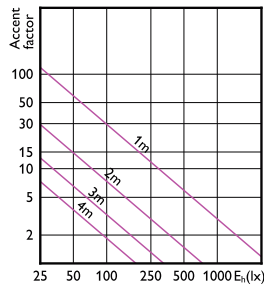

## Accent Diagrams

Accent Diagram - MAS LED MR16 ExpertColor  
6.7-50W 927 24D

Accent Diagram - MAS LED MR16 ExpertColor  
6.7-50W 940 36D

Accent Diagram - MAS LED MR16 ExpertColor  
6.7-50W 927 10D

Accent Diagram - MAS LED MR16 ExpertColor  
6.7-50W 927 60D