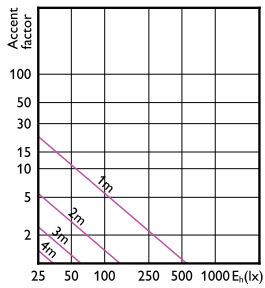

## Accent Diagrams

Accent Diagram - MAS LED MR16 ExpertColor  
6.7-50W 927 24D

Accent Diagram - MAS LED MR16 ExpertColor  
6.7-50W 940 36D

Accent Diagram - MAS LED MR16 ExpertColor  
6.7-50W 927 10D

Accent Diagram - MAS LED MR16 ExpertColor  
6.7-50W 927 60D