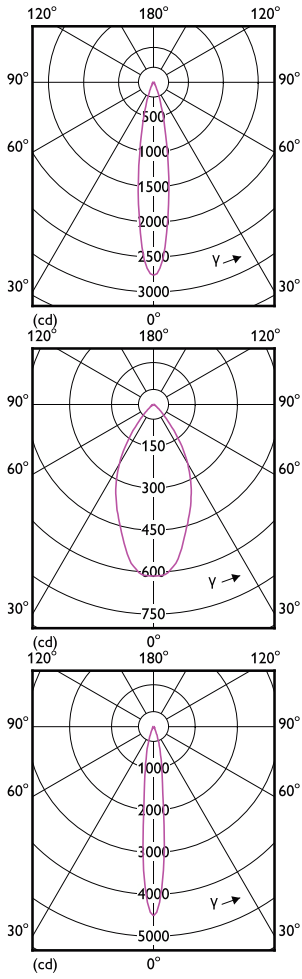

MASTER LED spot ExpertColor LV