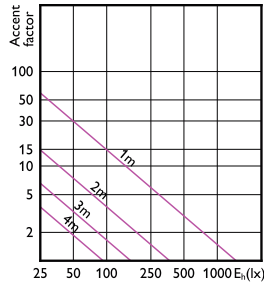

Accent Diagram - MAS LED MR16 ExpertColor
6.7-50W 940 36D