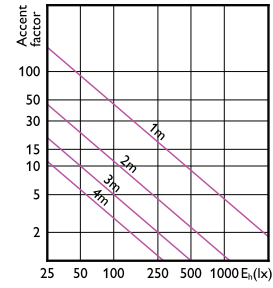

Accent Diagram - MAS LED MR16 ExpertColor
6.7-50W 927 10D