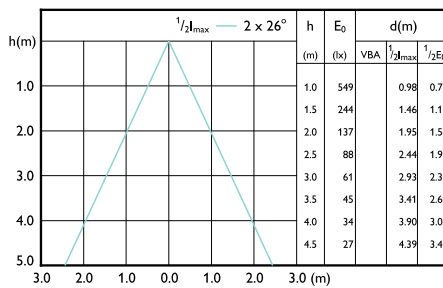

Beam diagram - MAS LED MR16 ExpertColor
6.7-50W 927 60D