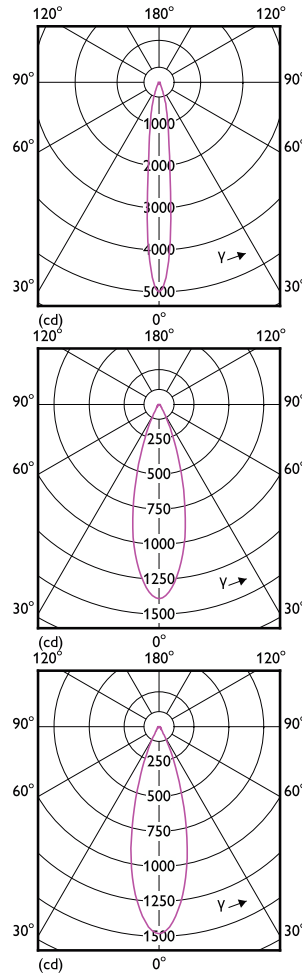

MASTER LED spot ExpertColor LV