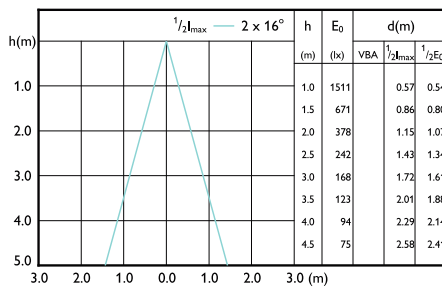

Beam Diagrams

Beam diagram - MAS LED ExpertColor 6.7-35W
MR16 940 10D

Beam diagram - MAS LED ExpertColor 6.7-35W
MR16 940 36D

Beam diagram - MAS LED ExpertColor 6.7-35W
MR16 930 24D

MASTER LED spot ExpertColor LV