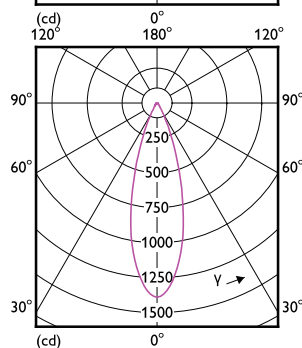

Approval and Application

Order Code	Full Product Name	Energy consumption kWh/1,000 hours
929003078802	MAS LED ExpertColor 6.7-35W MR16 927 10D	7 kWh
929003078902	MAS LED ExpertColor 6.7-35W MR16 930 10D	7 kWh
929003079002	MAS LED ExpertColor 6.7-35W MR16 940 10D	7 kWh
929003079702	MAS LED ExpertColor 7.5-43W MR16 927 24D	8 kWh
929003079802	MAS LED ExpertColor 7.5-43W MR16 930 24D	8 kWh
929003079902	MAS LED ExpertColor 7.5-43W MR16 940 24D	8 kWh
929003080002	MAS LED ExpertColor 7.5-43W MR16 927 36D	8 kWh
929003080102	MAS LED ExpertColor 7.5-43W MR16 930 36D	8 kWh
929003080202	MAS LED ExpertColor 7.5-43W MR16 940 36D	8 kWh
929003079102	MAS LED ExpertColor 6.7-35W MR16 927 24D	7 kWh
929003079202	MAS LED ExpertColor 6.7-35W MR16 930 24D	7 kWh
929003079302	MAS LED ExpertColor 6.7-35W MR16 940 24D	7 kWh
929003079402	MAS LED ExpertColor 6.7-35W MR16 927 36D	7 kWh
929003079502	MAS LED ExpertColor 6.7-35W MR16 930 36D	7 kWh
929003079602	MAS LED ExpertColor 6.7-35W MR16 940 36D	7 kWh