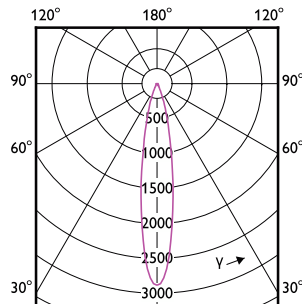

Approval and Application

Order Code	Full Product Name	Energy consumption kWh/1,000 hours
929003078802	MAS LED ExpertColor 6.7-35W MR16 927 10D	7 kWh
929003078902	MAS LED ExpertColor 6.7-35W MR16 930 10D	7 kWh
929003079002	MAS LED ExpertColor 6.7-35W MR16 940 10D	7 kWh
929003079702	MAS LED ExpertColor 7.5-43W MR16 927 24D	8 kWh
929003079802	MAS LED ExpertColor 7.5-43W MR16 930 24D	8 kWh
929003079902	MAS LED ExpertColor 7.5-43W MR16 940 24D	8 kWh
929003080002	MAS LED ExpertColor 7.5-43W MR16 927 36D	8 kWh
929003080102	MAS LED ExpertColor 7.5-43W MR16 930 36D	8 kWh
929003080202	MAS LED ExpertColor 7.5-43W MR16 940 36D	8 kWh
929003079102	MAS LED ExpertColor 6.7-35W MR16 927 24D	7 kWh
929003079202	MAS LED ExpertColor 6.7-35W MR16 930 24D	7 kWh
929003079302	MAS LED ExpertColor 6.7-35W MR16 940 24D	7 kWh
929003079402	MAS LED ExpertColor 6.7-35W MR16 927 36D	7 kWh
929003079502	MAS LED ExpertColor 6.7-35W MR16 930 36D	7 kWh
929003079602	MAS LED ExpertColor 6.7-35W MR16 940 36D	7 kWh