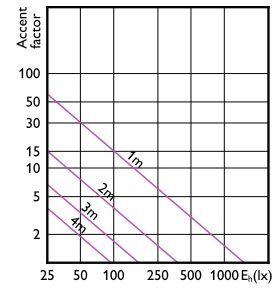

Accent Diagram - MAS LED
ExpertColor 6.7-35W MR16 940 36D