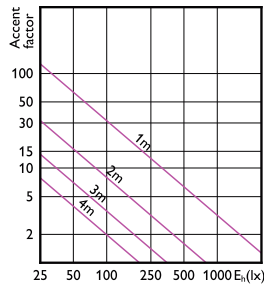

Accent Diagram - MAS LED
ExpertColor 6.7-35W MR16 940 24D

Accent Diagram - MAS LED ExpertColor
7.5-43W MR16 940 24D

MASTER LED spot ExpertColor LV

Accent Diagrams

Accent Diagram - MAS LED ExpertColor
7.5-43W MR16 927 36D