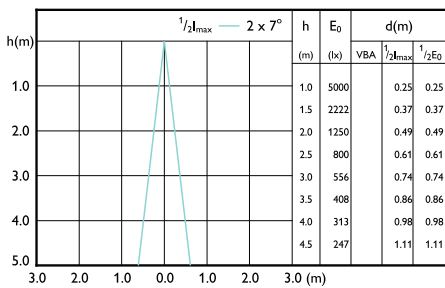

Beam Diagrams

Beam diagram - MAS LED ExpertColor 6.7-35W
MR16 940 10D

Beam diagram - MAS LED ExpertColor 6.7-35W
MR16 940 36D

Beam diagram - MAS LED ExpertColor 6.7-35W
MR16 930 24D

MASTER LED spot ExpertColor LV