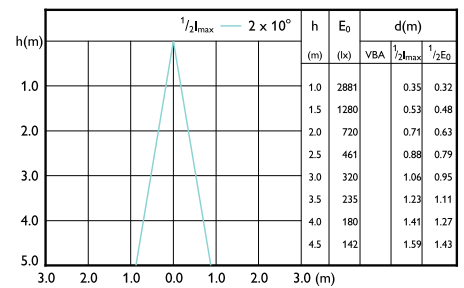

Beam Diagrams

Beam diagram - MAS LED ExpertColor 6.7-35W
MR16 940 10D

Beam diagram - MAS LED ExpertColor 6.7-35W
MR16 940 36D

Beam diagram - MAS LED ExpertColor 6.7-35W
MR16 930 24D

MASTER LED spot ExpertColor LV