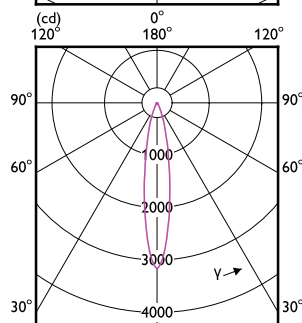

Approval and Application

Order Code	Full Product Name	Energy consumption kWh/1,000 hours
929003078802	MAS LED ExpertColor 6.7-35W MR16 927 10D	7 kWh
929003078902	MAS LED ExpertColor 6.7-35W MR16 930 10D	7 kWh
929003079002	MAS LED ExpertColor 6.7-35W MR16 940 10D	7 kWh
929003079702	MAS LED ExpertColor 7.5-43W MR16 927 24D	8 kWh
929003079802	MAS LED ExpertColor 7.5-43W MR16 930 24D	8 kWh
929003079902	MAS LED ExpertColor 7.5-43W MR16 940 24D	8 kWh
929003080002	MAS LED ExpertColor 7.5-43W MR16 927 36D	8 kWh
929003080102	MAS LED ExpertColor 7.5-43W MR16 930 36D	8 kWh
929003080202	MAS LED ExpertColor 7.5-43W MR16 940 36D	8 kWh
929003079102	MAS LED ExpertColor 6.7-35W MR16 927 24D	7 kWh
929003079202	MAS LED ExpertColor 6.7-35W MR16 930 24D	7 kWh
929003079302	MAS LED ExpertColor 6.7-35W MR16 940 24D	7 kWh
929003079402	MAS LED ExpertColor 6.7-35W MR16 927 36D	7 kWh
929003079502	MAS LED ExpertColor 6.7-35W MR16 930 36D	7 kWh
929003079602	MAS LED ExpertColor 6.7-35W MR16 940 36D	7 kWh