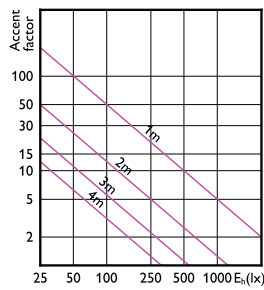

Accent Diagram - MAS LED
ExpertColor 6.7-35W MR16 940 10D