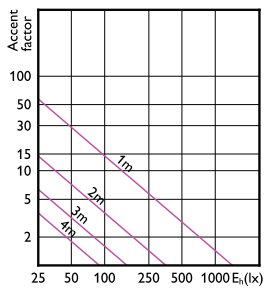

Accent Diagram - MAS LED ExpertColor
7.5-43W MR16 940 36D