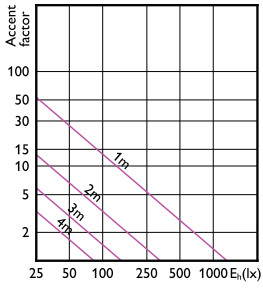

MASTER LED spot ExpertColor LV

Accent Diagrams

Accent Diagram - MAS LED ExpertColor
7.5-43W MR16 927 36D