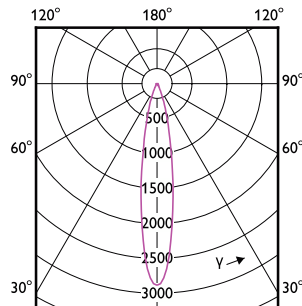

Approval and Application

Order Code	Full Product Name	Energy consumption kWh/1,000 hours
929003078802	MAS LED ExpertColor 6.7-35W MR16 927 10D	7 kWh
929003078902	MAS LED ExpertColor 6.7-35W MR16 930 10D	7 kWh
929003079002	MAS LED ExpertColor 6.7-35W MR16 940 10D	7 kWh
929003079702	MAS LED ExpertColor 7.5-43W MR16 927 24D	8 kWh
929003079802	MAS LED ExpertColor 7.5-43W MR16 930 24D	8 kWh
929003079902	MAS LED ExpertColor 7.5-43W MR16 940 24D	8 kWh
929003080002	MAS LED ExpertColor 7.5-43W MR16 927 36D	8 kWh
929003080102	MAS LED ExpertColor 7.5-43W MR16 930 36D	8 kWh
929003080202	MAS LED ExpertColor 7.5-43W MR16 940 36D	8 kWh
929003079102	MAS LED ExpertColor 6.7-35W MR16 927 24D	7 kWh
929003079202	MAS LED ExpertColor 6.7-35W MR16 930 24D	7 kWh
929003079302	MAS LED ExpertColor 6.7-35W MR16 940 24D	7 kWh
929003079402	MAS LED ExpertColor 6.7-35W MR16 927 36D	7 kWh
929003079502	MAS LED ExpertColor 6.7-35W MR16 930 36D	7 kWh
929003079602	MAS LED ExpertColor 6.7-35W MR16 940 36D	7 kWh