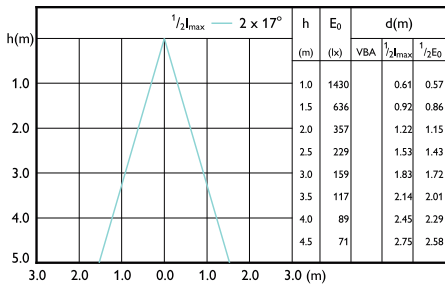

MASTER LED spot ExpertColor LV

Beam Diagrams

Beam diagram - MAS LED ExpertColor 7.5-43W MR16 940 36D