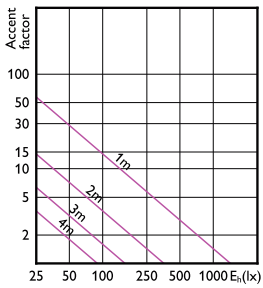

Accent Diagram - MAS LED ExpertColor
7.5-43W MR16 940 36D