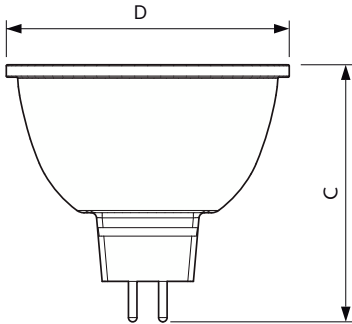

Dimensional drawing

Product	D	C
MAS LED ExpertColor 6.7-35W MR16 927 36D	50.5 mm	46 mm
MAS LED ExpertColor 6.7-35W MR16 930 36D	50.5 mm	46 mm
MAS LED ExpertColor 7.5-43W MR16 927 36D	50.5 mm	46 mm
MAS LED ExpertColor 7.5-43W MR16 930 24D	50.5 mm	46 mm
MAS LED ExpertColor 7.5-43W MR16 930 36D	50.5 mm	46 mm
MAS LED ExpertColor 7.5-43W MR16 940 24D	50.5 mm	46 mm
MAS LED ExpertColor 7.5-43W MR16 940 36D	50.5 mm	46 mm
MAS LED ExpertColor 6.7-35W MR16 927 10D	50.5 mm	46 mm
MAS LED ExpertColor 6.7-35W MR16 927 24D	50.5 mm	46 mm
MAS LED ExpertColor 6.7-35W MR16 930 10D	50.5 mm	46 mm
MAS LED ExpertColor 6.7-35W MR16 930 24D	50.5 mm	46 mm
MAS LED ExpertColor 6.7-35W MR16 940 10D	50.5 mm	46 mm
MAS LED ExpertColor 6.7-35W MR16 940 24D	50.5 mm	46 mm
MAS LED ExpertColor 6.7-35W MR16 940 36D	50.5 mm	46 mm
MAS LED ExpertColor 7.5-43W MR16 927 24D	50.5 mm	46 mm