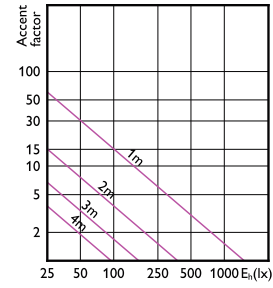

Accent Diagram - MAS LED
ExpertColor 6.7-35W MR16 940 36D