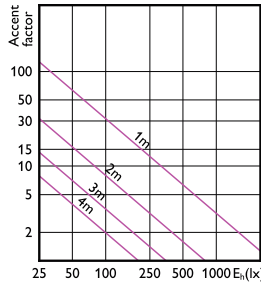

Accent Diagram - MAS LED
ExpertColor 6.7-35W MR16 940 24D

Accent Diagram - MAS LED ExpertColor
7.5-43W MR16 940 24D

MASTER LED spot ExpertColor LV

Accent Diagrams

Accent Diagram - MAS LED ExpertColor
7.5-43W MR16 927 36D