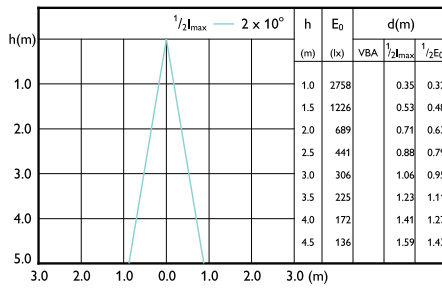

Beam Diagrams

Beam diagram - MAS LED ExpertColor 7.5-43W
MR16 927 36D

Beam diagram - MAS LED ExpertColor 6.7-35W
MR16 930 36D

Beam diagram - MAS LED ExpertColor 6.7-35W
MR16 927 10D

Beam diagram - MAS LED ExpertColor 7.5-43W
MR16 930 36D