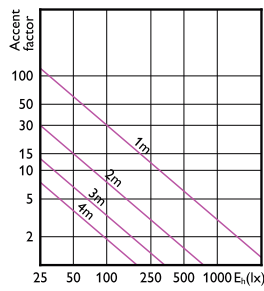

Accent Diagram - MAS LED
ExpertColor 6.7-35W MR16 930 24D

Accent Diagram - MAS LED ExpertColor
7.5-43W MR16 930 24D

Accent Diagram - MAS LED
ExpertColor 6.7-35W MR16 927 10D

Accent Diagram - MAS LED ExpertColor
6.7-35W MR16 927 36D