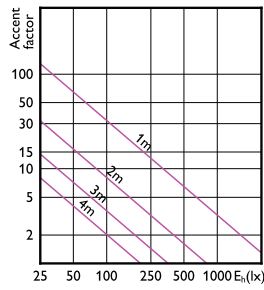

Accent Diagram - MAS LED ExpertColor
7.5-43W MR16 930 24D