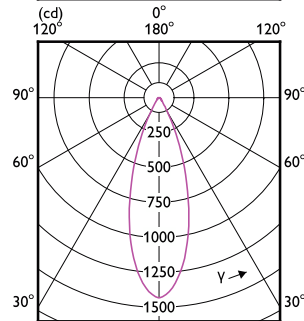

MASTER LED spot ExpertColor LV