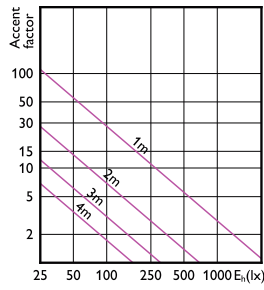

MASTER LED spot ExpertColor LV

MASTER LED spot ExpertColor LV

Accent Diagrams

Accent Diagram - MAS LED ExpertColor
7.5-43W MR16 930 36D

Accent Diagram - MAS LED
ExpertColor 6.7-35W MR16 927 24D

Accent Diagram - MAS LED ExpertColor
6.7-35W MR16 930 36D