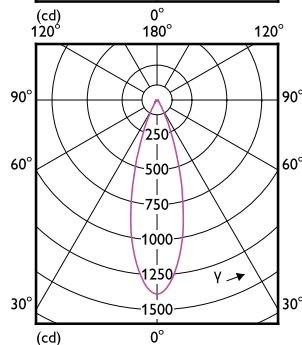

Approval and Application

Order Code	Full Product Name	Energy consumption kWh/1,000 hours
929003078802	MAS LED ExpertColor 6.7-35W MR16 927 10D	7 kWh
929003078902	MAS LED ExpertColor 6.7-35W MR16 930 10D	7 kWh
929003079002	MAS LED ExpertColor 6.7-35W MR16 940 10D	7 kWh
929003079702	MAS LED ExpertColor 7.5-43W MR16 927 24D	8 kWh
929003079802	MAS LED ExpertColor 7.5-43W MR16 930 24D	8 kWh
929003079902	MAS LED ExpertColor 7.5-43W MR16 940 24D	8 kWh
929003080002	MAS LED ExpertColor 7.5-43W MR16 927 36D	8 kWh
929003080102	MAS LED ExpertColor 7.5-43W MR16 930 36D	8 kWh
929003080202	MAS LED ExpertColor 7.5-43W MR16 940 36D	8 kWh
929003079102	MAS LED ExpertColor 6.7-35W MR16 927 24D	7 kWh
929003079202	MAS LED ExpertColor 6.7-35W MR16 930 24D	7 kWh
929003079302	MAS LED ExpertColor 6.7-35W MR16 940 24D	7 kWh
929003079402	MAS LED ExpertColor 6.7-35W MR16 927 36D	7 kWh
929003079502	MAS LED ExpertColor 6.7-35W MR16 930 36D	7 kWh
929003079602	MAS LED ExpertColor 6.7-35W MR16 940 36D	7 kWh