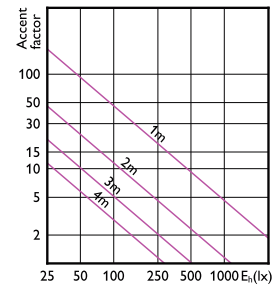

Accent Diagram - MAS LED
ExpertColor 6.7-35W MR16 927 10D