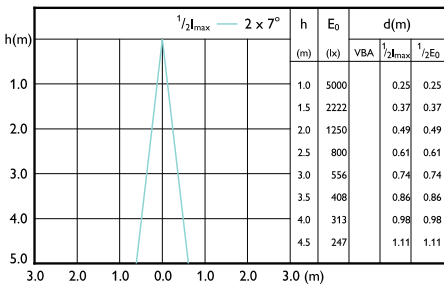

Beam Diagrams

Beam diagram - MAS LED ExpertColor 6.7-35W
MR16 930 10D

Beam diagram - MAS LED ExpertColor 6.7-35W
MR16 940 36D

Beam diagram - MAS LED ExpertColor 6.7-35W
MR16 930 24D

MASTER LED spot ExpertColor LV