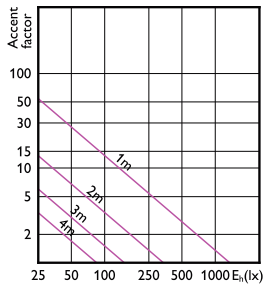

MASTER LED spot ExpertColor LV

Accent Diagrams

Accent Diagram - MAS LED ExpertColor
7.5-43W MR16 930 36D