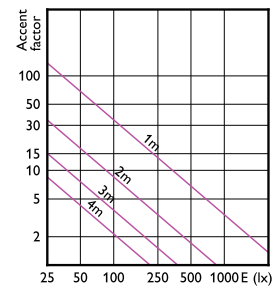

Accent Diagram - MAS LED ExpertColor
7.5-43W MR16 940 24D