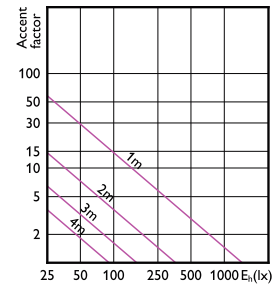

MASTER LED spot ExpertColor LV

MASTER LED spot ExpertColor LV

Accent Diagrams

Accent Diagram - MAS LED ExpertColor
7.5-43W MR16 930 36D

Accent Diagram - MAS LED
ExpertColor 6.7-35W MR16 927 24D

Accent Diagram - MAS LED ExpertColor
6.7-35W MR16 930 36D