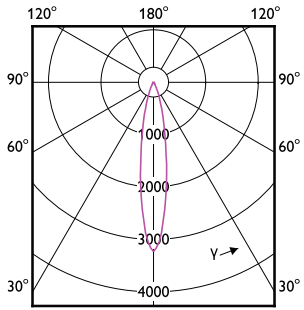

MASTER LED spot ExpertColor LV