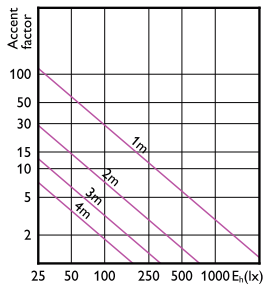

MASTER LED spot ExpertColor LV

MASTER LED spot ExpertColor LV

Accent Diagrams

Accent Diagram - MAS LED ExpertColor
7.5-43W MR16 930 36D

Accent Diagram - MAS LED
ExpertColor 6.7-35W MR16 927 24D

Accent Diagram - MAS LED ExpertColor
6.7-35W MR16 930 36D