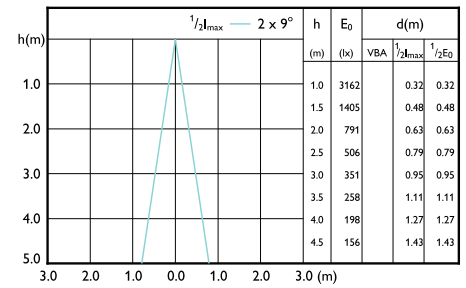

Beam diagram - MAS LED ExpertColor 7.5-43W
MR16 927 24D