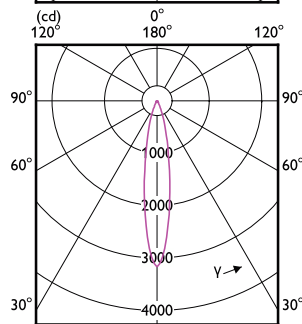

Approval and Application

Order Code	Full Product Name	Energy consumption kWh/1,000 hours
929003078802	MAS LED ExpertColor 6.7-35W MR16 927 10D	7 kWh
929003078902	MAS LED ExpertColor 6.7-35W MR16 930 10D	7 kWh
929003079002	MAS LED ExpertColor 6.7-35W MR16 940 10D	7 kWh
929003079702	MAS LED ExpertColor 7.5-43W MR16 927 24D	8 kWh
929003079802	MAS LED ExpertColor 7.5-43W MR16 930 24D	8 kWh
929003079902	MAS LED ExpertColor 7.5-43W MR16 940 24D	8 kWh
929003080002	MAS LED ExpertColor 7.5-43W MR16 927 36D	8 kWh
929003080102	MAS LED ExpertColor 7.5-43W MR16 930 36D	8 kWh
929003080202	MAS LED ExpertColor 7.5-43W MR16 940 36D	8 kWh
929003079102	MAS LED ExpertColor 6.7-35W MR16 927 24D	7 kWh
929003079202	MAS LED ExpertColor 6.7-35W MR16 930 24D	7 kWh
929003079302	MAS LED ExpertColor 6.7-35W MR16 940 24D	7 kWh
929003079402	MAS LED ExpertColor 6.7-35W MR16 927 36D	7 kWh
929003079502	MAS LED ExpertColor 6.7-35W MR16 930 36D	7 kWh
929003079602	MAS LED ExpertColor 6.7-35W MR16 940 36D	7 kWh