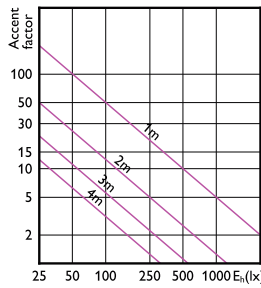

Accent Diagram - MAS LED
ExpertColor 6.7-35W MR16 930 10D