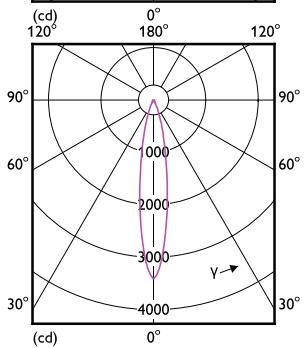

MASTER LED spot ExpertColor LV