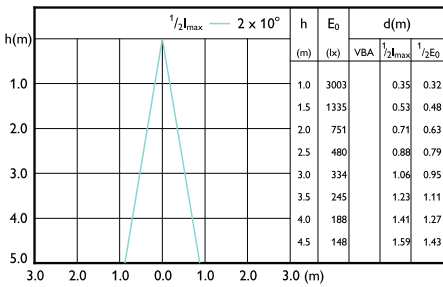

Beam diagram - MAS LED ExpertColor 6.7-35W
MR16 940 24D