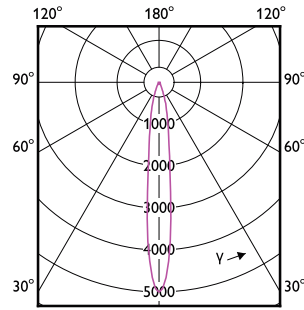

MASTER LED spot ExpertColor LV