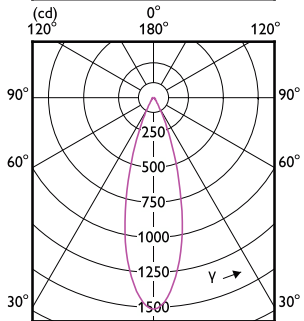

MASTER LED spot ExpertColor LV