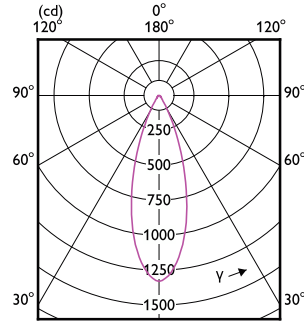

MASTER LED spot ExpertColor LV