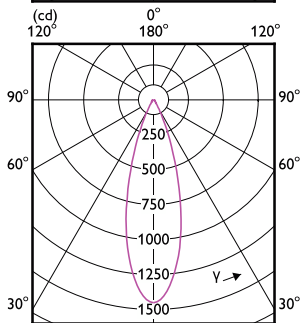

MASTER LED spot ExpertColor LV