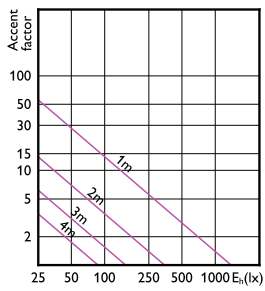

Accent Diagram - MAS LED ExpertColor
6.7-35W MR16 927 36D