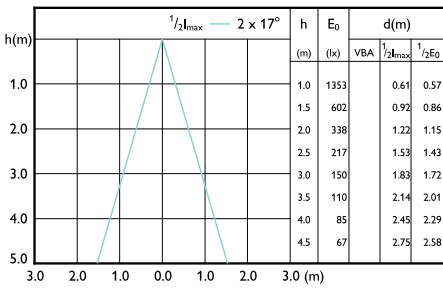

Beam Diagrams

Beam diagram - MAS LED ExpertColor 7.5-43W
MR16 927 36D

Beam diagram - MAS LED ExpertColor 6.7-35W
MR16 930 36D

Beam diagram - MAS LED ExpertColor 6.7-35W
MR16 927 10D

Beam diagram - MAS LED ExpertColor 7.5-43W
MR16 930 36D