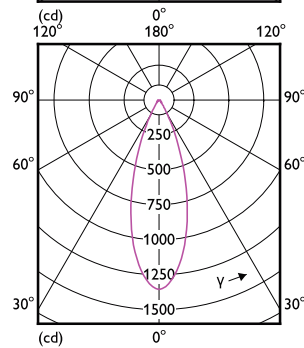

MASTER LED spot ExpertColor LV