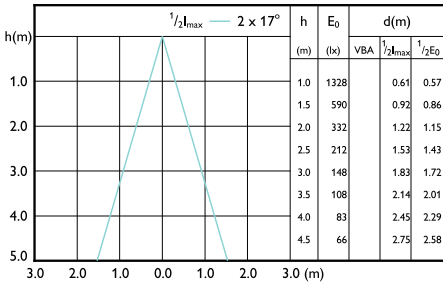

MASTER LED spot ExpertColor LV

Beam Diagrams

Beam diagram - MAS LED ExpertColor 7.5-43W
MR16 927 36D