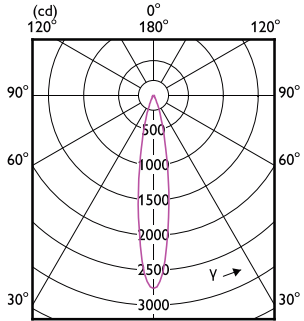

MASTER LED spot ExpertColor LV