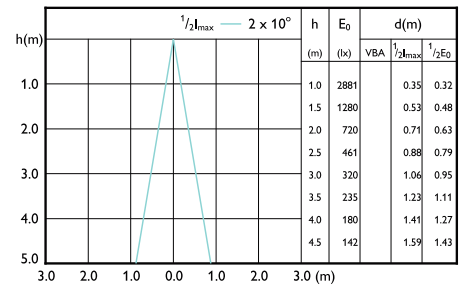

Beam Diagrams

Beam diagram - MAS LED ExpertColor 6.7-35W
MR16 930 10D

Beam diagram - MAS LED ExpertColor 6.7-35W
MR16 940 36D

Beam diagram - MAS LED ExpertColor 6.7-35W
MR16 930 24D

MASTER LED spot ExpertColor LV