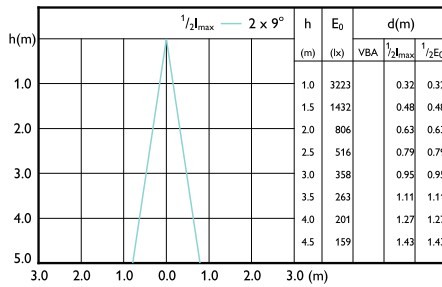

Beam diagram - MAS LED ExpertColor 7.5-43W
MR16 930 24D