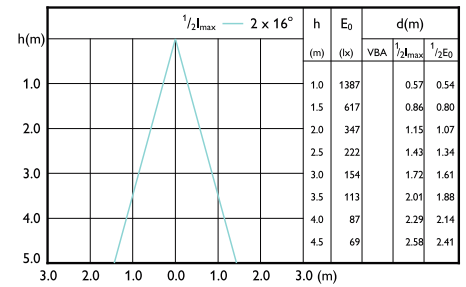

Beam diagram - MAS LED ExpertColor 6.7-35W
MR16 927 24D

Beam diagram - MAS LED ExpertColor 7.5-43W
MR16 927 24D

Beam diagram - MAS LED ExpertColor 6.7-35W
MR16 940 24D

Beam diagram - MAS LED ExpertColor 7.5-43W
MR16 930 24D