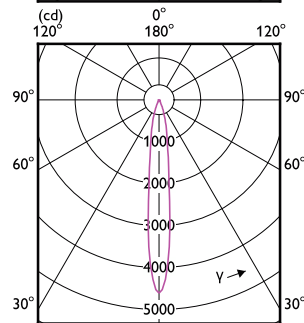

MASTER LED spot ExpertColor LV