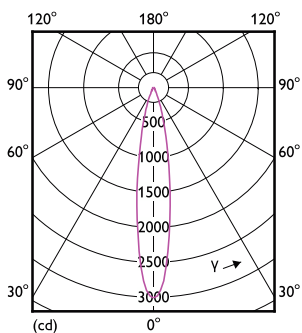

Approval and Application

Order Code	Full Product Name	Energy consumption kWh/1,000 hours
929003078802	MAS LED ExpertColor 6.7-35W MR16 927 10D	7 kWh
929003078902	MAS LED ExpertColor 6.7-35W MR16 930 10D	7 kWh
929003079002	MAS LED ExpertColor 6.7-35W MR16 940 10D	7 kWh
929003079702	MAS LED ExpertColor 7.5-43W MR16 927 24D	8 kWh
929003079802	MAS LED ExpertColor 7.5-43W MR16 930 24D	8 kWh
929003079902	MAS LED ExpertColor 7.5-43W MR16 940 24D	8 kWh
929003080002	MAS LED ExpertColor 7.5-43W MR16 927 36D	8 kWh
929003080102	MAS LED ExpertColor 7.5-43W MR16 930 36D	8 kWh
929003080202	MAS LED ExpertColor 7.5-43W MR16 940 36D	8 kWh
929003079102	MAS LED ExpertColor 6.7-35W MR16 927 24D	7 kWh
929003079202	MAS LED ExpertColor 6.7-35W MR16 930 24D	7 kWh
929003079302	MAS LED ExpertColor 6.7-35W MR16 940 24D	7 kWh
929003079402	MAS LED ExpertColor 6.7-35W MR16 927 36D	7 kWh
929003079502	MAS LED ExpertColor 6.7-35W MR16 930 36D	7 kWh
929003079602	MAS LED ExpertColor 6.7-35W MR16 940 36D	7 kWh