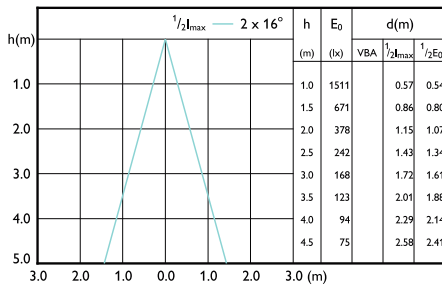

Beam Diagrams

Beam diagram - MAS LED ExpertColor 6.7-35W
MR16 930 10D

Beam diagram - MAS LED ExpertColor 6.7-35W
MR16 940 36D

Beam diagram - MAS LED ExpertColor 6.7-35W
MR16 930 24D

MASTER LED spot ExpertColor LV