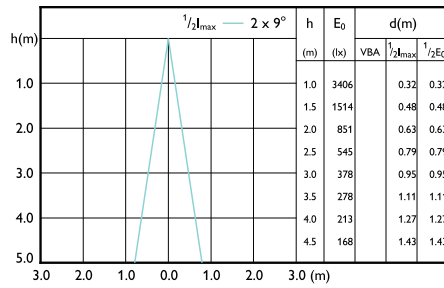

Beam diagram - MAS LED ExpertColor 7.5-43W MR16 940 24D