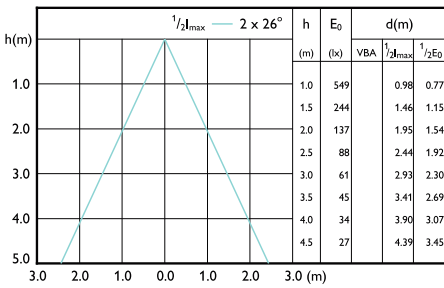

Beam Diagrams

Beam diagram - MAS LED ExpertColor 6.7-35W MR16 940 10D

Beam diagram - MAS LED MR16 ExpertColor 6.7-50W 930 24D

Beam diagram - MAS LED ExpertColor 6.7-35W MR16 940 36D

Beam diagram - MAS LED MR16 ExpertColor 6.7-50W 927 60D