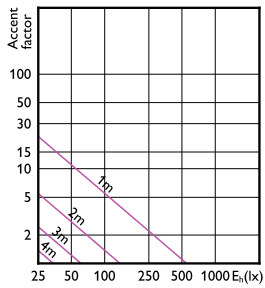

Accent Diagram - MAS LED MR16 ExpertColor
6.7-50W 927 60D