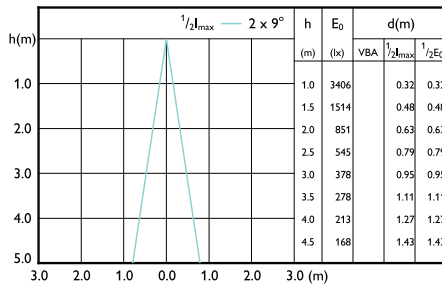

Beam diagram - MAS LED ExpertColor 7.5-43W MR16 940 24D