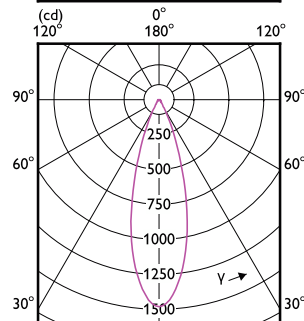

MASTER LED spot ExpertColor LV