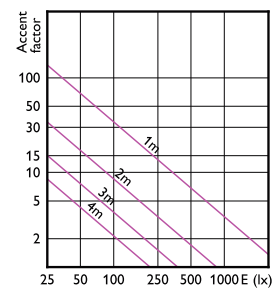

Accent Diagram - MAS LED
ExpertColor 6.7-35W MR16 940 24D

Accent Diagram - MAS LED MR16 ExpertColor
6.7-50W 940 36D

Accent Diagram - MAS LED MR16 ExpertColor
6.7-50W 927 10D

Accent Diagram - 6.3MR16/LED/
F25/927/D/EC/12V T20 10/1FB