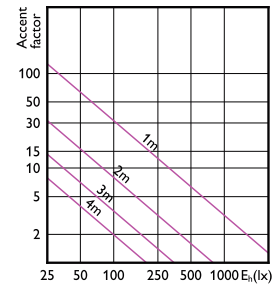

Accent Diagram - MAS LED ExpertColor
7.5-43W MR16 940 24D

MASTER LED spot ExpertColor LV

Accent Diagrams

Accent Diagram - MAS LED ExpertColor
7.5-43W MR16 927 36D

Accent Diagram -
7.8MR16/PER/930/F35/Dim/EC/12V 10/1FB