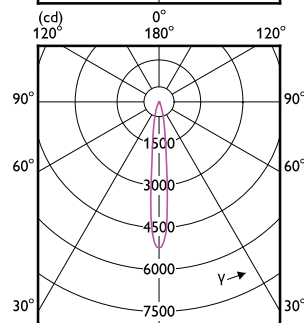

MASTER LED spot ExpertColor LV