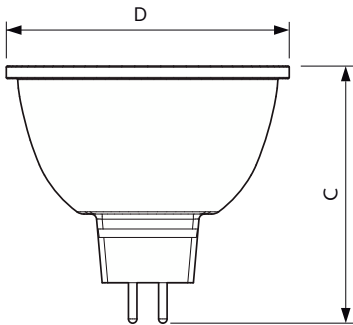

MASTER LED spot ExpertColor LV

Dimensional drawing

Product	D	C
6.3MR16/LED/F25/927/D/EC/12V T20 10/1FB	50.5 mm	46 mm
6.3MR16/LED/F35/927/D/EC/12V T20 10/1FB	50.5 mm	46 mm
6.3MR16/LED/F35/930/D/EC/12V T20 10/1FB	50.5 mm	46 mm
7.8MR16/PER/927/F25/Dim/EC/12V 10/1FB	50.5 mm	46 mm
7.8MR16/PER/930/F25/Dim/EC/12V 10/1FB	50.5 mm	46 mm
7.8MR16/PER/930/F35/Dim/EC/12V 10/1FB	50.5 mm	46 mm
7.8MR16/PER/930/S10/Dim/EC/12V 10/1FB	50.5 mm	46 mm
MAS LED ExpertColor 6.7-35W MR16 927 36D	50.5 mm	46 mm
MAS LED ExpertColor 6.7-35W MR16 930 36D	50.5 mm	46 mm
MAS LED ExpertColor 7.5-43W MR16 927 36D	50.5 mm	46 mm
MAS LED ExpertColor 7.5-43W MR16 930 24D	50.5 mm	46 mm
MAS LED ExpertColor 7.5-43W MR16 930 36D	50.5 mm	46 mm
MAS LED ExpertColor 7.5-43W MR16 940 24D	50.5 mm	46 mm
MAS LED ExpertColor 7.5-43W MR16 940 36D	50.5 mm	46 mm
MAS LED ExpertColor 6.7-35W MR16 927 10D	50.5 mm	46 mm
MAS LED ExpertColor 6.7-35W MR16 927 24D	50.5 mm	46 mm
MAS LED ExpertColor 6.7-35W MR16 927 60D	50.5 mm	46 mm
MAS LED ExpertColor 6.7-35W MR16 930 10D	50.5 mm	46 mm
MAS LED ExpertColor 6.7-35W MR16 930 24D	50.5 mm	46 mm
MAS LED ExpertColor 6.7-35W MR16 930 60D	50.5 mm	46 mm
MAS LED ExpertColor 6.7-35W MR16 940 10D	50.5 mm	46 mm
MAS LED ExpertColor 6.7-35W MR16 940 24D	50.5 mm	46 mm
MAS LED ExpertColor 6.7-35W MR16 940 36D	50.5 mm	46 mm
MAS LED ExpertColor 6.7-35W MR16 940 60D	50.5 mm	46 mm
MAS LED ExpertColor 7.5-43W MR16 927 24D	50.5 mm	46 mm
MAS LED MR16 ExpertColor 6.7-50W 927 60D	50.5 mm	46 mm
MAS LED MR16 ExpertColor 6.7-50W 930 60D	50.5 mm	46 mm

General Information

Switching Cycle 50,000

Light Technical

LLMF At End Of Nominal Lifetime (Nom) 70 %

Operating and Electrical

Input Frequency - Hz

Line Frequency - Hz

Starting Time (Nom) 0.5 s

Controls and Dimming

Dimmable Only with specific dimmers

Mechanical and Housing

Bulb Shape MR16

Approval and Application

Ambient temperature range -20 to +45 °C

General Information