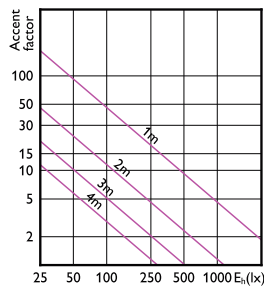

Accent Diagram - MAS LED
ExpertColor 6.7-35W MR16 927 10D