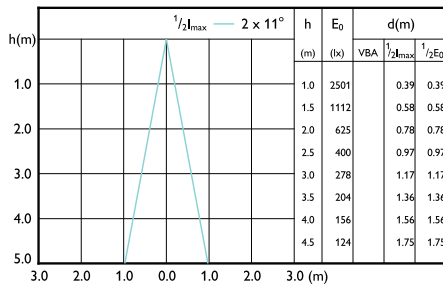

Beam Diagrams

Beam diagram - MAS LED ExpertColor 6.7-35W MR16 940 10D

Beam diagram - MAS LED MR16 ExpertColor 6.7-50W 930 24D

Beam diagram - MAS LED ExpertColor 6.7-35W MR16 940 36D

Beam diagram - MAS LED MR16 ExpertColor 6.7-50W 927 60D