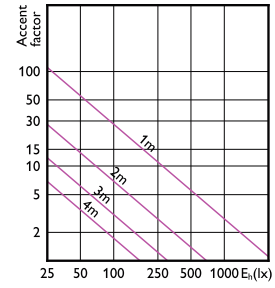

MASTER LED spot ExpertColor LV

MASTER LED spot ExpertColor LV

MASTER LED spot ExpertColor LV

Accent Diagrams

Accent Diagram - MAS LED MR16 ExpertColor
6.7-50W 927 36D

Accent Diagram - MAS LED ExpertColor
7.5-43W MR16 930 36D