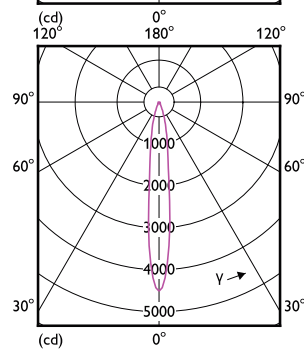

MASTER LED spot ExpertColor LV