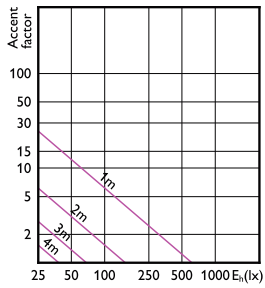

Accent Diagram -
7.8MR16/PER/930/F25/Dim/EC/12V 10/1FB

Accent Diagram - MAS LED
ExpertColor 6.7-35W MR16 927 10D

Accent Diagram - MAS LED MR16 ExpertColor
6.7-50W 930 10D

MASTER LED spot ExpertColor LV

Accent Diagrams