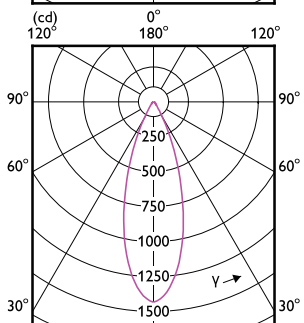

MASTER LED spot ExpertColor LV