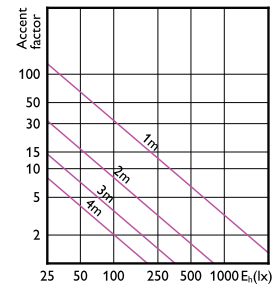

Accent Diagram - MAS LED ExpertColor
7.5-43W MR16 930 24D