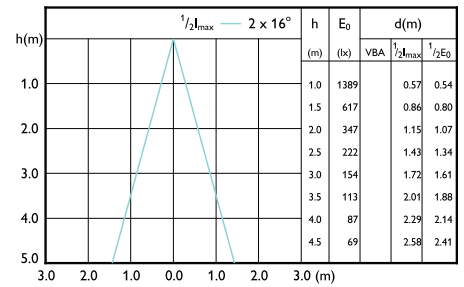

Beam diagram - 6.3MR16/LED/F25/927/D/EC/12V T20 10/1FB

Beam diagram - 7.8MR16/PER/930/F35/Dim/EC/12V 10/1FB

Beam diagram - MAS LED ExpertColor 6.7-35W MR16 930 24D

Beam diagram - MAS MR16 ExpertColor 6.7-50W 927 24D EZ10