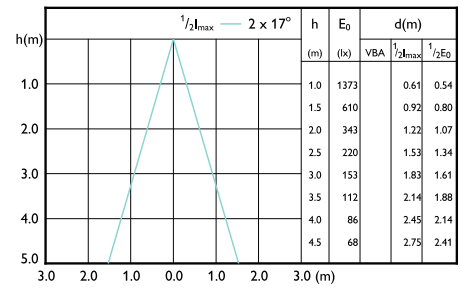

Beam diagram - 7.8MR16/PER/930/F35/Dim/EC/12V 10/1FB