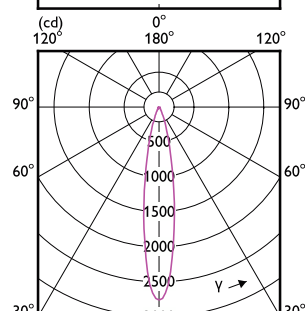

MASTER LED spot ExpertColor LV

Order Code	Full Product Name	Energy Consumption kWh/1000 h
929003079202	MAS LED ExpertColor 6.7-35W MR16 930 24D	7 kWh
929003079302	MAS LED ExpertColor 6.7-35W MR16 940 24D	7 kWh
929003079402	MAS LED ExpertColor 6.7-35W MR16 927 36D	7 kWh
929003079502	MAS LED ExpertColor 6.7-35W MR16 930 36D	7 kWh
929003079602	MAS LED ExpertColor 6.7-35W MR16 940 36D	7 kWh
929003077008	MAS LED MR16 ExpertColor 6.7-50W 927 24D	-
929003077010	MAS LED MR16 ExpertColor 6.7-50W 927 24D	-
929003077108	MAS LED MR16 ExpertColor 6.7-50W 930 24D	-
929003077110	MAS LED MR16 ExpertColor 6.7-50W 930 24D	-
929003077308	MAS LED MR16 ExpertColor 6.7-50W 927 36D	-
929003077310	MAS LED MR16 ExpertColor 6.7-50W 927 36D	-
929003077408	MAS LED MR16 ExpertColor 6.7-50W 930 36D	-
929003077410	MAS LED MR16 ExpertColor 6.7-50W 930 36D	-
929003077508	MAS LED MR16 ExpertColor 6.7-50W 940 36D	-
929003077918	MAS MR16 ExpertColor6.7-50W 927 24D EZ10	-
929003078018	MAS MR16 ExpertColor6.7-50W 930 24D EZ10	-
929003078318	MAS MR16 ExpertColor6.7-50W 930 36D EZ10	-
929003076710	MAS LED MR16 ExpertColor 6.7-50W 927 10D	-
929003076808	MAS LED MR16 ExpertColor 6.7-50W 930 10D	-