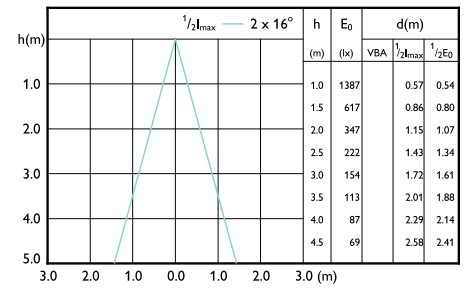

Beam diagram - MAS LED ExpertColor 6.7-35W MR16 927 36D