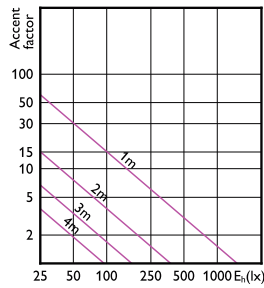

Accent Diagram - MAS LED
ExpertColor 6.7-35W MR16 940 36D