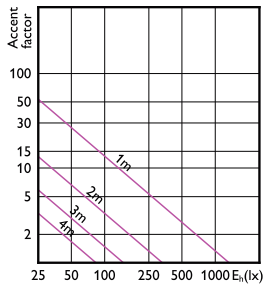

MASTER LED spot ExpertColor LV

Accent Diagrams

Accent Diagram - MAS LED ExpertColor
7.5-43W MR16 927 36D