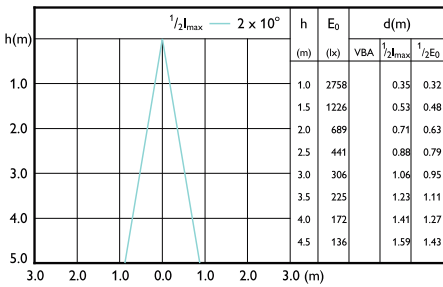

Beam diagram - MAS LED ExpertColor 6.7-35W MR16 927 10D

Beam diagram - MAS LED MR16 ExpertColor 6.7-50W 940 36D

Beam diagram - MAS LED ExpertColor 7.5-43W MR16 930 36D

Beam diagram - MAS LED MR16 ExpertColor 6.7-50W 930 60D