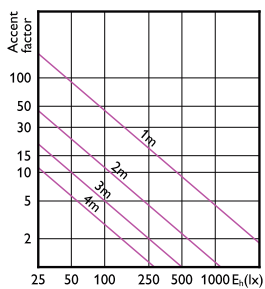

Accent Diagram - MAS LED MR16 ExpertColor
6.7-50W 927 10D