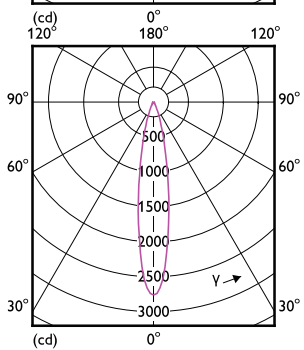

MASTER LED spot ExpertColor LV