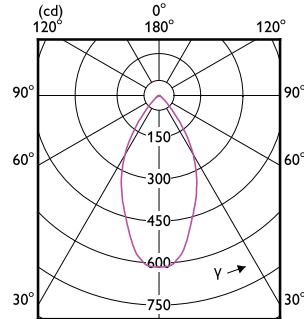

MASTER LED spot ExpertColor LV