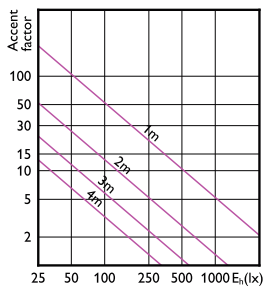

Accent Diagram -
7.8MR16/PER/930/S10/Dim/EC/12V 10/1FB