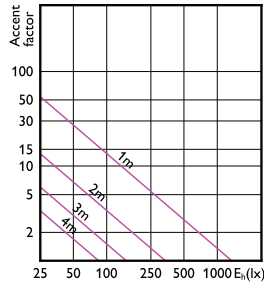

MASTER LED spot ExpertColor LV

MASTER LED spot ExpertColor LV

MASTER LED spot ExpertColor LV

Accent Diagrams

Accent Diagram - MAS LED MR16 ExpertColor
6.7-50W 927 36D

Accent Diagram - MAS LED ExpertColor
7.5-43W MR16 930 36D