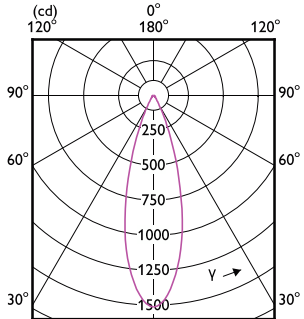

MASTER LED spot ExpertColor LV