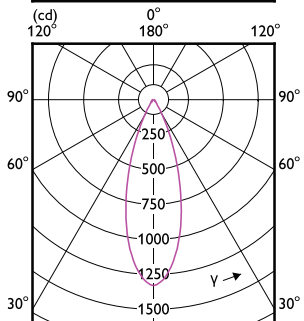

MASTER LED spot ExpertColor LV