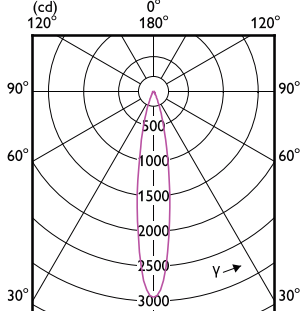

MASTER LED spot ExpertColor LV

Order Code	Full Product Name	Energy Consumption kWh/1000 h
929003079202	MAS LED ExpertColor 6.7-35W MR16 930 24D	7 kWh
929003079302	MAS LED ExpertColor 6.7-35W MR16 940 24D	7 kWh
929003079402	MAS LED ExpertColor 6.7-35W MR16 927 36D	7 kWh
929003079502	MAS LED ExpertColor 6.7-35W MR16 930 36D	7 kWh
929003079602	MAS LED ExpertColor 6.7-35W MR16 940 36D	7 kWh
929003077008	MAS LED MR16 ExpertColor 6.7-50W 927 24D	-
929003077010	MAS LED MR16 ExpertColor 6.7-50W 927 24D	-
929003077108	MAS LED MR16 ExpertColor 6.7-50W 930 24D	-
929003077110	MAS LED MR16 ExpertColor 6.7-50W 930 24D	-
929003077308	MAS LED MR16 ExpertColor 6.7-50W 927 36D	-
929003077310	MAS LED MR16 ExpertColor 6.7-50W 927 36D	-
929003077408	MAS LED MR16 ExpertColor 6.7-50W 930 36D	-
929003077410	MAS LED MR16 ExpertColor 6.7-50W 930 36D	-
929003077508	MAS LED MR16 ExpertColor 6.7-50W 940 36D	-
929003077918	MAS MR16 ExpertColor6.7-50W 927 24D EZ10	-
929003078018	MAS MR16 ExpertColor6.7-50W 930 24D EZ10	-
929003078318	MAS MR16 ExpertColor6.7-50W 930 36D EZ10	-
929003076710	MAS LED MR16 ExpertColor 6.7-50W 927 10D	-
929003076808	MAS LED MR16 ExpertColor 6.7-50W 930 10D	-