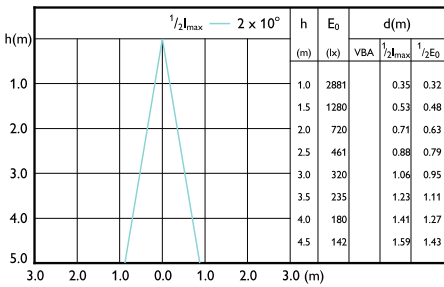

Beam diagram - MAS LED ExpertColor 6.7-35W MR16 930 24D