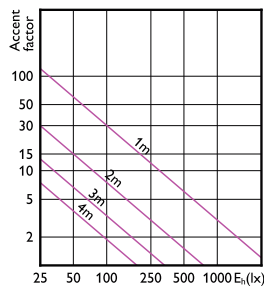

Accent Diagram - MAS LED MR16 ExpertColor
6.7-50W 930 60D

Accent Diagram - MAS MR16
ExpertColor 6.7-50W 927 24D EZ10

Accent Diagram - MAS LED ExpertColor
6.7-35W MR16 927 36D

Accent Diagram -
7.8MR16/PER/930/S10/Dim/EC/12V 10/1FB