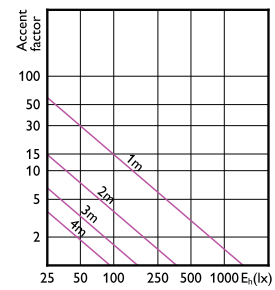

Accent Diagram - MAS LED MR16 ExpertColor
6.7-50W 940 36D