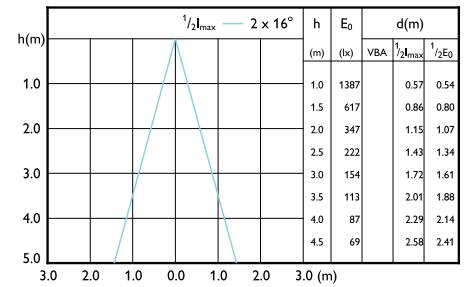

Beam diagram - MAS LED ExpertColor 7.5-43W MR16 930 24D

Beam diagram - MAS LED ExpertColor 6.7-35W MR16 927 36D

Beam diagram - MAS LED ExpertColor 7.5-43W MR16 940 36D

Beam diagram - MAS LED ExpertColor 7.5-43W MR16 940 24D