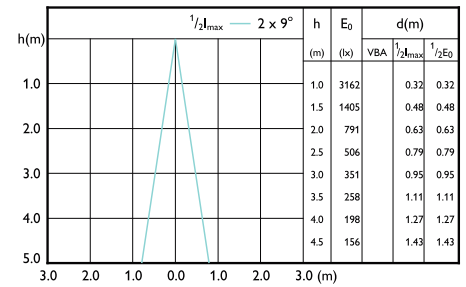

Beam diagram - MAS LED ExpertColor 7.5-43W MR16 927 24D