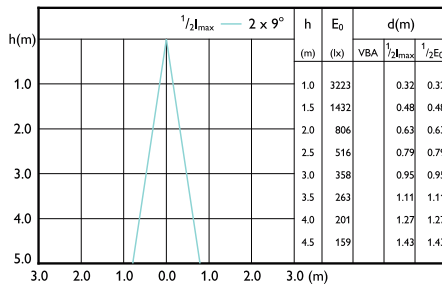

Beam diagram - MAS LED ExpertColor 6.7-35W MR16 940 24D

Beam diagram - MAS LED MR16 ExpertColor 6.7-50W 930 10D

Beam diagram - 7.8MR16/PER/930/F25/Dim/EC/12V 10/1FB

Beam diagram - 7.8MR16/PER/930/S10/Dim/EC/12V 10/1FB