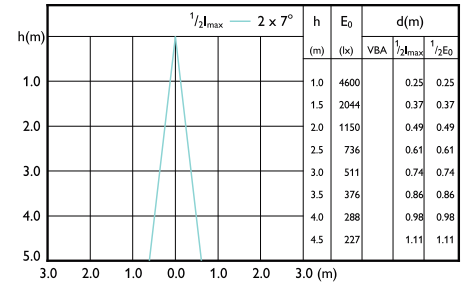

Beam diagram - 6.3MR16/LED/F35/930/D/EC/12V T20 10/1FB

MASTER LED spot ExpertColor LV

Beam Diagrams

Beam diagram - MAS LED ExpertColor 7.5-43W MR16 927 36D

Beam diagram - MAS LED ExpertColor 6.7-35W MR16 930 36D