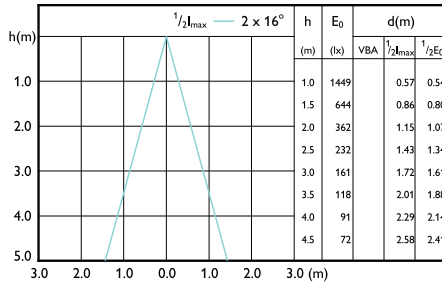

Beam diagram - MAS LED ExpertColor 6.7-35W MR16 930 36D