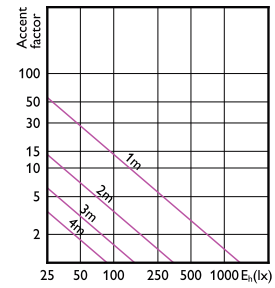

Accent Diagram - MAS LED ExpertColor
6.7-35W MR16 927 36D