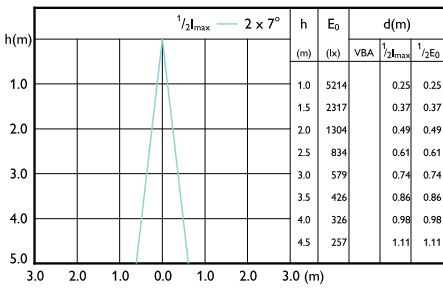

Beam diagram - 7.8MR16/PER/930/S10/Dim/EC/12V 10/1FB