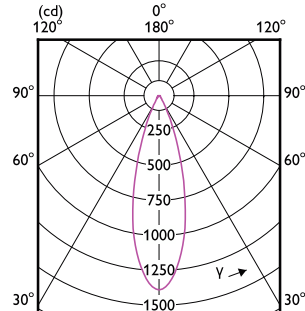

MASTER LED spot ExpertColor LV

Order Code	Full Product Name	Energy Consumption kWh/1000 h
929003079202	MAS LED ExpertColor 6.7-35W MR16 930 24D	7 kWh
929003079302	MAS LED ExpertColor 6.7-35W MR16 940 24D	7 kWh
929003079402	MAS LED ExpertColor 6.7-35W MR16 927 36D	7 kWh
929003079502	MAS LED ExpertColor 6.7-35W MR16 930 36D	7 kWh
929003079602	MAS LED ExpertColor 6.7-35W MR16 940 36D	7 kWh
929003077008	MAS LED MR16 ExpertColor 6.7-50W 927 24D	-
929003077010	MAS LED MR16 ExpertColor 6.7-50W 927 24D	-
929003077108	MAS LED MR16 ExpertColor 6.7-50W 930 24D	-
929003077110	MAS LED MR16 ExpertColor 6.7-50W 930 24D	-
929003077308	MAS LED MR16 ExpertColor 6.7-50W 927 36D	-
929003077310	MAS LED MR16 ExpertColor 6.7-50W 927 36D	-
929003077408	MAS LED MR16 ExpertColor 6.7-50W 930 36D	-
929003077410	MAS LED MR16 ExpertColor 6.7-50W 930 36D	-
929003077508	MAS LED MR16 ExpertColor 6.7-50W 940 36D	-
929003077918	MAS MR16 ExpertColor6.7-50W 927 24D EZ10	-
929003078018	MAS MR16 ExpertColor6.7-50W 930 24D EZ10	-
929003078318	MAS MR16 ExpertColor6.7-50W 930 36D EZ10	-
929003076710	MAS LED MR16 ExpertColor 6.7-50W 927 10D	-
929003076808	MAS LED MR16 ExpertColor 6.7-50W 930 10D	-