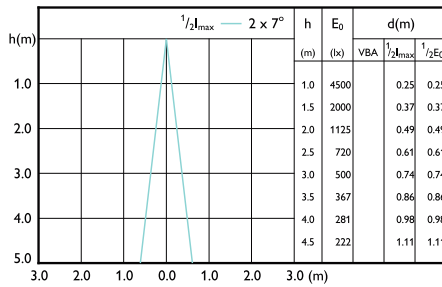

Beam diagram - MAS LED MR16 ExpertColor 6.7-50W 927 10D