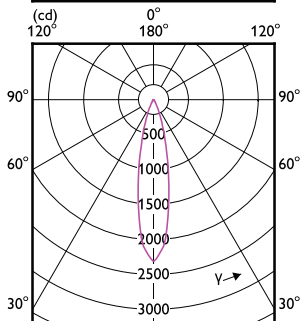

MASTER LED spot ExpertColor LV