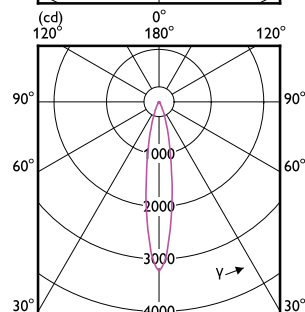

MASTER LED spot ExpertColor LV

Order Code	Full Product Name	Energy Consumption kWh/1000 h
929003079202	MAS LED ExpertColor 6.7-35W MR16 930 24D	7 kWh
929003079302	MAS LED ExpertColor 6.7-35W MR16 940 24D	7 kWh
929003079402	MAS LED ExpertColor 6.7-35W MR16 927 36D	7 kWh
929003079502	MAS LED ExpertColor 6.7-35W MR16 930 36D	7 kWh
929003079602	MAS LED ExpertColor 6.7-35W MR16 940 36D	7 kWh
929003077008	MAS LED MR16 ExpertColor 6.7-50W 927 24D	-
929003077010	MAS LED MR16 ExpertColor 6.7-50W 927 24D	-
929003077108	MAS LED MR16 ExpertColor 6.7-50W 930 24D	-
929003077110	MAS LED MR16 ExpertColor 6.7-50W 930 24D	-
929003077308	MAS LED MR16 ExpertColor 6.7-50W 927 36D	-
929003077310	MAS LED MR16 ExpertColor 6.7-50W 927 36D	-
929003077408	MAS LED MR16 ExpertColor 6.7-50W 930 36D	-
929003077410	MAS LED MR16 ExpertColor 6.7-50W 930 36D	-
929003077508	MAS LED MR16 ExpertColor 6.7-50W 940 36D	-
929003077918	MAS MR16 ExpertColor6.7-50W 927 24D EZ10	-
929003078018	MAS MR16 ExpertColor6.7-50W 930 24D EZ10	-
929003078318	MAS MR16 ExpertColor6.7-50W 930 36D EZ10	-
929003076710	MAS LED MR16 ExpertColor 6.7-50W 927 10D	-
929003076808	MAS LED MR16 ExpertColor 6.7-50W 930 10D	-