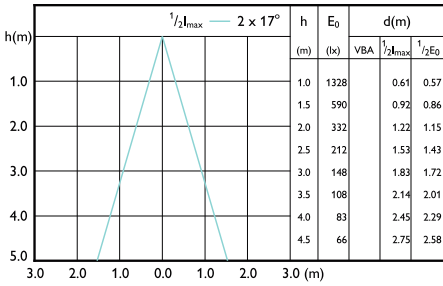

MASTER LED spot ExpertColor LV

Beam Diagrams

Beam diagram - MAS LED ExpertColor 7.5-43W MR16 927 36D