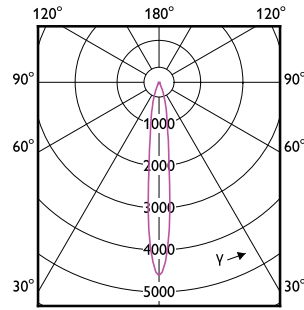

MASTER LED spot ExpertColor LV