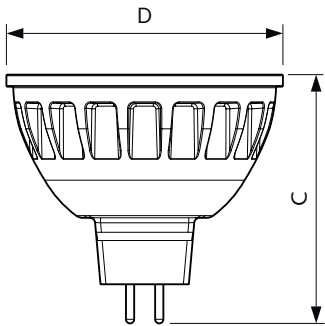

Versions

LEDspots GMGC 1 MR16 EZ10 2

Dimensional drawing

Product	D	C
MAS LED MR16 ExpertColor 6.7-50W 927 10D	50.5 mm	46 mm
MAS LED MR16 ExpertColor 6.7-50W 927 24D	50.5 mm	46 mm
MAS LED MR16 ExpertColor 6.7-50W 927 24D	50.5 mm	46 mm
MAS LED MR16 ExpertColor 6.7-50W 927 36D	50.5 mm	46 mm
MAS LED MR16 ExpertColor 6.7-50W 927 36D	50.5 mm	46 mm
MAS LED MR16 ExpertColor 6.7-50W 930 10D	50.5 mm	46 mm
MAS LED MR16 ExpertColor 6.7-50W 930 24D	50.5 mm	46 mm
MAS LED MR16 ExpertColor 6.7-50W 930 24D	50.5 mm	46 mm
MAS LED MR16 ExpertColor 6.7-50W 930 36D	50.5 mm	46 mm
MAS LED MR16 ExpertColor 6.7-50W 930 36D	50.5 mm	46 mm
MAS LED MR16 ExpertColor 6.7-50W 930 36D	50.5 mm	46 mm
MAS LED MR16 ExpertColor 6.7-50W 940 36D	50.5 mm	46 mm