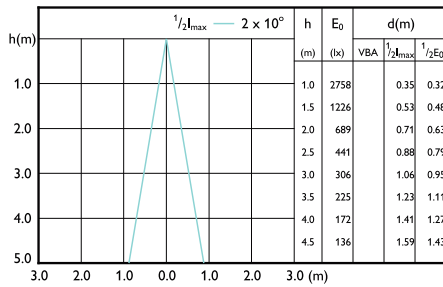

Beam diagram - MAS MR16 ExpertColor 6.7-50W 927 24D EZ10