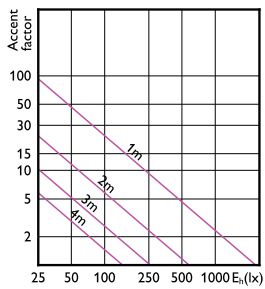

Accent Diagram - MAS LED
ExpertColor 6.7-35W MR16 927 24D

Accent Diagram - MAS LED ExpertColor
6.7-35W MR16 930 36D

Accent Diagram - MAS LED
ExpertColor 6.7-35W MR16 930 24D

Accent Diagram - MAS LED ExpertColor
7.5-43W MR16 930 24D