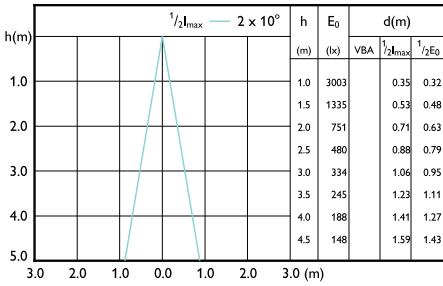

Beam diagram - MAS LED ExpertColor 6.7-35W MR16 927 24D

Beam diagram - MAS LED MR16 ExpertColor 6.7-50W 927 10D

Beam diagram - MAS LED ExpertColor 7.5-43W MR16 927 24D

MASTER LED spot ExpertColor LV

Beam Diagrams