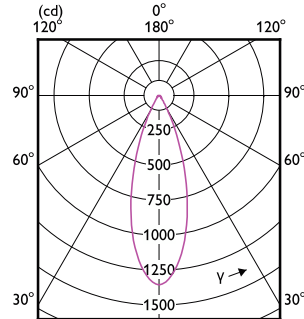

MASTER LED spot ExpertColor LV