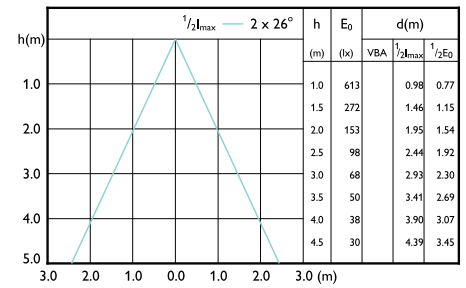

Beam diagram - MAS LED MR16 ExpertColor 6.7-50W 930 60D