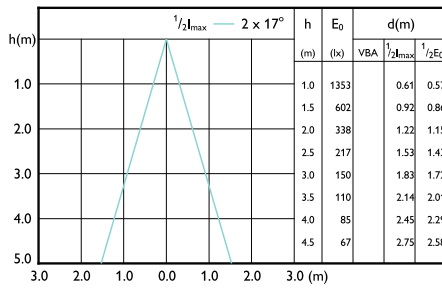

Beam diagram - MAS LED ExpertColor 7.5-43W MR16 930 36D