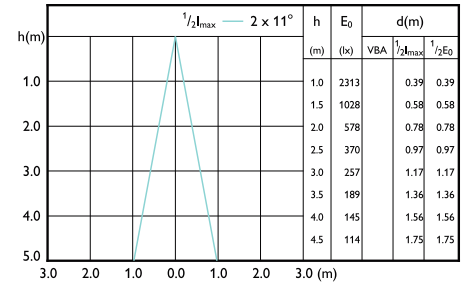

Beam diagram - 7.8MR16/PER/930/F25/Dim/EC/12V 10/1FB