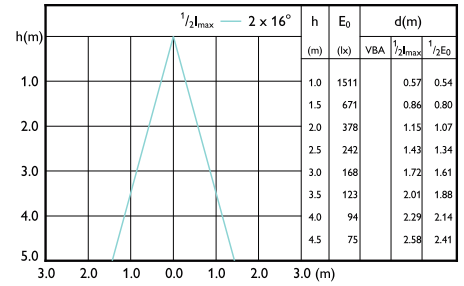

Beam diagram - MAS LED ExpertColor 6.7-35W MR16 940 36D