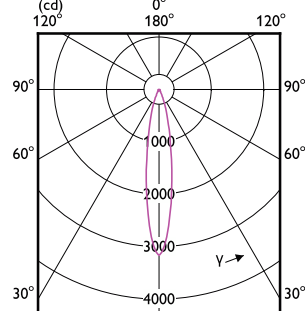

MASTER LED spot ExpertColor LV

Order Code	Full Product Name	Energy Consumption kWh/1000 h
929003079202	MAS LED ExpertColor 6.7-35W MR16 930 24D	7 kWh
929003079302	MAS LED ExpertColor 6.7-35W MR16 940 24D	7 kWh
929003079402	MAS LED ExpertColor 6.7-35W MR16 927 36D	7 kWh
929003079502	MAS LED ExpertColor 6.7-35W MR16 930 36D	7 kWh
929003079602	MAS LED ExpertColor 6.7-35W MR16 940 36D	7 kWh
929003077008	MAS LED MR16 ExpertColor 6.7-50W 927 24D	-
929003077010	MAS LED MR16 ExpertColor 6.7-50W 927 24D	-
929003077108	MAS LED MR16 ExpertColor 6.7-50W 930 24D	-
929003077110	MAS LED MR16 ExpertColor 6.7-50W 930 24D	-
929003077308	MAS LED MR16 ExpertColor 6.7-50W 927 36D	-
929003077310	MAS LED MR16 ExpertColor 6.7-50W 927 36D	-
929003077408	MAS LED MR16 ExpertColor 6.7-50W 930 36D	-
929003077410	MAS LED MR16 ExpertColor 6.7-50W 930 36D	-
929003077508	MAS LED MR16 ExpertColor 6.7-50W 940 36D	-
929003077918	MAS MR16 ExpertColor6.7-50W 927 24D EZ10	-
929003078018	MAS MR16 ExpertColor6.7-50W 930 24D EZ10	-
929003078318	MAS MR16 ExpertColor6.7-50W 930 36D EZ10	-
929003076710	MAS LED MR16 ExpertColor 6.7-50W 927 10D	-
929003076808	MAS LED MR16 ExpertColor 6.7-50W 930 10D	-