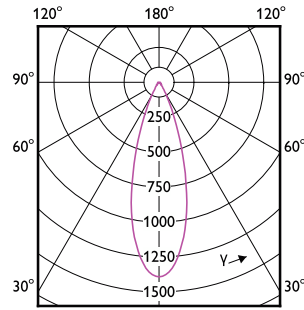

MASTER LED spot ExpertColor LV