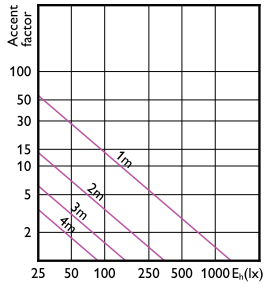

MASTER LED spot ExpertColor LV

MASTER LED spot ExpertColor LV

MASTER LED spot ExpertColor LV

Accent Diagrams

Accent Diagram - MAS LED MR16 ExpertColor
6.7-50W 927 36D

Accent Diagram - MAS LED ExpertColor
7.5-43W MR16 930 36D