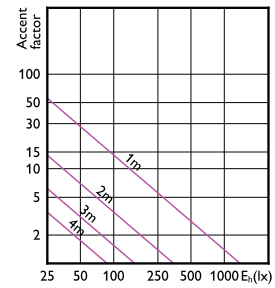

Accent Diagram - 6.3MR16/LED/
F35/930/D/EC/12V T20 10/1FB