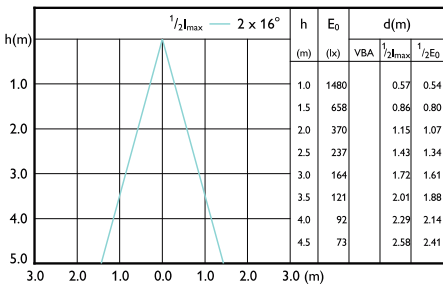

Beam diagram - MAS LED MR16 ExpertColor 6.7-50W 940 36D