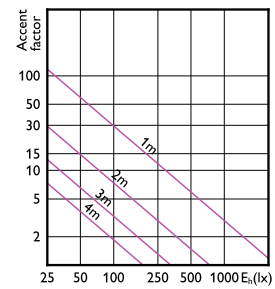

Accent Diagram - MAS LED MR16 ExpertColor
6.7-50W 930 24D