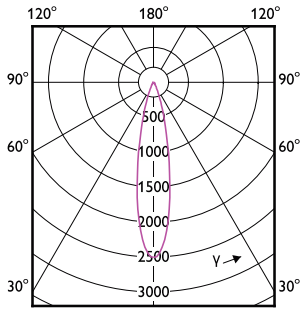

MASTER LED spot ExpertColor LV