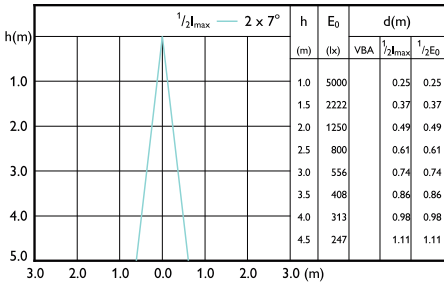

MASTER LED spot ExpertColor LV

Beam Diagrams

Beam diagram - MAS LED ExpertColor 6.7-35W MR16 940 10D