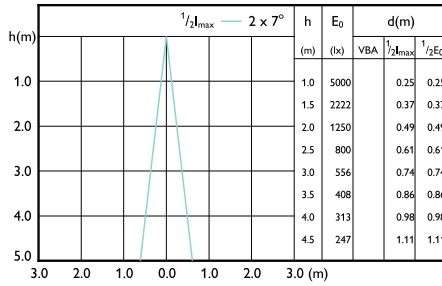

Beam diagram - MAS LED MR16 ExpertColor 6.7-50W 930 10D