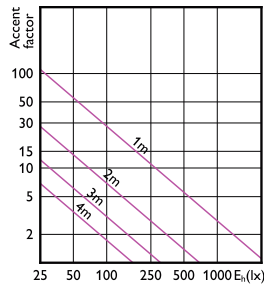

Accent Diagram - MAS MR16
ExpertColor 6.7-50W 927 24D EZ10