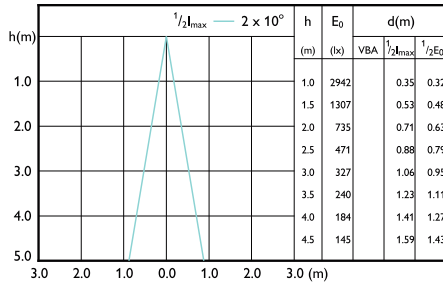

Beam diagram - MAS LED MR16 ExpertColor 6.7-50W 930 24D