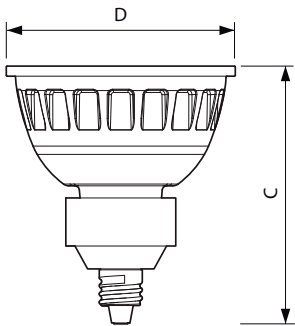

Versions

LEDspots GMGC 1 MR16 EZ10 2

Dimensional drawing

Product	D	C
MAS LED MR16 ExpertColor 6.7-50W 927 10D	50.5 mm	46 mm
MAS LED MR16 ExpertColor 6.7-50W 927 24D	50.5 mm	46 mm
MAS LED MR16 ExpertColor 6.7-50W 927 24D	50.5 mm	46 mm
MAS LED MR16 ExpertColor 6.7-50W 927 36D	50.5 mm	46 mm
MAS LED MR16 ExpertColor 6.7-50W 927 36D	50.5 mm	46 mm
MAS LED MR16 ExpertColor 6.7-50W 930 10D	50.5 mm	46 mm
MAS LED MR16 ExpertColor 6.7-50W 930 24D	50.5 mm	46 mm
MAS LED MR16 ExpertColor 6.7-50W 930 24D	50.5 mm	46 mm
MAS LED MR16 ExpertColor 6.7-50W 930 36D	50.5 mm	46 mm
MAS LED MR16 ExpertColor 6.7-50W 930 36D	50.5 mm	46 mm
MAS LED MR16 ExpertColor 6.7-50W 930 36D	50.5 mm	46 mm
MAS LED MR16 ExpertColor 6.7-50W 940 36D	50.5 mm	46 mm