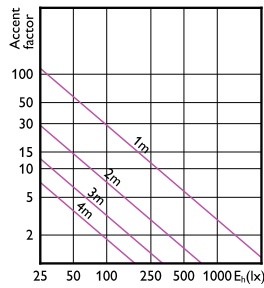

Accent Diagram - MAS LED
ExpertColor 6.7-35W MR16 930 24D