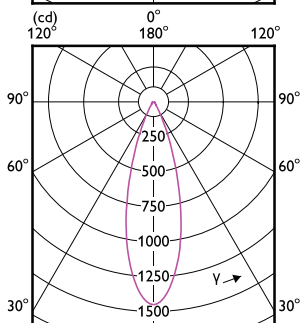

MASTER LED spot ExpertColor LV