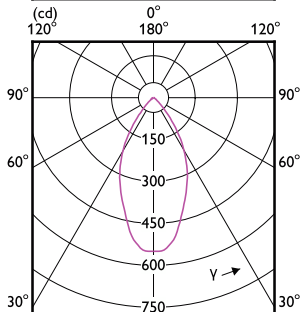

MASTER LED spot ExpertColor LV

Order Code	Full Product Name	Energy Consumption kWh/1000 h
929003079202	MAS LED ExpertColor 6.7-35W MR16 930 24D	7 kWh
929003079302	MAS LED ExpertColor 6.7-35W MR16 940 24D	7 kWh
929003079402	MAS LED ExpertColor 6.7-35W MR16 927 36D	7 kWh
929003079502	MAS LED ExpertColor 6.7-35W MR16 930 36D	7 kWh
929003079602	MAS LED ExpertColor 6.7-35W MR16 940 36D	7 kWh
929003077008	MAS LED MR16 ExpertColor 6.7-50W 927 24D	-
929003077010	MAS LED MR16 ExpertColor 6.7-50W 927 24D	-
929003077108	MAS LED MR16 ExpertColor 6.7-50W 930 24D	-
929003077110	MAS LED MR16 ExpertColor 6.7-50W 930 24D	-
929003077308	MAS LED MR16 ExpertColor 6.7-50W 927 36D	-
929003077310	MAS LED MR16 ExpertColor 6.7-50W 927 36D	-
929003077408	MAS LED MR16 ExpertColor 6.7-50W 930 36D	-
929003077410	MAS LED MR16 ExpertColor 6.7-50W 930 36D	-
929003077508	MAS LED MR16 ExpertColor 6.7-50W 940 36D	-
929003077918	MAS MR16 ExpertColor6.7-50W 927 24D EZ10	-
929003078018	MAS MR16 ExpertColor6.7-50W 930 24D EZ10	-
929003078318	MAS MR16 ExpertColor6.7-50W 930 36D EZ10	-
929003076710	MAS LED MR16 ExpertColor 6.7-50W 927 10D	-
929003076808	MAS LED MR16 ExpertColor 6.7-50W 930 10D	-