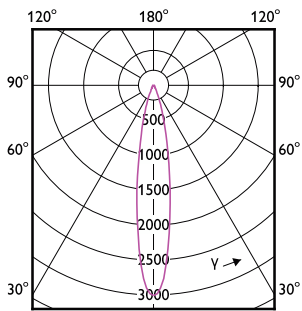

MASTER LED spot ExpertColor LV

Order Code	Full Product Name	Energy Consumption kWh/1000 h
929003079202	MAS LED ExpertColor 6.7-35W MR16 930 24D	7 kWh
929003079302	MAS LED ExpertColor 6.7-35W MR16 940 24D	7 kWh
929003079402	MAS LED ExpertColor 6.7-35W MR16 927 36D	7 kWh
929003079502	MAS LED ExpertColor 6.7-35W MR16 930 36D	7 kWh
929003079602	MAS LED ExpertColor 6.7-35W MR16 940 36D	7 kWh
929003077008	MAS LED MR16 ExpertColor 6.7-50W 927 24D	-
929003077010	MAS LED MR16 ExpertColor 6.7-50W 927 24D	-
929003077108	MAS LED MR16 ExpertColor 6.7-50W 930 24D	-
929003077110	MAS LED MR16 ExpertColor 6.7-50W 930 24D	-
929003077308	MAS LED MR16 ExpertColor 6.7-50W 927 36D	-
929003077310	MAS LED MR16 ExpertColor 6.7-50W 927 36D	-
929003077408	MAS LED MR16 ExpertColor 6.7-50W 930 36D	-
929003077410	MAS LED MR16 ExpertColor 6.7-50W 930 36D	-
929003077508	MAS LED MR16 ExpertColor 6.7-50W 940 36D	-
929003077918	MAS MR16 ExpertColor6.7-50W 927 24D EZ10	-
929003078018	MAS MR16 ExpertColor6.7-50W 930 24D EZ10	-
929003078318	MAS MR16 ExpertColor6.7-50W 930 36D EZ10	-
929003076710	MAS LED MR16 ExpertColor 6.7-50W 927 10D	-
929003076808	MAS LED MR16 ExpertColor 6.7-50W 930 10D	-