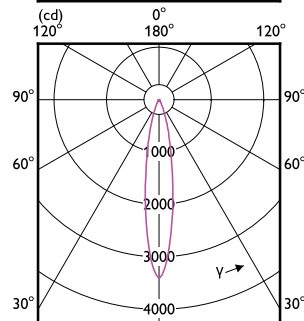

MASTER LED spot ExpertColor LV