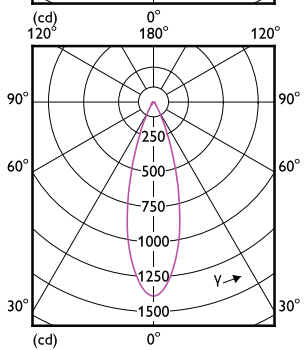

MASTER LED spot ExpertColor LV