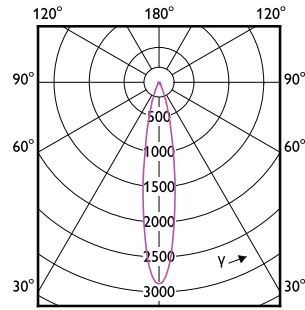

MASTER LED spot ExpertColor LV

Order Code	Full Product Name	Energy Consumption kWh/1000 h
929003079202	MAS LED ExpertColor 6.7-35W MR16 930 24D	7 kWh
929003079302	MAS LED ExpertColor 6.7-35W MR16 940 24D	7 kWh
929003079402	MAS LED ExpertColor 6.7-35W MR16 927 36D	7 kWh
929003079502	MAS LED ExpertColor 6.7-35W MR16 930 36D	7 kWh
929003079602	MAS LED ExpertColor 6.7-35W MR16 940 36D	7 kWh
929003077008	MAS LED MR16 ExpertColor 6.7-50W 927 24D	-
929003077010	MAS LED MR16 ExpertColor 6.7-50W 927 24D	-
929003077108	MAS LED MR16 ExpertColor 6.7-50W 930 24D	-
929003077110	MAS LED MR16 ExpertColor 6.7-50W 930 24D	-
929003077308	MAS LED MR16 ExpertColor 6.7-50W 927 36D	-
929003077310	MAS LED MR16 ExpertColor 6.7-50W 927 36D	-
929003077408	MAS LED MR16 ExpertColor 6.7-50W 930 36D	-
929003077410	MAS LED MR16 ExpertColor 6.7-50W 930 36D	-
929003077508	MAS LED MR16 ExpertColor 6.7-50W 940 36D	-
929003077918	MAS MR16 ExpertColor6.7-50W 927 24D EZ10	-
929003078018	MAS MR16 ExpertColor6.7-50W 930 24D EZ10	-
929003078318	MAS MR16 ExpertColor6.7-50W 930 36D EZ10	-
929003076710	MAS LED MR16 ExpertColor 6.7-50W 927 10D	-
929003076808	MAS LED MR16 ExpertColor 6.7-50W 930 10D	-