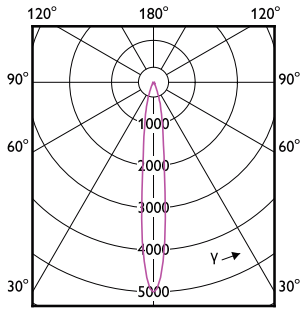

MASTER LED spot ExpertColor LV