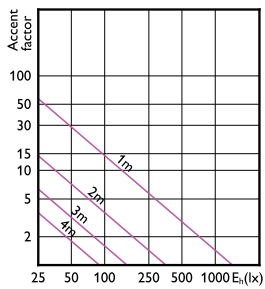

Accent Diagram - MAS LED
ExpertColor 7.5-43W MR16 927 24D

Accent Diagram - MAS LED MR16 ExpertColor
6.7-50W 927 60D

Accent Diagram - MAS LED
ExpertColor 6.7-35W MR16 940 36D

Accent Diagram - 6.3MR16/LED/
F35/930/D/EC/12V T20 10/1FB