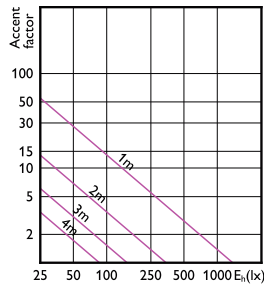

Accent Diagram -
7.8MR16/PER/930/F35/Dim/EC/12V 10/1FB