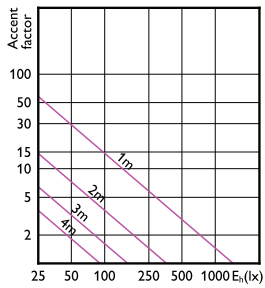

Accent Diagram - MAS LED ExpertColor
6.7-35W MR16 930 36D