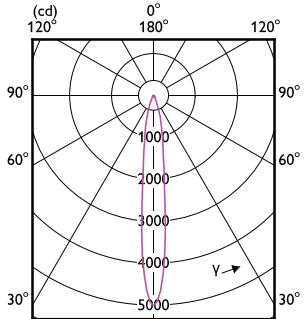

MASTER LED spot ExpertColor LV