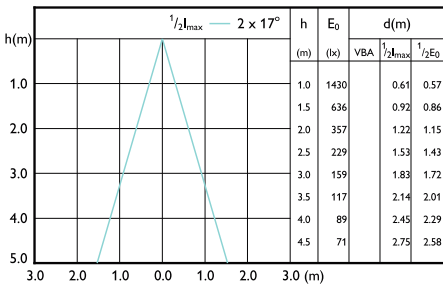

Beam diagram - MAS LED ExpertColor 7.5-43W MR16 940 36D