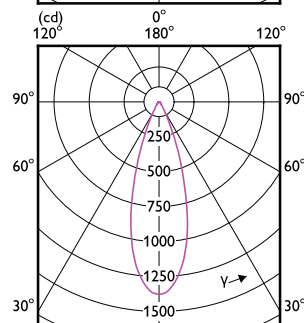

MASTER LED spot ExpertColor LV