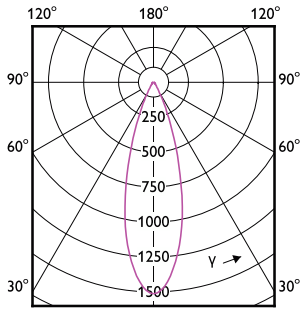

MASTER LED spot ExpertColor LV

(cd) 0°