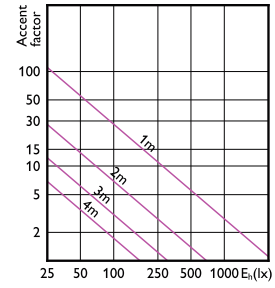

MASTER LED spot ExpertColor LV

(cd) 0°

(cd) 0°

MASTER LED spot ExpertColor LV

MASTER LED spot ExpertColor LV

Accent Diagrams

Accent Diagram - MAS LED MR16 ExpertColor
6.7-50W 927 36D

Accent Diagram - MAS LED ExpertColor
7.5-43W MR16 930 36D