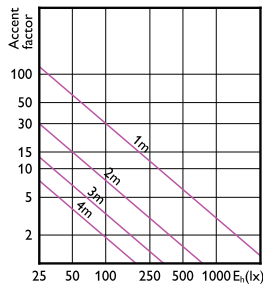

Accent Diagram - MAS LED MR16 ExpertColor
6.7-50W 930 60D

Accent Diagram - MAS MR16
ExpertColor 6.7-50W 927 24D EZ10

Accent Diagram - MAS LED ExpertColor
6.7-35W MR16 927 36D

Accent Diagram -
7.8MR16/PER/930/S10/Dim/EC/12V 10/1FB