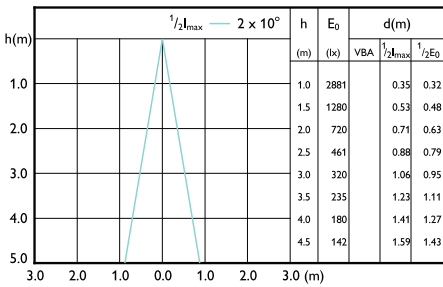

Beam diagram - MAS LED ExpertColor 6.7-35W MR16 930 24D