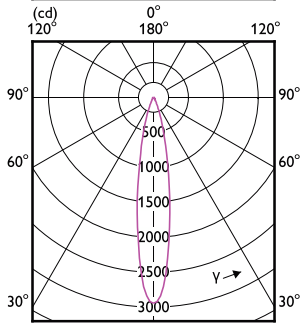

MASTER LED spot ExpertColor LV

Order Code	Full Product Name	Energy Consumption kWh/1000 h
929003076710	MAS LED MR16 ExpertColor 6.7-50W 927 10D -	-
929003076808	MAS LED MR16 ExpertColor 6.7-50W 930 10D -	-