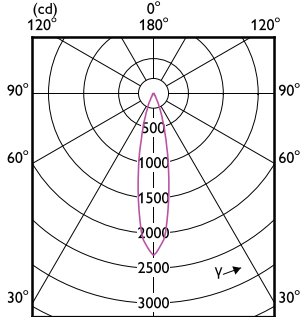

MASTER LED spot ExpertColor LV

(cd) 0°