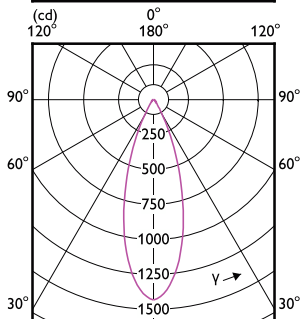

MASTER LED spot ExpertColor LV

(cd) 0°

(cd) 0°

MASTER LED spot ExpertColor LV

MASTER LED spot ExpertColor LV

Accent Diagrams

Accent Diagram - MAS LED MR16 ExpertColor
6.7-50W 927 36D

Accent Diagram - MAS LED ExpertColor
7.5-43W MR16 930 36D