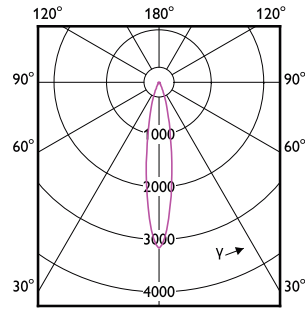

MASTER LED spot ExpertColor LV

Order Code	Full Product Name	Energy Consumption kWh/1000 h
929003076710	MAS LED MR16 ExpertColor 6.7-50W 927 10D -	-
929003076808	MAS LED MR16 ExpertColor 6.7-50W 930 10D -	-