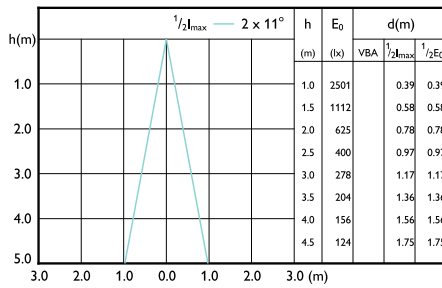

Beam Diagrams

Beam diagram - MAS LED ExpertColor 6.7-35W MR16 940 10D

Beam diagram - MAS MR16 ExpertColor 6.7-50W 930 24D EZ10

Beam diagram - MAS LED ExpertColor 6.7-35W MR16 940 36D

Beam diagram - MAS LED MR16 ExpertColor 6.7-50W 927 60D