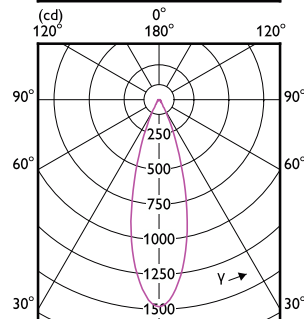

MASTER LED spot ExpertColor LV

(cd) 0°

(cd) 0°

MASTER LED spot ExpertColor LV

MASTER LED spot ExpertColor LV

Accent Diagrams

Accent Diagram - MAS LED MR16 ExpertColor
6.7-50W 927 36D

Accent Diagram - MAS LED ExpertColor
7.5-43W MR16 930 36D