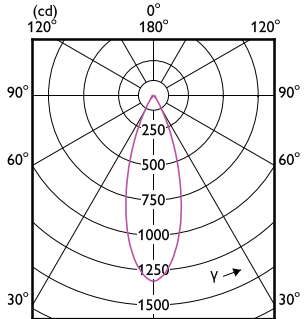

MASTER LED spot ExpertColor LV

(cd) 0°

(cd) 0°

MASTER LED spot ExpertColor LV

MASTER LED spot ExpertColor LV

Accent Diagrams

Accent Diagram - MAS LED MR16 ExpertColor
6.7-50W 927 36D

Accent Diagram - MAS LED ExpertColor
7.5-43W MR16 930 36D