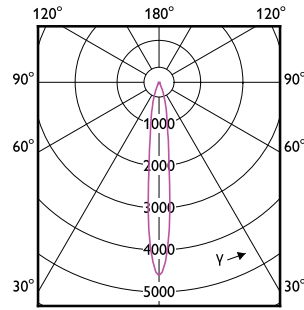

MASTER LED spot ExpertColor LV

(cd) 0°

(cd) 0°

MASTER LED spot ExpertColor LV

MASTER LED spot ExpertColor LV

Accent Diagrams

Accent Diagram - MAS LED MR16 ExpertColor
6.7-50W 927 36D

Accent Diagram - MAS LED ExpertColor
7.5-43W MR16 930 36D