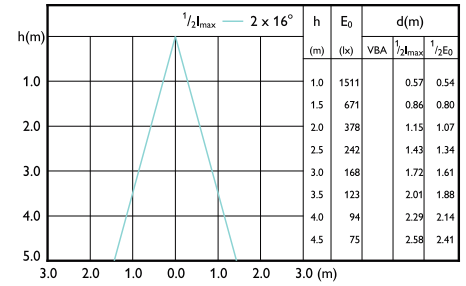

Beam diagram - MAS LED ExpertColor 6.7-35W MR16 940 36D