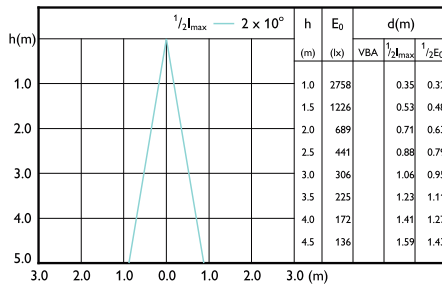

Beam diagram - MAS MR16 ExpertColor 6.7-50W 927 24D EZ10