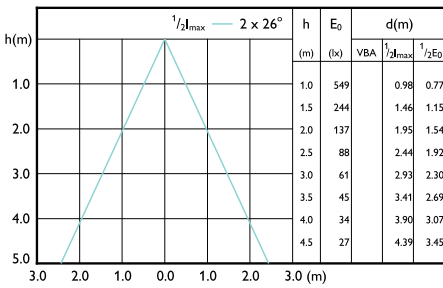

Beam Diagrams

Beam diagram - MAS LED ExpertColor 6.7-35W MR16 940 10D

Beam diagram - MAS MR16 ExpertColor 6.7-50W 930 24D EZ10

Beam diagram - MAS LED ExpertColor 6.7-35W MR16 940 36D

Beam diagram - MAS LED MR16 ExpertColor 6.7-50W 927 60D