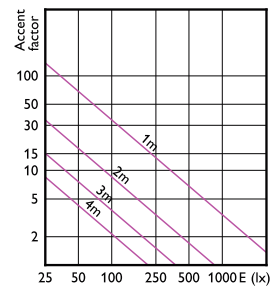

Accent Diagram - MAS LED
ExpertColor 6.7-35W MR16 940 24D

Accent Diagram - MAS LED MR16 ExpertColor
6.7-50W 930 36D

Accent Diagram - MAS LED MR16 ExpertColor
6.7-50W 927 10D

Accent Diagram - 6.3MR16/LED/
F25/927/D/EC/12V T20 10/1FB