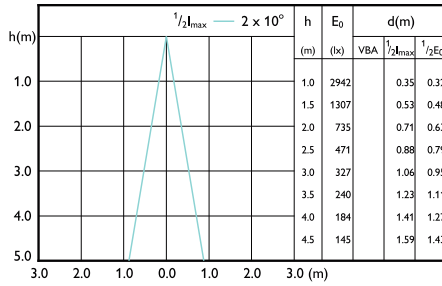

Beam diagram - MAS MR16 ExpertColor 6.7-50W 930 24D EZ10