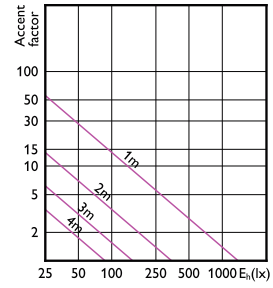

Accent Diagram - MAS LED ExpertColor
6.7-35W MR16 927 36D