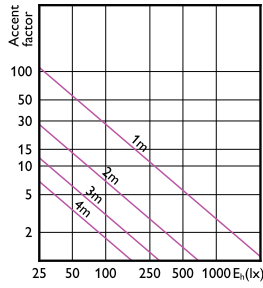

Accent Diagram - MAS MR16
ExpertColor 6.7-50W 927 24D EZ10