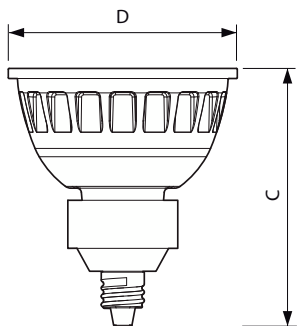

Versions

MAS LED ExpertColor 7.2-50W
MR16 GU5.3

LEDspots GMGC 1 MR16 EZ10 2

Dimensional drawing

Product	D	C
MAS LED MR16 ExpertColor 6.7-50W 927 10D	50.5 mm	46 mm
MAS LED MR16 ExpertColor 6.7-50W 927 24D	50.5 mm	46 mm
MAS LED MR16 ExpertColor 6.7-50W 927 24D	50.5 mm	46 mm
MAS LED MR16 ExpertColor 6.7-50W 927 36D	50.5 mm	46 mm
MAS LED MR16 ExpertColor 6.7-50W 927 36D	50.5 mm	46 mm
MAS LED MR16 ExpertColor 6.7-50W 930 10D	50.5 mm	46 mm
MAS LED MR16 ExpertColor 6.7-50W 930 24D	50.5 mm	46 mm
MAS LED MR16 ExpertColor 6.7-50W 930 24D	50.5 mm	46 mm
MAS LED MR16 ExpertColor 6.7-50W 930 36D	50.5 mm	46 mm
MAS LED MR16 ExpertColor 6.7-50W 930 36D	50.5 mm	46 mm
MAS LED MR16 ExpertColor 6.7-50W 940 36D	50.5 mm	46 mm