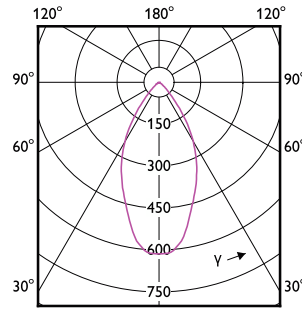

MASTER LED spot ExpertColor LV

(cd) 0°