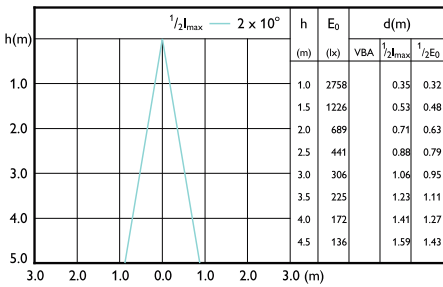

Beam diagram - MAS LED ExpertColor 6.7-35W MR16 927 10D

Beam diagram - MAS LED MR16 ExpertColor 6.7-50W 930 36D

Beam diagram - MAS LED ExpertColor 7.5-43W MR16 930 36D

Beam diagram - MAS LED MR16 ExpertColor 6.7-50W 930 60D