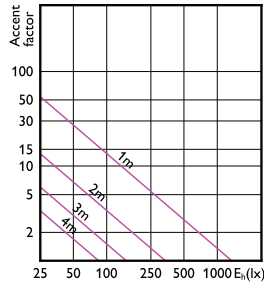

MASTER LED spot ExpertColor LV

(cd) 0°

(cd) 0°

MASTER LED spot ExpertColor LV

MASTER LED spot ExpertColor LV

Accent Diagrams

Accent Diagram - MAS LED MR16 ExpertColor
6.7-50W 927 36D

Accent Diagram - MAS LED ExpertColor
7.5-43W MR16 930 36D