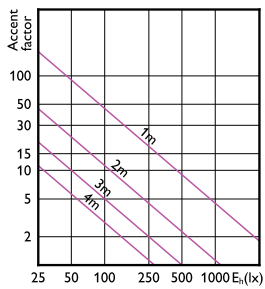

Accent Diagram - MAS LED MR16 ExpertColor
6.7-50W 927 10D