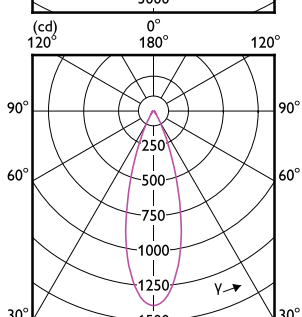

MASTER LED spot ExpertColor LV

(cd) 0°