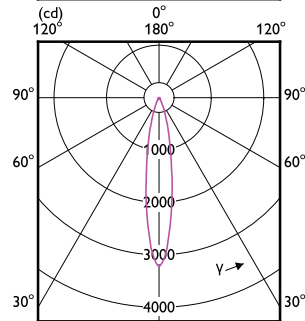

MASTER LED spot ExpertColor LV

Order Code	Full Product Name	Energy Consumption kWh/1000 h
929003076710	MAS LED MR16 ExpertColor 6.7-50W 927 10D -	-
929003076808	MAS LED MR16 ExpertColor 6.7-50W 930 10D -	-