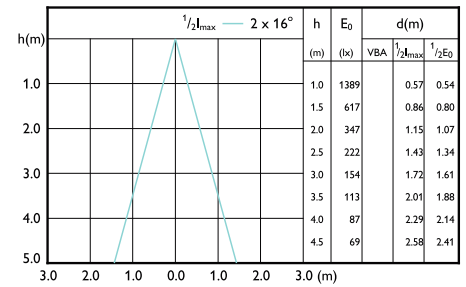

Beam diagram - 6.3MR16/LED/F25/927/D/EC/12V T20 10/1FB

Beam diagram - 7.8MR16/PER/930/F35/Dim/EC/12V 10/1FB

Beam diagram - MAS LED ExpertColor 6.7-35W MR16 930 24D

Beam diagram - MAS MR16 ExpertColor 6.7-50W 927 24D EZ10