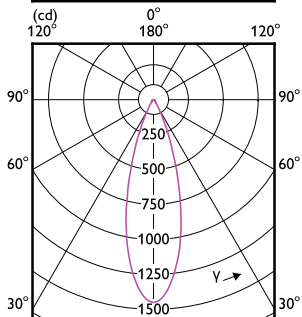

MASTER LED spot ExpertColor LV

(cd) 0°