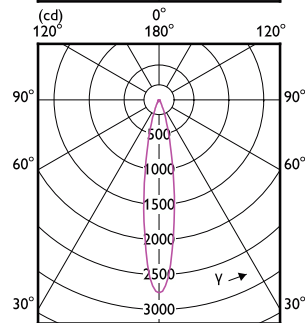

MASTER LED spot ExpertColor LV

Order Code	Full Product Name	Energy Consumption kWh/1000 h
929003076710	MAS LED MR16 ExpertColor 6.7-50W 927 10D -	-
929003076808	MAS LED MR16 ExpertColor 6.7-50W 930 10D -	-