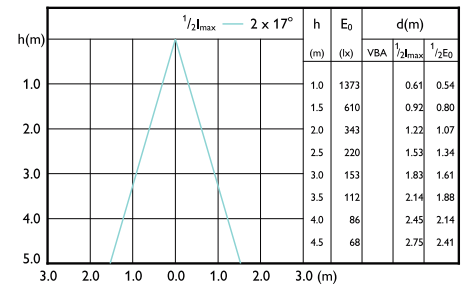

Beam diagram - 7.8MR16/PER/930/F35/Dim/EC/12V 10/1FB