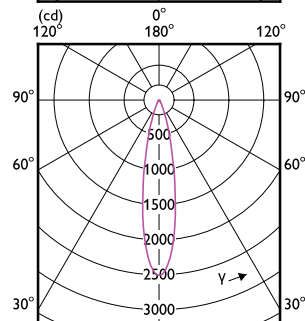

MASTER LED spot ExpertColor LV

Order Code	Full Product Name	Energy Consumption kWh/1000 h
929003076710	MAS LED MR16 ExpertColor 6.7-50W 927 10D -	-
929003076808	MAS LED MR16 ExpertColor 6.7-50W 930 10D -	-