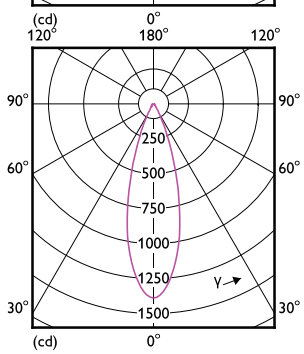

MASTER LED spot ExpertColor LV

(cd) 0°

(cd) 0°

MASTER LED spot ExpertColor LV

MASTER LED spot ExpertColor LV

Accent Diagrams

Accent Diagram - MAS LED MR16 ExpertColor
6.7-50W 927 36D

Accent Diagram - MAS LED ExpertColor
7.5-43W MR16 930 36D