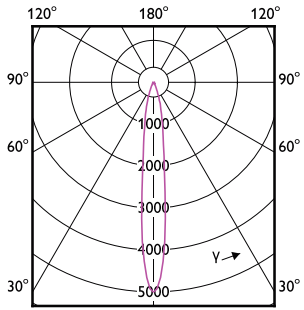

MASTER LED spot ExpertColor LV

(cd) 0°

(cd) 0°

MASTER LED spot ExpertColor LV

MASTER LED spot ExpertColor LV

Accent Diagrams

Accent Diagram - MAS LED MR16 ExpertColor
6.7-50W 927 36D

Accent Diagram - MAS LED ExpertColor
7.5-43W MR16 930 36D