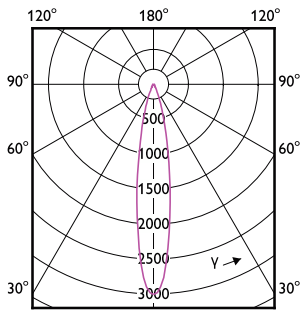

MASTER LED spot ExpertColor LV

Order Code	Full Product Name	Energy Consumption kWh/1000 h
929003076710	MAS LED MR16 ExpertColor 6.7-50W 927 10D -	-
929003076808	MAS LED MR16 ExpertColor 6.7-50W 930 10D -	-