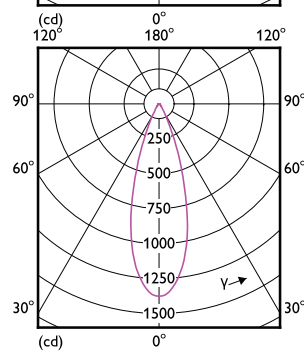

MASTER LED spot ExpertColor LV

(cd) 0°

(cd) 0°

MASTER LED spot ExpertColor LV

MASTER LED spot ExpertColor LV

Accent Diagrams

Accent Diagram - MAS LED MR16 ExpertColor
6.7-50W 927 36D

Accent Diagram - MAS LED ExpertColor
7.5-43W MR16 930 36D