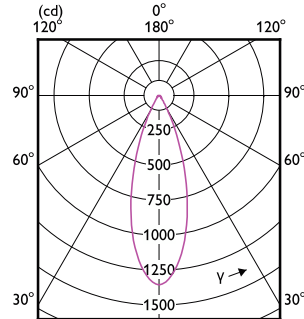

MASTER LED spot ExpertColor LV

(cd) 0°

(cd) 0°

MASTER LED spot ExpertColor LV

MASTER LED spot ExpertColor LV

Accent Diagrams

Accent Diagram - MAS LED MR16 ExpertColor
6.7-50W 927 36D

Accent Diagram - MAS LED ExpertColor
7.5-43W MR16 930 36D