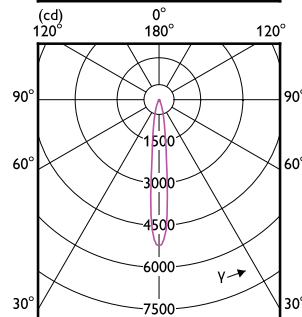

MASTER LED spot ExpertColor LV

(cd) 0°