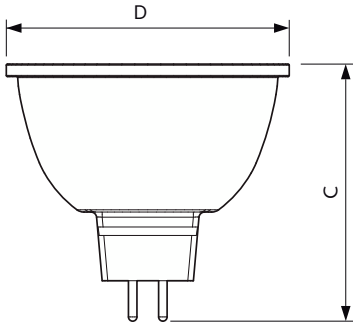

MASTER LED spot ExpertColor LV

Dimensional drawing

Product	D	C
6.3MR16/LED/F25/927/D/EC/12V T20 10/1FB	50.5 mm	46 mm
6.3MR16/LED/F35/927/D/EC/12V T20 10/1FB	50.5 mm	46 mm
6.3MR16/LED/F35/930/D/EC/12V T20 10/1FB	50.5 mm	46 mm
7.8MR16/PER/927/F25/Dim/EC/12V 10/1FB	50.5 mm	46 mm
7.8MR16/PER/930/F25/Dim/EC/12V 10/1FB	50.5 mm	46 mm
7.8MR16/PER/930/F35/Dim/EC/12V 10/1FB	50.5 mm	46 mm
7.8MR16/PER/930/S10/Dim/EC/12V 10/1FB	50.5 mm	46 mm
MAS LED ExpertColor 6.7-35W MR16 927 36D	50.5 mm	46 mm
MAS LED ExpertColor 6.7-35W MR16 930 36D	50.5 mm	46 mm
MAS LED ExpertColor 7.5-43W MR16 927 36D	50.5 mm	46 mm
MAS LED ExpertColor 7.5-43W MR16 930 24D	50.5 mm	46 mm
MAS LED ExpertColor 7.5-43W MR16 930 36D	50.5 mm	46 mm
MAS LED ExpertColor 7.5-43W MR16 940 24D	50.5 mm	46 mm
MAS LED ExpertColor 7.5-43W MR16 940 36D	50.5 mm	46 mm
MAS LED ExpertColor 6.7-35W MR16 927 10D	50.5 mm	46 mm
MAS LED ExpertColor 6.7-35W MR16 927 24D	50.5 mm	46 mm
MAS LED ExpertColor 6.7-35W MR16 930 10D	50.5 mm	46 mm
MAS LED ExpertColor 6.7-35W MR16 930 24D	50.5 mm	46 mm
MAS LED ExpertColor 6.7-35W MR16 930 60D	50.5 mm	46 mm
MAS LED ExpertColor 6.7-35W MR16 940 10D	50.5 mm	46 mm
MAS LED ExpertColor 6.7-35W MR16 940 24D	50.5 mm	46 mm
MAS LED ExpertColor 6.7-35W MR16 940 36D	50.5 mm	46 mm
MAS LED ExpertColor 6.7-35W MR16 940 60D	50.5 mm	46 mm
MAS LED ExpertColor 7.5-43W MR16 927 24D	50.5 mm	46 mm
MAS LED MR16 ExpertColor 6.7-50W 927 60D	50.5 mm	46 mm
MAS LED MR16 ExpertColor 6.7-50W 930 60D	50.5 mm	46 mm

General Information	
Switching Cycle	50,000
Light Technical	
LLMF At End Of Nominal Lifetime (Nom)	70 %
Operating and Electrical	
Input Frequency	- Hz
Line Frequency	- Hz
Starting Time (Nom)	0.5 s
Controls and Dimming	
Dimmable	Only with specific dimmers
Mechanical and Housing	
Bulb Shape	MR16
Approval and Application	
Ambient temperature range	-20 to +45 °C

General Information