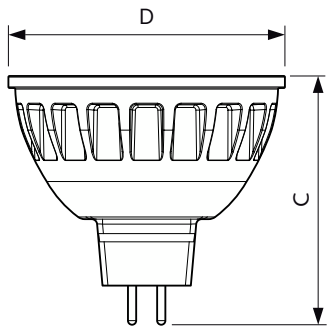

Versions

MAS LED ExpertColor 7.2-50W
MR16 GU5.3

LEDspots GMGC 1 MR16 EZ10 2

Dimensional drawing

Product	D	C
MAS LED MR16 ExpertColor 6.7-50W 927 10D	50.5 mm	46 mm
MAS LED MR16 ExpertColor 6.7-50W 927 24D	50.5 mm	46 mm
MAS LED MR16 ExpertColor 6.7-50W 927 24D	50.5 mm	46 mm
MAS LED MR16 ExpertColor 6.7-50W 927 36D	50.5 mm	46 mm
MAS LED MR16 ExpertColor 6.7-50W 927 36D	50.5 mm	46 mm
MAS LED MR16 ExpertColor 6.7-50W 930 10D	50.5 mm	46 mm
MAS LED MR16 ExpertColor 6.7-50W 930 24D	50.5 mm	46 mm
MAS LED MR16 ExpertColor 6.7-50W 930 24D	50.5 mm	46 mm
MAS LED MR16 ExpertColor 6.7-50W 930 36D	50.5 mm	46 mm
MAS LED MR16 ExpertColor 6.7-50W 930 36D	50.5 mm	46 mm
MAS LED MR16 ExpertColor 6.7-50W 940 36D	50.5 mm	46 mm