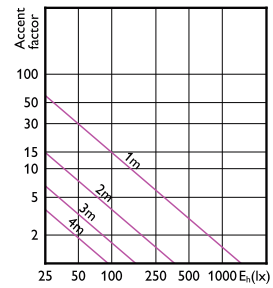

Accent Diagram - MAS LED MR16 ExpertColor
6.7-50W 930 36D