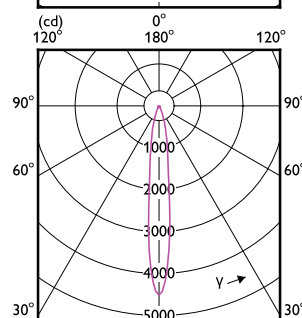

MASTER LED spot ExpertColor LV

(cd) 0°