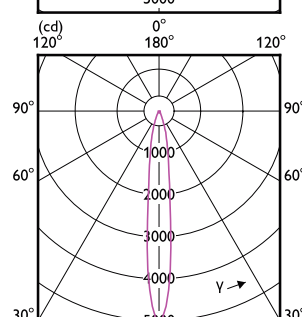

MASTER LED spot ExpertColor LV

(cd) 0°