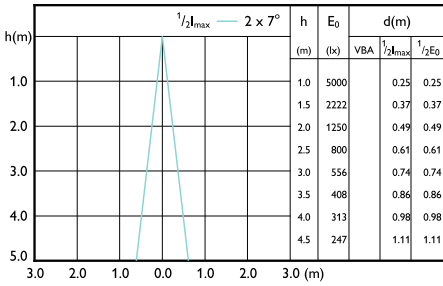

MASTER LED spot ExpertColor LV

Beam Diagrams

Beam diagram - MAS LED ExpertColor 6.7-35W MR16 940 10D