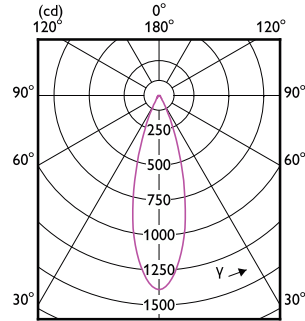

MASTER LED spot ExpertColor LV

Order Code	Full Product Name	Energy Consumption kWh/1000 h
929003076710	MAS LED MR16 ExpertColor 6.7-50W 927 10D -	-
929003076808	MAS LED MR16 ExpertColor 6.7-50W 930 10D -	-