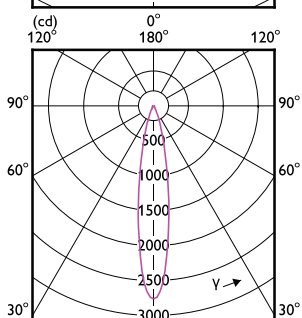

MASTER LED spot ExpertColor LV

(cd) 0°