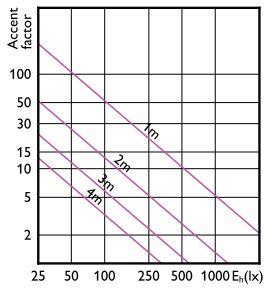

Accent Diagram -
7.8MR16/PER/930/S10/Dim/EC/12V 10/1FB