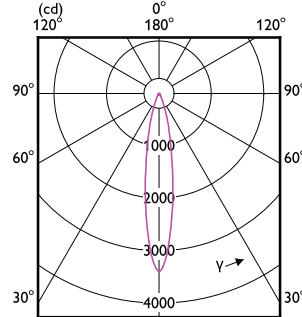

MASTER LED spot ExpertColor LV

(cd) 0°