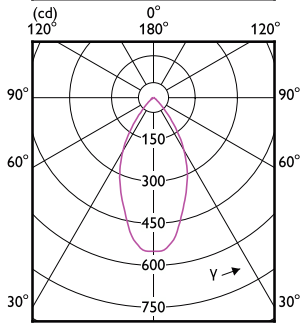

MASTER LED spot ExpertColor LV

Order Code	Full Product Name	Energy Consumption kWh/1000 h
929003076710	MAS LED MR16 ExpertColor 6.7-50W 927 10D -	-
929003076808	MAS LED MR16 ExpertColor 6.7-50W 930 10D -	-