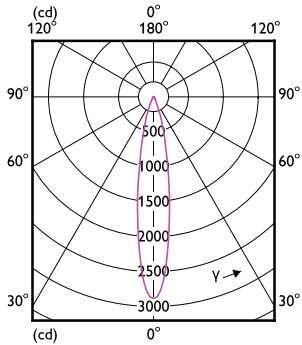

MASTER LED spot ExpertColor LV

Order Code	Full Product Name	Energy Consumption kWh/1000 h
929003076710	MAS LED MR16 ExpertColor 6.7-50W 927 10D -	-
929003076808	MAS LED MR16 ExpertColor 6.7-50W 930 10D -	-