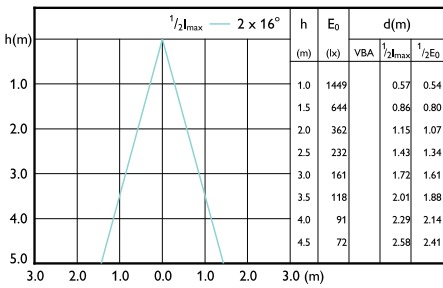

Beam diagram - MAS LED ExpertColor 6.7-35W MR16 930 36D