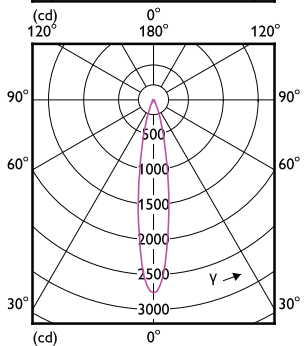

MASTER LED-Spot ExpertColor MR16

Order Code	Full Product Name	Energieverbrauch kWh/ 1.000 Std.
8719514358591	MAS LED ExpertColor 6.7-35W MR16 927 36D	7 kWh
8719514358614	MAS LED ExpertColor 6.7-35W MR16 930 36D	7 kWh
8719514358638	MAS LED ExpertColor 6.7-35W MR16 940 36D	7 kWh