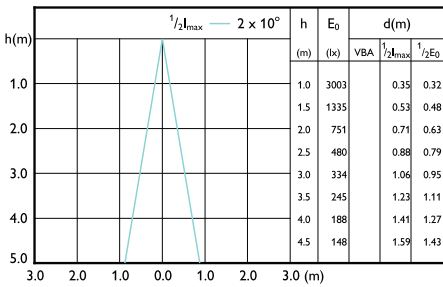

Beam diagram - MAS LED ExpertColor 6.7-35W MR16 940 24D