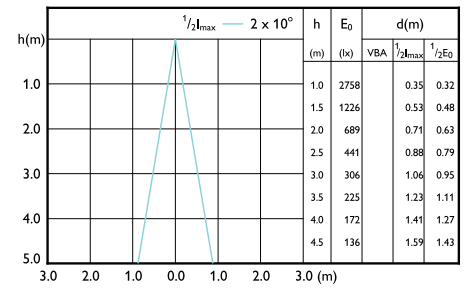

Beam diagram - MAS LED ExpertColor 6.7-35W MR16 930 24D

Beam diagram - MAS LED ExpertColor 7.5-43W MR16 927 36D

Beam diagram - MAS LED ExpertColor 6.7-35W MR16 930 36D

Beam diagram - MAS LED ExpertColor 7.5-43W MR16 930 36D