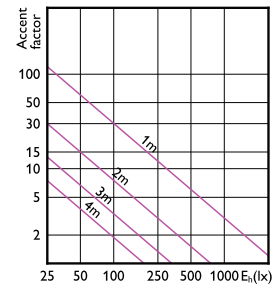

Accent Diagram - MAS LED
ExpertColor 6.7-35W MR16 940 24D