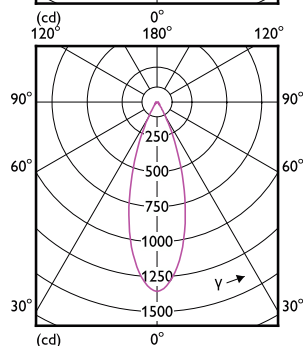

MASTER LED-Spot ExpertColor MR16

Order Code	Full Product Name	Energieverbrauch kWh/ 1.000 Std.
8719514358591	MAS LED ExpertColor 6.7-35W MR16 927 36D	7 kWh
8719514358614	MAS LED ExpertColor 6.7-35W MR16 930 36D	7 kWh
8719514358638	MAS LED ExpertColor 6.7-35W MR16 940 36D	7 kWh