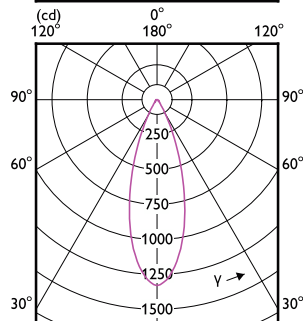

MASTER LED-Spot ExpertColor MR16

Order Code	Full Product Name	Energieverbrauch kWh/ 1.000 Std.
8719514358591	MAS LED ExpertColor 6.7-35W MR16 927 36D	7 kWh
8719514358614	MAS LED ExpertColor 6.7-35W MR16 930 36D	7 kWh
8719514358638	MAS LED ExpertColor 6.7-35W MR16 940 36D	7 kWh