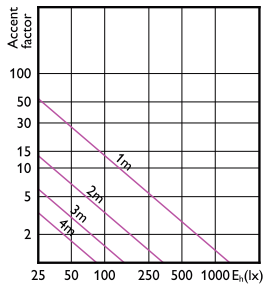

MASTER LED-Spot ExpertColor MR16

Accent Diagrams

Accent Diagram - MAS LED ExpertColor
7.5-43W MR16 930 36D