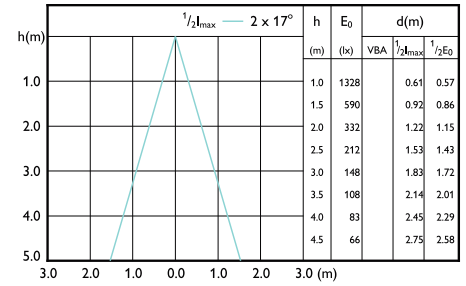

Beam diagram - MAS LED ExpertColor 7.5-43W MR16 927 36D