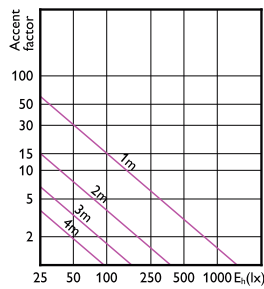

Accent Diagram - MAS LED
ExpertColor 6.7-35W MR16 930 24D

Accent Diagram - MAS LED ExpertColor
6.7-35W MR16 927 36D

Accent Diagram - MAS LED
ExpertColor 6.7-35W MR16 940 24D

Accent Diagram - MAS LED ExpertColor
7.5-43W MR16 927 36D