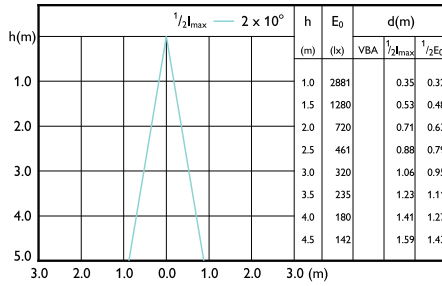

Accent Diagram - MAS LED
ExpertColor 6.7-35W MR16 940 36D

Accent Diagram - MAS LED ExpertColor
7.5-43W MR16 940 36D

MASTER LED-Spot ExpertColor MR16

Beam Diagrams

Beam diagram - MAS LED ExpertColor 6.7-35W MR16 940 36D