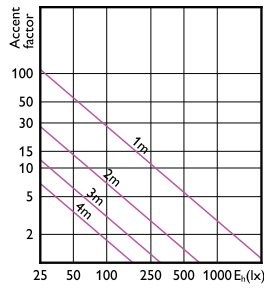

Accent Diagram - MAS LED
ExpertColor 6.7-35W MR16 927 24D