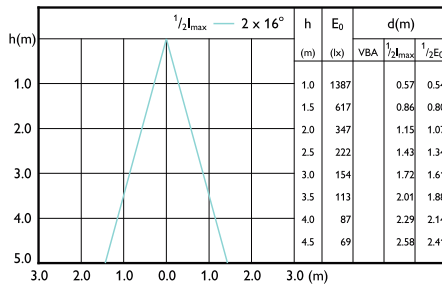

Beam diagram - MAS LED ExpertColor 6.7-35W MR16 927 36D