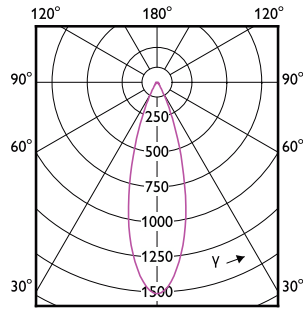

MASTER LED-Spot ExpertColor MR16

Order Code	Full Product Name	Energieverbrauch kWh/ 1.000 Std.
8719514358591	MAS LED ExpertColor 6.7-35W MR16 927 36D	7 kWh
8719514358614	MAS LED ExpertColor 6.7-35W MR16 930 36D	7 kWh
8719514358638	MAS LED ExpertColor 6.7-35W MR16 940 36D	7 kWh