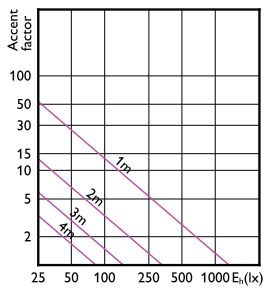

Accent Diagram - MAS LED ExpertColor
7.5-43W MR16 927 36D