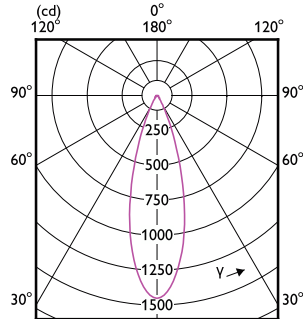

MASTER LED-Spot ExpertColor MR16

Order Code	Full Product Name	Energieverbrauch kWh/ 1.000 Std.
8719514358591	MAS LED ExpertColor 6.7-35W MR16 927 36D	7 kWh
8719514358614	MAS LED ExpertColor 6.7-35W MR16 930 36D	7 kWh
8719514358638	MAS LED ExpertColor 6.7-35W MR16 940 36D	7 kWh