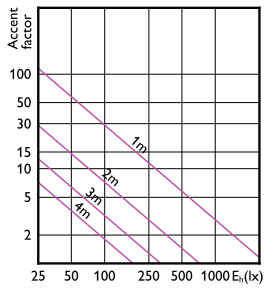

MASTER LED-Spot ExpertColor MR16

Accent Diagrams

Accent Diagram - MAS LED ExpertColor
7.5-43W MR16 930 36D

Accent Diagram - MAS LED
ExpertColor 6.7-35W MR16 927 24D

Accent Diagram - MAS LED ExpertColor
6.7-35W MR16 930 36D