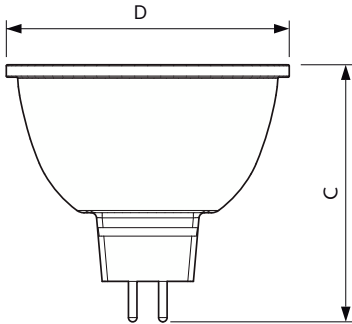

Abmessungsskizzen

Product	D	C
MAS LED ExpertColor 6.7-35W MR16 927 36D	50.5 mm	46 mm
MAS LED ExpertColor 6.7-35W MR16 930 36D	50.5 mm	46 mm
MAS LED ExpertColor 7.5-43W MR16 927 36D	50.5 mm	46 mm
MAS LED ExpertColor 7.5-43W MR16 930 36D	50.5 mm	46 mm
MAS LED ExpertColor 7.5-43W MR16 940 36D	50.5 mm	46 mm
MAS LED ExpertColor 6.7-35W MR16 927 24D	50.5 mm	46 mm
MAS LED ExpertColor 6.7-35W MR16 930 24D	50.5 mm	46 mm
MAS LED ExpertColor 6.7-35W MR16 940 24D	50.5 mm	46 mm
MAS LED ExpertColor 6.7-35W MR16 940 36D	50.5 mm	46 mm