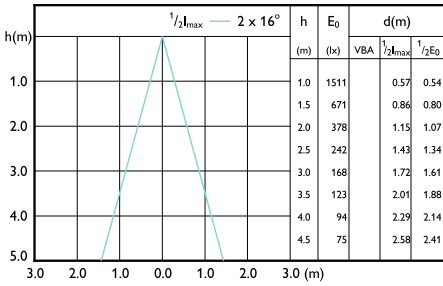

MASTER LED-Spot ExpertColor MR16

Beam Diagrams

Beam diagram - MAS LED ExpertColor 6.7-35W MR16 940 36D