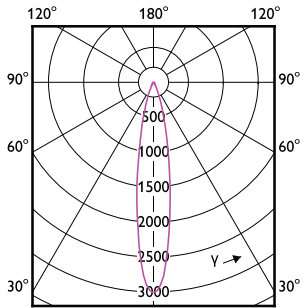

MASTER LED-Spot ExpertColor MR16

Order Code	Full Product Name	Energieverbrauch kWh/ 1.000 Std.
8719514358591	MAS LED ExpertColor 6.7-35W MR16 927 36D	7 kWh
8719514358614	MAS LED ExpertColor 6.7-35W MR16 930 36D	7 kWh
8719514358638	MAS LED ExpertColor 6.7-35W MR16 940 36D	7 kWh