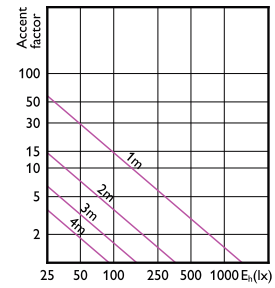

MASTER LED-Spot ExpertColor MR16

Accent Diagrams

Accent Diagram - MAS LED ExpertColor
7.5-43W MR16 930 36D

Accent Diagram - MAS LED
ExpertColor 6.7-35W MR16 927 24D

Accent Diagram - MAS LED ExpertColor
6.7-35W MR16 930 36D