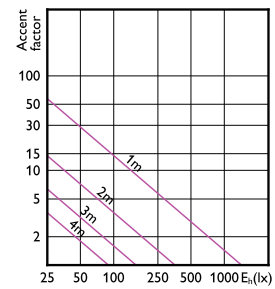

Accent Diagram - MAS LED ExpertColor
7.5-43W MR16 940 36D