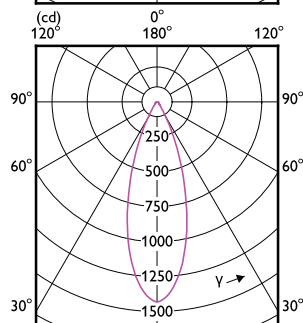

MASTER LED-Spot ExpertColor MR16

Order Code	Full Product Name	Energieverbrauch kWh/ 1.000 Std.
8719514358591	MAS LED ExpertColor 6.7-35W MR16 927 36D	7 kWh
8719514358614	MAS LED ExpertColor 6.7-35W MR16 930 36D	7 kWh
8719514358638	MAS LED ExpertColor 6.7-35W MR16 940 36D	7 kWh