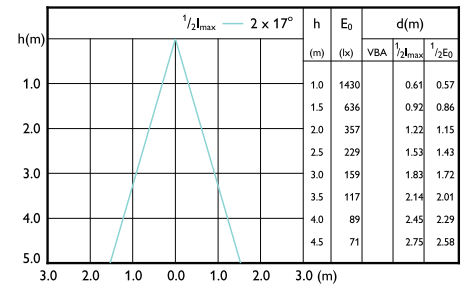

Beam diagram - MAS LED ExpertColor 7.5-43W MR16 940 36D