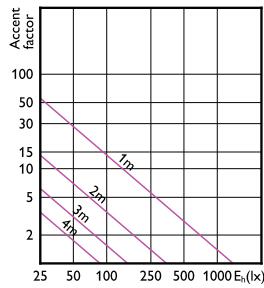

Accent Diagram - MAS LED ExpertColor
6.7-35W MR16 927 36D