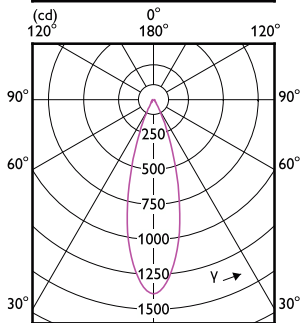

MASTER LED-Spot ExpertColor MR16

Order Code	Full Product Name	Energieverbrauch kWh/ 1.000 Std.
8719514358591	MAS LED ExpertColor 6.7-35W MR16 927 36D	7 kWh
8719514358614	MAS LED ExpertColor 6.7-35W MR16 930 36D	7 kWh
8719514358638	MAS LED ExpertColor 6.7-35W MR16 940 36D	7 kWh