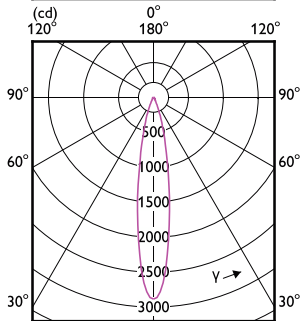

MASTER LED-Spot ExpertColor MR16

Order Code	Full Product Name	Energieverbrauch kWh/ 1.000 Std.
8719514358591	MAS LED ExpertColor 6.7-35W MR16 927 36D	7 kWh
8719514358614	MAS LED ExpertColor 6.7-35W MR16 930 36D	7 kWh
8719514358638	MAS LED ExpertColor 6.7-35W MR16 940 36D	7 kWh