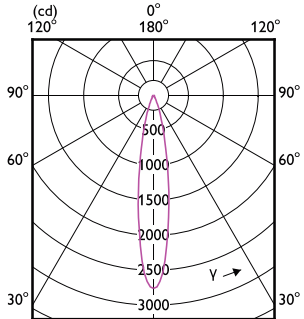

MASTER LED-Spot ExpertColor MR16