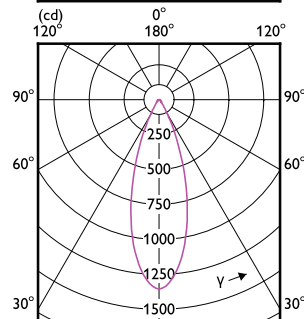

MASTER LED-Spot ExpertColor MR16