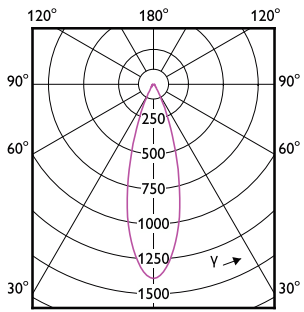

MASTER LED-Spot ExpertColor MR16