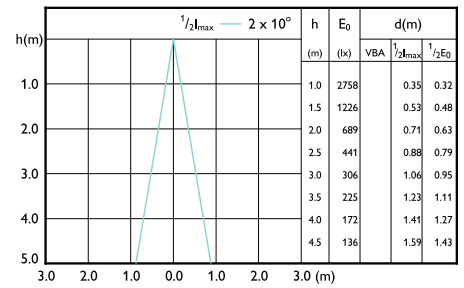

Beam diagram - MAS LED ExpertColor 6.7-35W MR16 927 24D