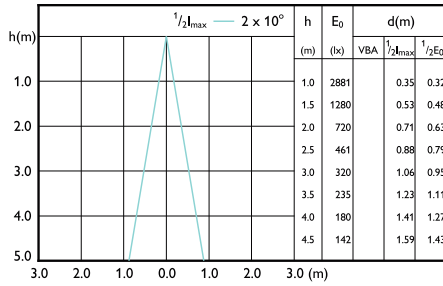

Beam diagram - MAS LED ExpertColor 6.7-35W MR16 930 24D