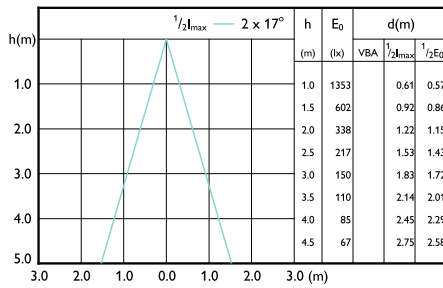

## Beam Diagrams

Beam diagram - MAS LED ExpertColor 6.7-35W MR16 940 36D

Beam diagram - MAS LED ExpertColor 6.7-35W MR16 930 24D

Beam diagram - MAS LED ExpertColor 7.5-43W MR16 927 36D

Beam diagram - MAS LED ExpertColor 6.7-35W MR16 930 36D