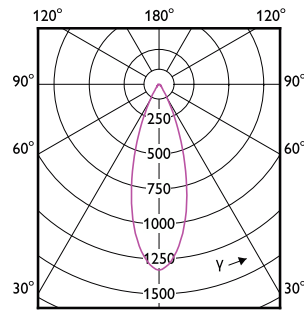

MASTER LED-Spot ExpertColor MR16