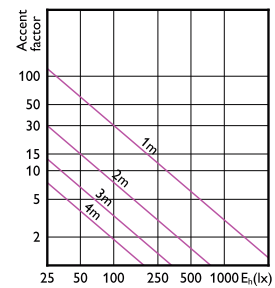

Accent Diagram - MAS LED
ExpertColor 6.7-35W MR16 940 24D