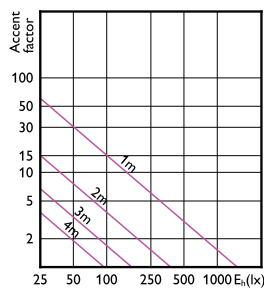

Accent Diagram - MAS LED
ExpertColor 6.7-35W MR16 940 36D