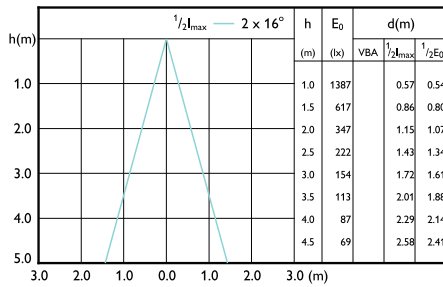

Beam diagram - MAS LED ExpertColor 6.7-35W MR16 927 36D