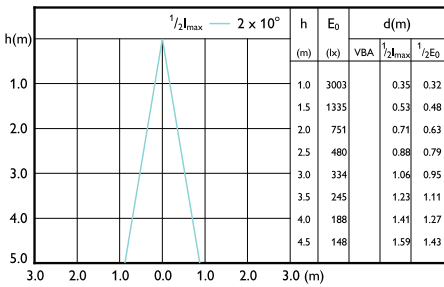

Beam diagram - MAS LED ExpertColor 6.7-35W MR16 940 24D