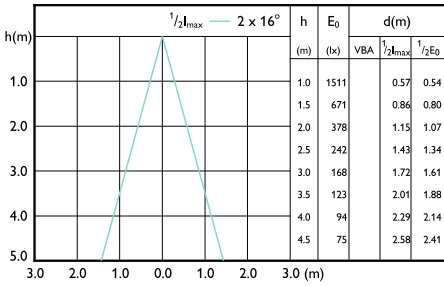

MASTER LED-Spot ExpertColor MR16

Beam Diagrams

Beam diagram - MAS LED ExpertColor 6.7-35W MR16 940 36D