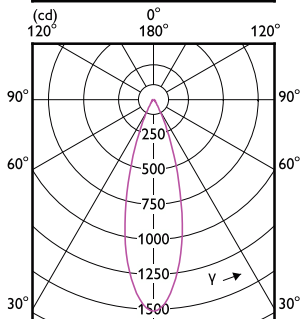

MASTER LED-Spot ExpertColor MR16