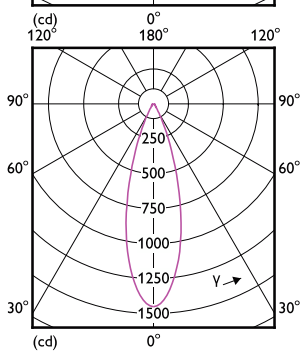

MASTER LED-Spot ExpertColor MR16