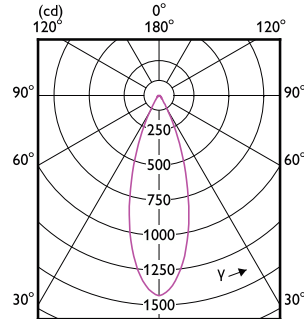

MASTER LED-Spot ExpertColor MR16