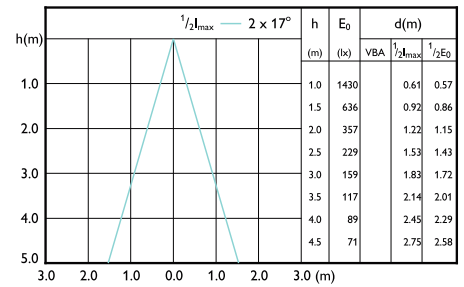

Beam diagram - MAS LED ExpertColor 7.5-43W MR16 930 36D

Beam diagram - MAS LED ExpertColor 6.7-35W MR16 927 24D

Beam diagram - MAS LED ExpertColor 6.7-35W MR16 940 24D

Beam diagram - MAS LED ExpertColor 6.7-35W MR16 927 36D