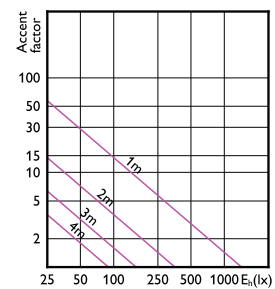

Accent Diagram - MAS LED ExpertColor  
6.7-35W MR16 927 36D

Accent Diagram - MAS LED  
ExpertColor 6.7-35W MR16 940 24D

Accent Diagram - MAS LED ExpertColor  
7.5-43W MR16 927 36D

Accent Diagram - MAS LED  
ExpertColor 6.7-35W MR16 940 36D