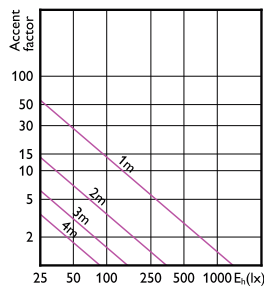

## Accent Diagrams

Accent Diagram - MAS LED ExpertColor  
7.5-43W MR16 930 36D

Accent Diagram - MAS LED  
ExpertColor 6.7-35W MR16 927 24D

Accent Diagram - MAS LED ExpertColor  
6.7-35W MR16 930 36D

Accent Diagram - MAS LED  
ExpertColor 6.7-35W MR16 930 24D