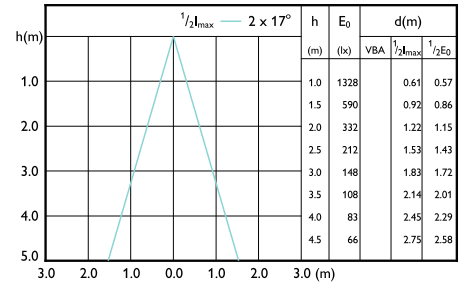

Beam diagram - MAS LED ExpertColor 7.5-43W MR16 927 36D