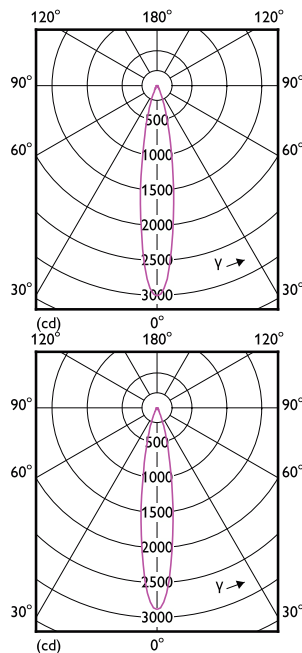

Temperatur

Order Code	Full Product Name	Gehäusetemperatur (Nom)
35871300	MASTER LED ExpertColor 7.5-43W MR16 927 36D	93 °C
35873700	MASTER LED ExpertColor 7.5-43W MR16 930 36D	93 °C
35875100	MASTER LED ExpertColor 7.5-43W MR16 940 36D	93 °C
35853900	MASTER LED ExpertColor 6.7-35W MR16 927 24D	92 °C
35855300	MASTER LED ExpertColor 6.7-35W MR16 930 24D	92 °C

Order Code	Full Product Name	Gehäusetemperatur (Nom)
35857700	MASTER LED ExpertColor 6.7-35W MR16 940 24D	92 °C
35859100	MASTER LED ExpertColor 6.7-35W MR16 927 36D	92 °C
35861400	MASTER LED ExpertColor 6.7-35W MR16 930 36D	92 °C
35863800	MASTER LED ExpertColor 6.7-35W MR16 940 36D	92 °C

Genehmigung und Anwendung

Order Code	Full Product Name	Energieverbrauch kWh/1.000 Std.
35871300	MASTER LED ExpertColor 7.5-43W MR16 927 36D	8 kWh
35873700	MASTER LED ExpertColor 7.5-43W MR16 930 36D	8 kWh
35875100	MASTER LED ExpertColor 7.5-43W MR16 940 36D	8 kWh
35853900	MASTER LED ExpertColor 6.7-35W MR16 927 24D	7 kWh
35855300	MASTER LED ExpertColor 6.7-35W MR16 930 24D	7 kWh
35857700	MASTER LED ExpertColor 6.7-35W MR16 940 24D	7 kWh
35859100	MASTER LED ExpertColor 6.7-35W MR16 927 36D	7 kWh
35861400	MASTER LED ExpertColor 6.7-35W MR16 930 36D	7 kWh
35863800	MASTER LED ExpertColor 6.7-35W MR16 940 36D	7 kWh