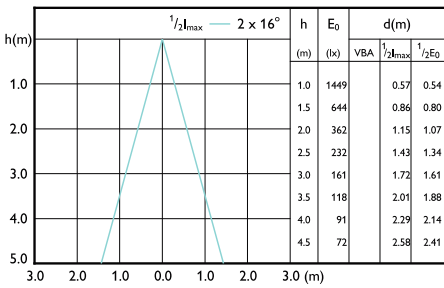

## Beam Diagrams

Beam diagram - MAS LED ExpertColor 6.7-35W MR16 940 36D

Beam diagram - MAS LED ExpertColor 6.7-35W MR16 930 24D

Beam diagram - MAS LED ExpertColor 7.5-43W MR16 927 36D

Beam diagram - MAS LED ExpertColor 6.7-35W MR16 930 36D