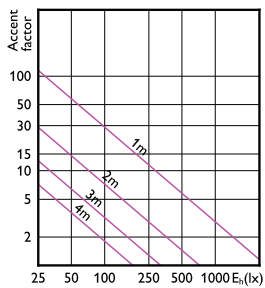

## Accent Diagrams

Accent Diagram - MAS LED ExpertColor  
7.5-43W MR16 930 36D

Accent Diagram - MAS LED  
ExpertColor 6.7-35W MR16 927 24D

Accent Diagram - MAS LED ExpertColor  
6.7-35W MR16 930 36D

Accent Diagram - MAS LED  
ExpertColor 6.7-35W MR16 930 24D