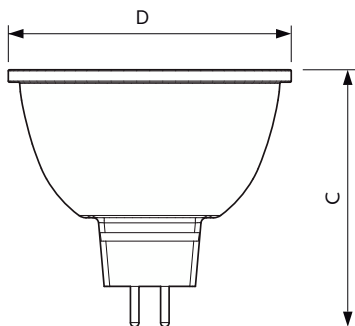

## Abmessungsskizzen

Product	D	C
MAS LED ExpertColor 6.7-35W MR16 927 36D	50,5 mm	46 mm
MAS LED ExpertColor 6.7-35W MR16 930 36D	50,5 mm	46 mm
MAS LED ExpertColor 7.5-43W MR16 927 36D	50,5 mm	46 mm
MAS LED ExpertColor 7.5-43W MR16 930 36D	50,5 mm	46 mm
MAS LED ExpertColor 7.5-43W MR16 940 36D	50,5 mm	46 mm
MAS LED ExpertColor 6.7-35W MR16 927 24D	50,5 mm	46 mm
MAS LED ExpertColor 6.7-35W MR16 930 24D	50,5 mm	46 mm
MAS LED ExpertColor 6.7-35W MR16 940 24D	50,5 mm	46 mm
MAS LED ExpertColor 6.7-35W MR16 940 36D	50,5 mm	46 mm